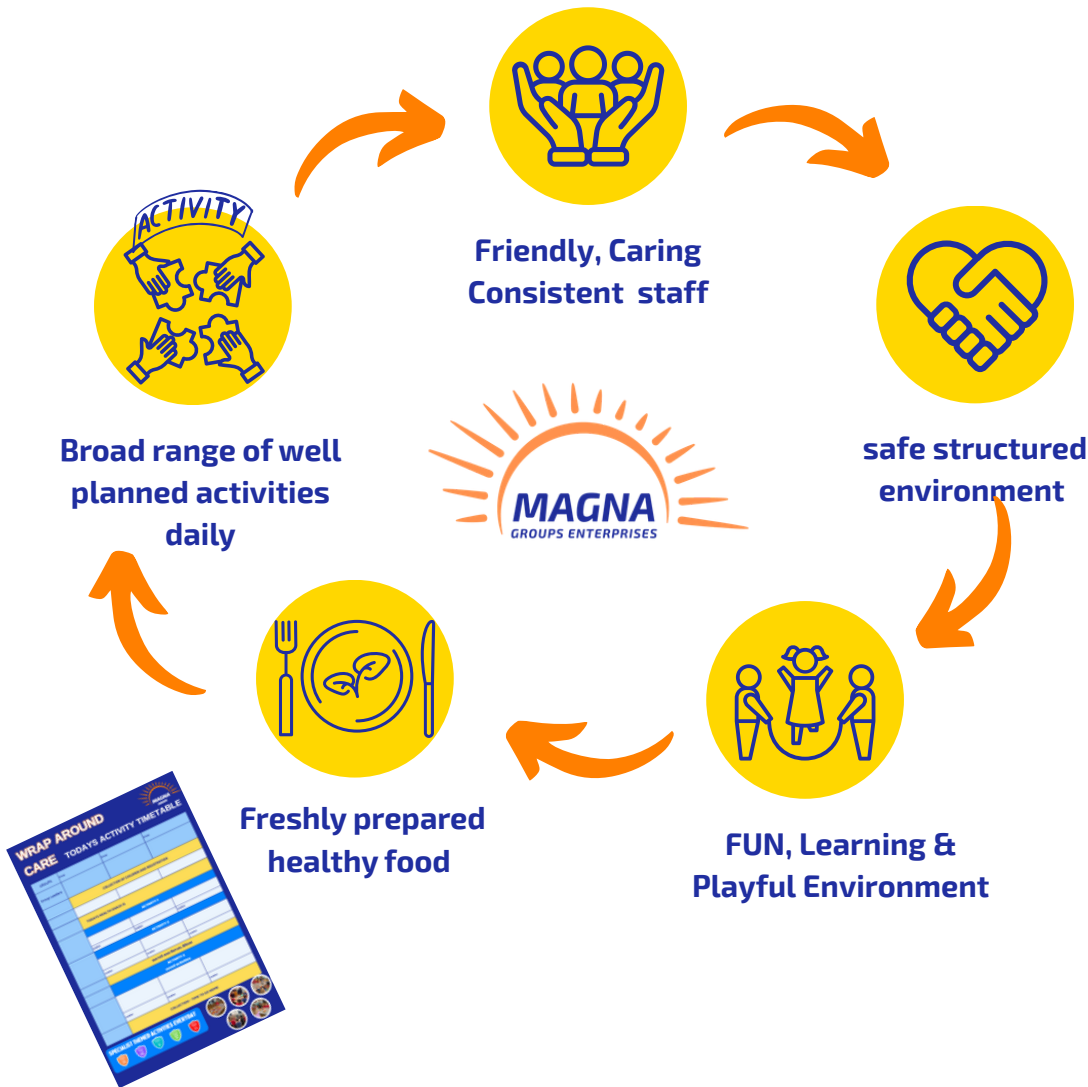

What Children Will Experience Every Day

	MONDAY	TUESDAY	WEDNESDAY	THURSDAY	FRIDAY
07:40 - 08:00	BREAKFAST DROP OFF & MORNING EARLY START ACTIVITIES				
08:00 - 08:30	HEALTHY BREAKFAST				
	KICK START ACTIVITIES				
15:30 - 16:00	MAGNA ACTIVE	MAGNA CREATIVE	MAGNA SPORTS	MAGNA Well-Being	MAGNA ACTIVE
08:30 - 09:00	MAGNA CREATIVE	MAGNA SPORTS	MAGNA CREATIVE	MAGNA SPORTS	MAGNA CREATIVE

	MONDAY	TUESDAY	WEDNESDAY	THURSDAY	FRIDAY
15:15/15:30	COLLECTION OF CHILDREN & REGISTRATION				
15:30	FRUIT SNACK				
	ACTIVITY 1				
15:30 - 16:00	TEAM GAMES PAINT CRAFTS	AUTUMN CRAFTS BENCHBALL	RUNNING GAMES CAPTURE THE FLAG	ZUMBA / YOGA HANDBALL	WORLD SKILLS TEAM RELAYS
	ACTIVITY 2				
16:00 - 16:30	AUTUMN CRAFTS TENNIS / BADMINTON	VOLLEYBALL CONE GAMES	DANCE / DRAMA THEMED CRAFTS	CONE GAMES TEAM SPORTS	VOLLEY BALL THEMED CRAFTS
16:30 - 17:00	MAIN HEALTHY SNACK				
	ACTIVITY 3 - SPECIALIST				
17:00 - 17:45	TEAM GAMES	CREATIVE CRAFTS	SPORT SPECIFIC	SCIENCE LAB	READY, STEADY, MAKE
18:00	COLLECTION - TIME TO GO HOME				

www.magnagroups.com

0333 012 4984

info@magnagroups.com