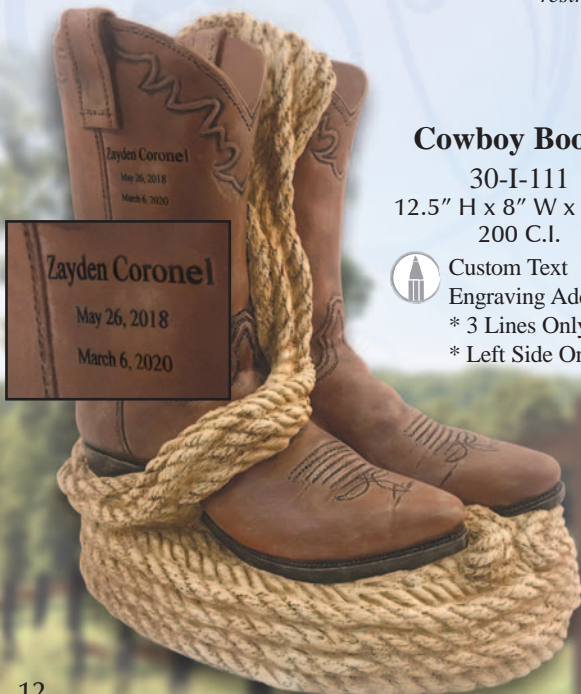

Cowboy Boots® Keepsake

30-I-211
4" H x 2.75" W x 3.5" D
7 C.I.

For an additional fee, add a brass nameplate (92-E-096) to customize with a text engraving.* 3 Lines Only