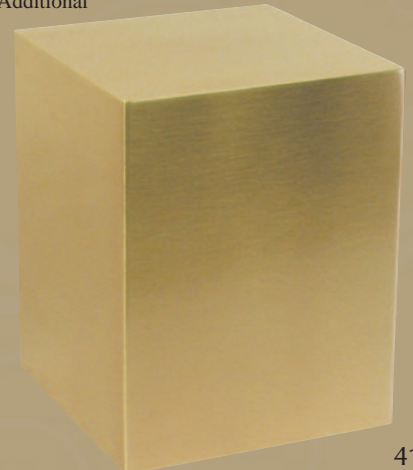

The Avalon Seamless Bronze Urn 30-D-60

Seamless solid bronze urn, 5.5 lbs.

7.1" H x 5.6" W x 5.6" D; 212 C.I.

Stock or Custom Engraving Additional
*Front, Back or Side.

Photo Painting Additional

Motorcycle Tank Urns