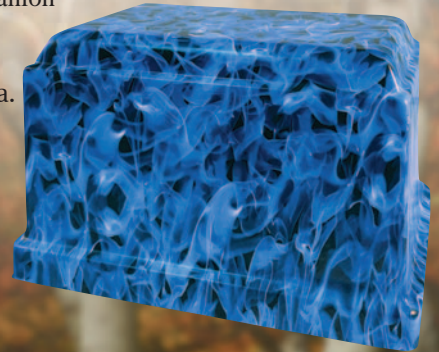

Classic Marble with Life Theme Wrap Urns

These cultured marble urns are available in three patterns that wrap around the urn to create a distinct look. The Cultured Marble with Life Theme Wrap Urn is purchasable as a Full Size or Companion Urn. Available patterns: Fall Camouflage, Old Glory or Blue Flames.

Full Size Urn Dimensions: 11.3" W x 7.9" D x 7.2" H, 230 C.I.

Companion Urn Dimensions: 15" W x 8" D x 7" H, two compartments hold 188 C.I. ea.

Blue Flames