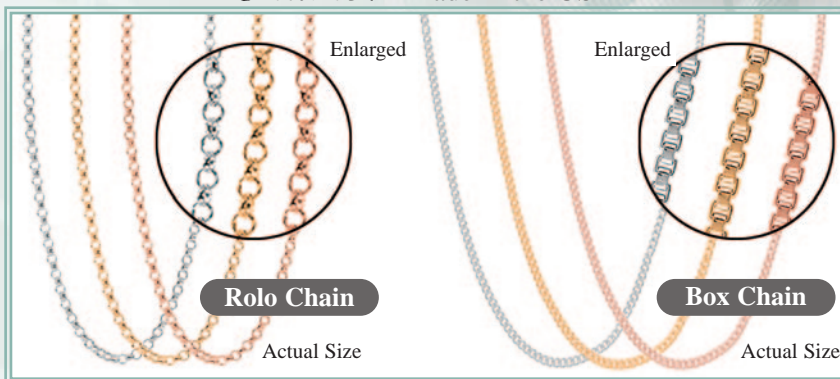

Life Print Essentials

Life Print Essentials, a thoughtfully designed line of fingerprint jewelry pendants that honor the memory of your loved one. Crafted with care, these pendants are smaller and thinner than our standard Life Print collection. These pendants are perfect for someone who prefers a daintier or more delicate pendant. Available in Stainless Steel, Sterling Silver, or 14k Yellow, White, or Rose Gold. Gift box and Satin cord included.

Note: Life Print Essentials do not hold cremains.

Custom Text Engraving Included

ENGRAVING KEY

*Back Only **Bottom Only

Engraving Key: # of characters/lines/orientation

Sample: 8/1/V = 8 char./1 line/vertical

Horizontal unless otherwise specified

OVAL
32-428[†] 10/3
.85" x .6"

Shown in
Stainless Steel

HEART

32-427[†] 10/3
.7" x .62"

Shown in
14k Yellow Gold

Chains: Made in the USA

ROLO CHAIN

Width: 1.5mm

32-501 Sterling Silver

Available Lengths (Inches):

16 18 20 24

32-501 Yellow Gold Filled

Available Lengths (Inches):

16 18 20

32-501 Rose Gold Filled

Available Lengths (Inches):

18 20

BOX CHAIN

Width: 1.2mm

32-500 Sterling Silver

Available Lengths (Inches):

16 18 20 24

32-500 Yellow Gold Filled

Available Lengths (Inches):

16 18 20 24

32-500 Rose Gold Filled

Available Lengths (Inches):

16 18 20

14K ROLO CHAIN

Width: 0.9mm

32-511 White Gold

Available Lengths (Inches):

16 18 20

32-511 Yellow Gold

Available Lengths (Inches):

16 18 20

32-511 Rose Gold

Available Lengths (Inches):

16 18 20

14K BOX CHAIN

Width: 0.5mm

32-510 White Gold

Available Lengths (Inches):

16 18 20

32-510 Yellow Gold

Available Lengths (Inches):

16 18 20

32-510 Rose Gold

Available Lengths (Inches):

16 18 20

Chain Sizing Chart