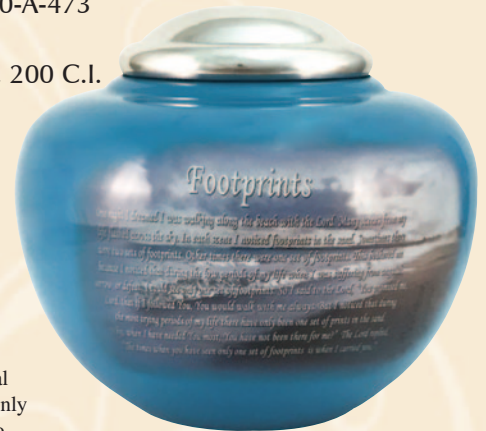

Footprints 30-A-473

Aluminum urn.

8.375" W x 7.5" H, 200 C.I.

Keepsake:
30-A-003
(473)

Custom Text
Engraving Additional
2 Lines Only - Back Only
*Case not available