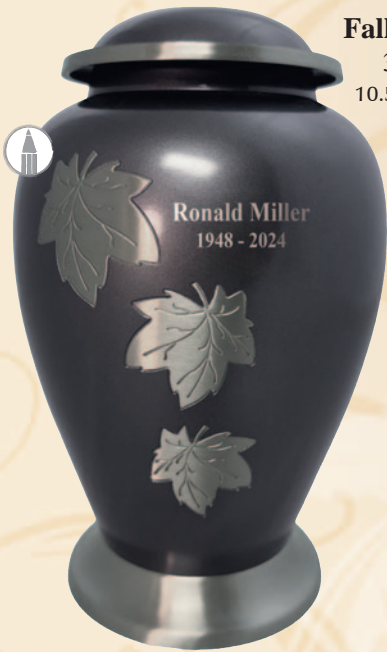

The Brass Collection

Full Size: Stock or Custom Text Engraving Additional

Keepsake: Custom Text Engraving Additional - 2 Lines Only

Falling Leaves
30-A-405
10.5" H x 6" DIA
200 C.I.

Ronald Miller
1948 - 2024