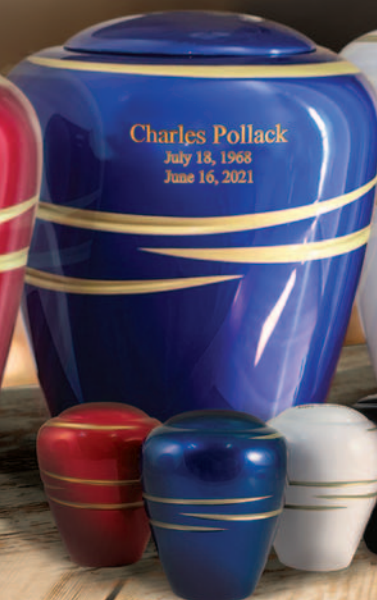

Each Full Size Urn and Keepsake includes a Satin Presentation Bag.

Horizon Series

Horizon Urn 30-I-114

9.25" H x 7.3" Dia.; 220 C.I.

Available in Black, Red, Blue, or White

Custom Text Engraving Additional Top - 3 Lines; Front - 3 Lines