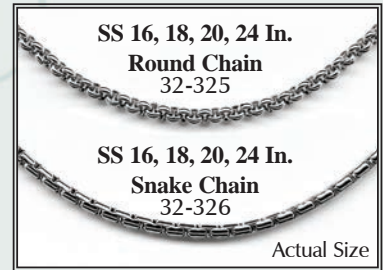

ENGRAVING KEY

*Back Only **Bottom Only

Engraving Key: # of characters/lines/orientation

Sample: 8/1/V = 8 char./1 line/vertical

Horizontal unless otherwise specified

(Engraving Additional)

Stainless Steel Chains

SS Eternal Rings

32-303 - *5/1
.76" x .88"