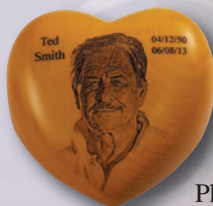

Wood Hearts

30-H-500 Light or Dark

These solid wood heart keepsakes are hand-made with care and come in your choice of dark or light wood. Add personalization to this keepsake with an engraving for an additional charge. Wood heart keepsakes hold a small amount of cremains. Includes a black keepsake bag. 2.75"H x 1.25"D x 3.25"W Patent #D731,738

Custom Text Engraving Additional
*Front Only

Photo Engraving Additional
*Front Only

Shown with Photo Engraving

30-H-500
Light or Dark