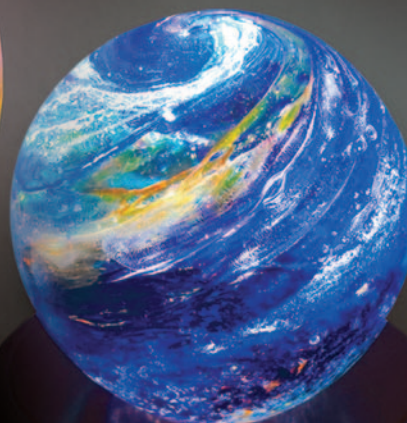

Spheres

This beautiful sphere can be displayed anywhere, or can be used as a paperweight as a daily memorial. Available in two sizes and four colors. Optional lighted base available on page 4. The spheres shown are in Dimensions (left) and Earth and Sky (right).

Large 96-001 (left)

4" Dia.

Small 96-002 (right)

3" Dia.

Shown with optional light base