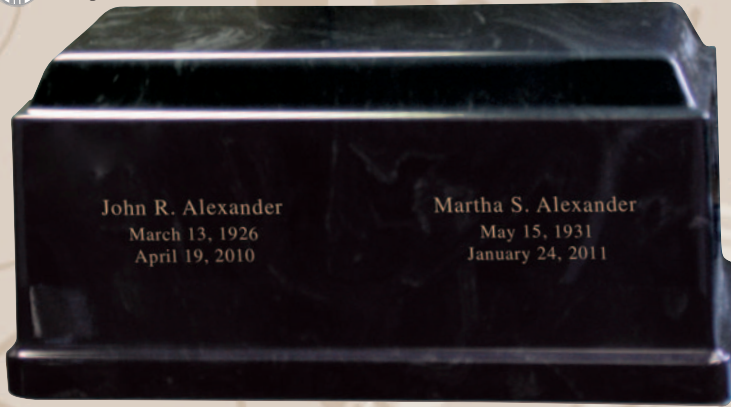

The Crescent Marble Collection

The Crescent Classic Marble Companion Urn

30-B-360

Hand-crafted cultured marble urn has 2 compartments, each holding up to 188 C.I. It is also available engraved with stock images. Available in Black, White, Navy, Green, Blue, Gray or Purple (see color samples below).

Outer Dimensions: 15" W x 8" D x 7" H

Photo Engraving Additional
*Top, Front, or Back

Photo Painting Additional
*Top Only

Stock or Custom Text Engraving Additional
*Top, Front, or Back

Top: Photo Painted
Front: Custom Engraving

The Crescent Classic Marble Keepsake

30-B-250

Hand-crafted cultured marble keepsake, holding up to 1 C.I. They are available in nine elegant colors. (see color samples below).

Outer Dimensions: 3.5" W x 2.5" D x 2.5" H