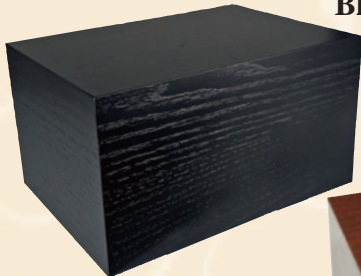

Wood Veneer on MDF. Available in Cherry or Black
9.125" W x 6.625" D x 5.25" H, 200 C.I.

Stock or Custom Engraving Additional
*Top, Front, or Back

Photo Painting Additional
*Top or Front

Black

Cherry

Shown with Going
Home Stock Engraving