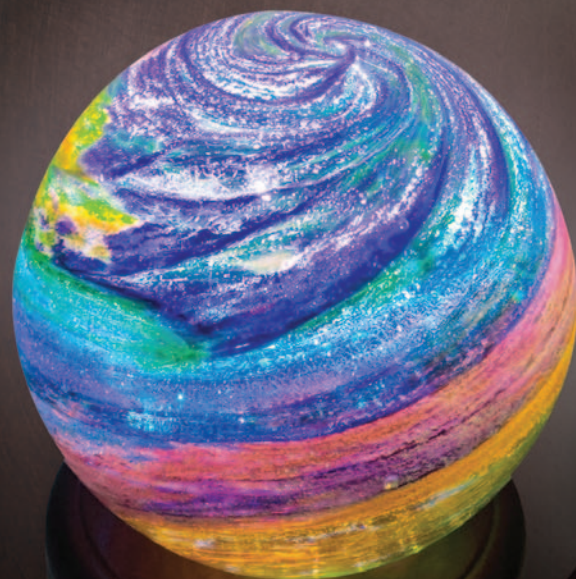

Standing Forever Heart 96-015

Keep your loved ones close to your heart forever with this attractive free-standing memorial.

Approximately 2.75" Wide

Standing Forever Heart

Shown in Infinity.

Side flattened to allow heart to stand freely