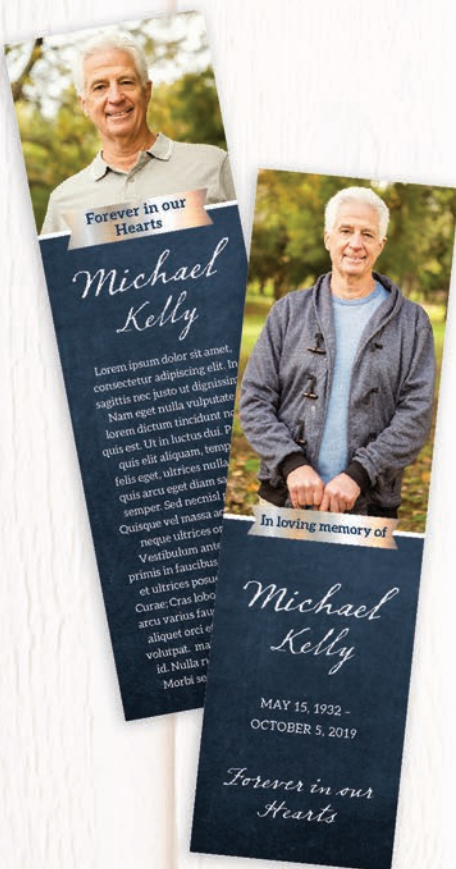

Bookmarks

Item No. 3301_09

Size: 2" wide x 7" tall OR 2.5" wide by 8.5" tall

Paper options: white or pearlized

Gloss coating optional