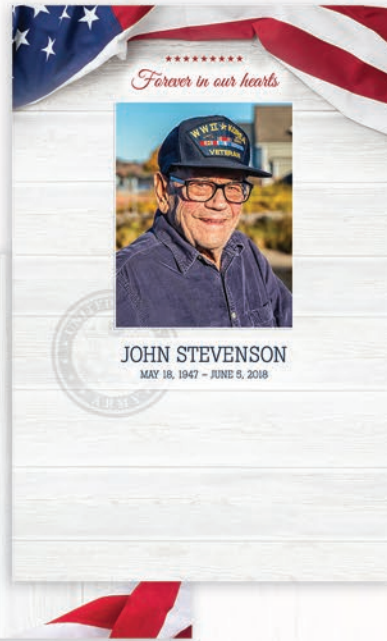

Reception Sign In Board

Item No. 3309_04

Standard Size: 24" x 36"

Custom sizes available

Choose vertical or horizontal orientation.