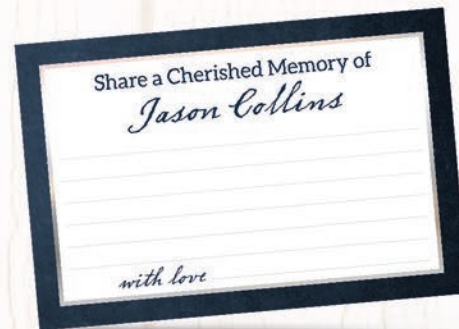

"Share Memory" Cards

Item No. 3306_09

Size: 6" wide x 4" tall

Paper options: white or pearlized

Gloss coating not available