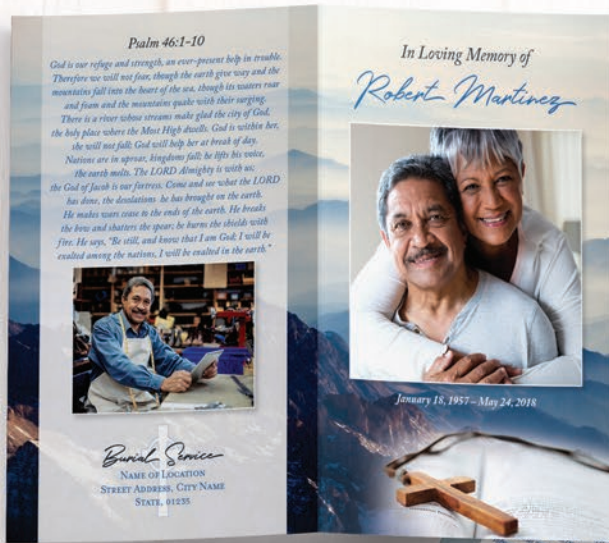

4 Page Memorial Folder
Item No. 3303_13
Folded Size: 8.5" tall x 5.5" wide
Paper options: white or pearlized
Gloss coating optional

At the Cross Mountains

DESIGN

Thank You Cards
Item No. 3305_13
Size: 6" wide x 4" tall
Paper options: white or pearlized
Gloss coating not available