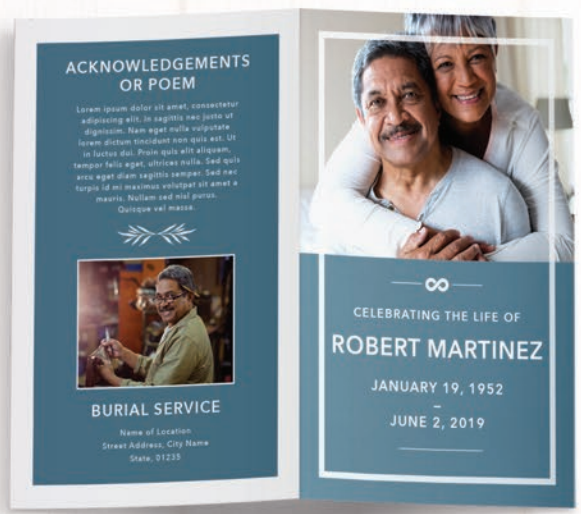

Infinity DESIGN

4 Page Memorial Folder
Item No. 3303_17
Folded Size: 8.5" tall x 5.5" wide
Paper options: white or pearlized
Gloss coating optional