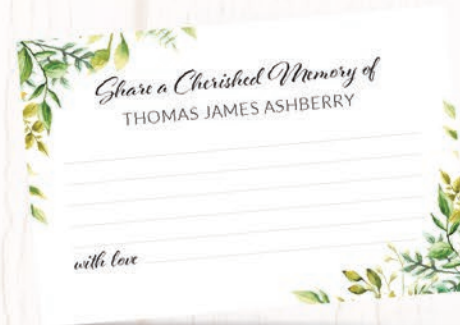

Item No. 3301_18

Size: 2" wide x 7" tall OR 2.5" wide by 8.5" tall

Paper options: white or pearlized

Gloss coating optional

"Share Memory" Cards

Item No. 3306_18

Size: 6" wide x 4" tall

Paper options: white or pearlized

Gloss coating not available

Prayer/Memorial Cards

Item No. 3308_18

Size: 4.5" tall x 2.75" wide

Also available as 4" wide x 6" tall

Paper options: white or pearlized

Gloss coating optional

Reception Sign In Board