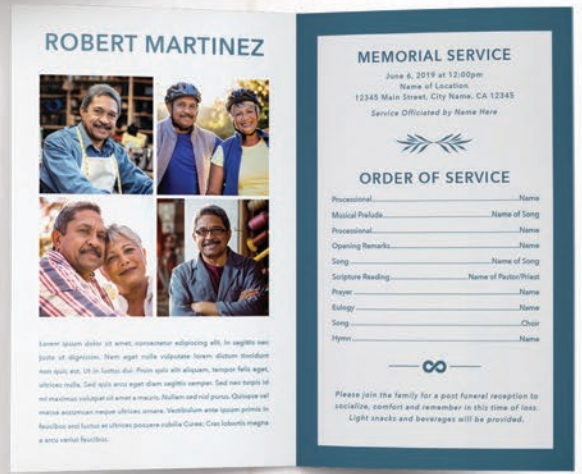

"Share Memory" Cards
Item No. 3306_17
Size: 6" wide x 4" tall
Paper options: white or pearlized
Gloss coating not available