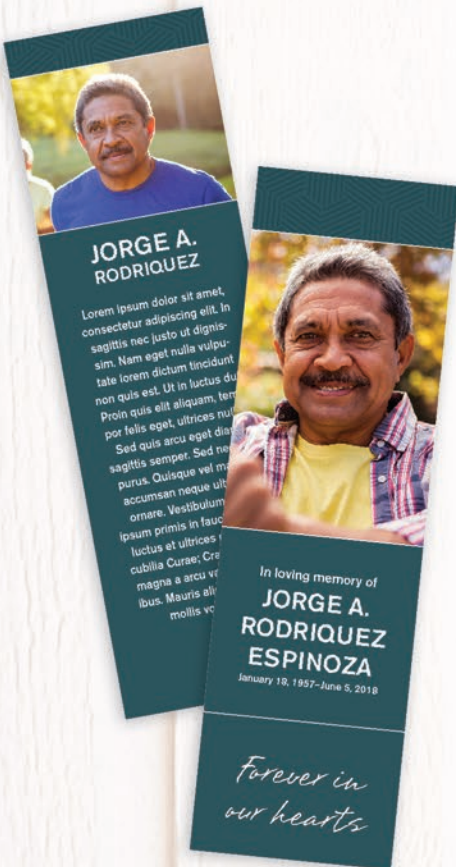

Bookmarks

Item No. 3301_03

Size: 2" wide x 7" tall OR 2.5" wide by 8.5" tall

Paper options: white or pearlized

Gloss coating optional