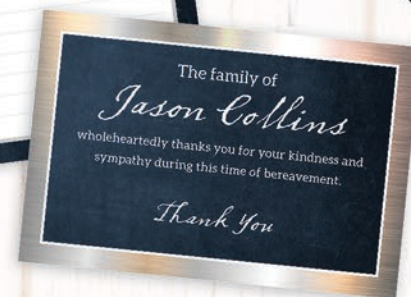

Bookmarks

Item No. 3301_09

Size: 2" wide x 7" tall OR 2.5" wide by 8.5" tall

Paper options: white or pearlized

Gloss coating optional