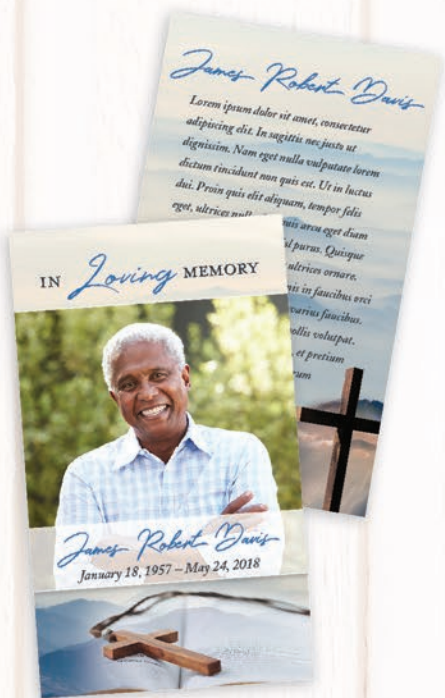

Prayer/Memorial Cards

Item No. 3308_13

Size: 4.5" tall x 2.75" wide

Also available as 4" wide x 6" tall

Paper options: white or pearlized

Gloss coating optional