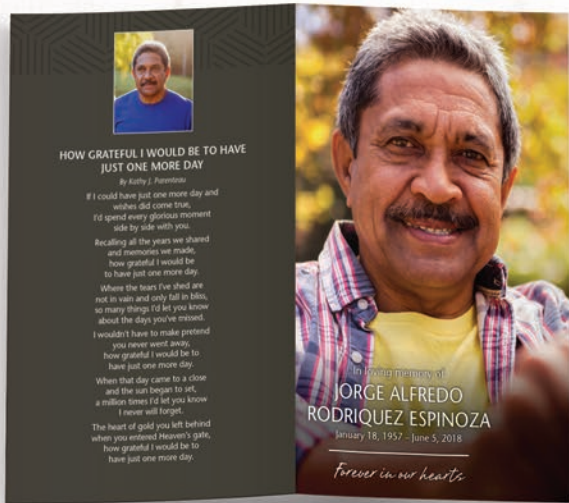

Monochromatic DESIGN

4 Page Memorial Folder

Item No. 3303_03

Folded Size: 8.5" tall x 5.5" wide

Paper options: white or pearlized

Gloss coating optional

Thank You Cards

Item No. 3305_03

Size: 6" wide x 4" tall

Paper options: white or pearlized

Gloss coating not available