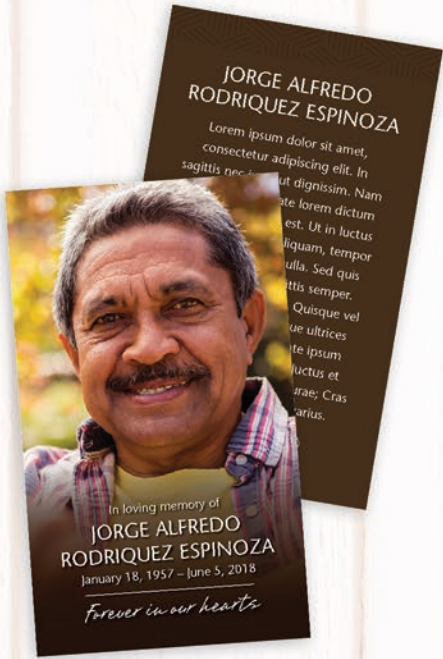

Prayer/Memorial Cards
 Item No. 3308_03
 Size: 4.5" tall x 2.75" wide
 Also available as 4" wide x 6" tall
 Paper options: white or pearlized
 Gloss coating optional

Reception Sign In Board
 Item No. 3309_03
 Standard Size: 24" x 36"
 Custom sizes available
 Choose vertical or horizontal orientation.