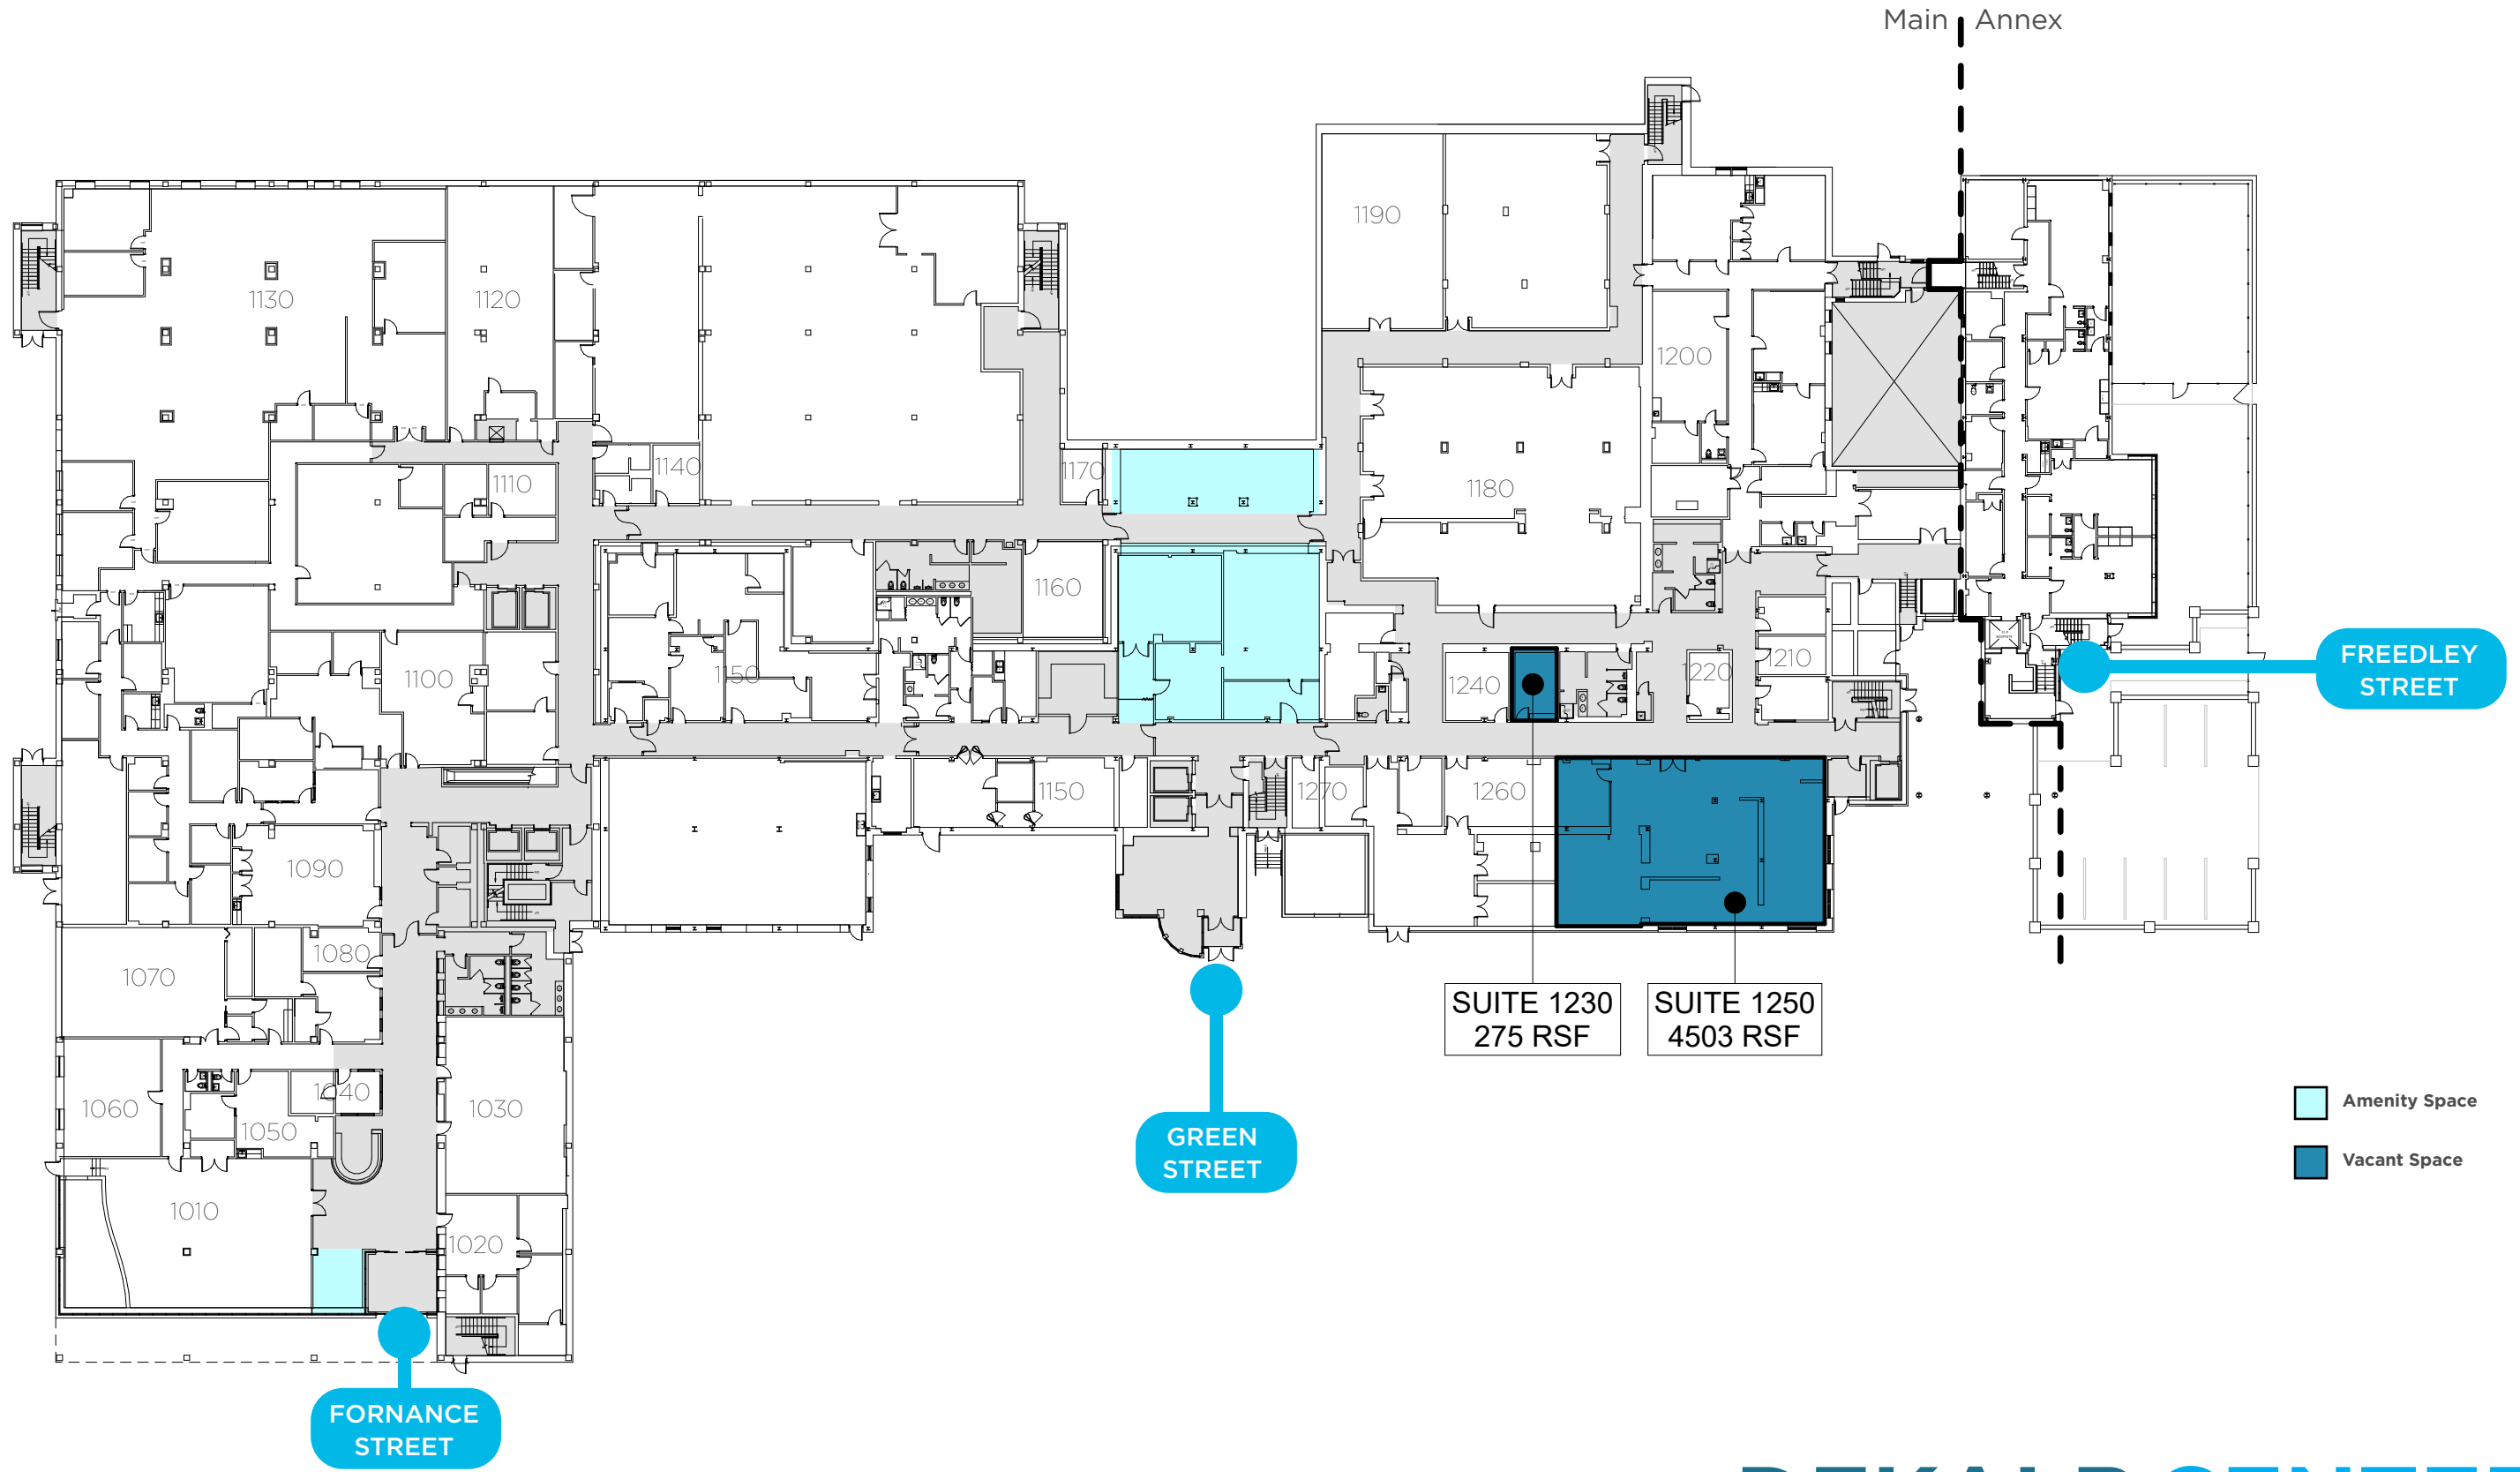

DEKALB CENTER

1430 DEKALB STREET, NORRISTOWN, PA 19401

LEASING PLANS

02/25/2026

FLOOR PLAN | SECOND FLOOR
02/25/2026

DEKALB CENTER
1430 DEKALB STREET, NORRISTOWN, PA 19401
  