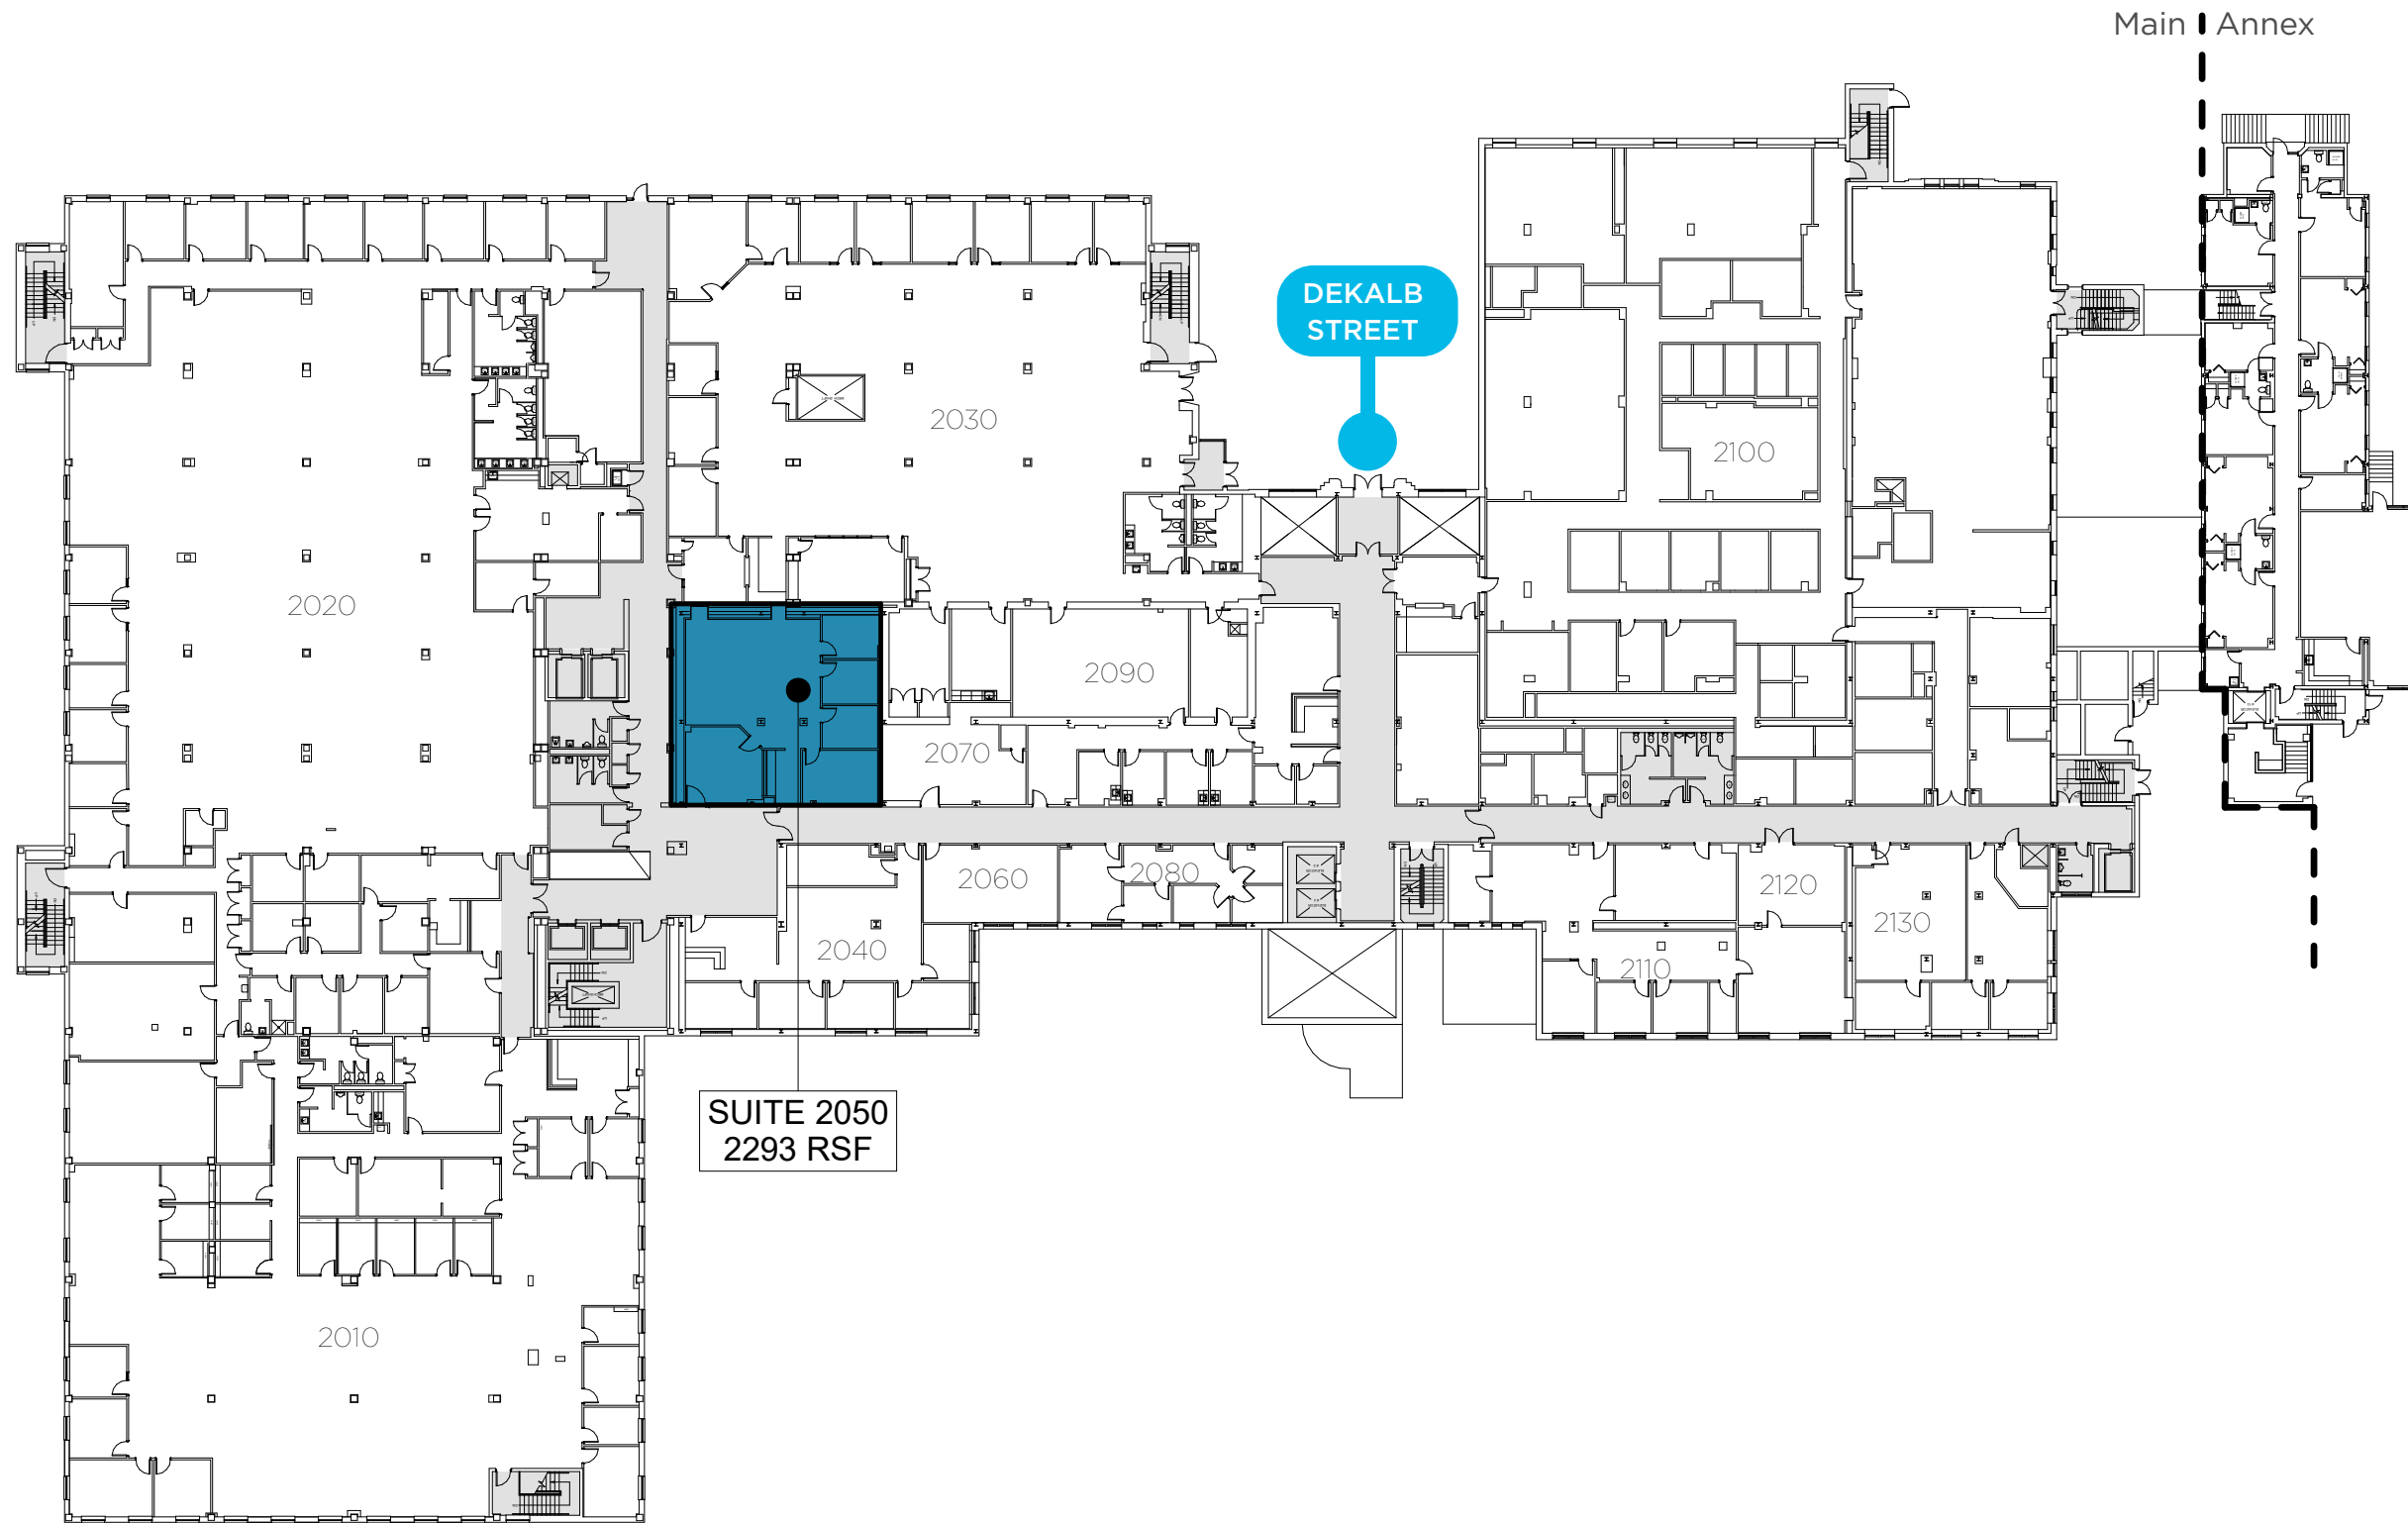

DEKALB CENTER

1430 DEKALB STREET, NORRISTOWN, PA 19401

LEASING PLANS

02/25/2026

FLOOR PLAN | SECOND FLOOR
02/25/2026

DEKALB CENTER
1430 DEKALB STREET, NORRISTOWN, PA 19401
  