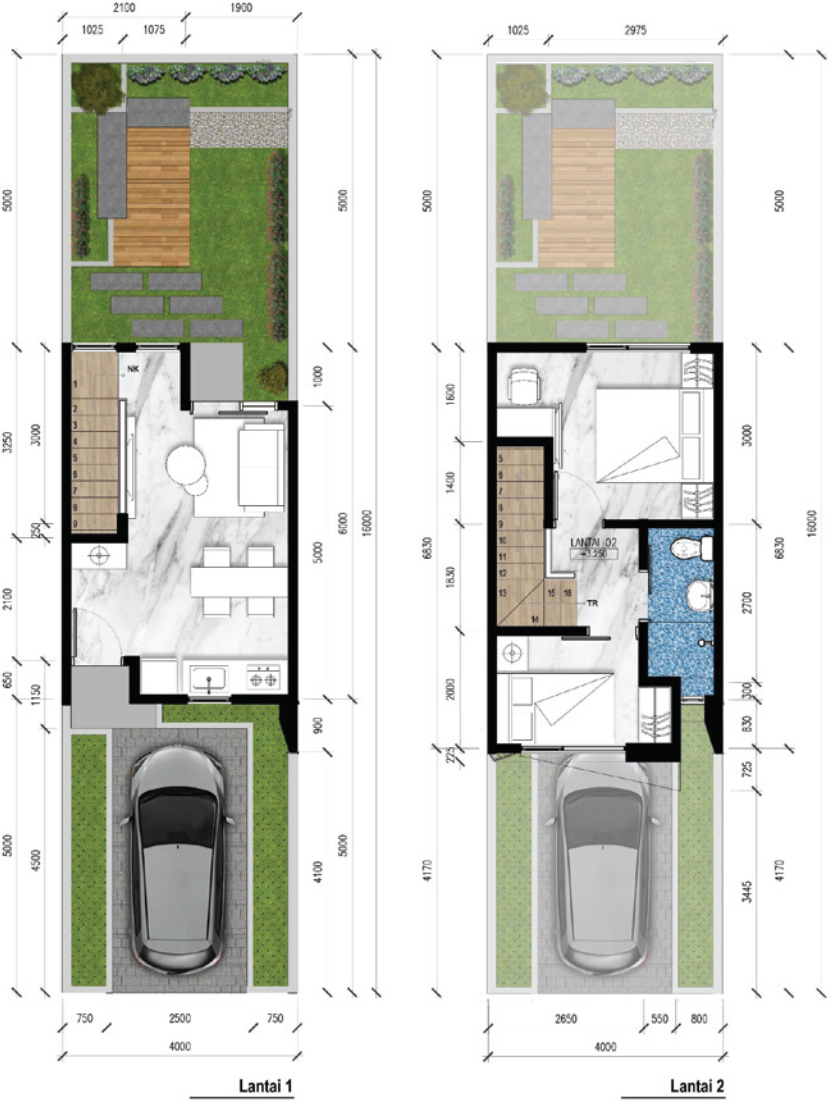

UENOS HOUSE

Unique, New and Utmost

An aerial photograph of a lush green golf course. A winding river flows through the center of the course, bordered by dense tropical trees. Several sand traps are visible on the green. In the background, a multi-lane highway runs parallel to the course, with a large white sign that reads "EXIT TOL CIMANGGIS KM 19". Two large balloons, one blue and one green, are suspended in the air above the trees. The horizon shows a cityscape and distant mountains under a clear blue sky.

PETA LOKASI

25 menit menuju SCBD

6 Km dari Pintu Tol Cibubur

18 Km dari Pintu Tol Sentul Selatan

21 Km dari Pintu Tol Bogor

Siteplan Cimanggis Golf Estate

UENOS HOUSE
Unique, New and Utmost

- Tahap 1
- Tahap 2
- Tipe N
- Tipe C

UENOS HOUSE

Unique, New and Utmost

JENOS HOUSE

■ Tipe N

- 2 bedroom
- 1 bathroom
- 1 kitchen
- 1 living room
- 1 dining room
- 1 carport

Luas Tanah: 64 m²
 Luas Bangunan: 56 m²

UENOS HOUSE

Type C