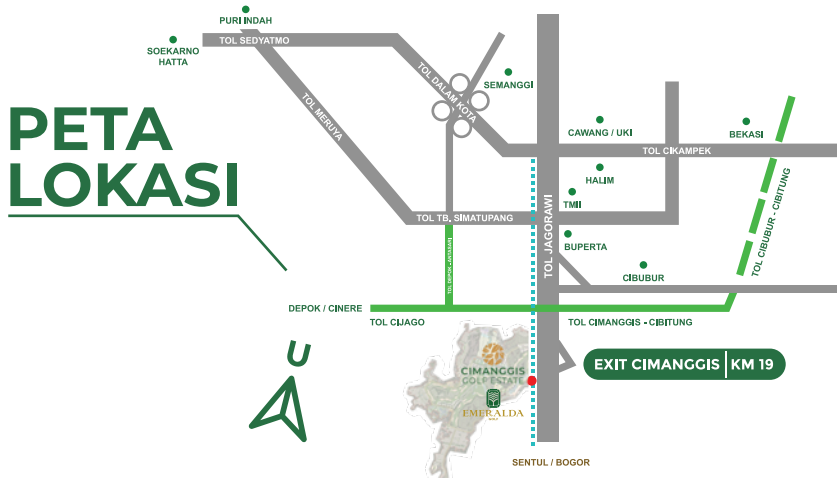

## Type IVY

5x16m

LT. 80m<sup>2</sup> | LB. 58.3m<sup>2</sup>

2 Storeys

@cimanggisgolfstateofficial  
 Cimanggis Golf Estate Official

Cimanggis Golf Estate  
 cimanggisgolfstate.com

For More Info:

(021) 7781 7777