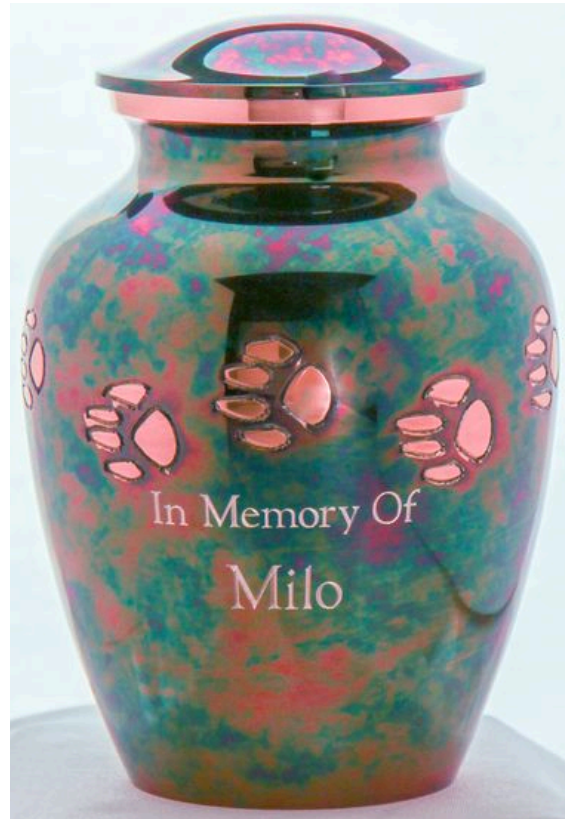

TEAL BRASS VASE URN

SPECIAL ORDER ONLY
PLEASE ALLOW EXTRA TIME
FOR DELIVERY

MEDIUM (31-65LB): $160.00

WITH CREMATION: $130.00

4.5" X 7.5"

LARGE (66-110LB): $195.00

WITH CREMATION: $160.00

5.5" X 8"

LASER ENGRAVING AVAILABLE FOR +$40.00