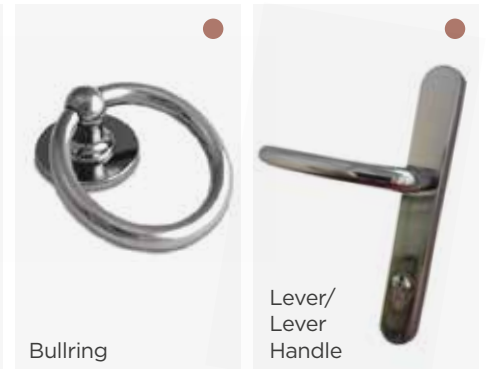

An eye for detail...

To keep up with marketplace demands, we have specially sourced a wide range of durable hardware in a good selection of colours and finishes, guaranteed to add those individual finishing touches. These have all been designed to withstand the rigours of the British weather and will still look good in years to come.

THE CLASSIC RANGE

KNOCKERS

HANDLES

SPYHOLES

LETTERPLATE

PULLS

ALL FURNITURE FEATURED BELOW IS USED IN CONJUNCTION WITH OUR KEY-WIND LOCK

NB: A 'Pull Knob' is usually used with a 'key wind door' and will be fitted to the outside of the door. Ask your installer for details. A key-wind door will be supplied with a thumbturn cylinder.