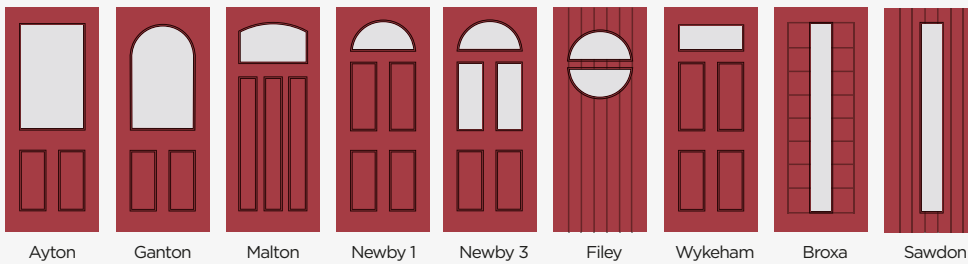

1. Choose your Door Style...

Ayton Ganton Malton Newby 1 Newby 3 Filey Wykeham Broxa Sawdon