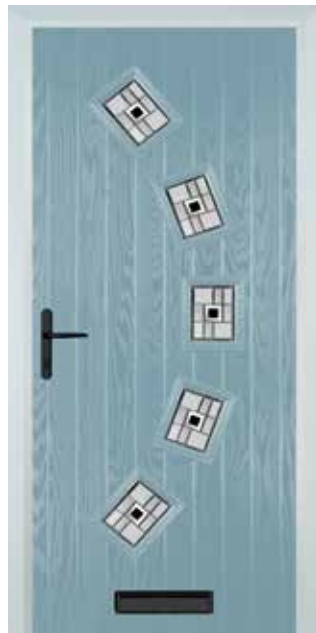

Crescent | Black
Upgraded Round
Offset Bar Handle

Kensington | Red

Modena | Duck Egg Blue

Edge | Anthracite Grey | Upgraded Bow Handle

5 keys supplied
with every door

3 star high security
cylinder as standard