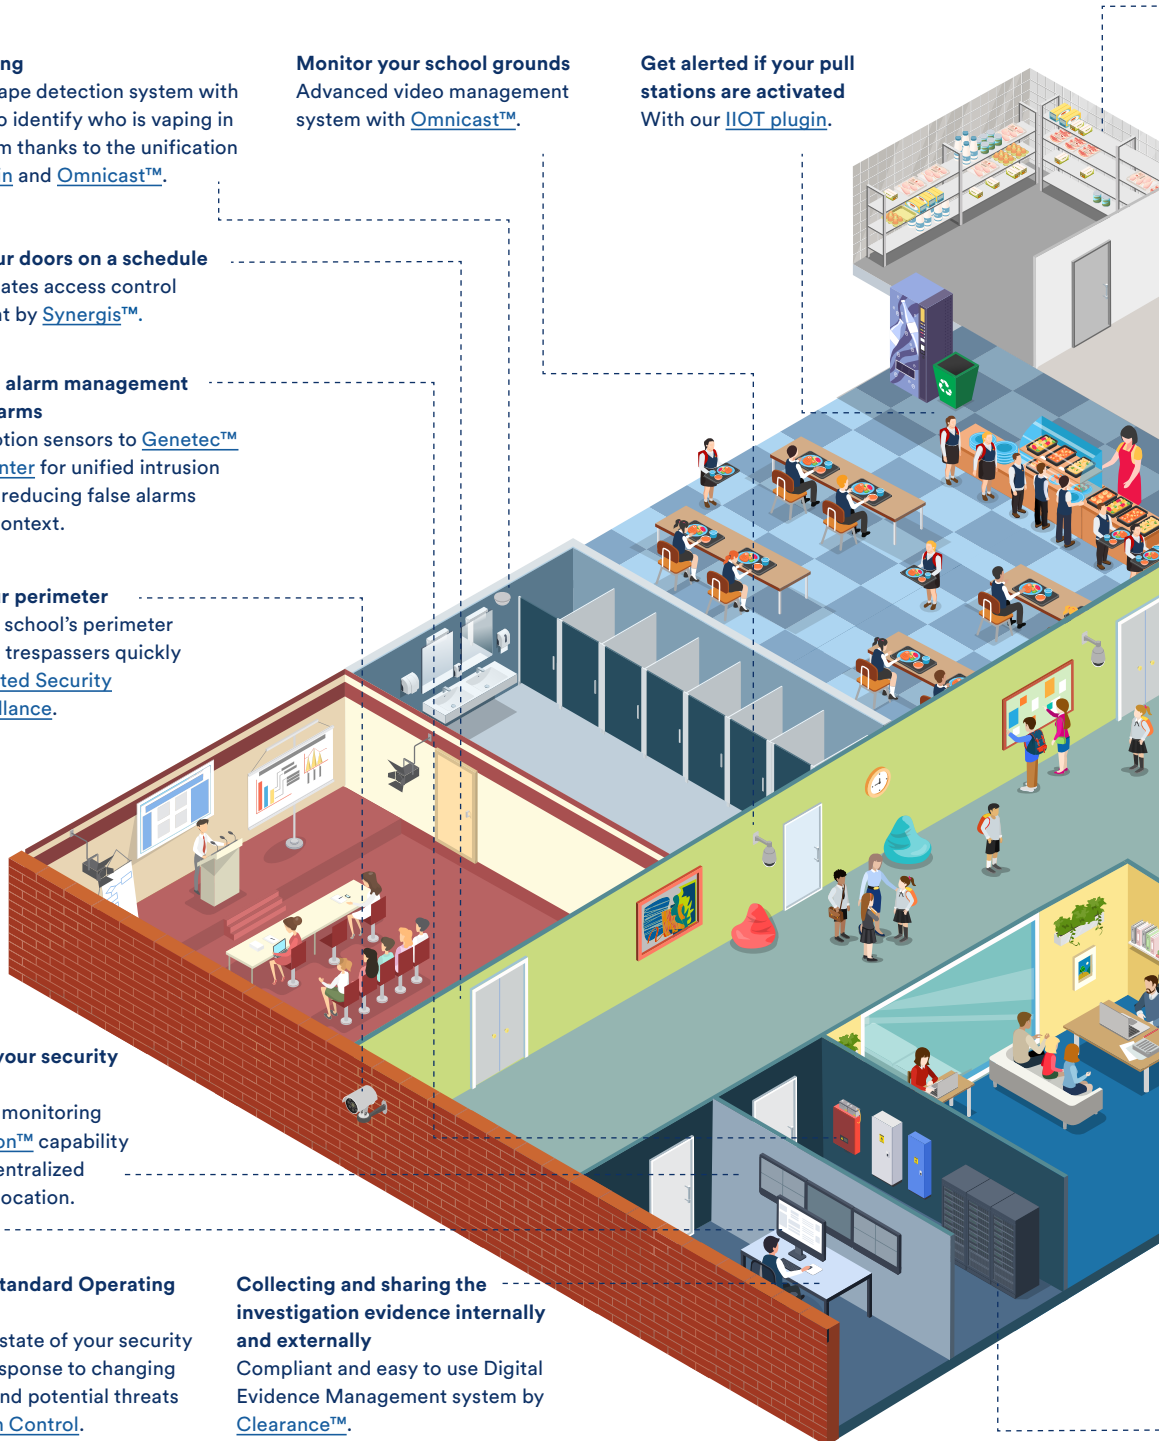

How we can help

Detect Vaping

Unify your vape detection system with your video to identify who is vaping in the bathroom thanks to the unification of [IIOT plugin](#) and [Omnicast™](#).

Monitor your school grounds

Advanced video management system with [Omnicast™](#).

Get alerted if your pull stations are activated

With our [IIOT plugin](#).

Manage your doors on a schedule

Doors and gates access control management by [Synergis™](#).

Centralized alarm management and false alarms

Connect motion sensors to [Genetec™ Security Center](#) for unified intrusion monitoring, reducing false alarms with video context.

Protect your perimeter

Monitor the school's perimeter and identify trespassers quickly with [Restricted Security Area Surveillance](#).

Centralize your security monitoring

Centralized monitoring by [Federation™](#) capability through a centralized monitoring location.

Automate Standard Operating Procedures

Change the state of your security system in response to changing conditions and potential threats with [Mission Control](#).

Collecting and sharing the investigation evidence internally and externally

Compliant and easy to use Digital Evidence Management system by [Clearance™](#).