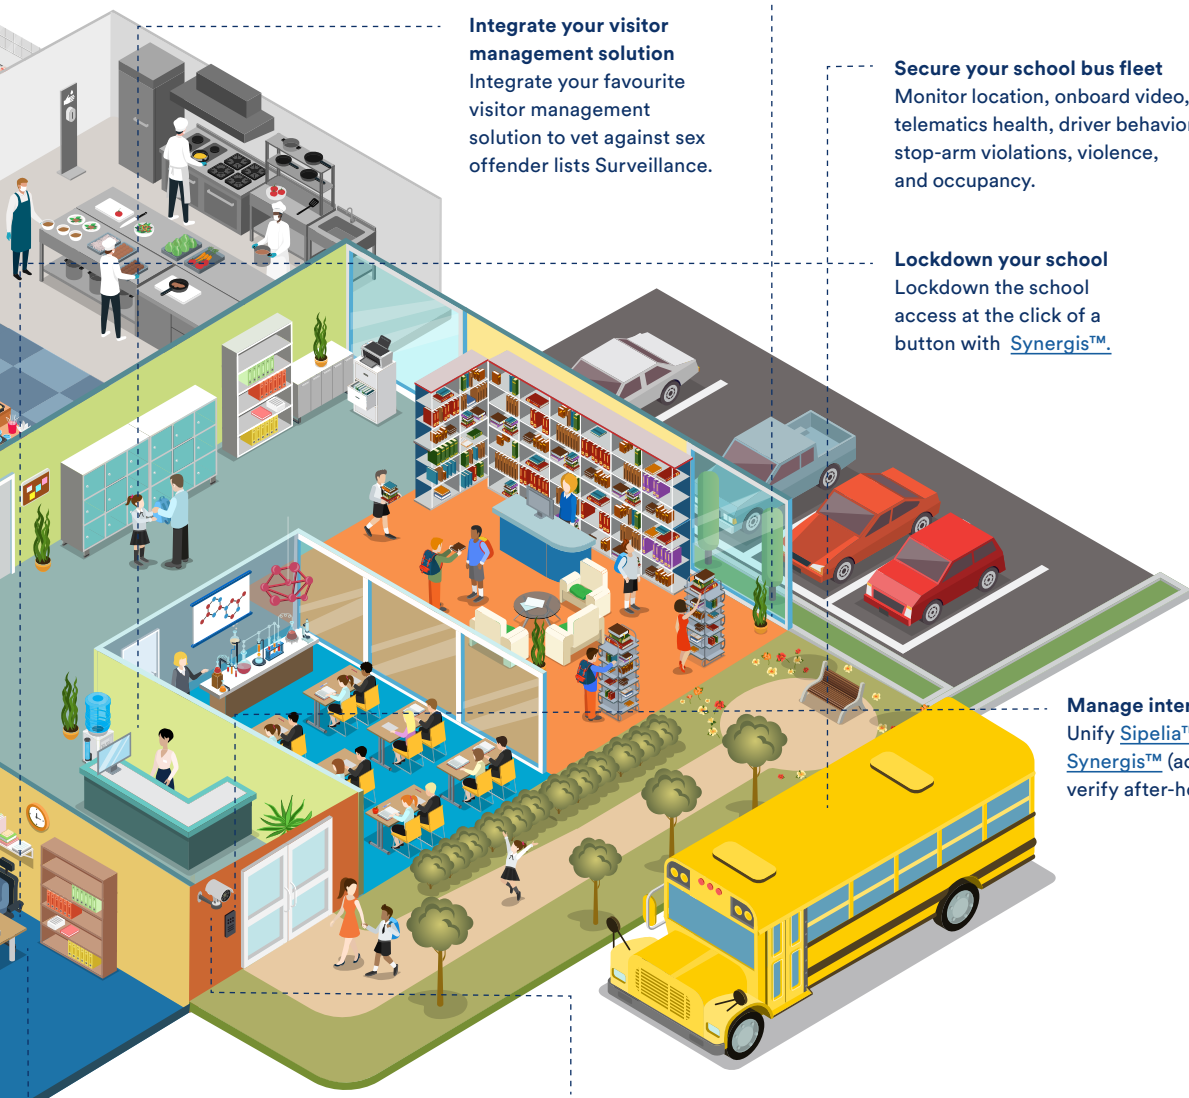

Set up alarms if temperature increases in your cooler/freezers
With our [IIOT plugin](#).

Integrate your visitor management solution
Integrate your favourite visitor management solution to vet against sex offender lists Surveillance.

Monitor vehicles accessing the school grounds
License plate recognition alert through [Autovu™](#).

Secure your school bus fleet
Monitor location, onboard video, telematics health, driver behavior, stop-arm violations, violence, and occupancy.

Lockdown your school
Lockdown the school access at the click of a button with [Synergis™](#).

Manage intercom
Unify [Sipelia™](#) (intercom) and [Synergis™](#) (access control) to verify after-hours visitors.

Connect with law enforcement through a duress button or dongle
Connect directly to law enforcement in case of emergency through Sipelia.

Detect firearms
Use advanced camera analytics to detect firearms on your campus and receive instant alerts thanks to [our partners](#).

Cybersecurity and privacy by design
Our system is built following state-of-the-art [cybersecurity measures](#), and built-in [privacy protection](#).