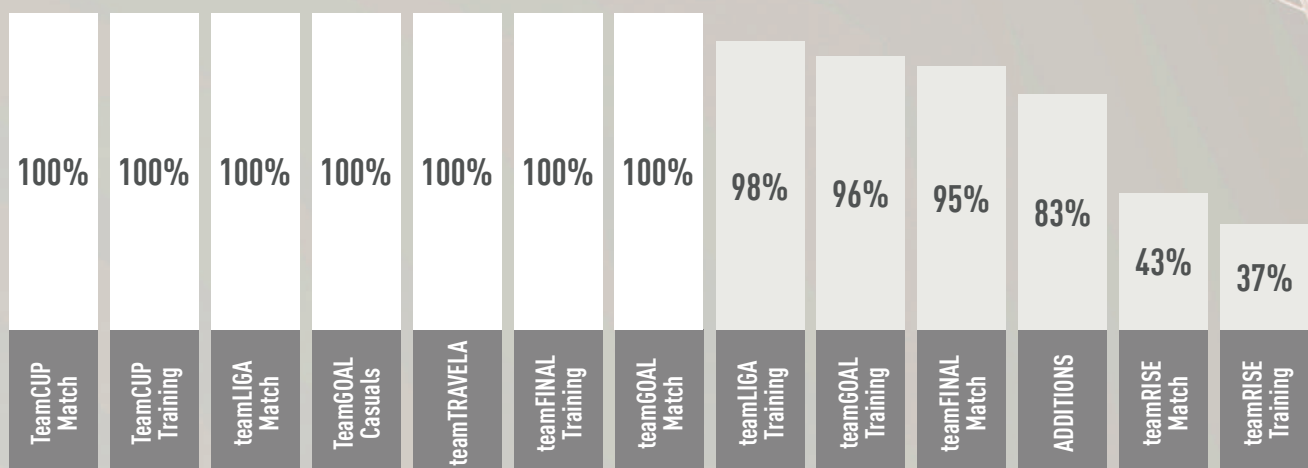

RECYCLED CONTENT IS OUR FOCUS.

WE ARE FULLY COMMITTED TO SCALING UP
ITS USAGE ACROSS ALL OUR RANGES.

With Vision 2030 we have elevated and evolved our current 10FOR25 sustainability goals to achieve bigger, better targets in Climate, Human Rights and Circularity by 2030.

Percentage of our developed teamwear styles in 2026 with **recycled** content.