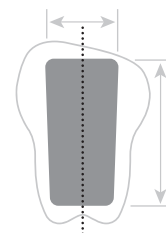

SIZE TABLE

APPAREL

MEN	XXS	XS	S	M	L	XL	XXL	3XL		
	38	42	46	50	54	58	62	66		
WOMEN	XXS	XS	S	M	L	XL	XXL	3XL	4XL	5XL
	32	34	36	38	40	42	44	46	48	50
KIDS	2T	XXS	XS	S	M	L	XL	XXL		
	92	104	116	128	140	152	164	176		

SOCKS

UK SIZES	1	2	3	4	5
FR SIZES	31 - 34	35 - 38	39 - 42	43 - 46	47 - 49

SHINGUARDS

SIZE / TAILLE (cm / inches)	< 95 < 3'7"	95 - 115 3'7" - 3'9"	115 - 135 3'9" - 4'5"	135 - 155 4'5" - 5'1"	155 - 175 5'1" - 5'9"	175 - 195 5'9" - 6'5"
	▼	▼	▼	▼	▼	▼
	XXS	XS	S	M	L	XL