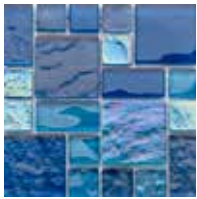

Night Life Series

Ballad

Iridescent and opaque blue squares and rectangles mix in a sweet song of bliss

NL-831
6x6 (Random Block) – Waterline
NL-1131
2x2 (1x1) – Inlaid