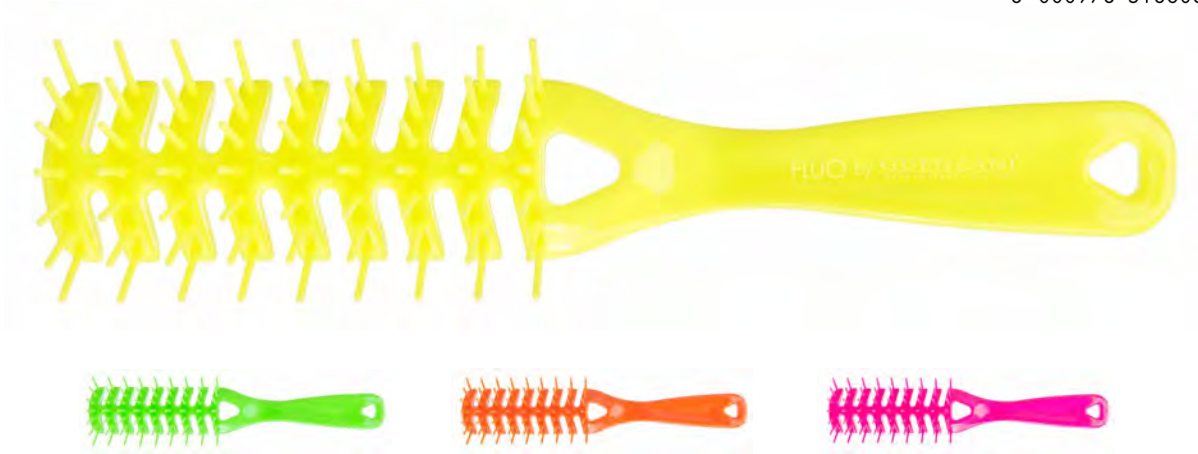

FLUO

SKELETON HAIRBRUSH

20 x 4.5 cm

5186