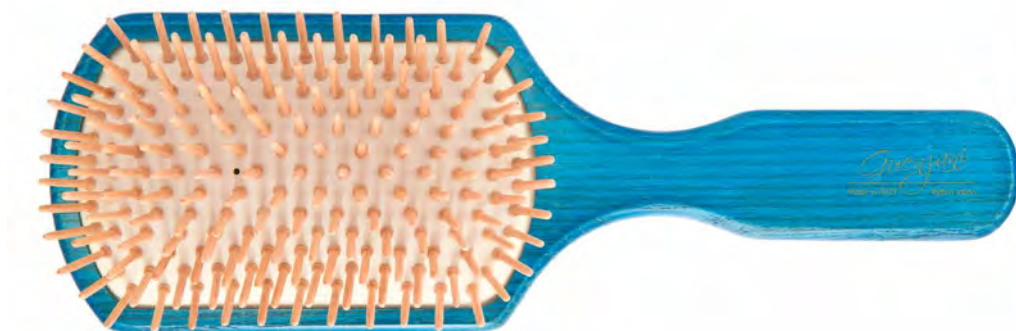

476P

476R

ROYAL

WITH WOODEN PINS

MAXI PNEUMATIC HAIRBRUSH

23 x 7.5 cm

474B

474R