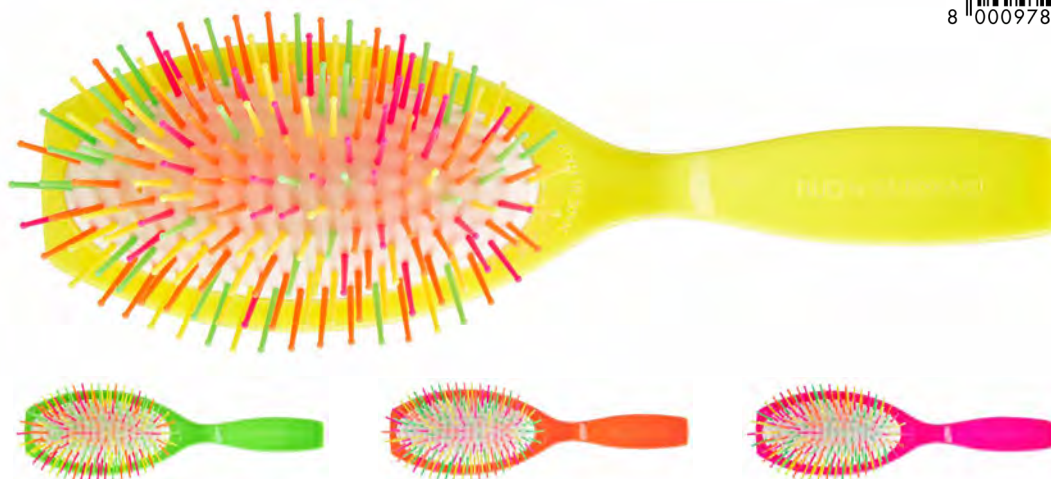

16 x 6 cm

5511

LARGE OVAL PNEUMATIC HAIRBRUSH

22 x 7 cm

5113A

RECTANGULAR PNEUMATIC HAIRBRUSH

21 x 4 cm

5114A