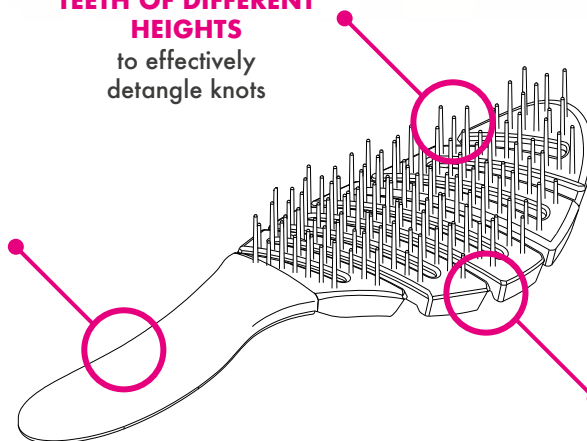

SUPER FLEX!
Flexes while detangling without pulling

TEETH OF DIFFERENT HEIGHTS
to effectively detangle knots

ERGONOMIC NON-SLIP HANDLE
for a more comfortable grip

ZIG-ZAG CONTOURED BACK
for faster drying