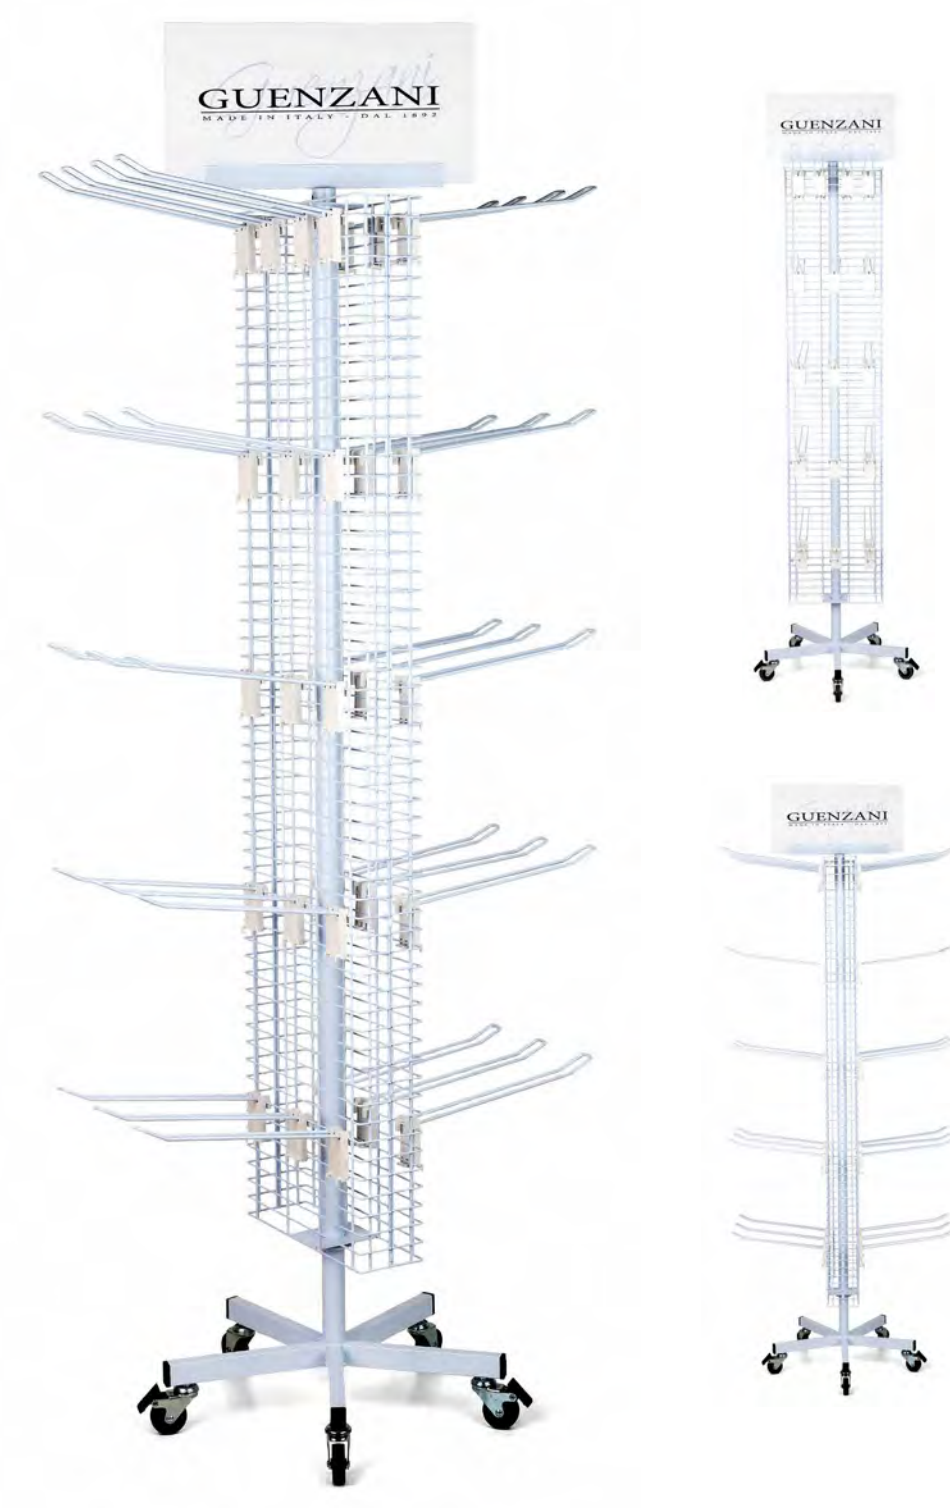

LARGE ROTATING FLOOR DISPLAY STAND WITH 32 HOOKS