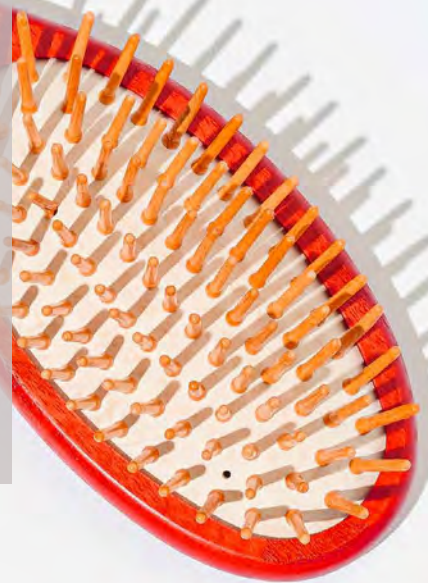

794C

**BROWN HAIRBRUSH WITH REINFORCED
BOAR BRISTLES**

21 x 6.5 cm

795S

**IVORY HAIRBRUSH WITH REINFORCED
BOAR BRISTLES**

21 x 6.5 cm

795C

ROYAL

Combs and brushes are made from ash wood from European responsibly managed sources, with eco-friendly dyes that enhance the natural beauty of the wood. Finished by hand, the perfectly rounded pins do not damage the hair. They are antistatic, lightweight and easy to handle. The soft and natural rubber massages the scalp, reactivating microcirculation and improving hair health and beauty.