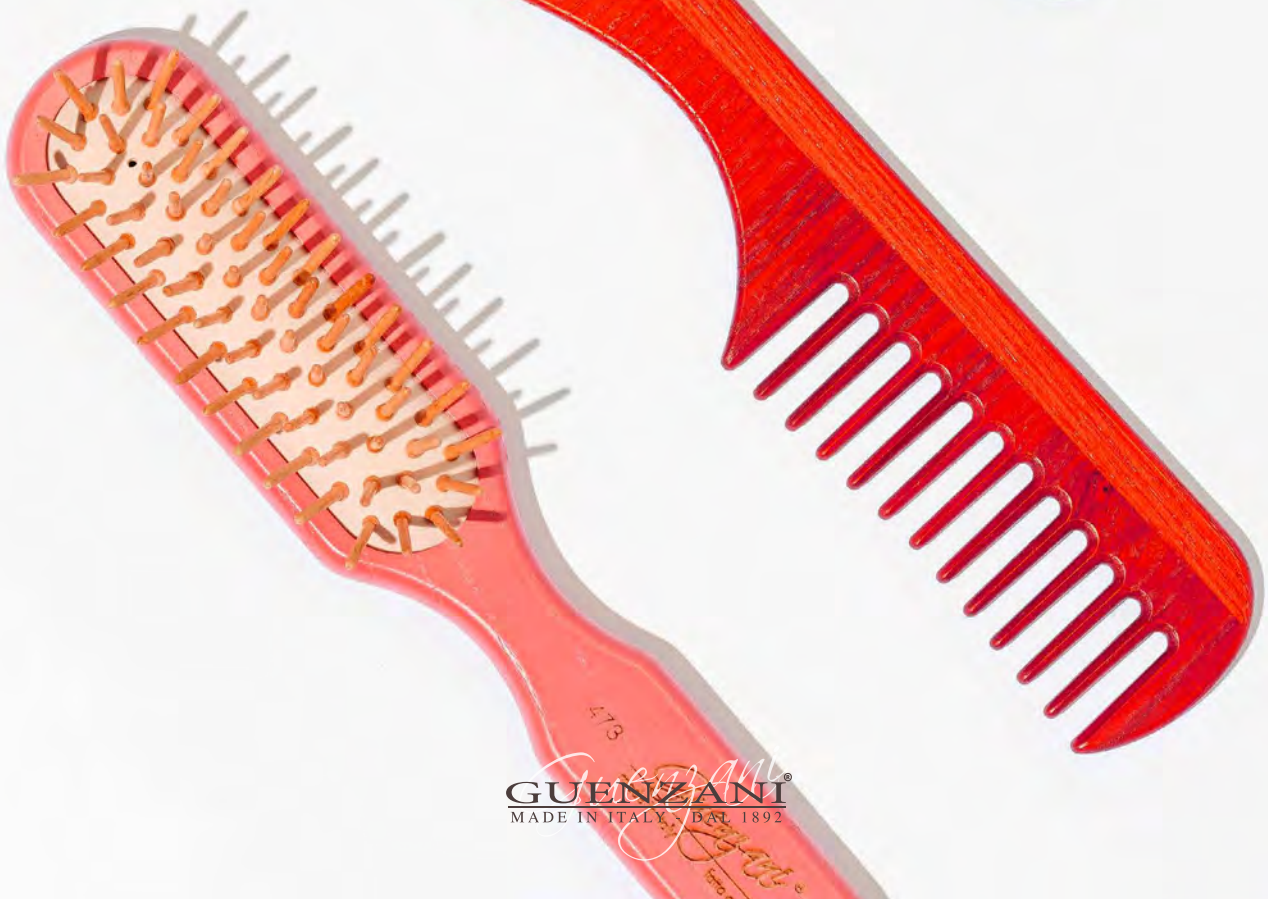

794C

**BROWN HAIRBRUSH WITH REINFORCED
BOAR BRISTLES**

21 x 6.5 cm

795S

**IVORY HAIRBRUSH WITH REINFORCED
BOAR BRISTLES**

21 x 6.5 cm

795C

ROYAL

Combs and brushes are made from ash wood from European responsibly managed sources, with eco-friendly dyes that enhance the natural beauty of the wood. Finished by hand, the perfectly rounded pins do not damage the hair. They are antistatic, lightweight and easy to handle. The soft and natural rubber massages the scalp, reactivating microcirculation and improving hair health and beauty.