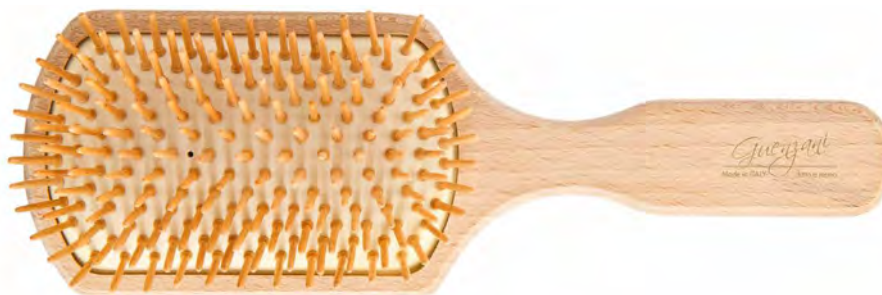

WOOD

BEECH WOOD PNEUMATIC HAIRBRUSHES

LARGE PNEUMATIC HAIRBRUSH WITH WOODEN PINS

23 x 7.5 cm

474N