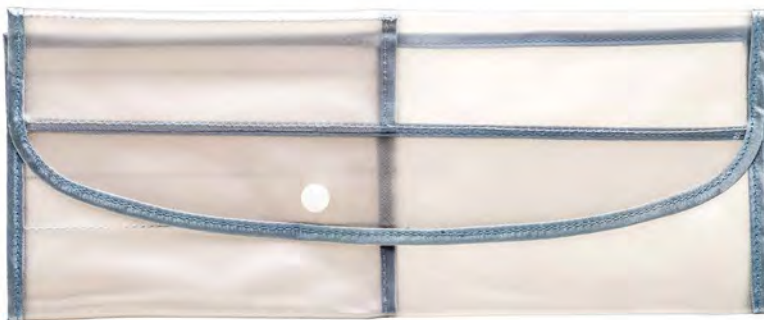

PROFESSIONAL COMBS

ANTIBATTERICO

FORK COMB

19 x 3 cm

444A

COMB WITH THICK HANDLE

22 x 4.5 cm

443A