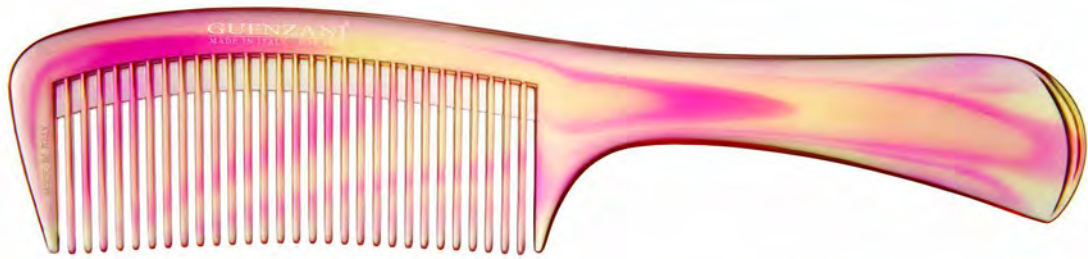

DETANGLING COMB

11.5 x 7.5 cm

760S

CLASSIC

COLOURED TORTOISESHELL

COMB WITH HANDLE

21 x 4.5 cm

1107A