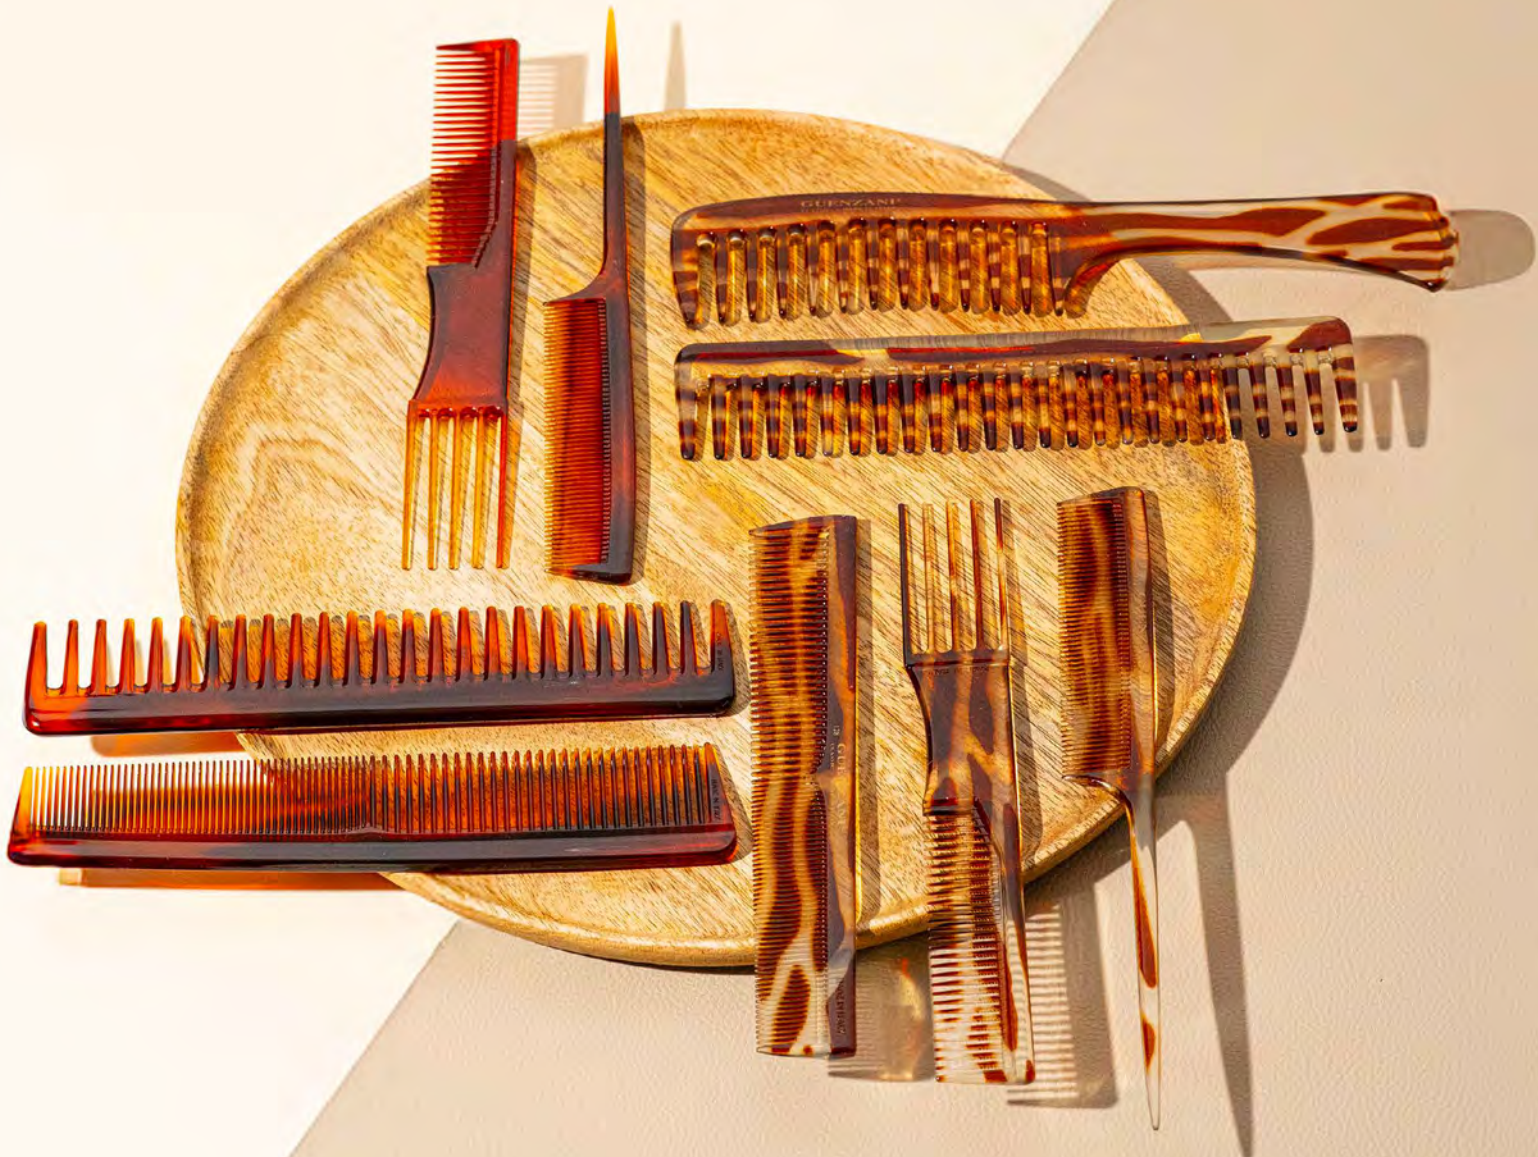

171FL

LIQUID SOAP DISPENSER

h 14.5 cm x ø 60 mm

178FL

CLASSIC

The combs of the Classic line are made of flexible, soft plastic, designed to respect the delicate structure of hair. The line includes the Demi, Crystal, Tortoiseshell, Coloured Tortoiseshell and CR series, offering a wide choice of finishes and styles for every professional need.