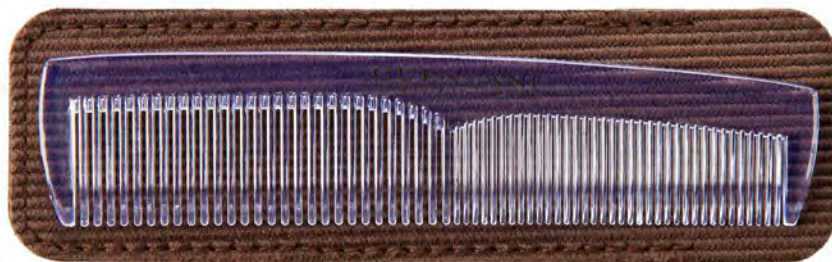

FINE/WIDE-TOOTHED POCKET COMB WITH CASE

13 x 3 cm - case 15 x 5 cm

708