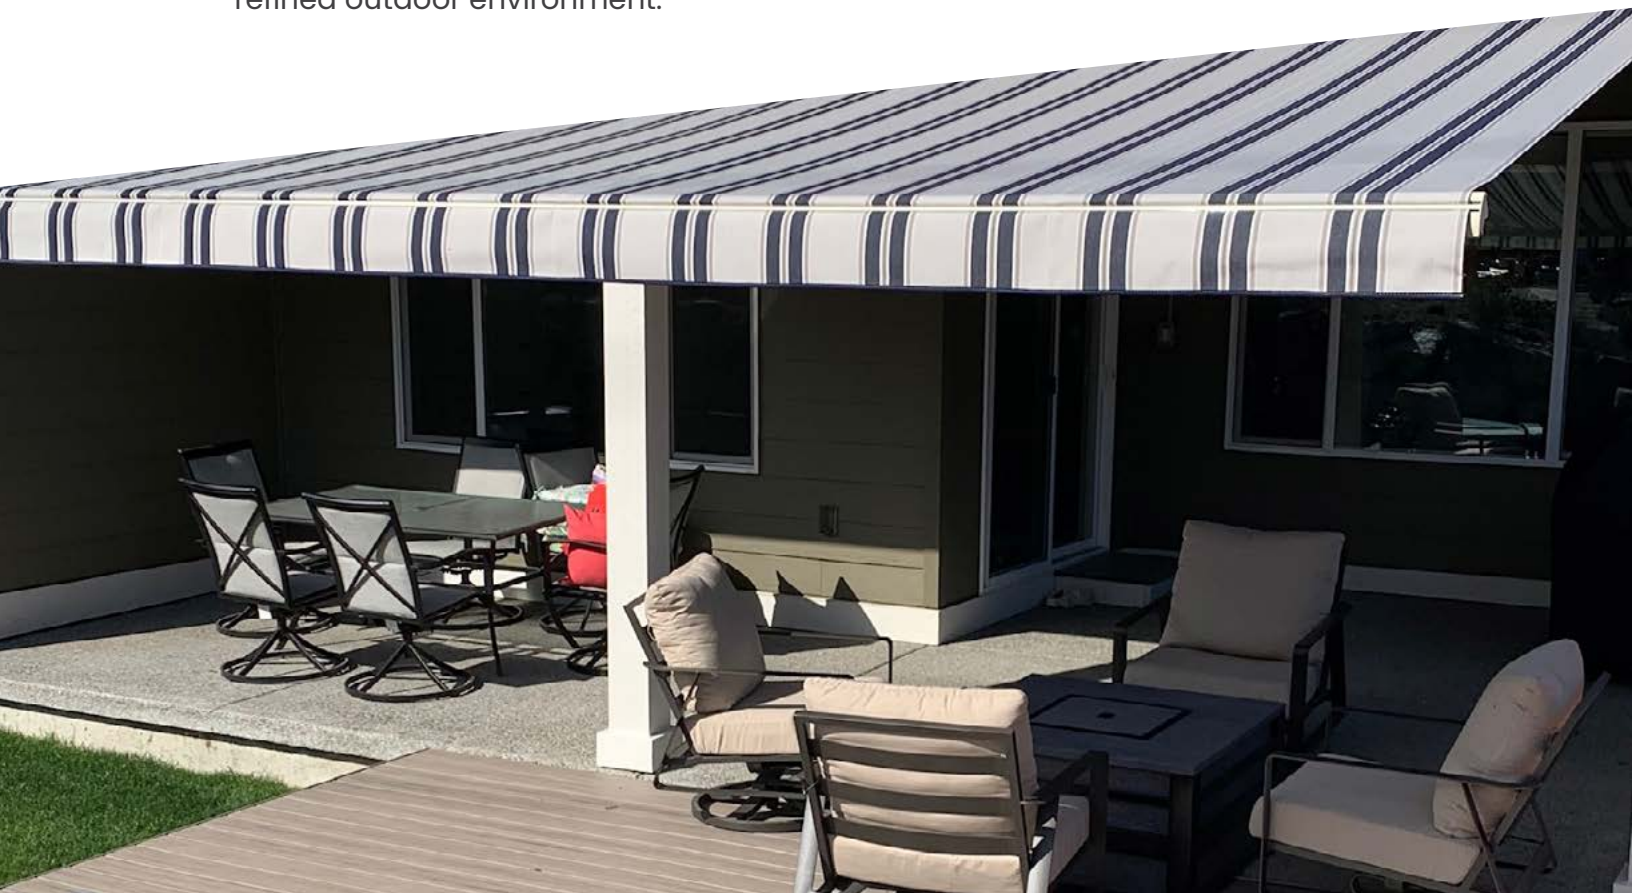

Outdoor Living, Elevated

Outdoor living has become one of the most important extensions of the modern home. In the Pacific Northwest, we treasure our patios, decks, and covered outdoor spaces. We also understand the challenges that come with shifting sun angles, unexpected rain, and seasonal winds.

The right outdoor window treatments transform these spaces from occasionally usable to comfortably functional throughout much of the year. In 2026, homeowners are prioritizing solutions that balance beauty, durability, and intelligent performance. Awnings and exterior shades are no longer simple add-ons; they are thoughtful architectural enhancements that improve comfort, protect interiors, and elevate curb appeal.

This guide explores the best outdoor window treatments for the year ahead and how they can help you create a more usable, energy-efficient, and refined outdoor environment.