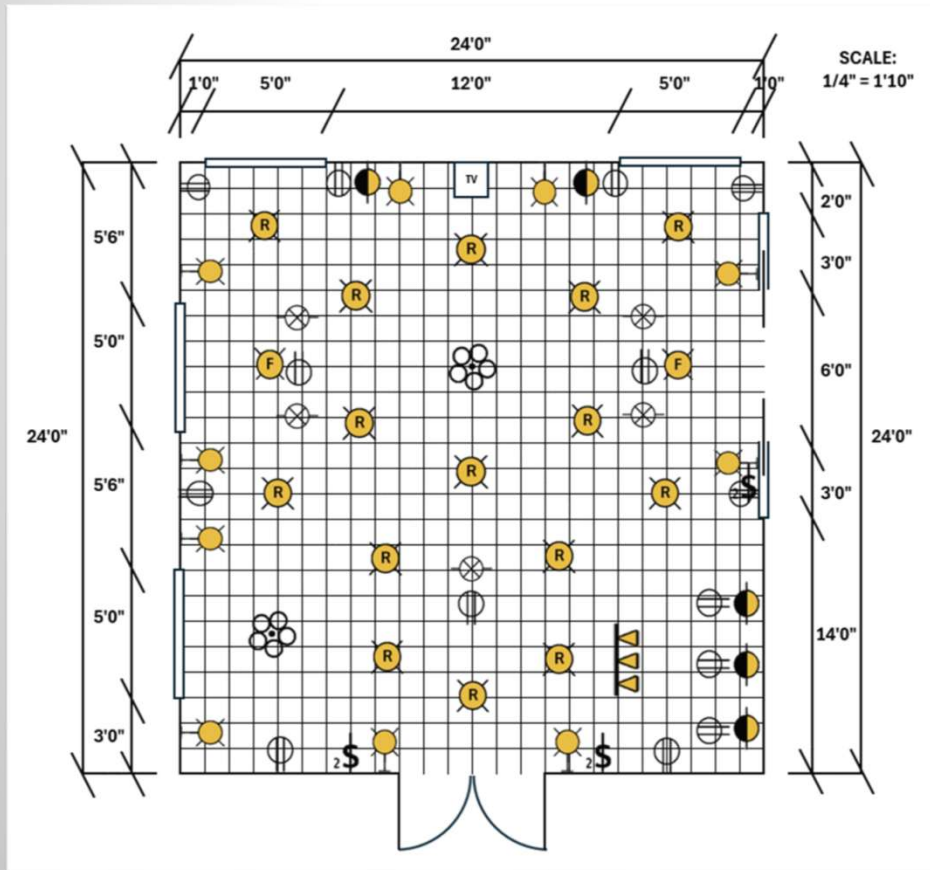

FLOOR PLAN + FURNITURE LAYOUT

FLOOR PLAN OVERVIEW

Floor Plan with Furniture + Lighting

Functional Zones

FURNITURE LAYOUT

Sofa Tables (qty 2)

73" Width x 16" Depth x 28" Height

Sofas (qty 2)

84" Width x 38" Depth x 34" Height

Game Table

60" Width x 30" Depth x 30" Height

Coffee Table

54" Width x 25" Depth x 15" Height

Accent Table

10" Width x 16" Depth x 24" Height

Accent Chairs (qty 2)

29" Width x 37" Depth x 33" Height

Chairs (qty 9)

18" Width x 16" Depth x 36" Height

Entryway Table

30" Diameter x 30" Height

LIGHTING OVERVIEW

Lighting Plan

Lighting Plan + Furniture