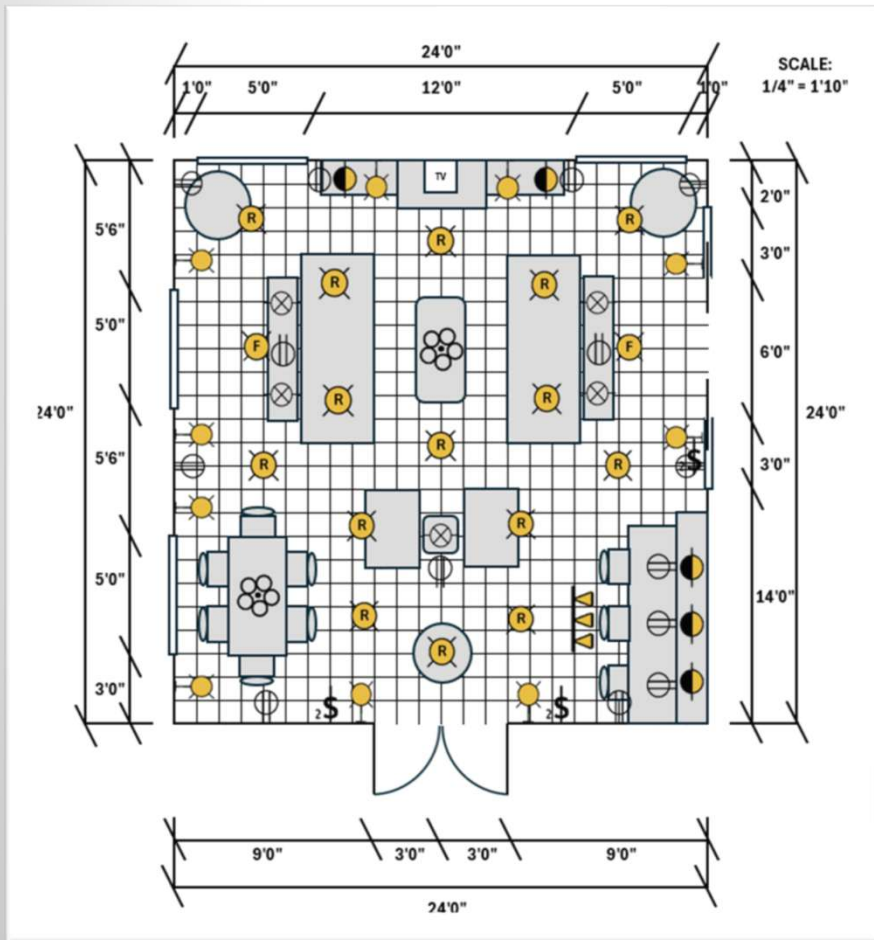

KYLE CHRISTOPHER

Elevated Living + Grounded Comfort

CLIENT REQUIREMENTS

- ❖ **Client:** Family of six consisting of a married couple (young professionals) with three children ages (8-12) living with a grandparent.
- ❖ **Task:** Create a multi-use space that is cohesive, versatile, and comfortable. Need space to move around safely for children and grandparent.
- ❖ **Requirements:** A place for watching TV, playing cards & board games, reading, and working on a computer / doing homework.
- ❖ **The Space:** 24 x 24-foot great room, entryway landing, fireplace, multiple windows.

FLOOR PLAN + FURNITURE LAYOUT

FLOOR PLAN OVERVIEW

Floor Plan with Furniture + Lighting

Functional Zones

FURNITURE LAYOUT

Sofa Tables (qty 2)

73" Width x 16" Depth x 28" Height

Sofas (qty 2)

84" Width x 38" Depth x 34" Height

Game Table

60" Width x 30" Depth x 30" Height

Coffee Table

54" Width x 25" Depth x 15" Height

Accent Table

10" Width x 16" Depth x 24" Height

Accent Chairs (qty 2)

29" Width x 37" Depth x 33" Height

Chairs (qty 9)

18" Width x 16" Depth x 36" Height

Entryway Table

30" Diameter x 30" Height

LIGHTING OVERVIEW

Lighting Plan

Lighting Plan + Furniture