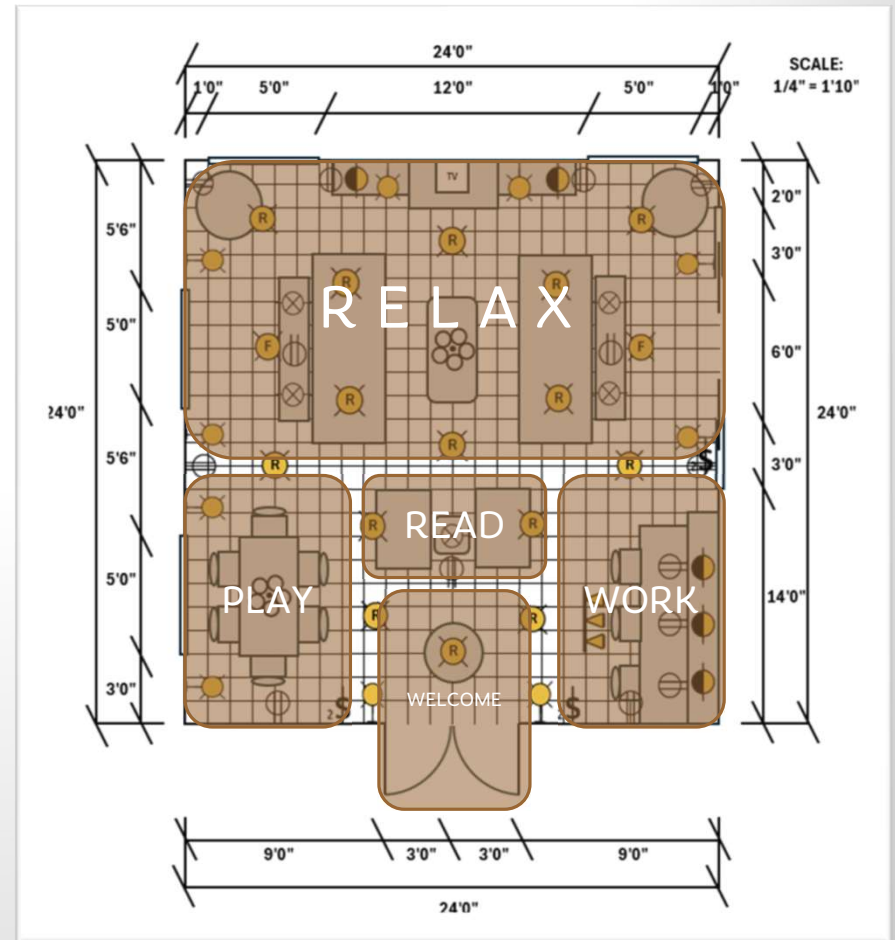

KYLE CHRISTOPHER

Elevated Living + Grounded Comfort

CLIENT REQUIREMENTS

- ❖ **Client:** Family of six consisting of a married couple (young professionals) with three children ages (8-12) living with a grandparent.
- ❖ **Task:** Create a multi-use space that is cohesive, versatile, and comfortable. Need space to move around safely for children and grandparent.
- ❖ **Requirements:** A place for watching TV, playing cards & board games, reading, and working on a computer / doing homework.
- ❖ **The Space:** 24 x 24-foot great room, entryway landing, fireplace, multiple windows.

FLOOR PLAN + FURNITURE LAYOUT

FLOOR PLAN OVERVIEW

Floor Plan with Furniture + Lighting

Functional Zones

FURNITURE LAYOUT

Sofa Tables (qty 2)

73" Width x 16" Depth x 28" Height

Sofas (qty 2)

84" Width x 38" Depth x 34" Height

Game Table

60" Width x 30" Depth x 30" Height

Coffee Table

54" Width x 25" Depth x 15" Height

Accent Table

10" Width x 16" Depth x 24" Height

Accent Chairs (qty 2)

29" Width x 37" Depth x 33" Height

Chairs (qty 9)

18" Width x 16" Depth x 36" Height

Entryway Table

30" Diameter x 30" Height

LIGHTING OVERVIEW

Lighting Plan

Lighting Plan + Furniture