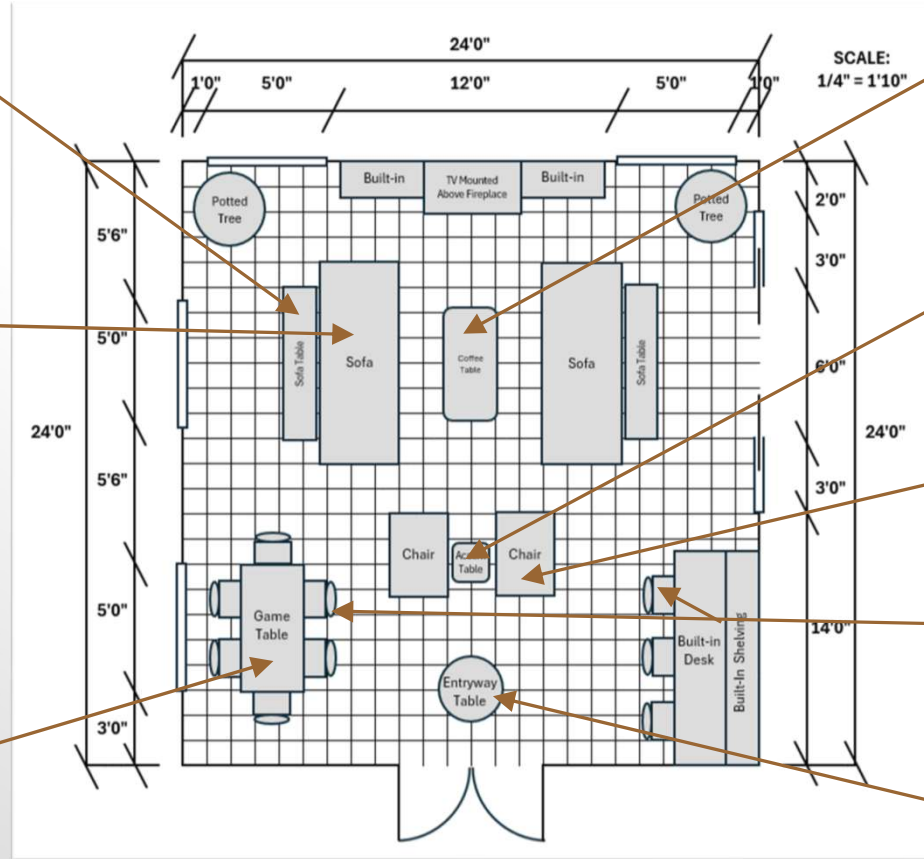

FLOOR PLAN + FURNITURE LAYOUT

FLOOR PLAN OVERVIEW

Floor Plan with Furniture + Lighting

Functional Zones

FURNITURE LAYOUT

Sofa Tables (qty 2)

73" Width x 16" Depth x 28" Height

Sofas (qty 2)

84" Width x 38" Depth x 34" Height

Game Table

60" Width x 30" Depth x 30" Height

Coffee Table

54" Width x 25" Depth x 15" Height

Accent Table

10" Width x 16" Depth x 24" Height

Accent Chairs (qty 2)

29" Width x 37" Depth x 33" Height

Chairs (qty 9)

18" Width x 16" Depth x 36" Height

Entryway Table

30" Diameter x 30" Height

LIGHTING OVERVIEW

Lighting Plan

Lighting Plan + Furniture