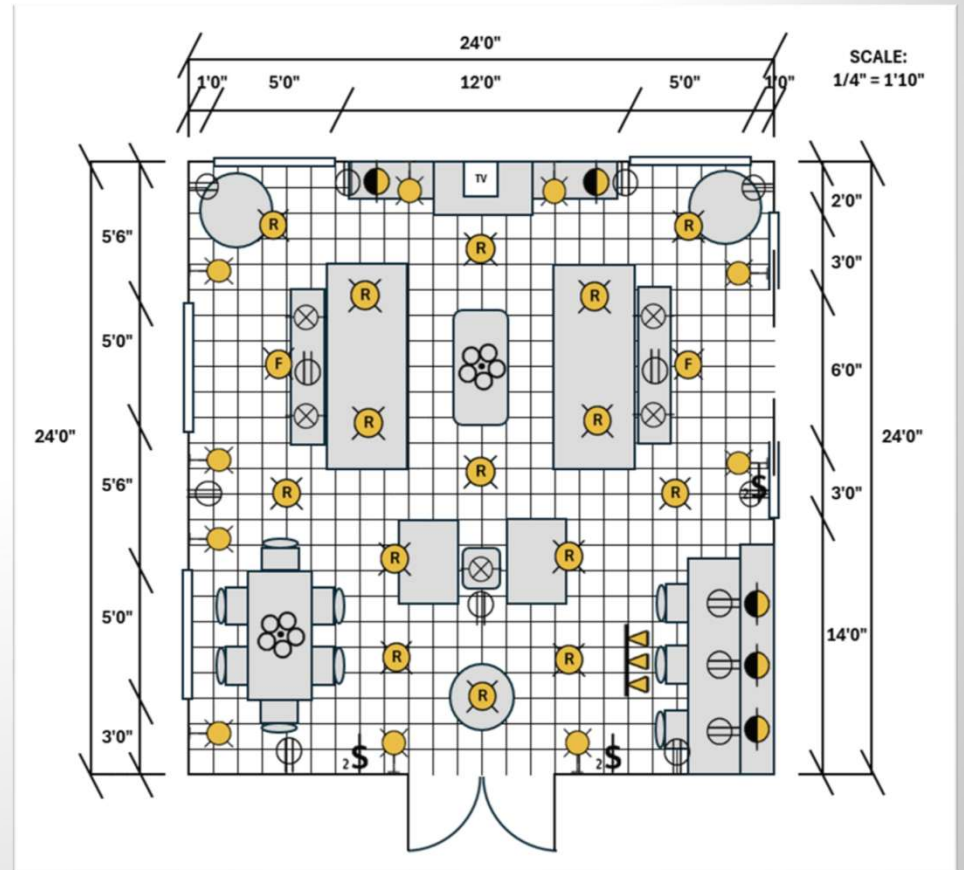

FLOOR PLAN + FURNITURE LAYOUT

FLOOR PLAN OVERVIEW

Floor Plan with Furniture + Lighting

Functional Zones

FURNITURE LAYOUT

Sofa Tables (qty 2)

73" Width x 16" Depth x 28" Height

Sofas (qty 2)

84" Width x 38" Depth x 34" Height

Game Table

60" Width x 30" Depth x 30" Height

Coffee Table

54" Width x 25" Depth x 15" Height

Accent Table

10" Width x 16" Depth x 24" Height

Accent Chairs (qty 2)

29" Width x 37" Depth x 33" Height

Chairs (qty 9)

18" Width x 16" Depth x 36" Height

Entryway Table

30" Diameter x 30" Height

LIGHTING OVERVIEW

Lighting Plan

Lighting Plan + Furniture