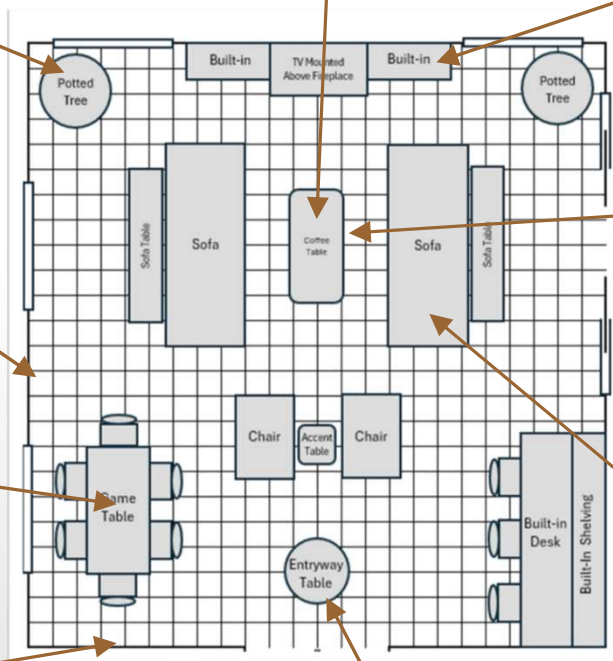

Candle & Decorative Vessel

Painted Art