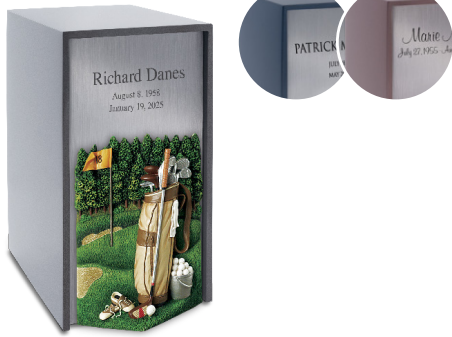

The memorial urn will become the final resting place of your loved one. Many urns can be personalized and engraved. These memorial containers will provide you, your family, and the community a lasting focal point for healing and strength.

Keepsakes provide a way to create individual tributes to cherish. Designed to hold a small portion of cremated remains or other mementos, keepsakes play an important part in helping the family and friends heal.