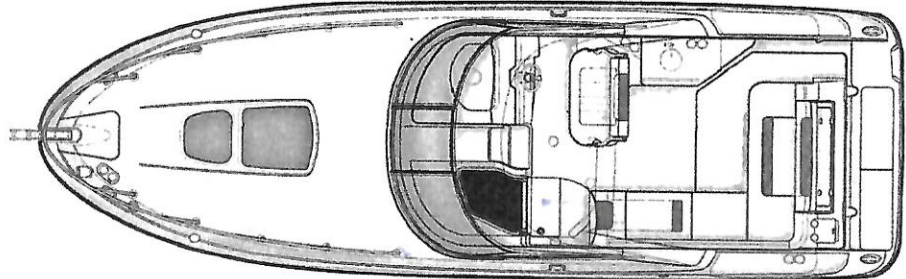

Inventory and Equipment List
Sea Ray 310 Sundancer
"Liquid Sunshine"

Fiberglass Deep-Vee Cruiser
Length overall: 33' 4"
LWL: 31'
Beam: 10' 5"
Draft: 3' 6"
Displacement: 13,350 lbs.
Fuel capacity: 200 gal.
Water capacity: 35 gal.
Fuel consumption: TBD
Cruise Speed" 30 mph approx.
Vertical clearance: 10' 3"
Berths: 2
Cabin flooring: Carpeting
Entry doors: Folding
Dining table with settee seating
Entertainment center
Heads: (1) Vacu-flush with 28 gal. holding
Shower, wet head
Interior lighting, 24 VDC /110 VAC
Power: Twin Merc Cruisers Gas 350 Mag.
 With Bravo 3 Drives
Fuel Filtration: Racor
Air conditioning and heat: (1) Cruise Air 6000 BTU
Heavy-duty marine batteries: (4) Group 27
Battery charger: Pro Mariner 12 VDC 30 Amp
Electrical control panels, 12 VDC & 110 VAC
Inverter: 110 Watt
Steering: Power Assist
Bilge pumps: (3) Sahara S1100
Hot and Cold pressure water system
Shore power system: 30 Amp 125 V.
Refrigerator/Freezer: Dometic Coolmatic
Stove: 1-burner Kenyon Alcohol
Microwave Oven
AM/FM Stereo
Color TV: LG 24"