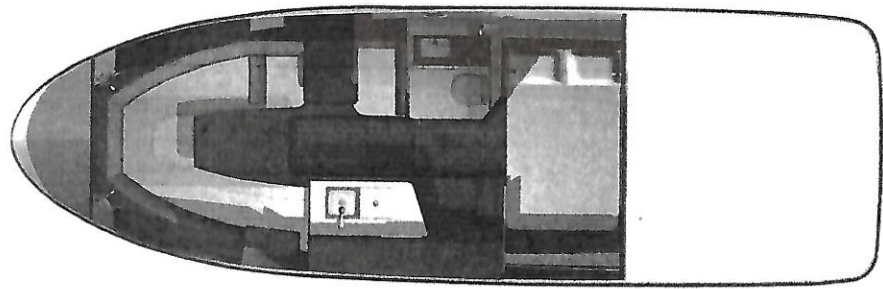

SOUTHWEST FLORIDA YACHTS[®]

INC.

Sea Ray 310 Sundancer- Twin Engine with bow thruster “Liquid Sunshine”

Comments: What could be better than a little boating mixed with a lot of sunshine? “Liquid Sunshine” has just what you need! Join us soon for a short or a long cruise aboard “Liquid Sunshine!”

Inventory and Equipment List
Sea Ray 310 Sundancer
"Liquid Sunshine"

Fiberglass Deep-Vee Cruiser
Length overall: 33' 4"
LWL: 31'
Beam: 10' 5"
Draft: 3' 6"
Displacement: 13,350 lbs.
Fuel capacity: 200 gal.
Water capacity: 35 gal.
Fuel consumption: TBD
Cruise Speed" 30 mph approx.
Vertical clearance: 10' 3"
Berths: 2
Cabin flooring: Carpeting
Entry doors: Folding
Dining table with settee seating
Entertainment center
Heads: (1) Vacu-flush with 28 gal. holding
Shower, wet head
Interior lighting, 24 VDC /110 VAC
Power: Twin Merc Cruisers Gas 350 Mag.
 With Bravo 3 Drives
Fuel Filtration: Racor
Air conditioning and heat: (1) Cruise Air 6000 BTU
Heavy-duty marine batteries: (4) Group 27
Battery charger: Pro Mariner 12 VDC 30 Amp
Electrical control panels, 12 VDC & 110 VAC
Inverter: 110 Watt
Steering: Power Assist
Bilge pumps: (3) Sahara S1100
Hot and Cold pressure water system
Shore power system: 30 Amp 125 V.
Refrigerator/Freezer: Dometic Coolmatic
Stove: 1-burner Kenyon Alcohol
Microwave Oven
AM/FM Stereo
Color TV: LG 24"