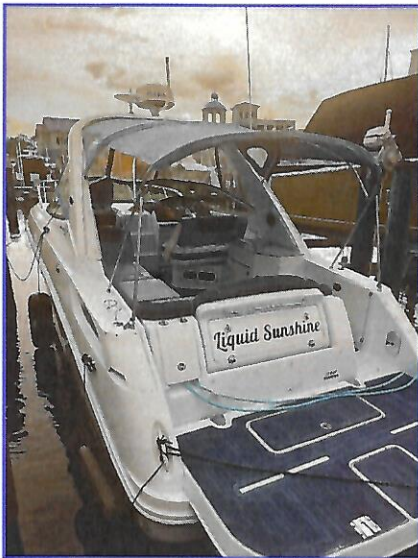

SOUTHWEST FLORIDA YACHTS[®]

INC.

Sea Ray 310 Sundancer- Twin Engine with bow thruster “Liquid Sunshine”

Comments: What could be better than a little boating mixed with a lot of sunshine? “Liquid Sunshine” has just what you need! Join us soon for a short or a long cruise aboard “Liquid Sunshine!”

Inventory and Equipment List
Sea Ray 310 Sundancer
"Liquid Sunshine"

Fiberglass Deep-Vee Cruiser
Length overall: 33' 4"
LWL: 31'
Beam: 10' 5"
Draft: 3' 6"
Displacement: 13,350 lbs.
Fuel capacity: 200 gal.
Water capacity: 35 gal.
Fuel consumption: TBD
Cruise Speed" 30 mph approx.
Vertical clearance: 10' 3"
Berths: 2
Cabin flooring: Carpeting
Entry doors: Folding
Dining table with settee seating
Entertainment center
Heads: (1) Vacu-flush with 28 gal. holding
Shower, wet head
Interior lighting, 24 VDC /110 VAC
Power: Twin Merc Cruisers Gas 350 Mag.
 With Bravo 3 Drives
Fuel Filtration: Racor
Air conditioning and heat: (1) Cruise Air 6000 BTU
Heavy-duty marine batteries: (4) Group 27
Battery charger: Pro Mariner 12 VDC 30 Amp
Electrical control panels, 12 VDC & 110 VAC
Inverter: 110 Watt
Steering: Power Assist
Bilge pumps: (3) Sahara S1100
Hot and Cold pressure water system
Shore power system: 30 Amp 125 V.
Refrigerator/Freezer: Dometic Coolmatic
Stove: 1-burner Kenyon Alcohol
Microwave Oven
AM/FM Stereo
Color TV: LG 24"