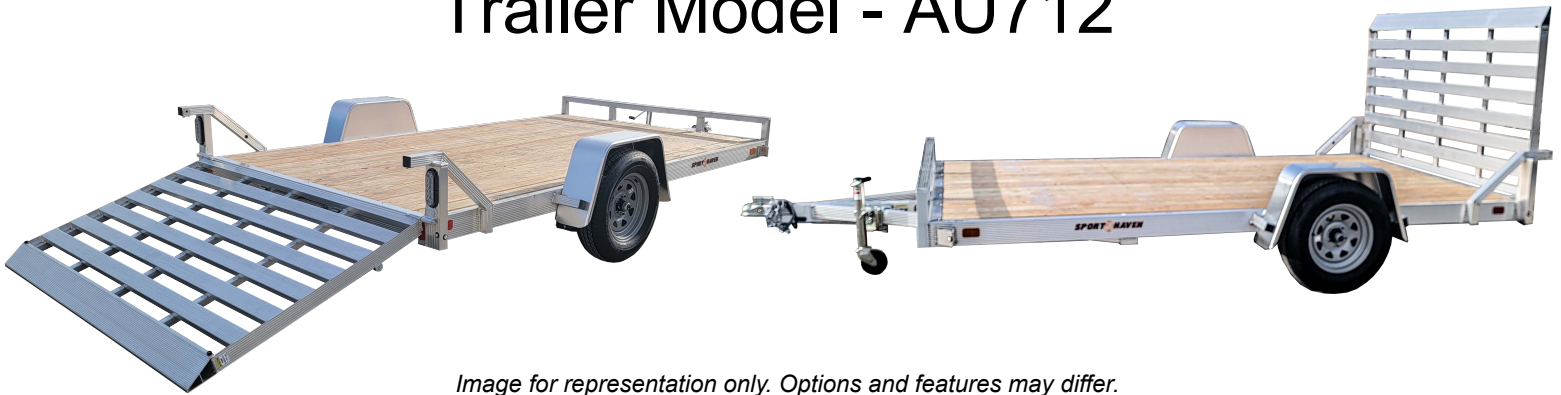

SPORT & HAVEN™

Trailer Model - AU712

Image for representation only. Options and features may differ.

SPECIFICATIONS

Axles / Brakes	Deck Size	Load Capacity	GVWR	Tire Size
1/0	7' x 12'	800	2990	ST205/75R15

Standard Features

- Tongue Jack
- 3500 lb Dexter Spring Axle(s), 4" Drop
- 1750 lb Capacity Bolt On Ramp
- All Aluminum Tube Frame
- A-Frame Tongue
- LED Lights
- 5/4"x6" ProWood DuraColor Decking
- Hook/Tie-Down Receivers, 4'-5' Apart
- Radial Tires
- 15" Silver E-Coat Rims
- 2" x 5" Double Hollow Side Frame

Options

- Single Stud Tie-Down w/Round Ring - 1,000 lb Working Load Limit
- Heavy Duty D-Rings
- Bolt-On Spare Mount - Front Mount
- Stake Pockets w/rub rail
- Folding Ramp
- Stabilizer Jacks (pair) - w/quick pin adjustment
- Extended Front Rail Upgrade
- Upgrade to Alum Rims