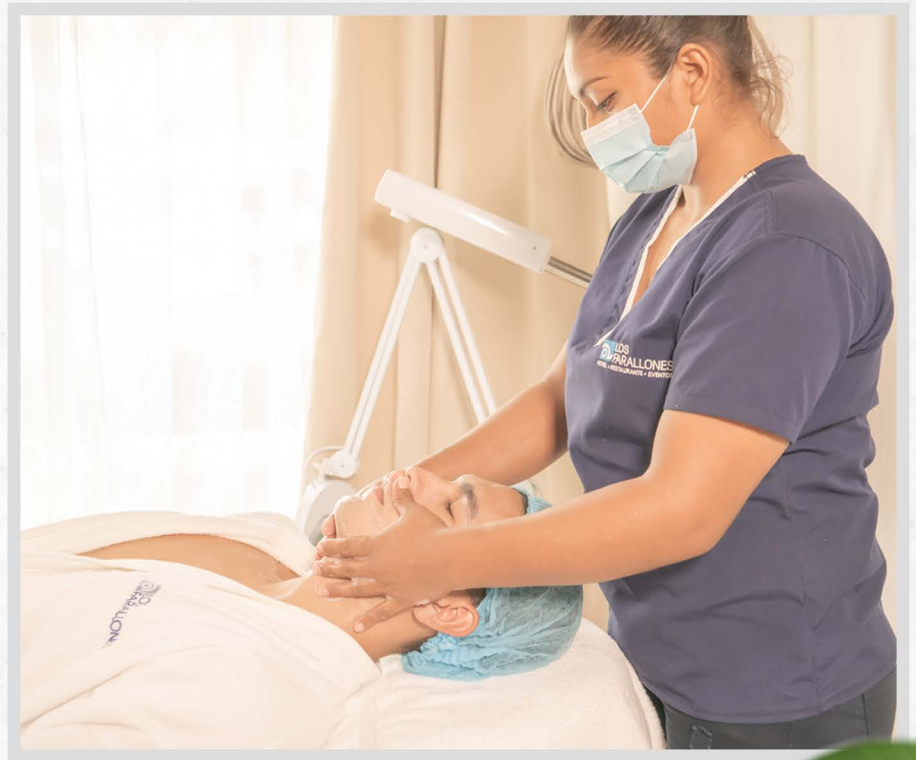

\$120.⁰⁰

Skin Basic

1 hr. y 25 minutos

Essential Deep cleansing treatment/
Facial hidratante
55 min

Silky Skin Seaweed Body Scrub
Treatment / Tratamiento exfoliante
corporal de algas marinas
30 min

\$55.00