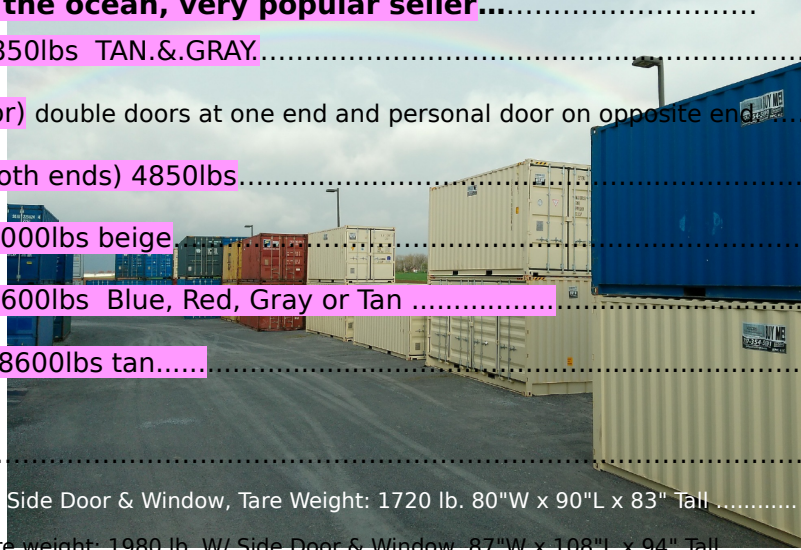

676 N Shirk Road
New Holland, PA 17557
717-354-5691

Price Sheet April 2026

Used containers, one end open, all containers have 1" plywood floor.....

- 20' x 8-1/2' hi reg cube 4850lbs **7'8" w x 7'5-1/2" h x 19'4" ID**.....Grade B...\$1800...CC. \$1836
- 40' x 9-1/2' hi cube 8600lbs.....**7'8" w x 8'5-1/2" h x 39'4" ID**.....Grade B...\$2500...CC \$2550

Like new used one trip across the ocean, very popular seller.....

- 20' x 8.5' hi reg cube 1 end open 4850lbs **TAN.& GRAY**.....\$2900...CC \$2958
- 20' x 8.5" hi Reg Cube 1 trip, **(3 door)** double doors at one end and personal door on opposite end.....\$3200...CC \$3264
- 20' x 8-1/2' hi **reg cube (Doors on both ends)** 4850lbs.....\$3500...CC \$3570
- 20' x 9-1/2' hi **Hi cube 1 end open 5000lbs beige**.....\$3500...CC \$3570
- 40' x 9-1/2' hi **Hi cube 1 end open 8600lbs Blue, Red, Gray or Tan**\$3800....CC \$3876
- 40' x 9-1/2' hi **Hi cube 2 ends open 8600lbs tan**.....\$4700. .CC \$4794

Side open options.....

- 8' Gray 1 end open portable container, W/ Side Door & Window, Tare Weight: 1720 lb. 80"W x 90"L x 83" Tall\$2900...CC \$2958
- 9' Gray 1 end open portable container, Tare weight: 1980 lb. W/ Side Door & Window, 87"W x 108"L x 94" Tall\$3000...CC \$3060
- 20' x 8-1/2' reg cube 1 trip tan, 2 sets of doors on the side 92" W x 7' 2" H each 5760lbs.....\$5400...CC \$5508
- 20' x 8-1/2' reg cube 1 trip tan, open side bi-fold doors 18' 8 1/2" x 7' 2" H 6790lbs\$5800...CC \$5916
- 40' x 9-1/2' hi cube w/doors on the side...Tare Weight: 9050 lb.....(4 side doors width 7' 8" x 8'4" high).....\$7400...CC \$7548