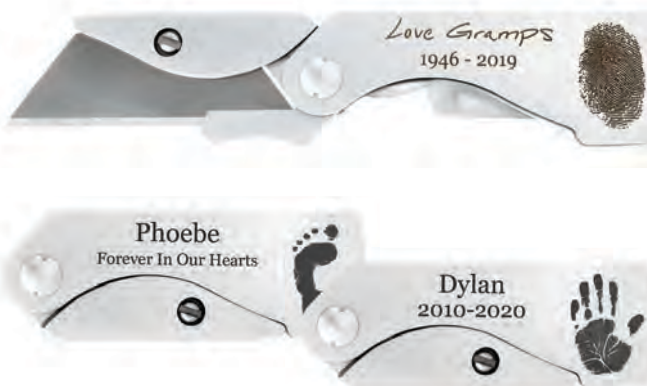

### Braided Leather and Stainless Steel Bracelet

71213738 - Without Chamber

71236793 - With Chamber (Access: Top Side)

This masculine, heavy duty woven Italian leather band features a sturdy matte finish and stainless steel fitting that is personalized with your choice of engraving. Magnetic closure.

- Available in 7.5", 8", 8.5" and 9" sizes. (Inside Diameter)
- Width: 0.47"
- Thickness: 0.2"

**PRICES STARTING AT**  
**WITHOUT CHAMBER - \$150**  
**WITH CHAMBER - \$190**

Shown: Top to Bottom: Fingerprint, Handwriting & Text\*,  
Baby Footprint & Text\*, Baby Handprint & Text\*

### Gerber EAB Utility Knife

71213737

The Gerber Exchange-A-Blade features contractor grade utility blades that can be easily replaced and is personalized with engraving such as a fingerprint, signatures or text, or several different combinations to create your own unique memorial to honor a loved one.