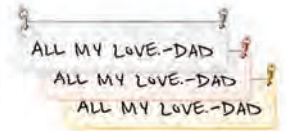

Handwriting