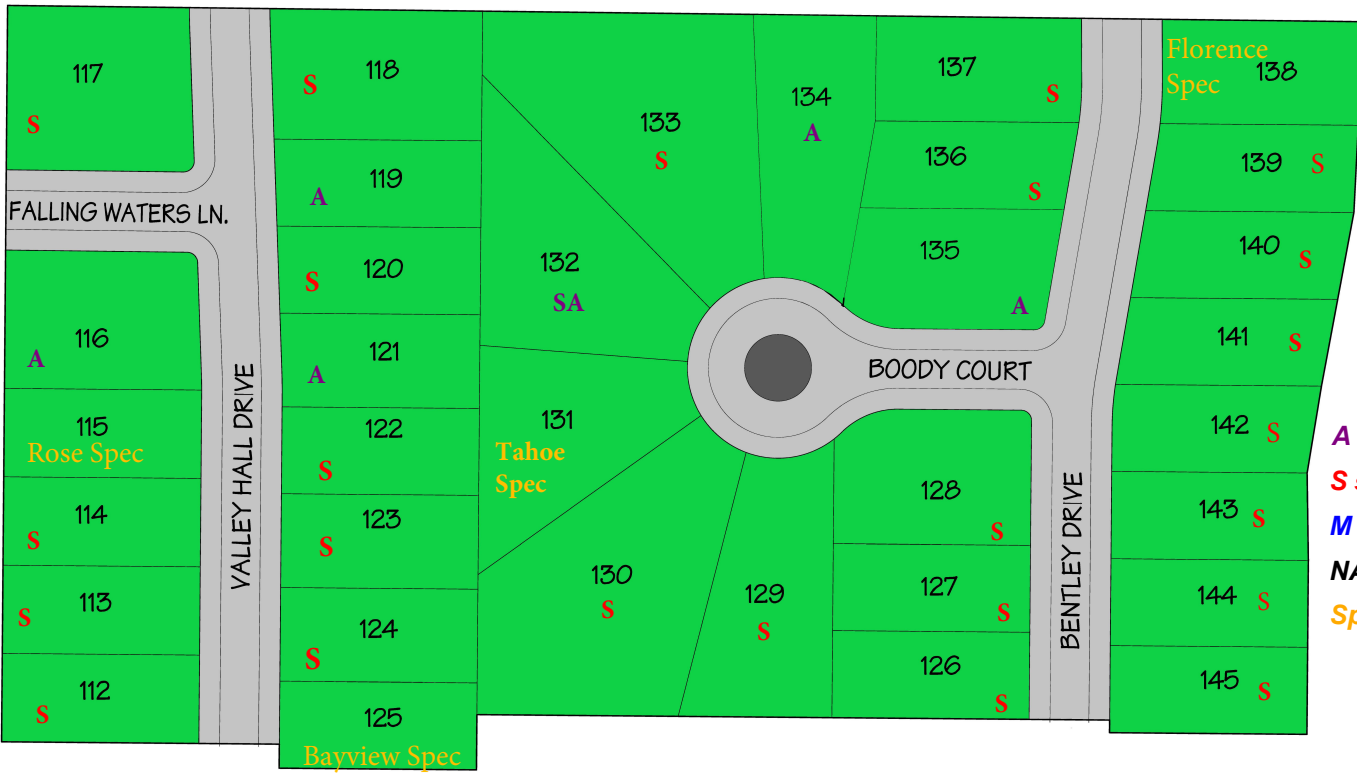

BUCKEYE BUILDS THE HOME,
YOU BUILD THE MEMORIES.

These Lots Won't Last!

Summerfield Plat 5

LEGEND
A available lot
S sold
M model
NA not available
Spec available home

419-843-2625
www.buildwithbuckeye.com

05.21.25