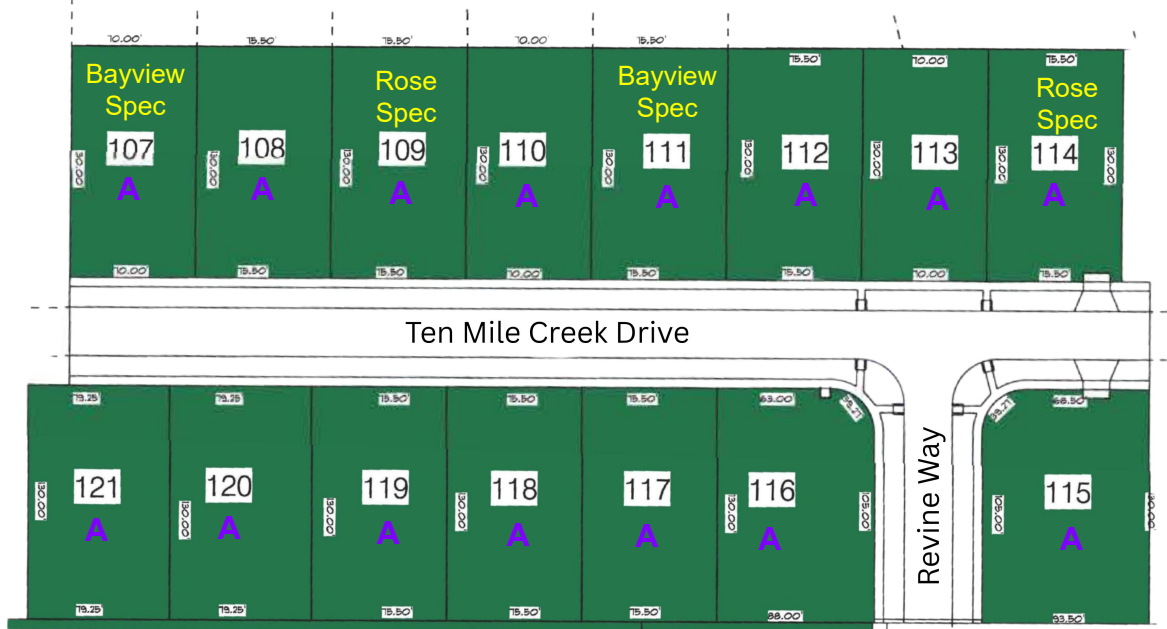

Bridgecreek Plat 6 Current Available Lots

- LEGEND**
- A available lot
 - S sold
 - M model
 - NA not available
 - Spec available home

Buckeye Builds The Home, You Build The Memories...

Real Estate Services