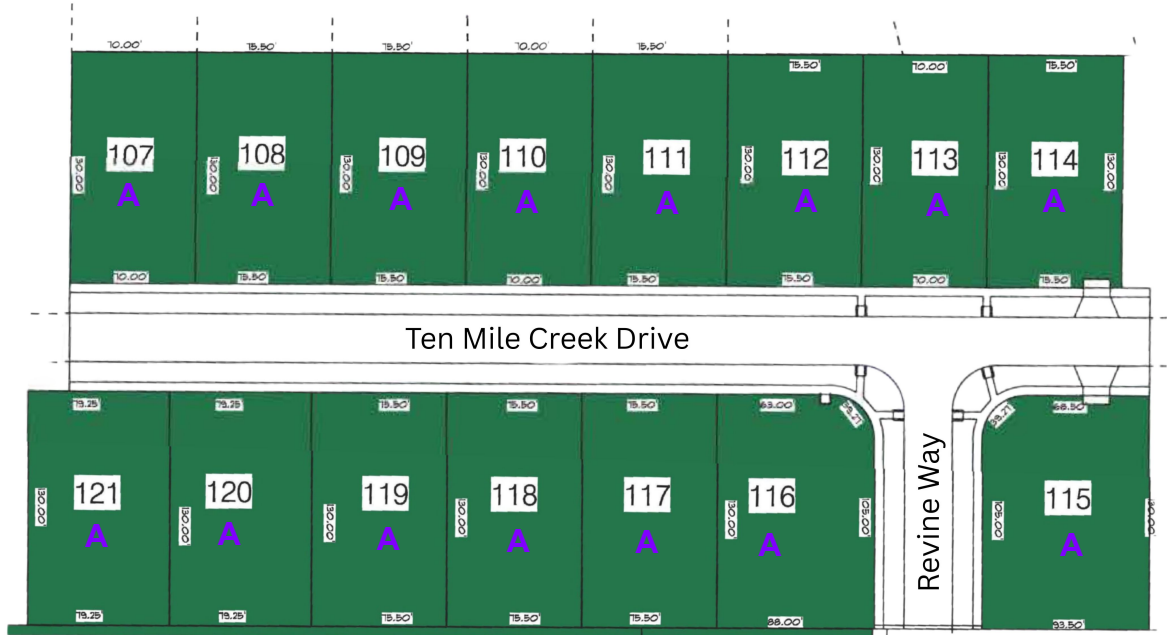

Bridgecreek Plat 6 Current Available Lots

- LEGEND**
- A available lot
 - S sold
 - M model
 - NA not available
 - Spec available home

Buckeye Builds The Home, You Build The Memories...

Real Estate Services