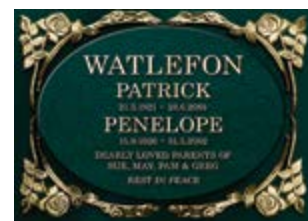

Upright Monuments

PIU' E' MAMA INSIEME PER SEMPRE

Bronze Memorials

Bronze plaques are a timeless choice with multiple options for colours, edges and borders. These classic markers are commonly preferred due to their resiliency and sleek style.