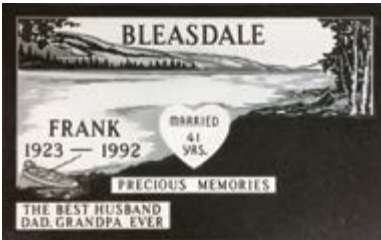

Marker Restoration

Cleaning, repainting and inscription. Surrey Monuments offers maintenance and refurbishing of markers. We understand that removing a marker is a delicate process for our customers. Our staff is highly trained in handling and transporting existing grave markers.

Before & After Photos

While proper maintenance will go a long way towards preserving memorials or headstones, deterioration can still occur. Natural forces such as wind, rain, floods, earthquakes, and sadly acts of vandalism can cause breakage that will require extensive work to restore your loved-ones memorial.