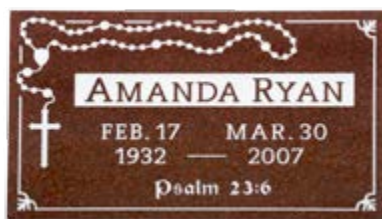

Sunk Letters / Flash Panel

Raised Letters on Red

Common Monument Styles

Granite Memorials

Selecting a memorial is a very emotional experience for some, especially with all the undertaking that comes with a loved one's passing. Our designers are highly skilled and knowledgeable at producing memorials that capture the personal essence of your loved one.

Cremation Markers

Create an intimate personalized marker that expresses the spirit of a loved one with the beautiful simplicity of words and adornment. Cremation markers are available for single or double burials. Sizes vary and depend on the cemetery regulations.