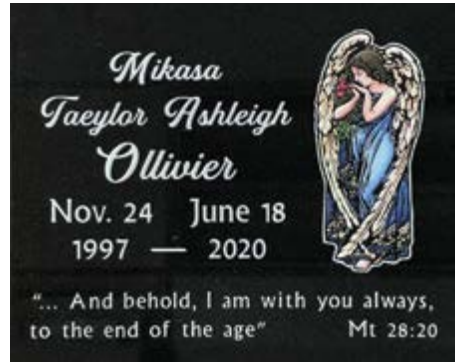

Sunk Letters / Flash Panel

Raised Letters on Red

Common Monument Styles

Granite Memorials

Selecting a memorial is a very emotional experience for some, especially with all the undertaking that comes with a loved one's passing. Our designers are highly skilled and knowledgeable at producing memorials that capture the personal essence of your loved one.

Cremation Markers

Create an intimate personalized marker that expresses the spirit of a loved one with the beautiful simplicity of words and adornment. Cremation markers are available for single or double burials. Sizes vary and depend on the cemetery regulations.