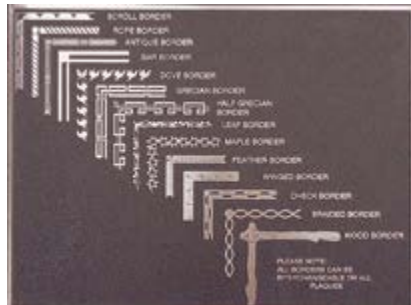

Upright Monuments

PIU' E' MAMA INSIEME PER SEMPRE

Bronze Memorials

Bronze plaques are a timeless choice with multiple options for colours, edges and borders. These classic markers are commonly preferred due to their resiliency and sleek style.

Bronze Accents, Colours, Fonts, & Borders

Hammered Vase

Phoenix Vase

OBCO Vase

Ring Assembly

PHOENIX PURPLE Code PP	FERGUSON RED Code FR
CASINO BLUE Code CB	NAVY BLUE Code NB
BURGUNDY Code BC	MAROON Code MC
TURQUOISE Code TQ	BLACK Code BM
HOLLY GREEN Code HG	DARK GREEN Code DG
DARK BROWN Code DB	PHOENIX BROWN Code XX
BROWN GOLD Code BG	BLACK CHERRY Code BCC

Niche Wreath

Memorial Photos

Memorial photos are made of ceramic and enameled steel and come in a variety of shapes and sizes. Covered and Opened Frames are also available.

Lift Covered Frame

Covered Frame