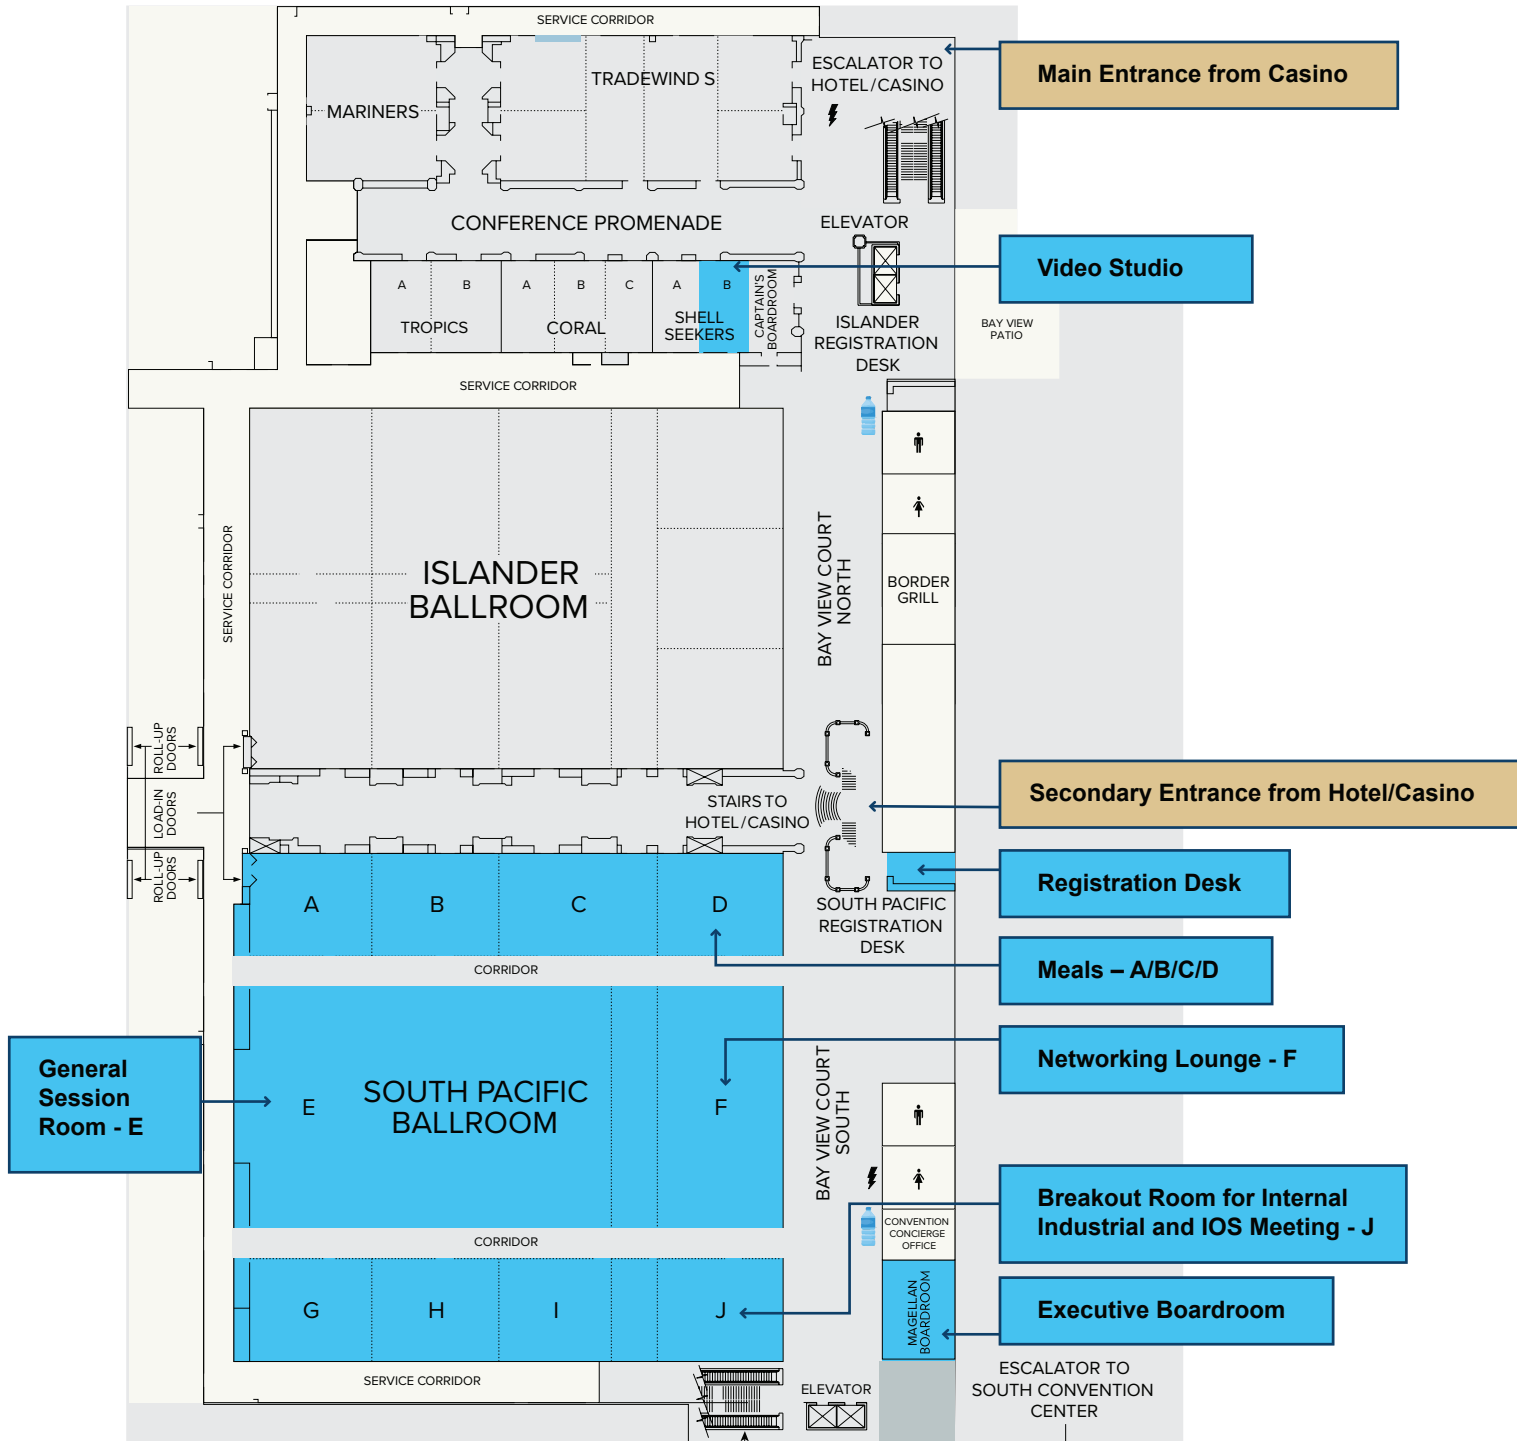

MANDALAY BAY RESORT AND CASINO NORTH CONVENTION CENTER

MAP LEGEND

- MEN'S ROOM 
- WOMEN'S ROOM 
- CHARGING STATION 
- HYDRATION STATION 