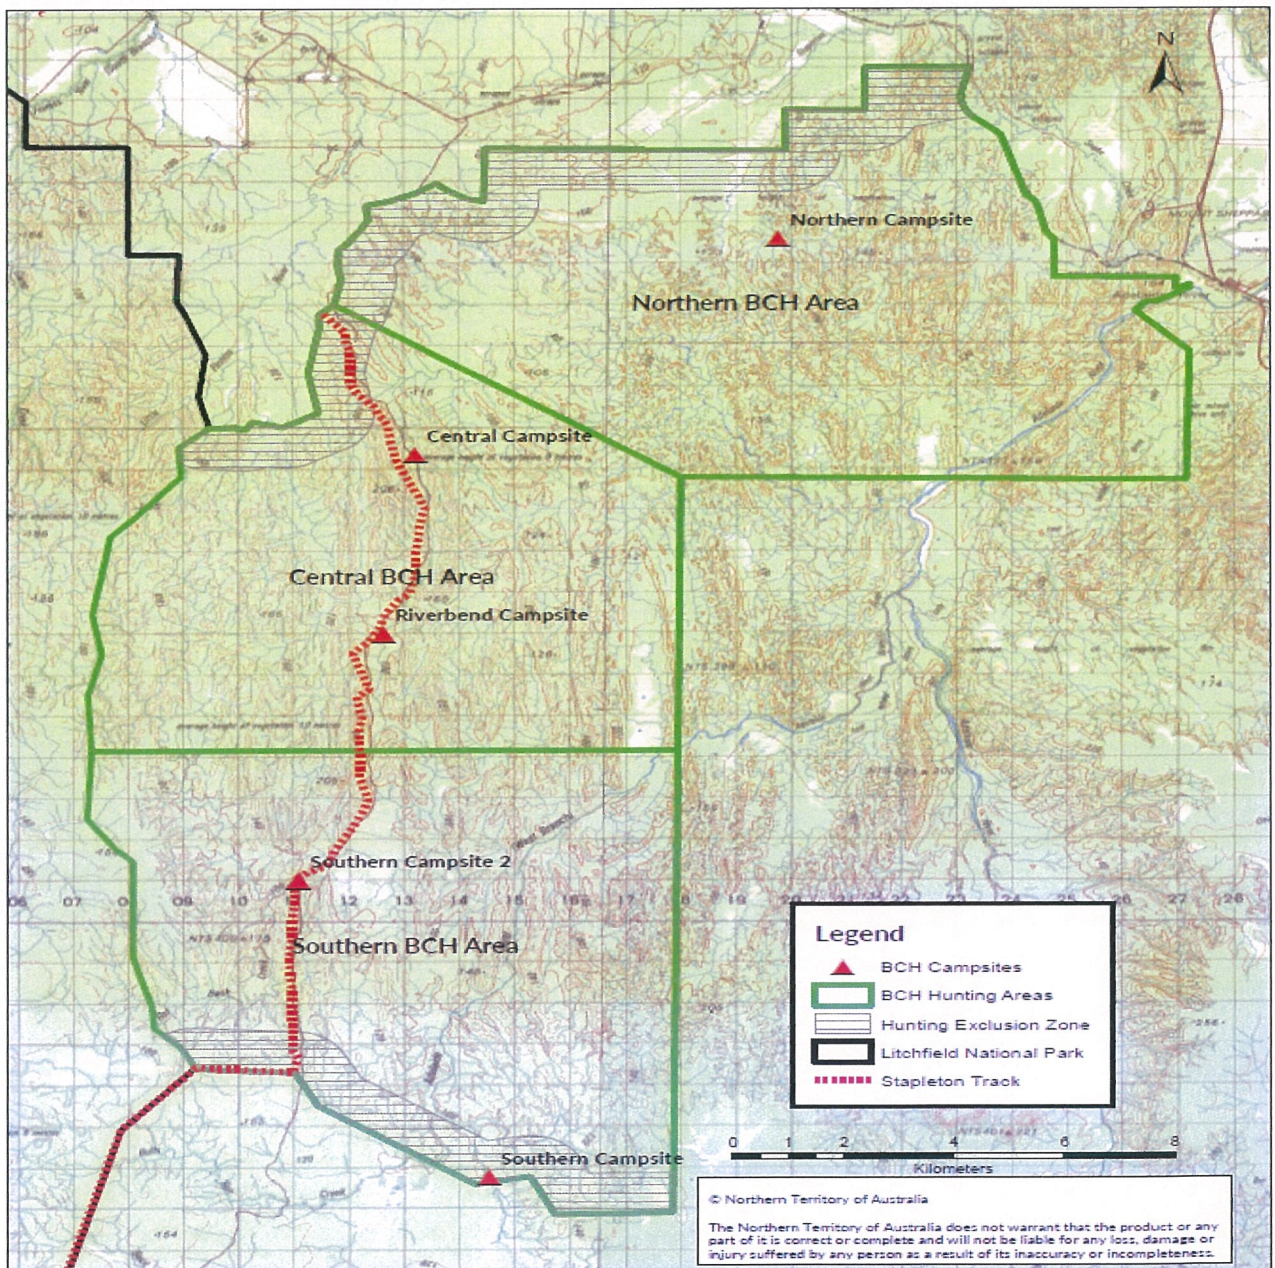

# Appendix 1 – BACK COUNTRY HUNTING AREA STAPLETON TRACK LITCHFIELD NATIONAL PARK

© Northern Territory of Australia  
 The Northern Territory of Australia does not warrant that the product or any part of it is correct or complete and will not be liable for any loss, damage or injury suffered by any person as a result of its inaccuracy or incompleteness.