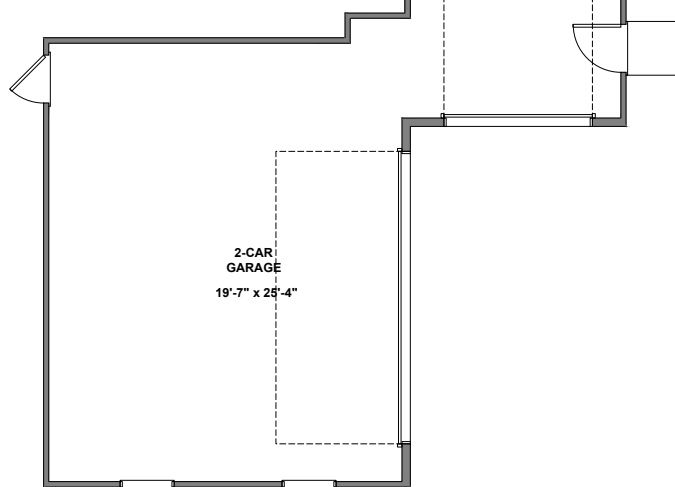

OPT 4-PANEL FRENCH DOORS

OPT 4-PANEL SLIDING DOORS

OPT SLIDING DOORS

OPT FRENCH DOORS

GREAT
ROOM
17'11" x 16'4"

GREAT ROOM
REAR DOOR OPTIONS

OPT. LUXURY BATH 2
42"x60" GARDEN TUB w/ CERAMIC TUB SURROUND
36"x60" TILE SHOWER PAN TILE WALLS w/ 12" TILE SEAT

OPT. LUXURY BATH 3
42"x60" GARDEN TUB w/ CERAMIC TUB SURROUND
42"x48" FRAMED TILE SHOWER BASE TILE WALLS w/ 12" TILE SEAT

OPT. LUXURY BATH 4
42"x72" GARDEN TUB
36"x60" FIBERGLASS SHOWER UNIT

OPT. LUXURY BATH 5
42"x72" GARDEN TUB w/ CERAMIC TUB SURROUND
36"x60" SHOWER w/ TILE PAN & WALLS w/ 12" TILE SEAT

OPT. LUXURY BATH 6
42"x72" GARDEN TUB w/ CERAMIC TUB SURROUND
42"x48" FRAMED TILE SHOWER BASE TILE WALLS w/ 12" TILE SEAT

PRIMARY SUITE
OPT FAUX BEAMS
WITH VAULT CEILING

Primary Bath Options

OPT. 3-CAR SIDE LOAD GARAGE

OPT. 3-CAR FRONT LOAD GARAGE

OPT. 2-CAR SIDE LOAD GARAGE

OPT. 3-CAR COURTY GARAGE OPTION 1

OPT. 3-CAR COURTY GARAGE OPTION 2

2 STORY GREAT ROOM w/8" DRYWALL BEAMS AND CROWN MOLDING

OPT SHOWER

OPT GARDEN TUB/SHOWER