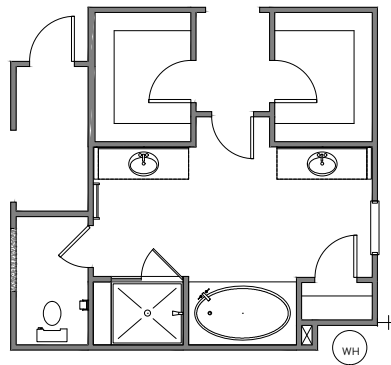

Kitchen

FULL SIZE
COVERED
PORCH
29'6" x 10'0"

FULL SIZE
SCREENED
PORCH
29'6" x 10'0"

COVERED
PORCH
11'2" x 10'0"

SCREENED
PORCH
18'1" x 10'0"

SCREENED
PORCH
12'1" x 10'0"

COVERED
PORCH
12'1" x 10'0"

Rear Porch Options

OPT 4-PANEL FRENCH DOORS

OPT 4-PANEL SLIDING DOORS

OPT SLIDING DOORS

OPT FRENCH DOORS

GREAT
ROOM
17'11" x 16'4"

GREAT ROOM
REAR DOOR OPTIONS

OPT. LUXURY BATH 2
42"x60" GARDEN TUB w/ CERAMIC TUB SURROUND
36"x60" TILE SHOWER PAN TILE WALLS w/ 12" TILE SEAT

OPT. LUXURY BATH 3
42"x60" GARDEN TUB w/ CERAMIC TUB SURROUND
42"x48" FRAMED TILE SHOWER BASE TILE WALLS w/ 12" TILE SEAT

OPT. LUXURY BATH 4
42"x72" GARDEN TUB
36"x60" FIBERGLASS SHOWER UNIT

OPT. LUXURY BATH 5
42"x72" GARDEN TUB w/ CERAMIC TUB SURROUND
36"x60" SHOWER w/ TILE PAN & WALLS w/ 12" TILE SEAT

OPT. LUXURY BATH 6
42"x72" GARDEN TUB w/ CERAMIC TUB SURROUND
42"x48" FRAMED TILE SHOWER BASE TILE WALLS w/ 12" TILE SEAT

PRIMARY SUITE
OPT FAUX BEAMS
WITH VAULT CEILING

Primary Bath Options

OPT. 3-CAR SIDE LOAD GARAGE