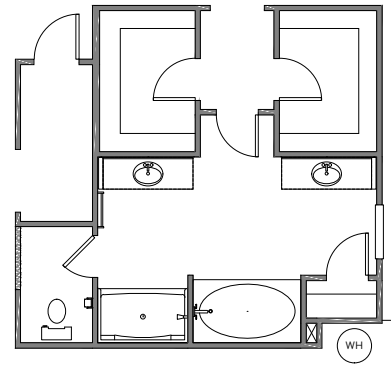

Kitchen

FULL SIZE
COVERED
PORCH
29'6" x 10'0"

FULL SIZE
SCREENED
PORCH
29'6" x 10'0"

COVERED
PORCH
11'2" x 10'0"

SCREENED
PORCH
18'1" x 10'0"

SCREENED
PORCH
12'1" x 10'0"

COVERED
PORCH
12'1" x 10'0"

Rear Porch Options

OPT 4-PANEL FRENCH DOORS

OPT 4-PANEL SLIDING DOORS

OPT SLIDING DOORS

OPT FRENCH DOORS

GREAT
ROOM
17'11" x 16'4"

GREAT ROOM
REAR DOOR OPTIONS

OPT. LUXURY BATH 2
42"x60" GARDEN TUB w/ CERAMIC TUB SURROUND
36"x60" TILE SHOWER PAN TILE WALLS w/ 12" TILE SEAT

OPT. LUXURY BATH 3
42"x60" GARDEN TUB w/ CERAMIC TUB SURROUND
42"x48" FRAMED TILE SHOWER BASE TILE WALLS w/ 12" TILE SEAT

OPT. LUXURY BATH 4
42"x72" GARDEN TUB
36"x60" FIBERGLASS SHOWER UNIT

OPT. LUXURY BATH 5
42"x72" GARDEN TUB w/ CERAMIC TUB SURROUND
36"x60" SHOWER w/ TILE PAN & WALLS w/ 12" TILE SEAT

OPT. LUXURY BATH 6
42"x72" GARDEN TUB w/ CERAMIC TUB SURROUND
42"x48" FRAMED TILE SHOWER BASE TILE WALLS w/ 12" TILE SEAT

PRIMARY SUITE
OPT FAUX BEAMS
WITH VAULT CEILING

Primary Bath Options

OPT. 3-CAR SIDE LOAD GARAGE