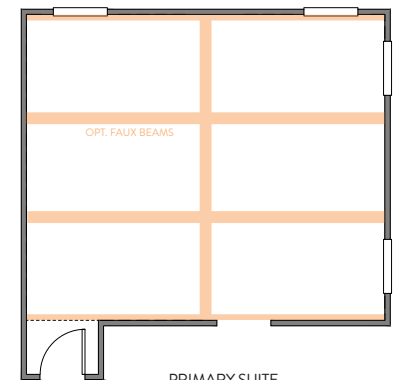

OPT 4-PANEL FRENCH DOORS

OPT 4-PANEL SLIDING DOORS

OPT SLIDING DOORS

OPT FRENCH DOORS

GREAT
ROOM
17'11" x 16'4"

GREAT ROOM
REAR DOOR OPTIONS

OPT. LUXURY BATH 2
42"x60" GARDEN TUB w/ CERAMIC TUB SURROUND
36"x60" TILE SHOWER PAN TILE WALLS w/ 12" TILE SEAT

OPT. LUXURY BATH 3
42"x60" GARDEN TUB w/ CERAMIC TUB SURROUND
42"x48" FRAMED TILE SHOWER BASE TILE WALLS w/ 12" TILE SEAT

OPT. LUXURY BATH 4
42"x72" GARDEN TUB
36"x60" FIBERGLASS SHOWER UNIT

OPT. LUXURY BATH 5
42"x72" GARDEN TUB w/ CERAMIC TUB SURROUND
36"x60" SHOWER w/ TILE PAN & WALLS w/ 12" TILE SEAT

OPT. LUXURY BATH 6
42"x72" GARDEN TUB w/ CERAMIC TUB SURROUND
42"x48" FRAMED TILE SHOWER BASE TILE WALLS w/ 12" TILE SEAT

PRIMARY SUITE
OPT FAUX BEAMS
WITH VAULT CEILING

Primary Bath Options

OPT. 3-CAR SIDE LOAD GARAGE