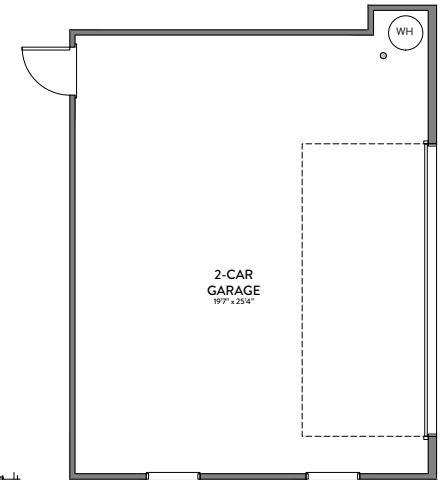

OPT 4-PANEL FRENCH DOORS

OPT 4-PANEL SLIDING DOORS

OPT SLIDING DOORS

OPT FRENCH DOORS

GREAT
ROOM
17'11" x 16'4"

GREAT ROOM
REAR DOOR OPTIONS

OPT. LUXURY BATH 2
42"x60" GARDEN TUB w/ CERAMIC TUB SURROUND
36"x60" TILE SHOWER PAN TILE WALLS w/ 12" TILE SEAT

OPT. LUXURY BATH 3
42"x60" GARDEN TUB w/ CERAMIC TUB SURROUND
42"x48" FRAMED TILE SHOWER BASE TILE WALLS w/ 12" TILE SEAT

OPT. LUXURY BATH 4
42"x72" GARDEN TUB
36"x60" FIBERGLASS SHOWER UNIT

OPT. LUXURY BATH 5
42"x72" GARDEN TUB w/ CERAMIC TUB SURROUND
36"x60" SHOWER w/ TILE PAN & WALLS w/ 12" TILE SEAT

OPT. LUXURY BATH 6
42"x72" GARDEN TUB w/ CERAMIC TUB SURROUND
42"x48" FRAMED TILE SHOWER BASE TILE WALLS w/ 12" TILE SEAT

PRIMARY SUITE
OPT FAUX BEAMS
WITH VAULT CEILING

Primary Bath Options

OPT. 3-CAR SIDE LOAD GARAGE

OPT. 3-CAR FRONT LOAD GARAGE

OPT. 2-CAR SIDE LOAD GARAGE

OPT. 3-CAR COURTY GARAGE OPTION 1

OPT. 3-CAR COURTY GARAGE OPTION 2

2 STORY GREAT ROOM w/8" DRYWALL BEAMS AND CROWN MOLDING

OPT SHOWER

OPT GARDEN TUB/SHOWER