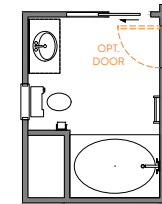

OPT. LUXURY BATH 6
42"x72" GARDEN TUB w/ CERAMIC TUB SURROUND
42"x48" FRAMED TILE SHOWER BASE TILE WALLS w/ 12" TILE SEAT

PRIMARY SUITE
OPT FAUX BEAMS
WITH VAULT CEILING

Primary Bath Options

OPT. 3-CAR SIDE LOAD GARAGE

OPT. 3-CAR FRONT LOAD GARAGE

OPT. 2-CAR SIDE LOAD GARAGE

OPT. 3-CAR COURTY GARAGE OPTION 1

OPT. 3-CAR COURTY GARAGE OPTION 2

2 STORY GREAT ROOM w/8" DRYWALL BEAMS AND CROWN MOLDING

OPT SHOWER

OPT GARDEN TUB/SHOWER