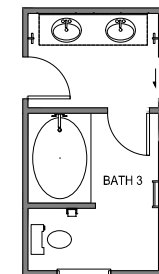

OPT. LUXURY BATH 3
42"x60" GARDEN TUB w/ CERAMIC TUB SURROUND
42"x48" FRAMED TILE SHOWER BASE TILE WALLS w/ 12" TILE SEAT

OPT. LUXURY BATH 4
42"x72" GARDEN TUB
36"x60" FIBERGLASS SHOWER UNIT

OPT. LUXURY BATH 5
42"x72" GARDEN TUB w/ CERAMIC TUB SURROUND
36"x60" SHOWER w/ TILE PAN & WALLS w/ 12" TILE SEAT

OPT. LUXURY BATH 6
42"x72" GARDEN TUB w/ CERAMIC TUB SURROUND
42"x48" FRAMED TILE SHOWER BASE TILE WALLS w/ 12" TILE SEAT

PRIMARY SUITE
OPT FAUX BEAMS
WITH VAULT CEILING

Primary Bath Options

OPT. 3-CAR SIDE LOAD GARAGE

OPT. 3-CAR FRONT LOAD GARAGE

OPT. 2-CAR SIDE LOAD GARAGE

OPT. 3-CAR COURTY GARAGE OPTION 1

OPT. 3-CAR COURTY GARAGE OPTION 2

2 STORY GREAT ROOM w/8" DRYWALL BEAMS AND CROWN MOLDING

OPT SHOWER

OPT GARDEN TUB/SHOWER

Bath 2 Options

OPT SHOWER

OPT GARDEN TUB/SHOWER

Bath 3 Options

Second Floor