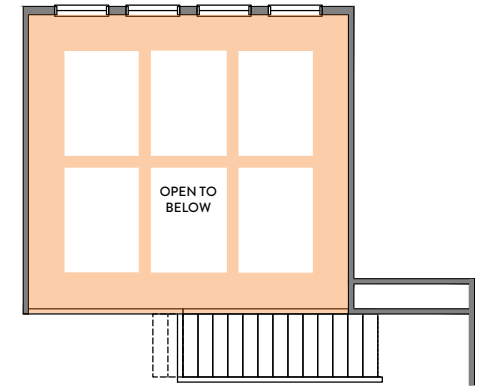

OPT. LUXURY BATH 6
42"x72" GARDEN TUB w/ CERAMIC TUB SURROUND
42"x48" FRAMED TILE SHOWER BASE TILE WALLS w/ 12" TILE SEAT

PRIMARY SUITE
OPT FAUX BEAMS
WITH VAULT CEILING

Primary Bath Options

OPT. 3-CAR SIDE LOAD GARAGE

OPT. 3-CAR FRONT LOAD GARAGE

OPT. 2-CAR SIDE LOAD GARAGE

OPT. 3-CAR COURTY GARAGE OPTION 1

OPT. 3-CAR COURTY GARAGE OPTION 2

2 STORY GREAT ROOM w/8" DRYWALL BEAMS AND CROWN MOLDING

OPT SHOWER

OPT GARDEN TUB/SHOWER