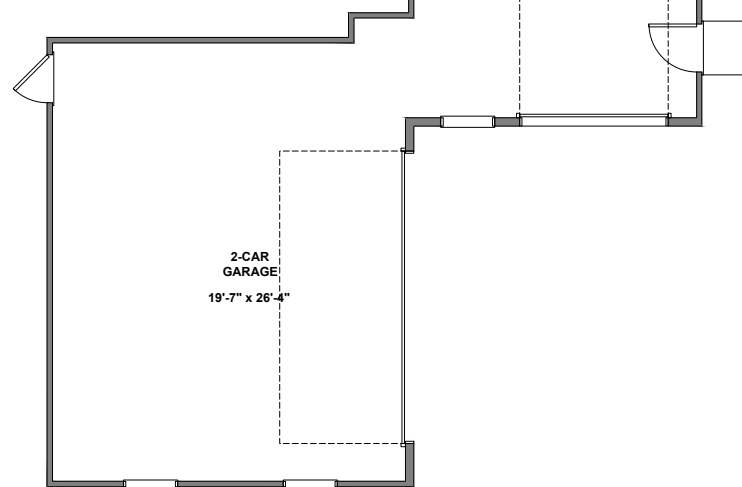

OPT 4-PANEL FRENCH DOORS

OPT 4-PANEL SLIDING DOORS

OPT SLIDING DOORS

OPT FRENCH DOORS

GREAT
ROOM
17'11" x 16'4"

GREAT ROOM
REAR DOOR OPTIONS

OPT. LUXURY BATH 2
42"x60" GARDEN TUB w/ CERAMIC TUB SURROUND
36"x60" TILE SHOWER PAN TILE WALLS w/ 12" TILE SEAT

OPT. LUXURY BATH 3
42"x60" GARDEN TUB w/ CERAMIC TUB SURROUND
42"x48" FRAMED TILE SHOWER BASE TILE WALLS w/ 12" TILE SEAT

OPT. LUXURY BATH 4
42"x72" GARDEN TUB
36"x60" FIBERGLASS SHOWER UNIT

OPT. LUXURY BATH 5
42"x72" GARDEN TUB w/ CERAMIC TUB SURROUND
36"x60" SHOWER w/ TILE PAN & WALLS w/ 12" TILE SEAT

OPT. LUXURY BATH 6
42"x72" GARDEN TUB w/ CERAMIC TUB SURROUND
42"x48" FRAMED TILE SHOWER BASE TILE WALLS w/ 12" TILE SEAT

PRIMARY SUITE
OPT FAUX BEAMS
WITH VAULT CEILING

Primary Bath Options

OPT. 3-CAR SIDE LOAD GARAGE

OPT. 3-CAR FRONT LOAD GARAGE

OPT. 2-CAR SIDE LOAD GARAGE

OPT. 3-CAR COURTY GARAGE OPTION 1

OPT. 3-CAR COURTY GARAGE OPTION 2

2 STORY GREAT ROOM w/8" DRYWALL BEAMS AND CROWN MOLDING

OPT SHOWER

OPT GARDEN TUB/SHOWER