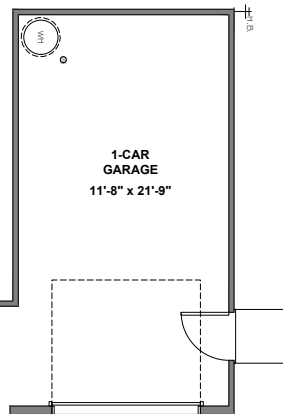

OPT. 3-CAR COURTY GARAGE OPTION 1