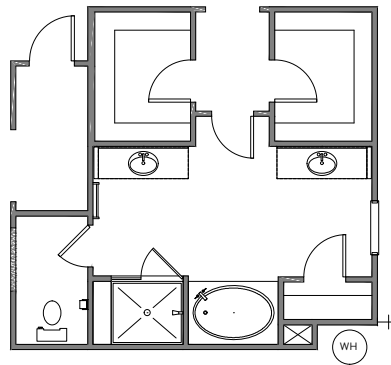

Kitchen

FULL SIZE
COVERED
PORCH
29'6" x 10'0"

FULL SIZE
SCREENED
PORCH
29'6" x 10'0"

COVERED
PORCH
11'2" x 10'0"

SCREENED
PORCH
18'1" x 10'0"

SCREENED
PORCH
12'1" x 10'0"

COVERED
PORCH
12'1" x 10'0"

Rear Porch Options

OPT 4-PANEL FRENCH DOORS

OPT 4-PANEL SLIDING DOORS

OPT SLIDING DOORS

OPT FRENCH DOORS

GREAT
ROOM
17'11" x 16'4"

GREAT ROOM
REAR DOOR OPTIONS

OPT. LUXURY BATH 2
42"x60" GARDEN TUB w/ CERAMIC TUB SURROUND
36"x60" TILE SHOWER PAN TILE WALLS w/ 12" TILE SEAT

OPT. LUXURY BATH 3
42"x60" GARDEN TUB w/ CERAMIC TUB SURROUND
42"x48" FRAMED TILE SHOWER BASE TILE WALLS w/ 12" TILE SEAT

OPT. LUXURY BATH 4
42"x72" GARDEN TUB
36"x60" FIBERGLASS SHOWER UNIT

OPT. LUXURY BATH 5
42"x72" GARDEN TUB w/ CERAMIC TUB SURROUND
36"x60" SHOWER w/ TILE PAN & WALLS w/ 12" TILE SEAT

OPT. LUXURY BATH 6
42"x72" GARDEN TUB w/ CERAMIC TUB SURROUND
42"x48" FRAMED TILE SHOWER BASE TILE WALLS w/ 12" TILE SEAT

PRIMARY SUITE
OPT FAUX BEAMS
WITH VAULT CEILING

Primary Bath Options

OPT. 3-CAR SIDE LOAD GARAGE