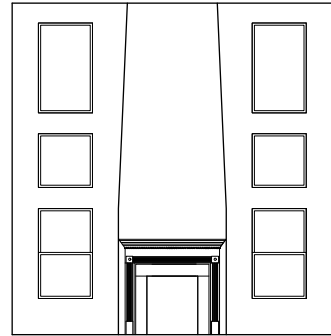

First Floor

OPT REAR EXT. WALL FIREPLACE
(GAS/ELEC)

OPT REAR EXT WALL FIREPLACE w/CHASE
(GAS/WOOD/ELEC)

REAR WALL ELEVATION w/ INTERIOR FIREPLACE

Fireplace options

OPT FAUX BEAMS
STANDARD KITCHEN

OPT KITCHEN ISLAND
2-TIER COUNTERTOP

Kitchen

FULL SIZE
COVERED
PORCH
29'6" x 10'0"

FULL SIZE
SCREENED
PORCH
29'6" x 10'0"

COVERED
PORCH
11'2" x 10'0"

SCREENED
PORCH
18'1" x 10'0"

SCREENED
PORCH
12'1" x 10'0"

COVERED
PORCH
12'1" x 10'0"

Rear Porch Options

OPT 4-PANEL FRENCH DOORS

OPT 4-PANEL SLIDING DOORS

OPT SLIDING DOORS

OPT FRENCH DOORS

GREAT
ROOM
17'11" x 16'4"

GREAT ROOM
REAR DOOR OPTIONS

OPT. LUXURY BATH 2
42"x60" GARDEN TUB w/ CERAMIC TUB SURROUND
36"x60" TILE SHOWER PAN TILE WALLS w/ 12" TILE SEAT