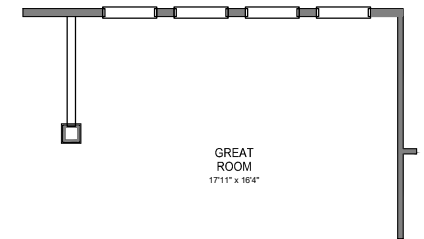

OPT 4-PANEL FRENCH DOORS

OPT 4-PANEL SLIDING DOORS

OPT SLIDING DOORS

OPT FRENCH DOORS

GREAT
ROOM
17'11" x 16'4"

GREAT ROOM
REAR DOOR OPTIONS

OPT. LUXURY BATH 2
42"x60" GARDEN TUB w/ CERAMIC TUB SURROUND
36"x60" TILE SHOWER PAN TILE WALLS w/ 12" TILE SEAT

OPT. LUXURY BATH 3
42"x60" GARDEN TUB w/ CERAMIC TUB SURROUND
42"x48" FRAMED TILE SHOWER BASE TILE WALLS w/ 12" TILE SEAT

OPT. LUXURY BATH 4
42"x72" GARDEN TUB
36"x60" FIBERGLASS SHOWER UNIT

OPT. LUXURY BATH 5
42"x72" GARDEN TUB w/ CERAMIC TUB SURROUND
36"x60" SHOWER w/ TILE PAN & WALLS w/ 12" TILE SEAT

OPT. LUXURY BATH 6
42"x72" GARDEN TUB w/ CERAMIC TUB SURROUND
42"x48" FRAMED TILE SHOWER BASE TILE WALLS w/ 12" TILE SEAT

PRIMARY SUITE
OPT FAUX BEAMS
WITH VAULT CEILING

Primary Bath Options

OPT. 3-CAR SIDE LOAD GARAGE