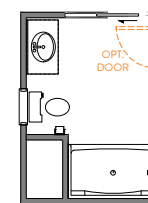

OPT. LUXURY BATH 6
42"x72" GARDEN TUB w/ CERAMIC TUB SURROUND
42"x48" FRAMED TILE SHOWER BASE TILE WALLS w/ 12" TILE SEAT

PRIMARY SUITE
OPT FAUX BEAMS
WITH VAULT CEILING

Primary Bath Options

OPT. 3-CAR SIDE LOAD GARAGE

OPT. 3-CAR FRONT LOAD GARAGE

OPT. 2-CAR SIDE LOAD GARAGE

OPT. 3-CAR COURTY GARAGE OPTION 1

OPT. 3-CAR COURTY GARAGE OPTION 2

2 STORY GREAT ROOM w/8" DRYWALL BEAMS AND CROWN MOLDING

OPT SHOWER

OPT GARDEN TUB/SHOWER