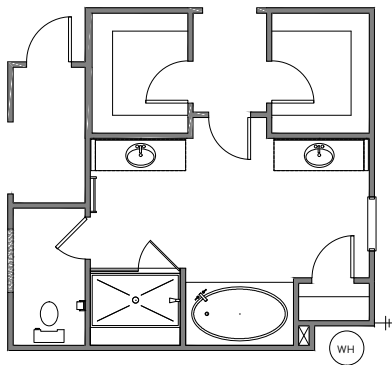

Kitchen

FULL SIZE
COVERED
PORCH
29'6" x 10'0"

FULL SIZE
SCREENED
PORCH
29'6" x 10'0"

COVERED
PORCH
11'2" x 10'0"

SCREENED
PORCH
18'1" x 10'0"

SCREENED
PORCH
12'1" x 10'0"

COVERED
PORCH
12'1" x 10'0"

Rear Porch Options

OPT 4-PANEL FRENCH DOORS

OPT 4-PANEL SLIDING DOORS

OPT SLIDING DOORS

OPT FRENCH DOORS

GREAT
ROOM
17'11" x 16'4"

GREAT ROOM
REAR DOOR OPTIONS

OPT. LUXURY BATH 2
42"x60" GARDEN TUB w/ CERAMIC TUB SURROUND
36"x60" TILE SHOWER PAN TILE WALLS w/ 12" TILE SEAT

OPT. LUXURY BATH 3
42"x60" GARDEN TUB w/ CERAMIC TUB SURROUND
42"x48" FRAMED TILE SHOWER BASE TILE WALLS w/ 12" TILE SEAT

OPT. LUXURY BATH 4
42"x72" GARDEN TUB
36"x60" FIBERGLASS SHOWER UNIT

OPT. LUXURY BATH 5
42"x72" GARDEN TUB w/ CERAMIC TUB SURROUND
36"x60" SHOWER w/ TILE PAN & WALLS w/ 12" TILE SEAT

OPT. LUXURY BATH 6
42"x72" GARDEN TUB w/ CERAMIC TUB SURROUND
42"x48" FRAMED TILE SHOWER BASE TILE WALLS w/ 12" TILE SEAT

PRIMARY SUITE
OPT FAUX BEAMS
WITH VAULT CEILING

Primary Bath Options

OPT. 3-CAR SIDE LOAD GARAGE