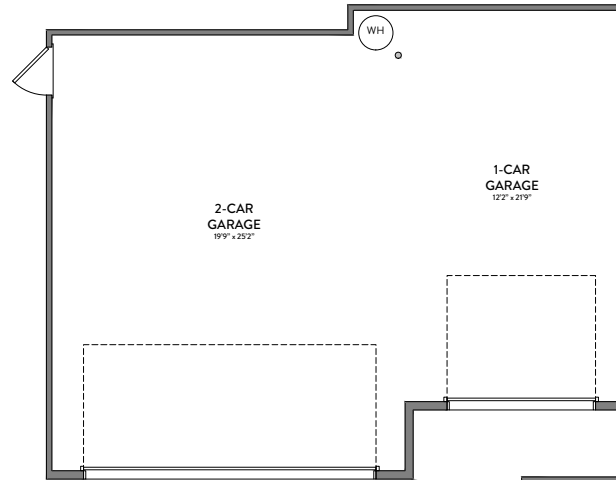

OPT 4-PANEL FRENCH DOORS

OPT 4-PANEL SLIDING DOORS

OPT SLIDING DOORS

OPT FRENCH DOORS

GREAT
ROOM
17'11" x 16'4"

GREAT ROOM
REAR DOOR OPTIONS

OPT. LUXURY BATH 2
42"x60" GARDEN TUB w/ CERAMIC TUB SURROUND
36"x60" TILE SHOWER PAN TILE WALLS w/ 12" TILE SEAT

OPT. LUXURY BATH 3
42"x60" GARDEN TUB w/ CERAMIC TUB SURROUND
42"x48" FRAMED TILE SHOWER BASE TILE WALLS w/ 12" TILE SEAT

OPT. LUXURY BATH 4
42"x72" GARDEN TUB
36"x60" FIBERGLASS SHOWER UNIT

OPT. LUXURY BATH 5
42"x72" GARDEN TUB w/ CERAMIC TUB SURROUND
36"x60" SHOWER w/ TILE PAN & WALLS w/ 12" TILE SEAT

OPT. LUXURY BATH 6
42"x72" GARDEN TUB w/ CERAMIC TUB SURROUND
42"x48" FRAMED TILE SHOWER BASE TILE WALLS w/ 12" TILE SEAT

PRIMARY SUITE
OPT FAUX BEAMS
WITH VAULT CEILING

Primary Bath Options

OPT. 3-CAR SIDE LOAD GARAGE

OPT. 3-CAR FRONT LOAD GARAGE

OPT. 2-CAR SIDE LOAD GARAGE

OPT. 3-CAR COURTY GARAGE OPTION 1

OPT. 3-CAR COURTY GARAGE OPTION 2

2 STORY GREAT ROOM w/8" DRYWALL BEAMS AND CROWN MOLDING

OPT SHOWER

OPT GARDEN TUB/SHOWER