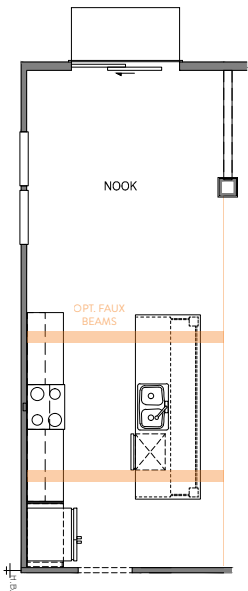

First Floor

OPT REAR EXT. WALL FIREPLACE
(GAS/ELEC)

OPT REAR EXT WALL FIREPLACE w/CHASE
(GAS/WOOD/ELEC)

REAR WALL ELEVATION w/ INTERIOR FIREPLACE

Fireplace options

OPT FAUX BEAMS
STANDARD KITCHEN

OPT KITCHEN ISLAND
2-TIER COUNTERTOP

Kitchen

FULL SIZE
COVERED
PORCH
29'6" x 10'0"

FULL SIZE
SCREENED
PORCH
29'6" x 10'0"

COVERED
PORCH
11'2" x 10'0"

SCREENED
PORCH
18'1" x 10'0"

SCREENED
PORCH
12'1" x 10'0"

COVERED
PORCH
12'1" x 10'0"

Rear Porch Options

OPT 4-PANEL FRENCH DOORS

OPT 4-PANEL SLIDING DOORS

OPT SLIDING DOORS

OPT FRENCH DOORS

GREAT
ROOM
17'11" x 16'4"

GREAT ROOM
REAR DOOR OPTIONS

OPT. LUXURY BATH 2
42"x60" GARDEN TUB w/ CERAMIC TUB SURROUND
36"x60" TILE SHOWER PAN TILE WALLS w/ 12" TILE SEAT