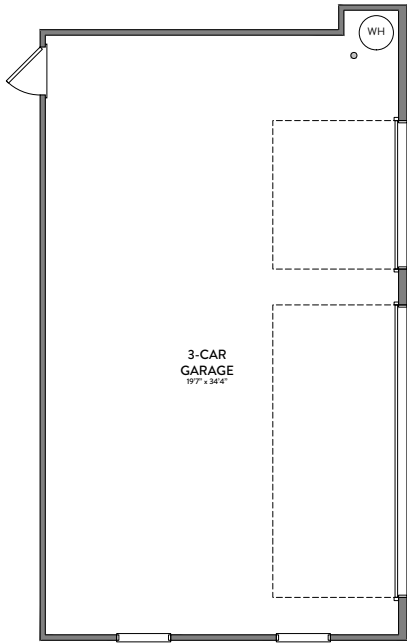

Kitchen

FULL SIZE
COVERED
PORCH
29'6" x 10'0"

FULL SIZE
SCREENED
PORCH
29'6" x 10'0"

COVERED
PORCH
11'2" x 10'0"

SCREENED
PORCH
18'1" x 10'0"

SCREENED
PORCH
12'1" x 10'0"

COVERED
PORCH
12'1" x 10'0"

Rear Porch Options

OPT 4-PANEL FRENCH DOORS

OPT 4-PANEL SLIDING DOORS

OPT SLIDING DOORS

OPT FRENCH DOORS

GREAT
ROOM
17'11" x 16'4"

GREAT ROOM
REAR DOOR OPTIONS

OPT. LUXURY BATH 2
42"x60" GARDEN TUB w/ CERAMIC TUB SURROUND
36"x60" TILE SHOWER PAN TILE WALLS w/ 12" TILE SEAT

OPT. LUXURY BATH 3
42"x60" GARDEN TUB w/ CERAMIC TUB SURROUND
42"x48" FRAMED TILE SHOWER BASE TILE WALLS w/ 12" TILE SEAT

OPT. LUXURY BATH 4
42"x72" GARDEN TUB
36"x60" FIBERGLASS SHOWER UNIT

OPT. LUXURY BATH 5
42"x72" GARDEN TUB w/ CERAMIC TUB SURROUND
36"x60" SHOWER w/ TILE PAN & WALLS w/ 12" TILE SEAT

OPT. LUXURY BATH 6
42"x72" GARDEN TUB w/ CERAMIC TUB SURROUND
42"x48" FRAMED TILE SHOWER BASE TILE WALLS w/ 12" TILE SEAT

PRIMARY SUITE
OPT FAUX BEAMS
WITH VAULT CEILING

Primary Bath Options

OPT. 3-CAR SIDE LOAD GARAGE