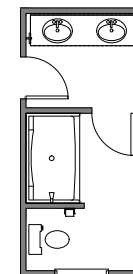

OPT. LUXURY BATH 6
42"x72" GARDEN TUB w/ CERAMIC TUB SURROUND
42"x48" FRAMED TILE SHOWER BASE TILE WALLS w/ 12" TILE SEAT

PRIMARY SUITE
OPT FAUX BEAMS
WITH VAULT CEILING

Primary Bath Options

OPT. 3-CAR SIDE LOAD GARAGE

OPT. 3-CAR FRONT LOAD GARAGE

OPT. 2-CAR SIDE LOAD GARAGE

OPT. 3-CAR COURTY GARAGE OPTION 1

OPT. 3-CAR COURTY GARAGE OPTION 2

2 STORY GREAT ROOM w/8" DRYWALL BEAMS AND CROWN MOLDING

OPT SHOWER

OPT GARDEN TUB/SHOWER

Bath 2 Options

OPT SHOWER

OPT GARDEN TUB/SHOWER

Bath 3 Options

Second Floor