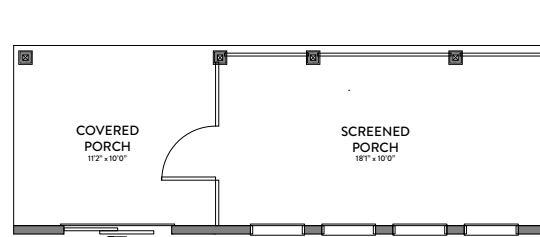

First Floor

OPT REAR EXT. WALL FIREPLACE
(GAS/ELEC)

OPT REAR EXT WALL FIREPLACE w/CHASE
(GAS/WOOD/ELEC)

REAR WALL ELEVATION w/ INTERIOR FIREPLACE

Fireplace options

OPT FAUX BEAMS
STANDARD KITCHEN

OPT KITCHEN ISLAND
2-TIER COUNTERTOP

Kitchen

FULL SIZE
COVERED
PORCH
29'6" x 10'0"

FULL SIZE
SCREENED
PORCH
29'6" x 10'0"

COVERED
PORCH
11'2" x 10'0"

SCREENED
PORCH
18'1" x 10'0"

SCREENED
PORCH
12'1" x 10'0"

COVERED
PORCH
12'1" x 10'0"

Rear Porch Options