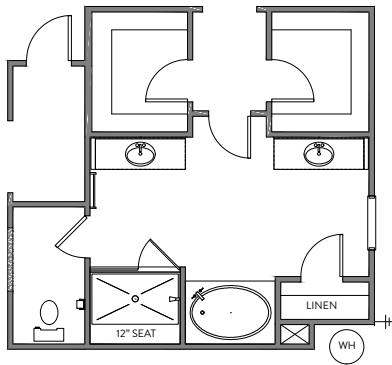

Kitchen

FULL SIZE
COVERED
PORCH
29'6" x 10'0"

FULL SIZE
SCREENED
PORCH
29'6" x 10'0"

COVERED
PORCH
11'2" x 10'0"

SCREENED
PORCH
18'1" x 10'0"

SCREENED
PORCH
12'1" x 10'0"

COVERED
PORCH
12'1" x 10'0"

Rear Porch Options

OPT 4-PANEL FRENCH DOORS

OPT 4-PANEL SLIDING DOORS

OPT SLIDING DOORS

OPT FRENCH DOORS

GREAT
ROOM
17'11" x 16'4"

GREAT ROOM
REAR DOOR OPTIONS

OPT. LUXURY BATH 2
42"x60" GARDEN TUB w/ CERAMIC TUB SURROUND
36"x60" TILE SHOWER PAN TILE WALLS w/ 12" TILE SEAT

OPT. LUXURY BATH 3
42"x60" GARDEN TUB w/ CERAMIC TUB SURROUND
42"x48" FRAMED TILE SHOWER BASE TILE WALLS w/ 12" TILE SEAT

OPT. LUXURY BATH 4
42"x72" GARDEN TUB
36"x60" FIBERGLASS SHOWER UNIT

OPT. LUXURY BATH 5
42"x72" GARDEN TUB w/ CERAMIC TUB SURROUND
36"x60" SHOWER w/ TILE PAN & WALLS w/ 12" TILE SEAT

OPT. LUXURY BATH 6
42"x72" GARDEN TUB w/ CERAMIC TUB SURROUND
42"x48" FRAMED TILE SHOWER BASE TILE WALLS w/ 12" TILE SEAT

PRIMARY SUITE
OPT FAUX BEAMS
WITH VAULT CEILING

Primary Bath Options

OPT. 3-CAR SIDE LOAD GARAGE