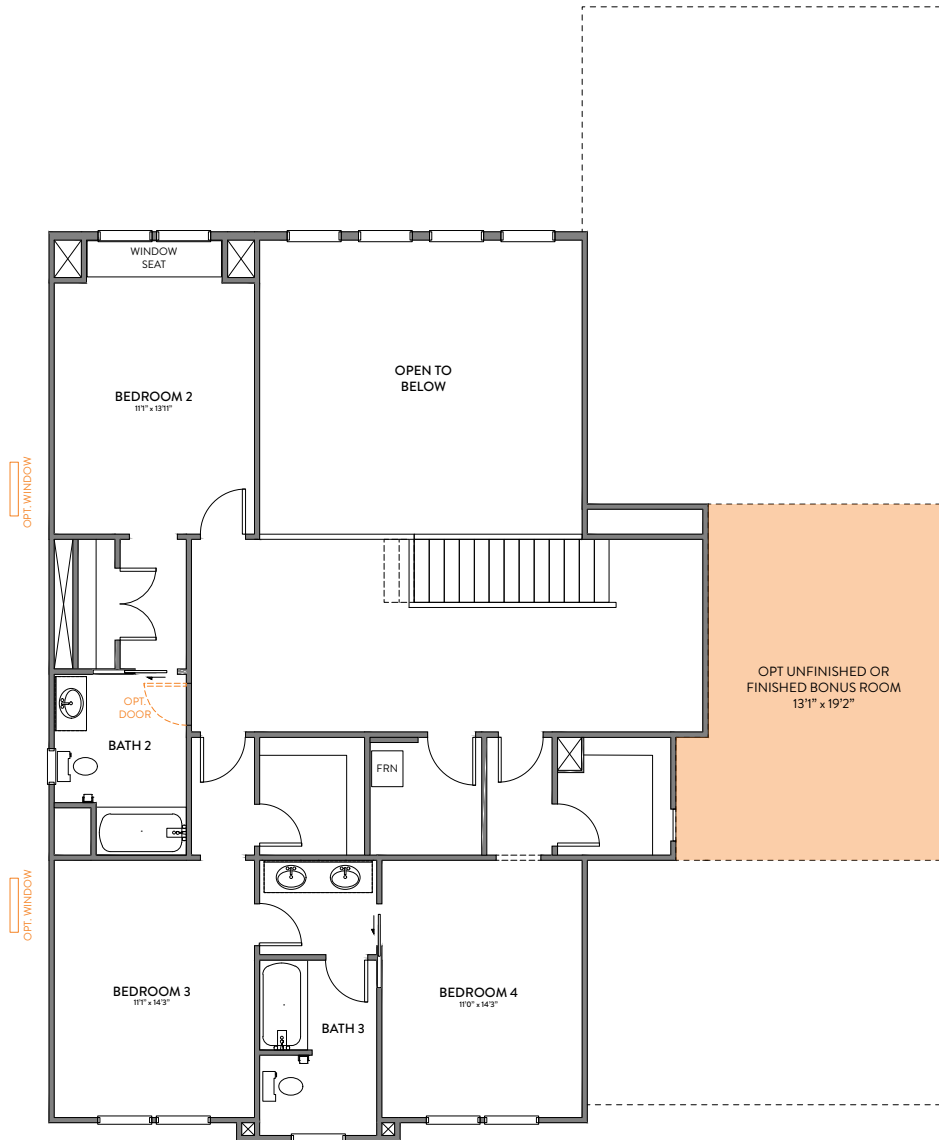

OPT 4-PANEL FRENCH DOORS

OPT 4-PANEL SLIDING DOORS

OPT SLIDING DOORS

OPT FRENCH DOORS

GREAT
ROOM
17'11" x 16'4"

GREAT ROOM
REAR DOOR OPTIONS

OPT. LUXURY BATH 2
42"x60" GARDEN TUB w/ CERAMIC TUB SURROUND
36"x60" TILE SHOWER PAN TILE WALLS w/ 12" TILE SEAT

OPT. LUXURY BATH 3
42"x60" GARDEN TUB w/ CERAMIC TUB SURROUND
42"x48" FRAMED TILE SHOWER BASE TILE WALLS w/ 12" TILE SEAT

OPT. LUXURY BATH 4
42"x72" GARDEN TUB
36"x60" FIBERGLASS SHOWER UNIT

OPT. LUXURY BATH 5
42"x72" GARDEN TUB w/ CERAMIC TUB SURROUND
36"x60" SHOWER w/ TILE PAN & WALLS w/ 12" TILE SEAT

OPT. LUXURY BATH 6
42"x72" GARDEN TUB w/ CERAMIC TUB SURROUND
42"x48" FRAMED TILE SHOWER BASE TILE WALLS w/ 12" TILE SEAT

PRIMARY SUITE
OPT FAUX BEAMS
WITH VAULT CEILING

Primary Bath Options

OPT. 3-CAR SIDE LOAD GARAGE

OPT. 3-CAR FRONT LOAD GARAGE

OPT. 2-CAR SIDE LOAD GARAGE

OPT. 3-CAR COURTY GARAGE OPTION 1

OPT. 3-CAR COURTY GARAGE OPTION 2

2 STORY GREAT ROOM w/8" DRYWALL BEAMS AND CROWN MOLDING

OPT SHOWER

OPT GARDEN TUB/SHOWER