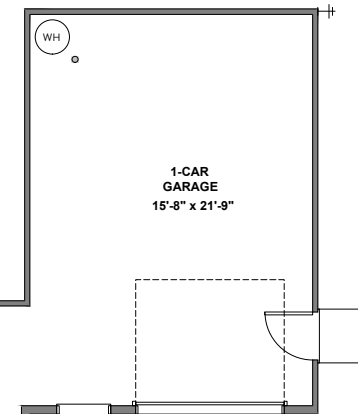

OPT 4-PANEL FRENCH DOORS

OPT 4-PANEL SLIDING DOORS

OPT SLIDING DOORS

OPT FRENCH DOORS

GREAT
ROOM
17'11" x 16'4"

GREAT ROOM
REAR DOOR OPTIONS

OPT. LUXURY BATH 2
42"x60" GARDEN TUB w/ CERAMIC TUB SURROUND
36"x60" TILE SHOWER PAN TILE WALLS w/ 12" TILE SEAT

OPT. LUXURY BATH 3
42"x60" GARDEN TUB w/ CERAMIC TUB SURROUND
42"x48" FRAMED TILE SHOWER BASE TILE WALLS w/ 12" TILE SEAT

OPT. LUXURY BATH 4
42"x72" GARDEN TUB
36"x60" FIBERGLASS SHOWER UNIT

OPT. LUXURY BATH 5
42"x72" GARDEN TUB w/ CERAMIC TUB SURROUND
36"x60" SHOWER w/ TILE PAN & WALLS w/ 12" TILE SEAT

OPT. LUXURY BATH 6
42"x72" GARDEN TUB w/ CERAMIC TUB SURROUND
42"x48" FRAMED TILE SHOWER BASE TILE WALLS w/ 12" TILE SEAT

PRIMARY SUITE
OPT FAUX BEAMS
WITH VAULT CEILING

Primary Bath Options

OPT. 3-CAR SIDE LOAD GARAGE

OPT. 3-CAR FRONT LOAD GARAGE

OPT. 2-CAR SIDE LOAD GARAGE

OPT. 3-CAR COURTY GARAGE OPTION 1

OPT. 3-CAR COURTY GARAGE OPTION 2

2 STORY GREAT ROOM w/8" DRYWALL BEAMS AND CROWN MOLDING

OPT SHOWER

OPT GARDEN TUB/SHOWER