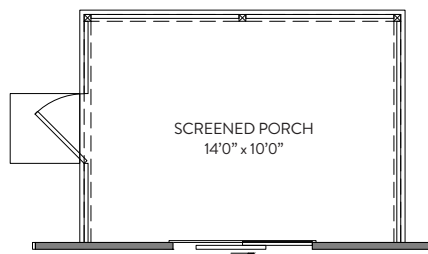

SCREENED PORCH