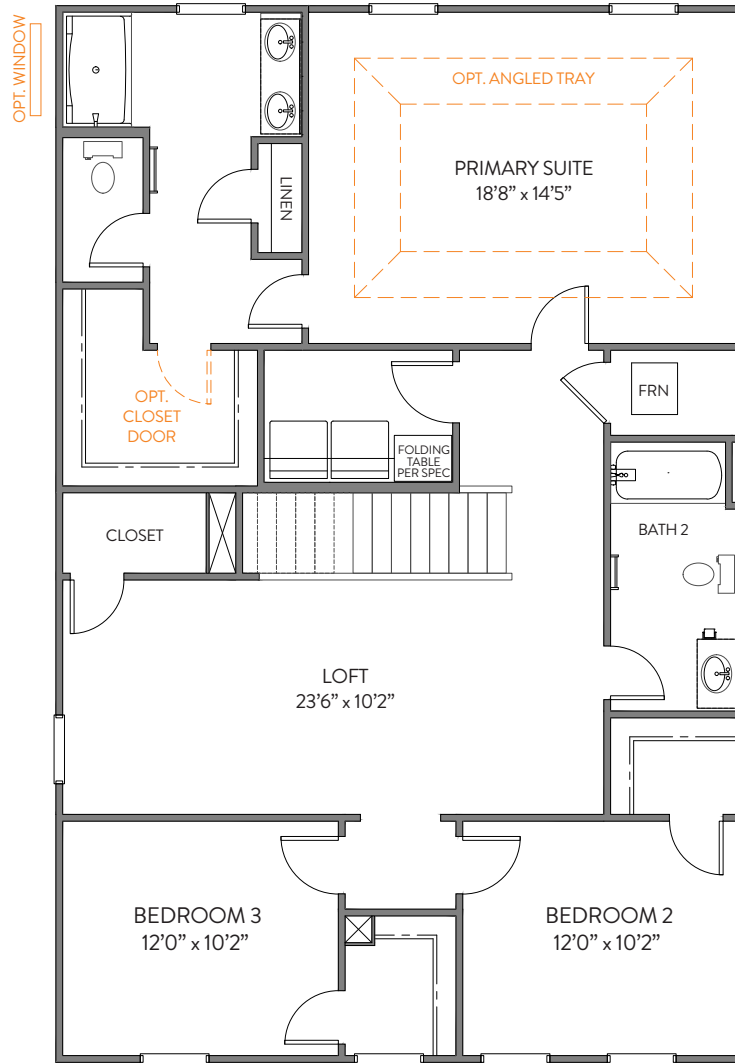

Options

First Floor

COVERED PORCH

SCREENED PORCH

3 CAR GARAGE

Options

Bedroom 4

BEDROOM 4
ILO LOFT

Bath 2

5' SHOWER

GARDEN TUB/SHOWER

DUAL BOWL VANITY

Primary Bath

LUXURY BATH 1

GARDEN TUB/SHOWER

LUXURY SHOWER 2

LUXURY SHOWER 1

LUXURY BATH 2

LUXURY BATH 3