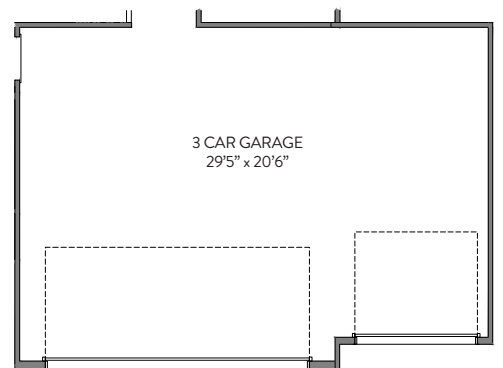

Options

First Floor

COVERED PORCH

SCREENED PORCH

3 CAR GARAGE

Options

Bedroom 4

BEDROOM 4
ILO LOFT

Bath 2

5' SHOWER

GARDEN TUB/SHOWER

DUAL BOWL VANITY

Primary Bath

LUXURY BATH 1

GARDEN TUB/SHOWER

LUXURY SHOWER 2

LUXURY SHOWER 1

LUXURY BATH 2

LUXURY BATH 3