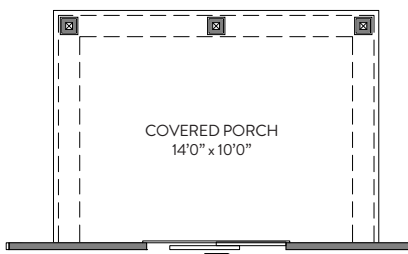

Options

First Floor

COVERED PORCH

SCREENED PORCH

3 CAR GARAGE

Options

Bedroom 4

BEDROOM 4
ILO LOFT

Bath 2

5' SHOWER

GARDEN TUB/SHOWER

DUAL BOWL VANITY

Primary Bath

LUXURY BATH 1

GARDEN TUB/SHOWER

LUXURY SHOWER 2