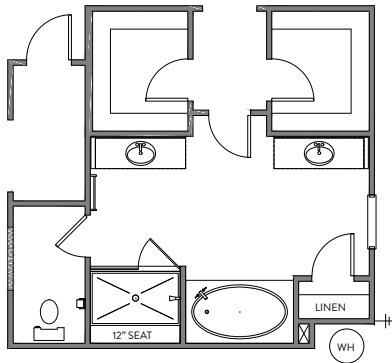

Kitchen

FULL SIZE
COVERED
PORCH
29'6" x 10'0"

FULL SIZE
SCREENED
PORCH
29'6" x 10'0"

COVERED
PORCH
11'2" x 10'0"

SCREENED
PORCH
18'1" x 10'0"

SCREENED
PORCH
12'1" x 10'0"

COVERED
PORCH
12'1" x 10'0"

Rear Porch Options

OPT 4-PANEL FRENCH DOORS

OPT 4-PANEL SLIDING DOORS

OPT SLIDING DOORS

OPT FRENCH DOORS

GREAT
ROOM
17'11" x 18'4"

GREAT ROOM
REAR DOOR OPTIONS

OPT. LUXURY BATH 2
42"x60" GARDEN TUB w/ CERAMIC TUB SURROUND
36"x60" TILE SHOWER PAN TILE WALLS w/ 12" TILE SEAT

OPT. LUXURY BATH 3
42"x60" GARDEN TUB w/ CERAMIC TUB SURROUND
42"x48" FRAMED TILE SHOWER BASE TILE WALLS w/ 12" TILE SEAT

OPT. LUXURY BATH 4
42"x72" GARDEN TUB
36"x60" FIBERGLASS SHOWER UNIT

OPT. LUXURY BATH 5
42"x72" GARDEN TUB w/ CERAMIC TUB SURROUND
36"x60" SHOWER w/ TILE PAN & WALLS w/ 12" TILE SEAT

OPT. LUXURY BATH 6
42"x72" GARDEN TUB w/ CERAMIC TUB SURROUND
42"x48" FRAMED TILE SHOWER BASE TILE WALLS w/ 12" TILE SEAT

PRIMARY SUITE
OPT FAUX BEAMS
WITH VAULT CEILING

Primary Bath Options

OPT. 3-CAR SIDE LOAD GARAGE