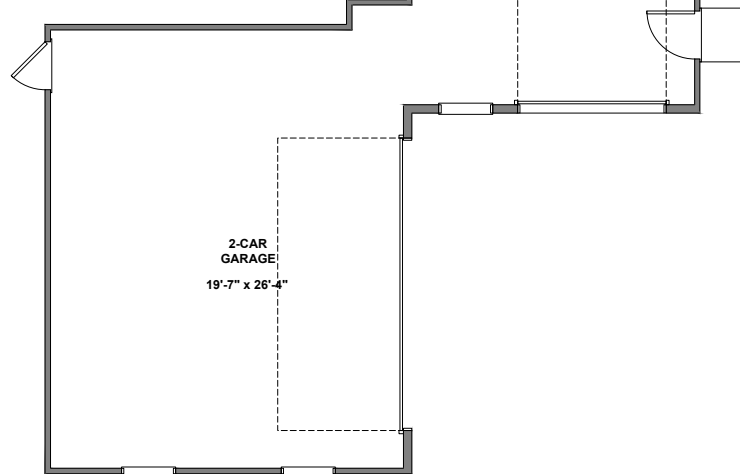

OPT. 3-CAR COURTY GARAGE OPTION 2