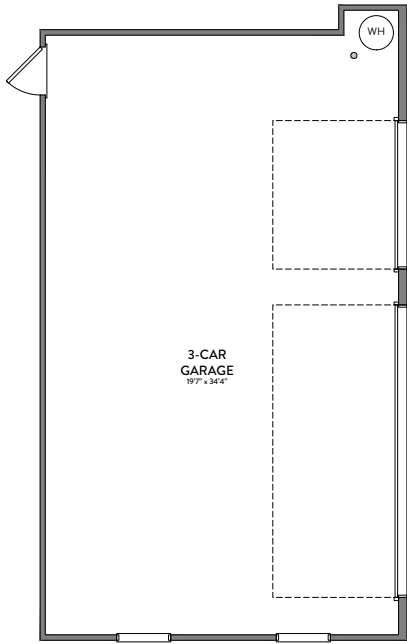

Kitchen

FULL SIZE
COVERED
PORCH
29'6" x 10'0"

FULL SIZE
SCREENED
PORCH
29'6" x 10'0"

COVERED
PORCH
11'2" x 10'0"

SCREENED
PORCH
18'1" x 10'0"

SCREENED
PORCH
12'1" x 10'0"

COVERED
PORCH
12'1" x 10'0"

Rear Porch Options

OPT 4-PANEL FRENCH DOORS

OPT 4-PANEL SLIDING DOORS

OPT SLIDING DOORS

OPT FRENCH DOORS

GREAT
ROOM
17'11" x 18'4"

GREAT ROOM
REAR DOOR OPTIONS

OPT. LUXURY BATH 2
42"x60" GARDEN TUB w/ CERAMIC TUB SURROUND
36"x60" TILE SHOWER PAN TILE WALLS w/ 12" TILE SEAT

OPT. LUXURY BATH 3
42"x60" GARDEN TUB w/ CERAMIC TUB SURROUND
42"x48" FRAMED TILE SHOWER BASE TILE WALLS w/ 12" TILE SEAT

OPT. LUXURY BATH 4
42"x72" GARDEN TUB
36"x60" FIBERGLASS SHOWER UNIT

OPT. LUXURY BATH 5
42"x72" GARDEN TUB w/ CERAMIC TUB SURROUND
36"x60" SHOWER w/ TILE PAN & WALLS w/ 12" TILE SEAT

OPT. LUXURY BATH 6
42"x72" GARDEN TUB w/ CERAMIC TUB SURROUND
42"x48" FRAMED TILE SHOWER BASE TILE WALLS w/ 12" TILE SEAT

PRIMARY SUITE
OPT FAUX BEAMS
WITH VAULT CEILING

Primary Bath Options

OPT. 3-CAR SIDE LOAD GARAGE