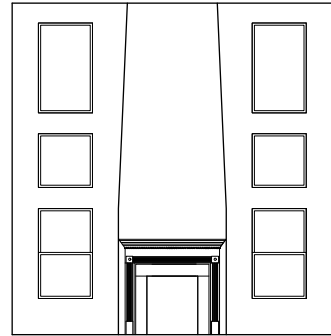

First Floor

OPT REAR EXT WALL FIREPLACE (GAS/ELEC)

OPT REAR EXT. WALL FIREPLACE w/CHASE (GAS/WOOD/ELEC)

REAR WALL ELEVATION w/ INTERIOR FIREPLACE

Fireplace options

OPT FAUX BEAMS
STANDARD KITCHEN

OPT KITCHEN ISLAND
2-TIER COUNTERTOP

Kitchen

FULL SIZE
COVERED
PORCH
29'6" x 10'0"

FULL SIZE
SCREENED
PORCH
29'6" x 10'0"

COVERED
PORCH
11'2" x 10'0"

SCREENED
PORCH
18'1" x 10'0"

SCREENED
PORCH
12'1" x 10'0"

COVERED
PORCH
12'1" x 10'0"

Rear Porch Options

OPT 4-PANEL FRENCH DOORS

OPT 4-PANEL SLIDING DOORS

OPT SLIDING DOORS

OPT FRENCH DOORS

GREAT
ROOM
17'11" x 18'4"

GREAT ROOM
REAR DOOR OPTIONS

OPT. LUXURY BATH 2
42"x60" GARDEN TUB w/ CERAMIC TUB SURROUND
36"x60" TILE SHOWER PAN TILE WALLS w/ 12" TILE SEAT