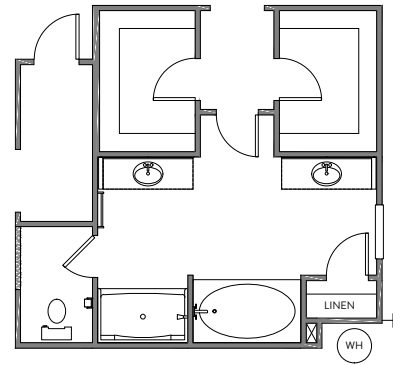

Kitchen

FULL SIZE
COVERED
PORCH
29'6" x 10'0"

FULL SIZE
SCREENED
PORCH
29'6" x 10'0"

COVERED
PORCH
11'2" x 10'0"

SCREENED
PORCH
18'1" x 10'0"

SCREENED
PORCH
12'1" x 10'0"

COVERED
PORCH
12'1" x 10'0"

Rear Porch Options

OPT 4-PANEL FRENCH DOORS

OPT 4-PANEL SLIDING DOORS

OPT SLIDING DOORS

OPT FRENCH DOORS

GREAT
ROOM
17'11" x 18'4"

GREAT ROOM
REAR DOOR OPTIONS

OPT. LUXURY BATH 2
42"x60" GARDEN TUB w/ CERAMIC TUB SURROUND
36"x60" TILE SHOWER PAN TILE WALLS w/ 12" TILE SEAT

OPT. LUXURY BATH 3
42"x60" GARDEN TUB w/ CERAMIC TUB SURROUND
42"x48" FRAMED TILE SHOWER BASE TILE WALLS w/ 12" TILE SEAT

OPT. LUXURY BATH 4
42"x72" GARDEN TUB
36"x60" FIBERGLASS SHOWER UNIT

OPT. LUXURY BATH 5
42"x72" GARDEN TUB w/ CERAMIC TUB SURROUND
36"x60" SHOWER w/ TILE PAN & WALLS w/ 12" TILE SEAT

OPT. LUXURY BATH 6
42"x72" GARDEN TUB w/ CERAMIC TUB SURROUND
42"x48" FRAMED TILE SHOWER BASE TILE WALLS w/ 12" TILE SEAT

PRIMARY SUITE
OPT FAUX BEAMS
WITH VAULT CEILING

Primary Bath Options

OPT. 3-CAR SIDE LOAD GARAGE