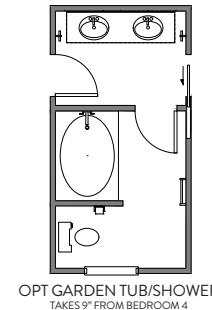

OPT. LUXURY BATH 3
42"x60" GARDEN TUB w/ CERAMIC TUB SURROUND
42"x48" FRAMED TILE SHOWER BASE TILE WALLS w/ 12" TILE SEAT

OPT. LUXURY BATH 4
42"x72" GARDEN TUB
36"x60" FIBERGLASS SHOWER UNIT

OPT. LUXURY BATH 5
42"x72" GARDEN TUB w/ CERAMIC TUB SURROUND
36"x60" SHOWER w/ TILE PAN & WALLS w/ 12" TILE SEAT

OPT. LUXURY BATH 6
42"x72" GARDEN TUB w/ CERAMIC TUB SURROUND
42"x48" FRAMED TILE SHOWER BASE TILE WALLS w/ 12" TILE SEAT

PRIMARY SUITE
OPT FAUX BEAMS
WITH VAULT CEILING

Primary Bath Options

OPT. 3-CAR SIDE LOAD GARAGE

OPT. 3-CAR FRONT LOAD GARAGE

OPT. 2-CAR SIDE LOAD GARAGE

OPT. 3-CAR COURTY GARAGE OPTION 1

OPT. 3-CAR COURTY GARAGE OPTION 2

2 STORY GREAT ROOM w/8" DRYWALL BEAMS AND CROWN MOLDING

Bath 2 Options

Bath 3 Options

Bath 4 Options

Second Floor

OPT GARDEN TUB/SHOWER

OPT SHOWER

Second Floor Options

Bath 4 Options

BEDROOM 6 OPTION ONLY