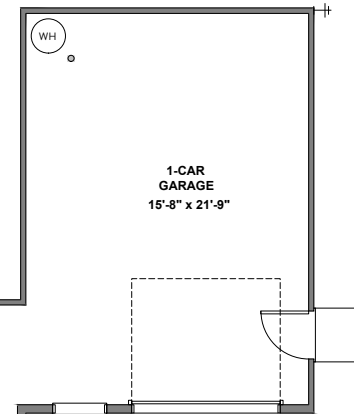

OPT. 3-CAR COURTY GARAGE OPTION 2