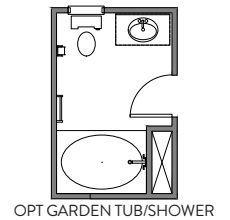

OPT. LUXURY BATH 3
42"x60" GARDEN TUB w/ CERAMIC TUB SURROUND
42"x48" FRAMED TILE SHOWER BASE TILE WALLS w/ 12" TILE SEAT

OPT. LUXURY BATH 4
42"x72" GARDEN TUB
36"x60" FIBERGLASS SHOWER UNIT

OPT. LUXURY BATH 5
42"x72" GARDEN TUB w/ CERAMIC TUB SURROUND
36"x60" SHOWER w/ TILE PAN & WALLS w/ 12" TILE SEAT

OPT. LUXURY BATH 6
42"x72" GARDEN TUB w/ CERAMIC TUB SURROUND
42"x48" FRAMED TILE SHOWER BASE TILE WALLS w/ 12" TILE SEAT

PRIMARY SUITE
OPT FAUX BEAMS
WITH VAULT CEILING

Primary Bath Options

OPT. 3-CAR SIDE LOAD GARAGE

OPT. 3-CAR FRONT LOAD GARAGE

OPT. 2-CAR SIDE LOAD GARAGE

OPT. 3-CAR COURTY GARAGE OPTION 1

OPT. 3-CAR COURTY GARAGE OPTION 2

2 STORY GREAT ROOM w/8" DRYWALL BEAMS AND CROWN MOLDING

Bath 2 Options

Bath 3 Options

Bath 4 Options

Second Floor

OPT GARDEN TUB/SHOWER

OPT SHOWER

Second Floor Options

Bath 4 Options

BEDROOM 6 OPTION ONLY