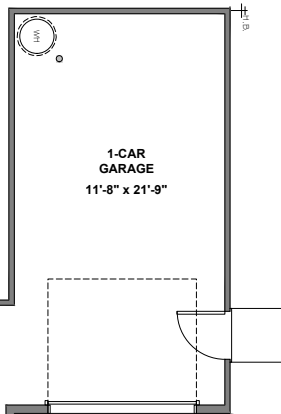

OPT. 3-CAR COURTY GARAGE OPTION 1