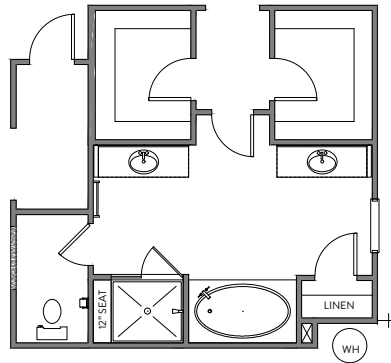

Kitchen

FULL SIZE
COVERED
PORCH
29'6" x 10'0"

FULL SIZE
SCREENED
PORCH
29'6" x 10'0"

COVERED
PORCH
11'2" x 10'0"

SCREENED
PORCH
18'1" x 10'0"

SCREENED
PORCH
12'1" x 10'0"

COVERED
PORCH
12'1" x 10'0"

Rear Porch Options

OPT 4-PANEL FRENCH DOORS

OPT 4-PANEL SLIDING DOORS

OPT SLIDING DOORS

OPT FRENCH DOORS

GREAT
ROOM
17'11" x 18'4"

GREAT ROOM
REAR DOOR OPTIONS

OPT. LUXURY BATH 2
42"x60" GARDEN TUB w/ CERAMIC TUB SURROUND
36"x60" TILE SHOWER PAN TILE WALLS w/ 12" TILE SEAT

OPT. LUXURY BATH 3
42"x60" GARDEN TUB w/ CERAMIC TUB SURROUND
42"x48" FRAMED TILE SHOWER BASE TILE WALLS w/ 12" TILE SEAT

OPT. LUXURY BATH 4
42"x72" GARDEN TUB
36"x60" FIBERGLASS SHOWER UNIT

OPT. LUXURY BATH 5
42"x72" GARDEN TUB w/ CERAMIC TUB SURROUND
36"x60" SHOWER w/ TILE PAN & WALLS w/ 12" TILE SEAT

OPT. LUXURY BATH 6
42"x72" GARDEN TUB w/ CERAMIC TUB SURROUND
42"x48" FRAMED TILE SHOWER BASE TILE WALLS w/ 12" TILE SEAT

PRIMARY SUITE
OPT FAUX BEAMS
WITH VAULT CEILING

Primary Bath Options

OPT. 3-CAR SIDE LOAD GARAGE