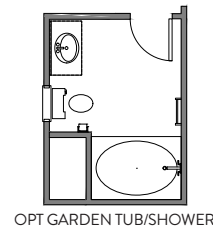

OPT. LUXURY BATH 3
42"x60" GARDEN TUB w/ CERAMIC TUB SURROUND
42"x48" FRAMED TILE SHOWER BASE TILE WALLS w/ 12" TILE SEAT

OPT. LUXURY BATH 4
42"x72" GARDEN TUB
36"x60" FIBERGLASS SHOWER UNIT

OPT. LUXURY BATH 5
42"x72" GARDEN TUB w/ CERAMIC TUB SURROUND
36"x60" SHOWER w/ TILE PAN & WALLS w/ 12" TILE SEAT

OPT. LUXURY BATH 6
42"x72" GARDEN TUB w/ CERAMIC TUB SURROUND
42"x48" FRAMED TILE SHOWER BASE TILE WALLS w/ 12" TILE SEAT

PRIMARY SUITE
OPT FAUX BEAMS
WITH VAULT CEILING

Primary Bath Options

OPT. 3-CAR SIDE LOAD GARAGE

OPT. 3-CAR FRONT LOAD GARAGE

OPT. 2-CAR SIDE LOAD GARAGE

OPT. 3-CAR COURTY GARAGE OPTION 1

OPT. 3-CAR COURTY GARAGE OPTION 2

2 STORY GREAT ROOM w/8" DRYWALL BEAMS AND CROWN MOLDING

Bath 2 Options

Bath 3 Options

Bath 4 Options

Second Floor

OPT GARDEN TUB/SHOWER

OPT SHOWER

Second Floor Options

Bath 4 Options

BEDROOM 6 OPTION ONLY