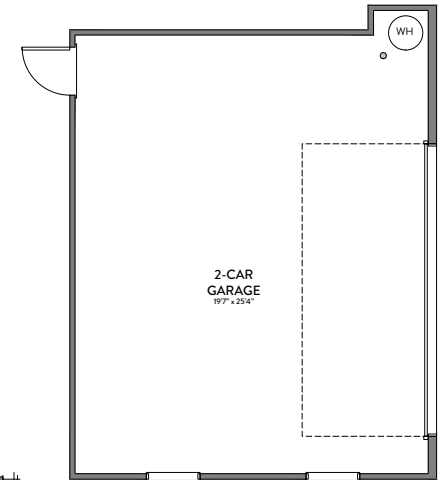

OPT. 2-CAR SIDE LOAD GARAGE