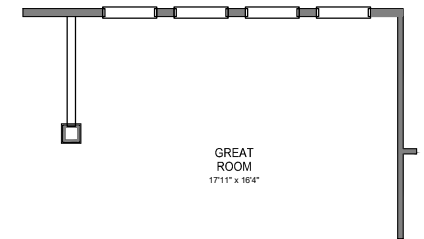

OPT 4-PANEL FRENCH DOORS

OPT 4-PANEL SLIDING DOORS

OPT SLIDING DOORS

OPT FRENCH DOORS

GREAT
ROOM
17'11" x 18'4"

GREAT ROOM
REAR DOOR OPTIONS

OPT. LUXURY BATH 2
42"x60" GARDEN TUB w/ CERAMIC TUB SURROUND
36"x60" TILE SHOWER PAN TILE WALLS w/ 12" TILE SEAT

OPT. LUXURY BATH 3
42"x60" GARDEN TUB w/ CERAMIC TUB SURROUND
42"x48" FRAMED TILE SHOWER BASE TILE WALLS w/ 12" TILE SEAT

OPT. LUXURY BATH 4
42"x72" GARDEN TUB
36"x60" FIBERGLASS SHOWER UNIT

OPT. LUXURY BATH 5
42"x72" GARDEN TUB w/ CERAMIC TUB SURROUND
36"x60" SHOWER w/ TILE PAN & WALLS w/ 12" TILE SEAT

OPT. LUXURY BATH 6
42"x72" GARDEN TUB w/ CERAMIC TUB SURROUND
42"x48" FRAMED TILE SHOWER BASE TILE WALLS w/ 12" TILE SEAT

PRIMARY SUITE
OPT FAUX BEAMS
WITH VAULT CEILING

Primary Bath Options

OPT. 3-CAR SIDE LOAD GARAGE