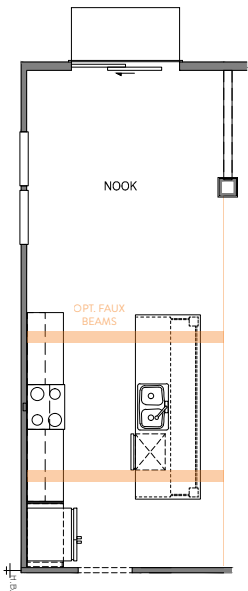

First Floor

OPT REAR EXT WALL FIREPLACE (GAS/ELEC)

OPT REAR EXT. WALL FIREPLACE w/CHASE (GAS/WOOD/ELEC)

REAR WALL ELEVATION w/ INTERIOR FIREPLACE

Fireplace options

OPT FAUX BEAMS
STANDARD KITCHEN

OPT KITCHEN ISLAND
2-TIER COUNTERTOP

Kitchen

FULL SIZE
COVERED
PORCH
29'6" x 10'0"

FULL SIZE
SCREENED
PORCH
29'6" x 10'0"

COVERED
PORCH
11'2" x 10'0"

SCREENED
PORCH
18'1" x 10'0"

SCREENED
PORCH
12'1" x 10'0"

COVERED
PORCH
12'1" x 10'0"

Rear Porch Options

OPT 4-PANEL FRENCH DOORS

OPT 4-PANEL SLIDING DOORS

OPT SLIDING DOORS

OPT FRENCH DOORS

GREAT
ROOM
17'11" x 18'4"

GREAT ROOM
REAR DOOR OPTIONS

OPT. LUXURY BATH 2
42"x60" GARDEN TUB w/ CERAMIC TUB SURROUND
36"x60" TILE SHOWER PAN TILE WALLS w/ 12" TILE SEAT