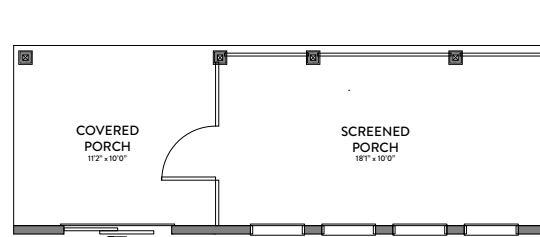

First Floor

OPT REAR EXT WALL FIREPLACE (GAS/ELEC)

OPT REAR EXT. WALL FIREPLACE w/CHASE (GAS/WOOD/ELEC)

REAR WALL ELEVATION w/ INTERIOR FIREPLACE

Fireplace options

OPT FAUX BEAMS
STANDARD KITCHEN

OPT KITCHEN ISLAND
2-TIER COUNTERTOP

Kitchen

FULL SIZE
COVERED
PORCH
29'6" x 10'0"

FULL SIZE
SCREENED
PORCH
29'6" x 10'0"

COVERED
PORCH
11'2" x 10'0"

SCREENED
PORCH
18'1" x 10'0"

SCREENED
PORCH
12'1" x 10'0"

COVERED
PORCH
12'1" x 10'0"

Rear Porch Options