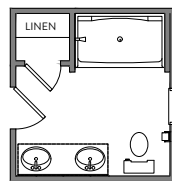

OPT. LUXURY BATH 3
42"x60" GARDEN TUB w/ CERAMIC TUB SURROUND
42"x48" FRAMED TILE SHOWER BASE TILE WALLS w/ 12" TILE SEAT

OPT. LUXURY BATH 4
42"x72" GARDEN TUB
36"x60" FIBERGLASS SHOWER UNIT

OPT. LUXURY BATH 5
42"x72" GARDEN TUB w/ CERAMIC TUB SURROUND
36"x60" SHOWER w/ TILE PAN & WALLS w/ 12" TILE SEAT

OPT. LUXURY BATH 6
42"x72" GARDEN TUB w/ CERAMIC TUB SURROUND
42"x48" FRAMED TILE SHOWER BASE TILE WALLS w/ 12" TILE SEAT

PRIMARY SUITE
OPT FAUX BEAMS
WITH VAULT CEILING

Primary Bath Options

OPT. 3-CAR SIDE LOAD GARAGE

OPT. 3-CAR FRONT LOAD GARAGE

OPT. 2-CAR SIDE LOAD GARAGE

OPT. 3-CAR COURTY GARAGE OPTION 1

OPT. 3-CAR COURTY GARAGE OPTION 2

2 STORY GREAT ROOM w/8" DRYWALL BEAMS AND CROWN MOLDING

Bath 2 Options

Bath 3 Options

Bath 4 Options

Second Floor

OPT GARDEN TUB/SHOWER

OPT SHOWER

Second Floor Options

Bath 4 Options

BEDROOM 6 OPTION ONLY