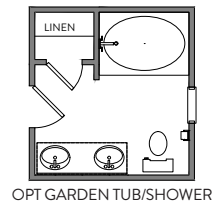

OPT. LUXURY BATH 3
42"x60" GARDEN TUB w/ CERAMIC TUB SURROUND
42"x48" FRAMED TILE SHOWER BASE TILE WALLS w/ 12" TILE SEAT

OPT. LUXURY BATH 4
42"x72" GARDEN TUB
36"x60" FIBERGLASS SHOWER UNIT

OPT. LUXURY BATH 5
42"x72" GARDEN TUB w/ CERAMIC TUB SURROUND
36"x60" SHOWER w/ TILE PAN & WALLS w/ 12" TILE SEAT

OPT. LUXURY BATH 6
42"x72" GARDEN TUB w/ CERAMIC TUB SURROUND
42"x48" FRAMED TILE SHOWER BASE TILE WALLS w/ 12" TILE SEAT

PRIMARY SUITE
OPT FAUX BEAMS
WITH VAULT CEILING

Primary Bath Options

OPT. 3-CAR SIDE LOAD GARAGE

OPT. 3-CAR FRONT LOAD GARAGE

OPT. 2-CAR SIDE LOAD GARAGE

OPT. 3-CAR COURTY GARAGE OPTION 1

OPT. 3-CAR COURTY GARAGE OPTION 2

2 STORY GREAT ROOM w/8" DRYWALL BEAMS AND CROWN MOLDING

Bath 2 Options

Bath 3 Options

Bath 4 Options

Second Floor

OPT GARDEN TUB/SHOWER

OPT SHOWER

Second Floor Options

Bath 4 Options

BEDROOM 6 OPTION ONLY