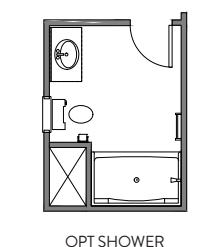

OPT. LUXURY BATH 6
42"x72" GARDEN TUB w/ CERAMIC TUB SURROUND
42"x48" FRAMED TILE SHOWER BASE TILE WALLS w/ 12" TILE SEAT

PRIMARY SUITE
OPT FAUX BEAMS
WITH VAULT CEILING

Primary Bath Options

OPT. 3-CAR SIDE LOAD GARAGE

OPT. 3-CAR FRONT LOAD GARAGE

OPT. 2-CAR SIDE LOAD GARAGE

OPT. 3-CAR COURTY GARAGE OPTION 1

OPT. 3-CAR COURTY GARAGE OPTION 2

2 STORY GREAT ROOM w/8" DRYWALL BEAMS AND CROWN MOLDING

Bath 2 Options

Bath 3 Options

Bath 4 Options

Second Floor

OPT GARDEN TUB/SHOWER

OPT SHOWER

Second Floor Options

Bath 4 Options

BEDROOM 6 OPTION ONLY