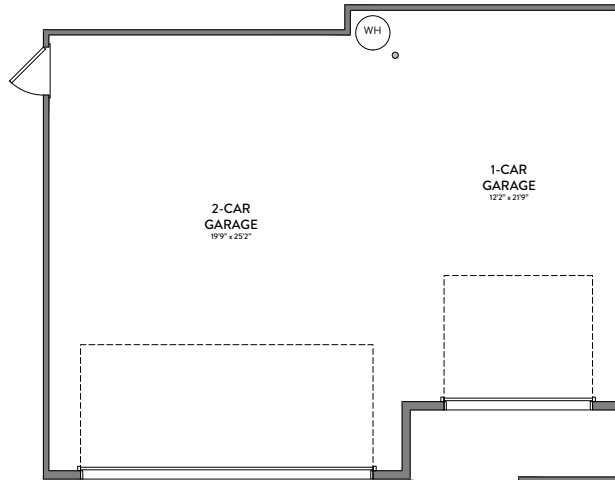

OPT 4-PANEL FRENCH DOORS

OPT 4-PANEL SLIDING DOORS

OPT SLIDING DOORS

OPT FRENCH DOORS

GREAT
ROOM
17'11" x 18'4"

GREAT ROOM
REAR DOOR OPTIONS

OPT. LUXURY BATH 2
42"x60" GARDEN TUB w/ CERAMIC TUB SURROUND
36"x60" TILE SHOWER PAN TILE WALLS w/ 12" TILE SEAT

OPT. LUXURY BATH 3
42"x60" GARDEN TUB w/ CERAMIC TUB SURROUND
42"x48" FRAMED TILE SHOWER BASE TILE WALLS w/ 12" TILE SEAT

OPT. LUXURY BATH 4
42"x72" GARDEN TUB
36"x60" FIBERGLASS SHOWER UNIT

OPT. LUXURY BATH 5
42"x72" GARDEN TUB w/ CERAMIC TUB SURROUND
36"x60" SHOWER w/ TILE PAN & WALLS w/ 12" TILE SEAT

OPT. LUXURY BATH 6
42"x72" GARDEN TUB w/ CERAMIC TUB SURROUND
42"x48" FRAMED TILE SHOWER BASE TILE WALLS w/ 12" TILE SEAT

PRIMARY SUITE
OPT FAUX BEAMS
WITH VAULT CEILING

Primary Bath Options

OPT. 3-CAR SIDE LOAD GARAGE

OPT. 3-CAR FRONT LOAD GARAGE

OPT. 2-CAR SIDE LOAD GARAGE

OPT. 3-CAR COURTY GARAGE OPTION 1

OPT. 3-CAR COURTY GARAGE OPTION 2

2 STORY GREAT ROOM w/8" DRYWALL BEAMS AND CROWN MOLDING

Bath 2 Options

Bath 3 Options