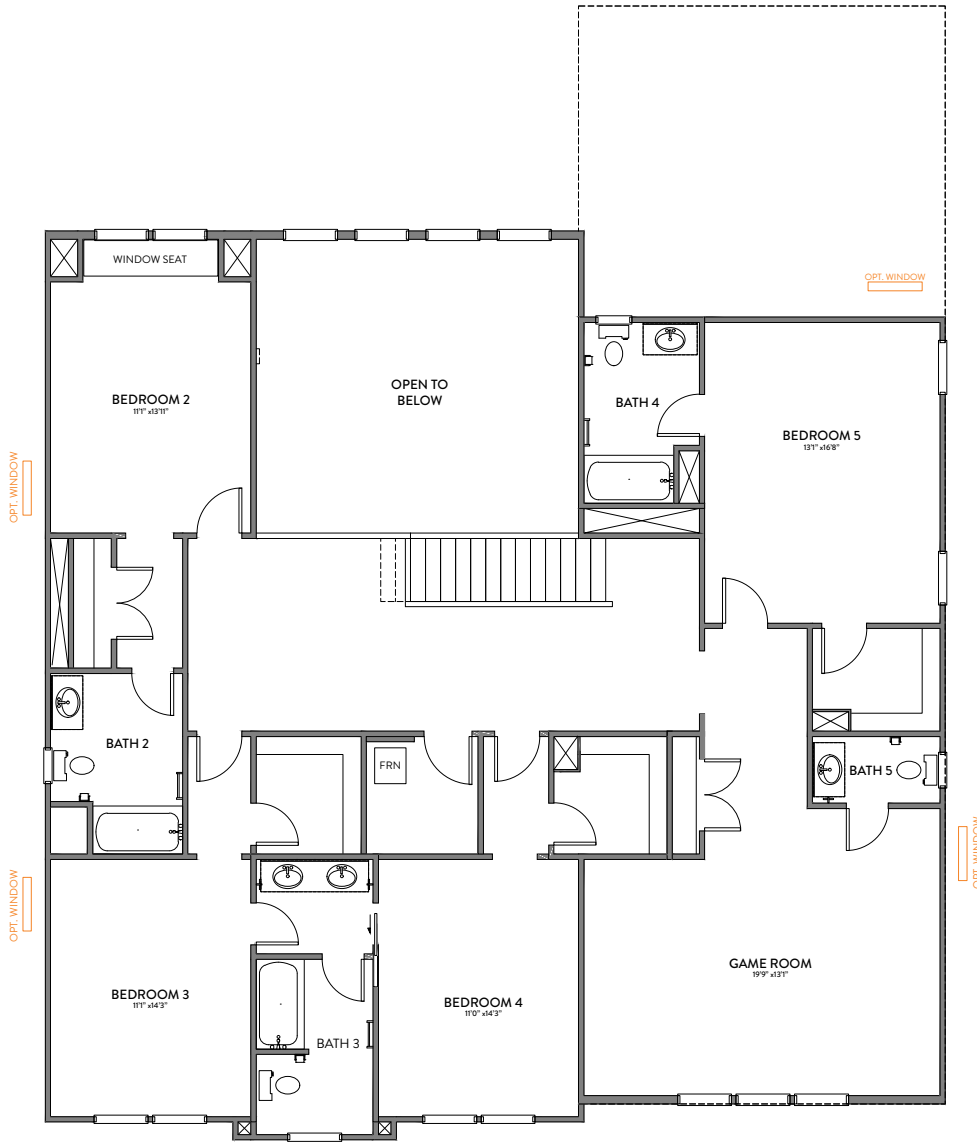

2 STORY GREAT ROOM w/8" DRYWALL BEAMS AND CROWN MOLDING