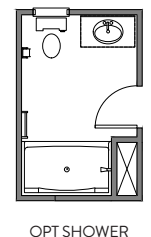

OPT. LUXURY BATH 6
42"x72" GARDEN TUB w/ CERAMIC TUB SURROUND
42"x48" FRAMED TILE SHOWER BASE TILE WALLS w/ 12" TILE SEAT

PRIMARY SUITE
OPT FAUX BEAMS
WITH VAULT CEILING

Primary Bath Options

OPT. 3-CAR SIDE LOAD GARAGE

OPT. 3-CAR FRONT LOAD GARAGE

OPT. 2-CAR SIDE LOAD GARAGE

OPT. 3-CAR COURTY GARAGE OPTION 1

OPT. 3-CAR COURTY GARAGE OPTION 2

2 STORY GREAT ROOM w/8" DRYWALL BEAMS AND CROWN MOLDING

Bath 2 Options

Bath 3 Options

Bath 4 Options

Second Floor

OPT GARDEN TUB/SHOWER

OPT SHOWER

Second Floor Options

Bath 4 Options

BEDROOM 6 OPTION ONLY