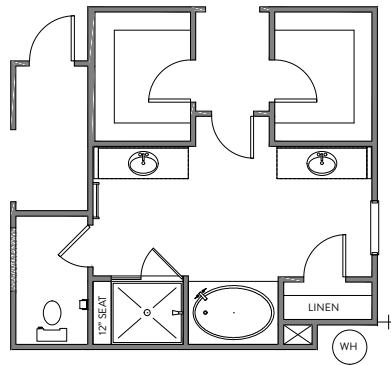

Kitchen

FULL SIZE
COVERED
PORCH
29'6" x 10'0"

FULL SIZE
SCREENED
PORCH
29'6" x 10'0"

COVERED
PORCH
11'2" x 10'0"

SCREENED
PORCH
18'1" x 10'0"

SCREENED
PORCH
12'1" x 10'0"

COVERED
PORCH
12'1" x 10'0"

Rear Porch Options

OPT 4-PANEL FRENCH DOORS

OPT 4-PANEL SLIDING DOORS

OPT SLIDING DOORS

OPT FRENCH DOORS

GREAT
ROOM
17'11" x 18'4"

GREAT ROOM
REAR DOOR OPTIONS

OPT. LUXURY BATH 2
42"x60" GARDEN TUB w/ CERAMIC TUB SURROUND
36"x60" TILE SHOWER PAN TILE WALLS w/ 12" TILE SEAT

OPT. LUXURY BATH 3
42"x60" GARDEN TUB w/ CERAMIC TUB SURROUND
42"x48" FRAMED TILE SHOWER BASE TILE WALLS w/ 12" TILE SEAT

OPT. LUXURY BATH 4
42"x72" GARDEN TUB
36"x60" FIBERGLASS SHOWER UNIT

OPT. LUXURY BATH 5
42"x72" GARDEN TUB w/ CERAMIC TUB SURROUND
36"x60" SHOWER w/ TILE PAN & WALLS w/ 12" TILE SEAT

OPT. LUXURY BATH 6
42"x72" GARDEN TUB w/ CERAMIC TUB SURROUND
42"x48" FRAMED TILE SHOWER BASE TILE WALLS w/ 12" TILE SEAT

PRIMARY SUITE
OPT FAUX BEAMS
WITH VAULT CEILING

Primary Bath Options

OPT. 3-CAR SIDE LOAD GARAGE