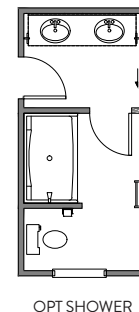

OPT. LUXURY BATH 6
42"x72" GARDEN TUB w/ CERAMIC TUB SURROUND
42"x48" FRAMED TILE SHOWER BASE TILE WALLS w/ 12" TILE SEAT

PRIMARY SUITE
OPT FAUX BEAMS
WITH VAULT CEILING

Primary Bath Options

OPT. 3-CAR SIDE LOAD GARAGE

OPT. 3-CAR FRONT LOAD GARAGE

OPT. 2-CAR SIDE LOAD GARAGE

OPT. 3-CAR COURTY GARAGE OPTION 1

OPT. 3-CAR COURTY GARAGE OPTION 2

2 STORY GREAT ROOM w/8" DRYWALL BEAMS AND CROWN MOLDING

Bath 2 Options

Bath 3 Options

Bath 4 Options

Second Floor

OPT GARDEN TUB/SHOWER

OPT SHOWER

Second Floor Options

Bath 4 Options

BEDROOM 6 OPTION ONLY