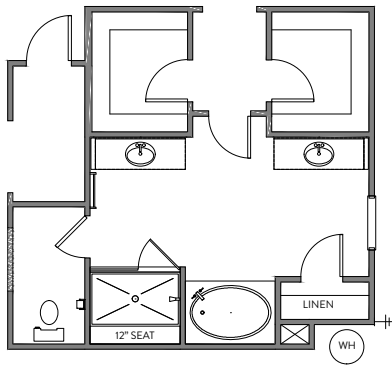

Kitchen

FULL SIZE
COVERED
PORCH
29'6" x 10'0"

FULL SIZE
SCREENED
PORCH
29'6" x 10'0"

COVERED
PORCH
11'2" x 10'0"

SCREENED
PORCH
18'1" x 10'0"

SCREENED
PORCH
12'1" x 10'0"

COVERED
PORCH
12'1" x 10'0"

Rear Porch Options

OPT 4-PANEL FRENCH DOORS

OPT 4-PANEL SLIDING DOORS

OPT SLIDING DOORS

OPT FRENCH DOORS

GREAT
ROOM
17'11" x 18'4"

GREAT ROOM
REAR DOOR OPTIONS

OPT. LUXURY BATH 2
42"x60" GARDEN TUB w/ CERAMIC TUB SURROUND
36"x60" TILE SHOWER PAN TILE WALLS w/ 12" TILE SEAT

OPT. LUXURY BATH 3
42"x60" GARDEN TUB w/ CERAMIC TUB SURROUND
42"x48" FRAMED TILE SHOWER BASE TILE WALLS w/ 12" TILE SEAT

OPT. LUXURY BATH 4
42"x72" GARDEN TUB
36"x60" FIBERGLASS SHOWER UNIT

OPT. LUXURY BATH 5
42"x72" GARDEN TUB w/ CERAMIC TUB SURROUND
36"x60" SHOWER w/ TILE PAN & WALLS w/ 12" TILE SEAT

OPT. LUXURY BATH 6
42"x72" GARDEN TUB w/ CERAMIC TUB SURROUND
42"x48" FRAMED TILE SHOWER BASE TILE WALLS w/ 12" TILE SEAT

PRIMARY SUITE
OPT FAUX BEAMS
WITH VAULT CEILING

Primary Bath Options

OPT. 3-CAR SIDE LOAD GARAGE