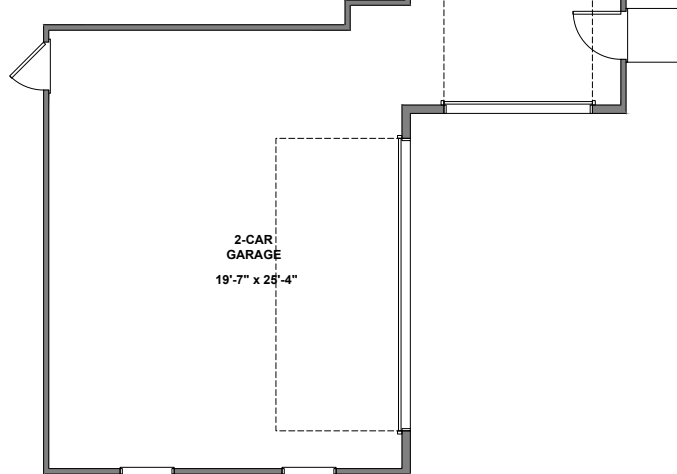

OPT 4-PANEL FRENCH DOORS

OPT 4-PANEL SLIDING DOORS

OPT SLIDING DOORS

OPT FRENCH DOORS

GREAT
ROOM
17'11" x 18'4"

GREAT ROOM
REAR DOOR OPTIONS

OPT. LUXURY BATH 2
42"x60" GARDEN TUB w/ CERAMIC TUB SURROUND
36"x60" TILE SHOWER PAN TILE WALLS w/ 12" TILE SEAT

OPT. LUXURY BATH 3
42"x60" GARDEN TUB w/ CERAMIC TUB SURROUND
42"x48" FRAMED TILE SHOWER BASE TILE WALLS w/ 12" TILE SEAT

OPT. LUXURY BATH 4
42"x72" GARDEN TUB
36"x60" FIBERGLASS SHOWER UNIT

OPT. LUXURY BATH 5
42"x72" GARDEN TUB w/ CERAMIC TUB SURROUND
36"x60" SHOWER w/ TILE PAN & WALLS w/ 12" TILE SEAT

OPT. LUXURY BATH 6
42"x72" GARDEN TUB w/ CERAMIC TUB SURROUND
42"x48" FRAMED TILE SHOWER BASE TILE WALLS w/ 12" TILE SEAT

PRIMARY SUITE
OPT FAUX BEAMS
WITH VAULT CEILING

Primary Bath Options

OPT. 3-CAR SIDE LOAD GARAGE

OPT. 3-CAR FRONT LOAD GARAGE

OPT. 2-CAR SIDE LOAD GARAGE

OPT. 3-CAR COURTY GARAGE OPTION 1

OPT. 3-CAR COURTY GARAGE OPTION 2

2 STORY GREAT ROOM w/8" DRYWALL BEAMS AND CROWN MOLDING

Bath 2 Options

Bath 3 Options