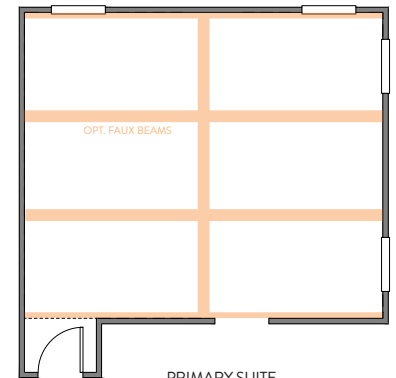

OPT 4-PANEL FRENCH DOORS

OPT 4-PANEL SLIDING DOORS

OPT SLIDING DOORS

OPT FRENCH DOORS

GREAT
ROOM
17'11" x 18'4"

GREAT ROOM
REAR DOOR OPTIONS

OPT. LUXURY BATH 2
42"x60" GARDEN TUB w/ CERAMIC TUB SURROUND
36"x60" TILE SHOWER PAN TILE WALLS w/ 12" TILE SEAT

OPT. LUXURY BATH 3
42"x60" GARDEN TUB w/ CERAMIC TUB SURROUND
42"x48" FRAMED TILE SHOWER BASE TILE WALLS w/ 12" TILE SEAT

OPT. LUXURY BATH 4
42"x72" GARDEN TUB
36"x60" FIBERGLASS SHOWER UNIT

OPT. LUXURY BATH 5
42"x72" GARDEN TUB w/ CERAMIC TUB SURROUND
36"x60" SHOWER w/ TILE PAN & WALLS w/ 12" TILE SEAT

OPT. LUXURY BATH 6
42"x72" GARDEN TUB w/ CERAMIC TUB SURROUND
42"x48" FRAMED TILE SHOWER BASE TILE WALLS w/ 12" TILE SEAT

PRIMARY SUITE
OPT FAUX BEAMS
WITH VAULT CEILING

Primary Bath Options

OPT. 3-CAR SIDE LOAD GARAGE