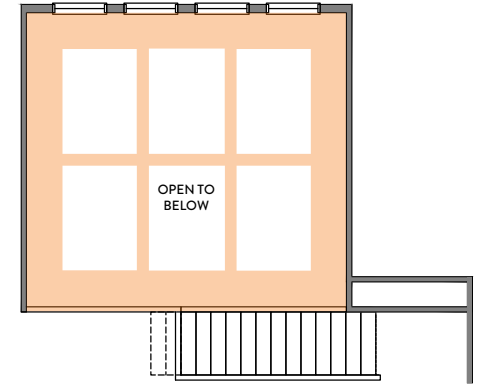

2 STORY GREAT ROOM w/8" DRYWALL BEAMS AND CROWN MOLDING