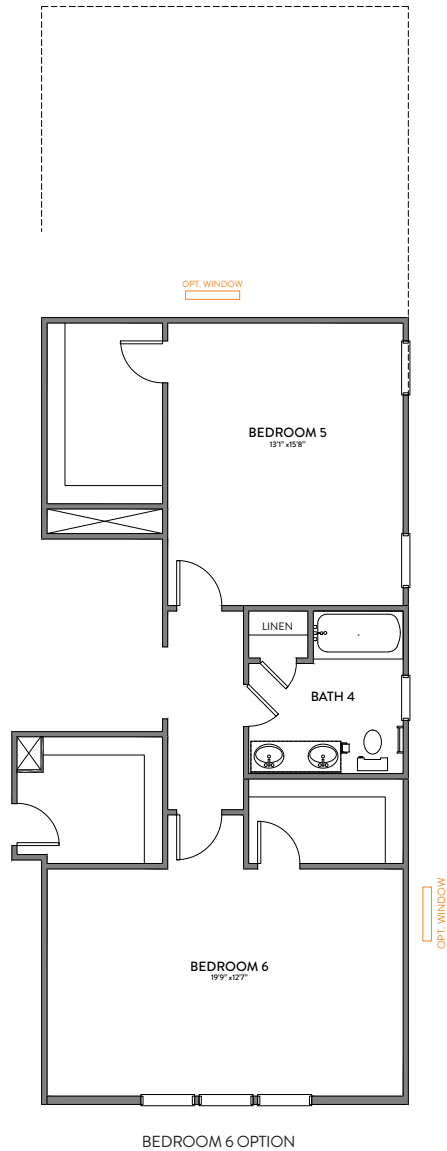

Second Floor Options

Bath 4 Options

BEDROOM 6 OPTION ONLY