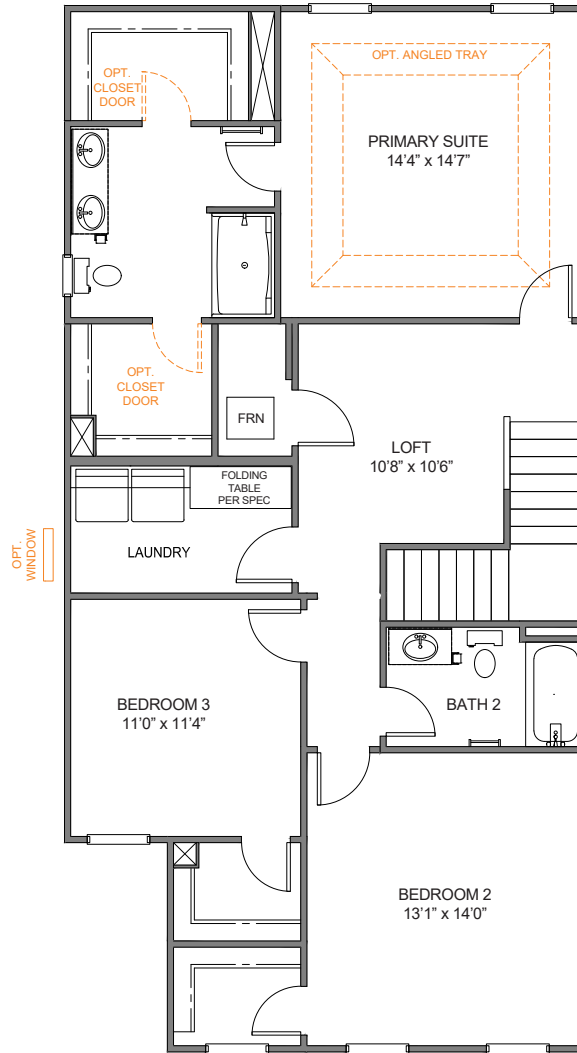

Options

First Floor

Options

Bath 2

Primary Bath

LUXURY BATH 1
TAKE 4" FROM WIC AND HVAC CLOSET

Options

First Floor

Options

Primary Bath

LUXURY BATH 1
LOSE 10" FROM PRIMARY BEDROOM

Options

Bath 2

Luxury Bath

LUXURY BATH 1
LOSE 10" FROM PRIMARY BEDROOM

Primary Bath