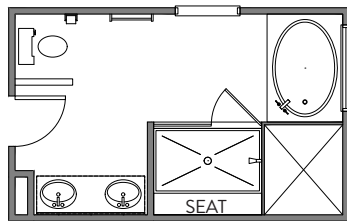

SHOWER

GARDEN TUB/SHOWER

Bath 3

SHOWER

LUXURY BATH 2
LOSE 15" FROM LOFT, LOSE 29" FROM W.I.C.

LUXURY BATH 3
LOSE 15" FROM LOFT, LOSE 29" FROM W.I.C.

Bedroom 5

OPT. BEDROOM 5

Bedroom 3

BEDROOM 3 w/OPT FULL BATH
LOSE 18" FROM LAUNDRY

Primary Bath

GARDEN TUB/SHOWER

LUXURY SHOWER

LUXURY SHOWER 2

Luxury Primary Bath

LUXURY BATH 1
LOSE 15" FROM LOFT

LUXURY BATH 2
LOSE 15" FROM LOFT

LUXURY BATH 3
LOSE 15" FROM LOFT

Bath 2

SHOWER

GARDEN TUB/SHOWER

Bath 3

SHOWER

Bedroom 5