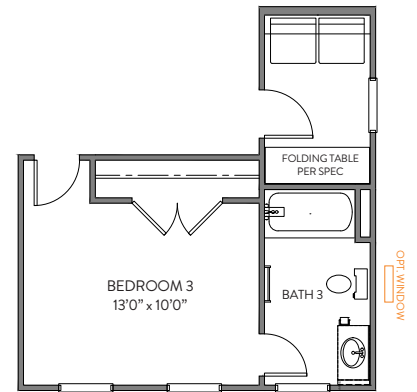

Fireplace

Bedroom 6

Porch

SCREENED PORCH

COVERED PORCH

Luxury Primary Bath

LUXURY BATH 1
LOSE 15" FROM LOFT, LOSE 29" FROM W.I.C.

Bath 2

SHOWER

GARDEN TUB/SHOWER

Bath 3

SHOWER

LUXURY BATH 2
LOSE 15" FROM LOFT, LOSE 29" FROM W.I.C.

LUXURY BATH 3
LOSE 15" FROM LOFT, LOSE 29" FROM W.I.C.

Bedroom 5

OPT. BEDROOM 5

Bedroom 3

BEDROOM 3 w/OPT FULL BATH
LOSE 18" FROM LAUNDRY

Primary Bath

GARDEN TUB/SHOWER

LUXURY SHOWER

LUXURY SHOWER 2

Luxury Primary Bath

LUXURY BATH 1
LOSE 15" FROM LOFT

LUXURY BATH 2
LOSE 15" FROM LOFT

LUXURY BATH 3
LOSE 15" FROM LOFT

Bath 2

SHOWER

GARDEN TUB/SHOWER

Bath 3

SHOWER

Bedroom 5