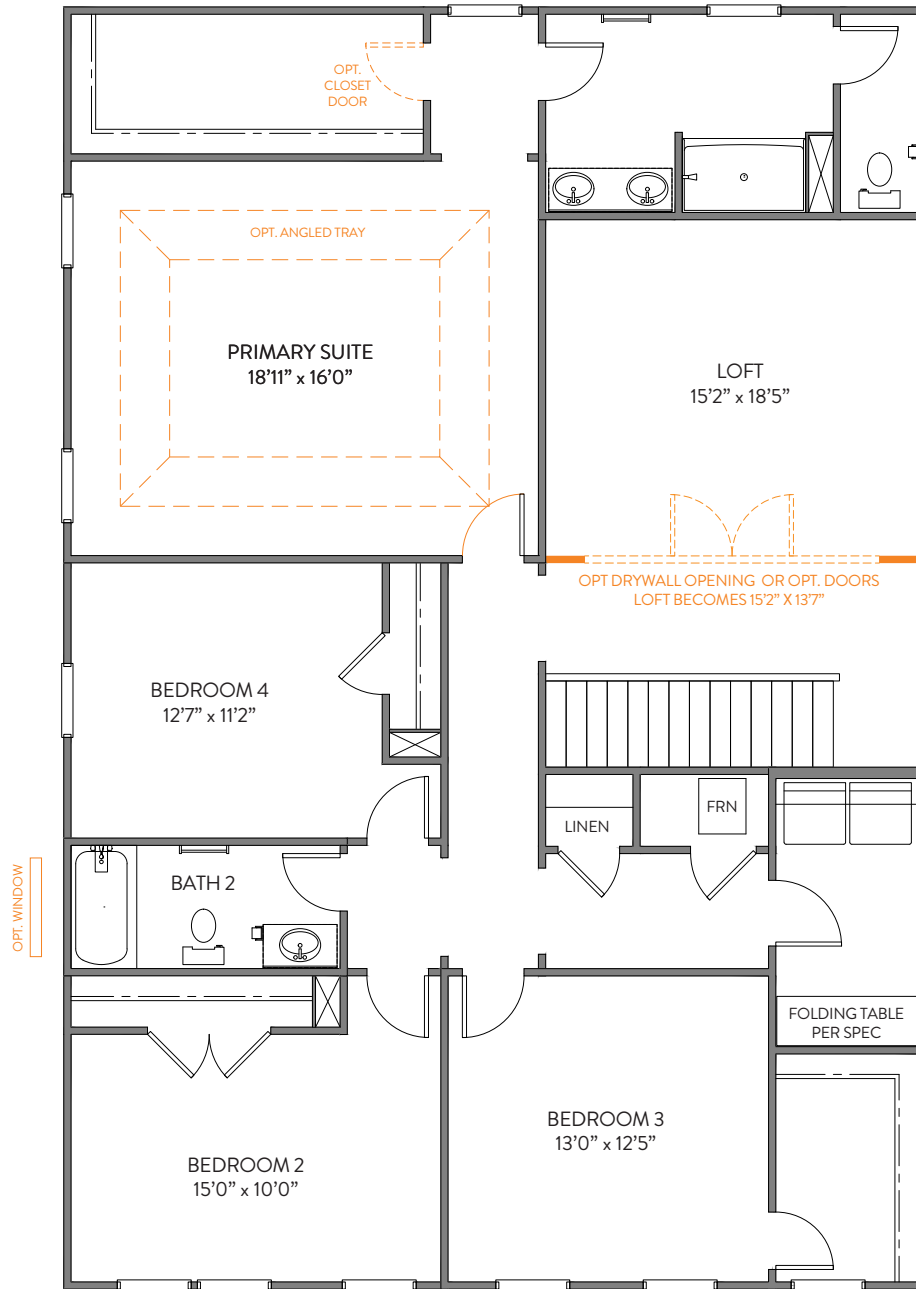

Fireplace

Bedroom 6

BEDROOM 6
ILO STUDY

Porch

SCREENED PORCH

COVERED PORCH

Luxury Primary Bath

LUXURY BATH 1
LOSE 15" FROM LOFT, LOSE 29" FROM W.I.C.

Bath 2

SHOWER

GARDEN TUB/SHOWER

Bath 3

SHOWER

LUXURY BATH 2
LOSE 15" FROM LOFT, LOSE 29" FROM W.I.C.

LUXURY BATH 3
LOSE 15" FROM LOFT, LOSE 29" FROM W.I.C.

Bedroom 5

OPT. BEDROOM 5

Bedroom 3

BEDROOM 3 w/OPT FULL BATH
LOSE 18" FROM LAUNDRY

Primary Bath

GARDEN TUB/SHOWER

LUXURY SHOWER

LUXURY SHOWER 2

Luxury Primary Bath

LUXURY BATH 1
LOSE 15" FROM LOFT

LUXURY BATH 2
LOSE 15" FROM LOFT

LUXURY BATH 3
LOSE 15" FROM LOFT

Bath 2

SHOWER

GARDEN TUB/SHOWER

Bath 3

SHOWER