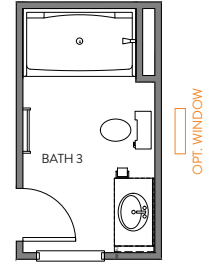

Fireplace

Bedroom 6

BEDROOM 6
ILO STUDY

Porch

SCREENED PORCH

COVERED PORCH

Luxury Primary Bath

LUXURY BATH 1
LOSE 15" FROM LOFT, LOSE 29" FROM W.I.C.

Bath 2

SHOWER

GARDEN TUB/SHOWER

Bath 3

SHOWER

LUXURY BATH 2
LOSE 15" FROM LOFT, LOSE 29" FROM W.I.C.

LUXURY BATH 3
LOSE 15" FROM LOFT, LOSE 29" FROM W.I.C.

Bedroom 5

OPT. BEDROOM 5

Bedroom 3

BEDROOM 3 w/OPT FULL BATH
LOSE 18" FROM LAUNDRY

Primary Bath

GARDEN TUB/SHOWER

LUXURY SHOWER

LUXURY SHOWER 2

Luxury Primary Bath

LUXURY BATH 1
LOSE 15" FROM LOFT

LUXURY BATH 2
LOSE 15" FROM LOFT

LUXURY BATH 3
LOSE 15" FROM LOFT

Bath 2

SHOWER

GARDEN TUB/SHOWER

Bath 3

SHOWER