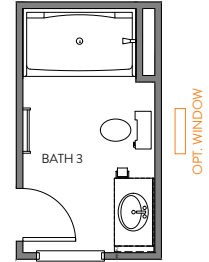

Bedroom 5

OPT. BEDROOM 5

Bedroom 3

BEDROOM 3 w/OPT FULL BATH
LOSE 18" FROM LAUNDRY

Primary Bath

GARDEN TUB/SHOWER

LUXURY SHOWER

LUXURY SHOWER 2

Fireplace

Bedroom 6

Porch

SCREENED PORCH

COVERED PORCH

Luxury Primary Bath

LUXURY BATH 1
LOSE 15" FROM LOFT, LOSE 29" FROM W.I.C.

Bath 2

SHOWER

GARDEN TUB/SHOWER

Bath 3

SHOWER

LUXURY BATH 2
LOSE 15" FROM LOFT, LOSE 29" FROM W.I.C.

LUXURY BATH 3
LOSE 15" FROM LOFT, LOSE 29" FROM W.I.C.

Bedroom 5

OPT. BEDROOM 5