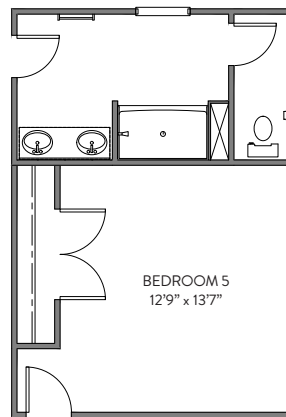

Fireplace

Bedroom 6

BEDROOM 6
ILO STUDY

Porch

SCREENED PORCH

COVERED PORCH

Luxury Primary Bath

LUXURY BATH 1
LOSE 15" FROM LOFT, LOSE 29" FROM W.I.C.

Bath 2

SHOWER

GARDEN TUB/SHOWER

Bath 3

SHOWER

LUXURY BATH 2
LOSE 15" FROM LOFT, LOSE 29" FROM W.I.C.

LUXURY BATH 3
LOSE 15" FROM LOFT, LOSE 29" FROM W.I.C.

Bedroom 5

OPT. BEDROOM 5

Bedroom 3

BEDROOM 3 w/OPT FULL BATH
LOSE 18" FROM LAUNDRY

Primary Bath

GARDEN TUB/SHOWER

LUXURY SHOWER

LUXURY SHOWER 2

Luxury Primary Bath

LUXURY BATH 1
LOSE 15" FROM LOFT

LUXURY BATH 2
LOSE 15" FROM LOFT

LUXURY BATH 3
LOSE 15" FROM LOFT

Bath 2

SHOWER

GARDEN TUB/SHOWER

Bath 3

SHOWER