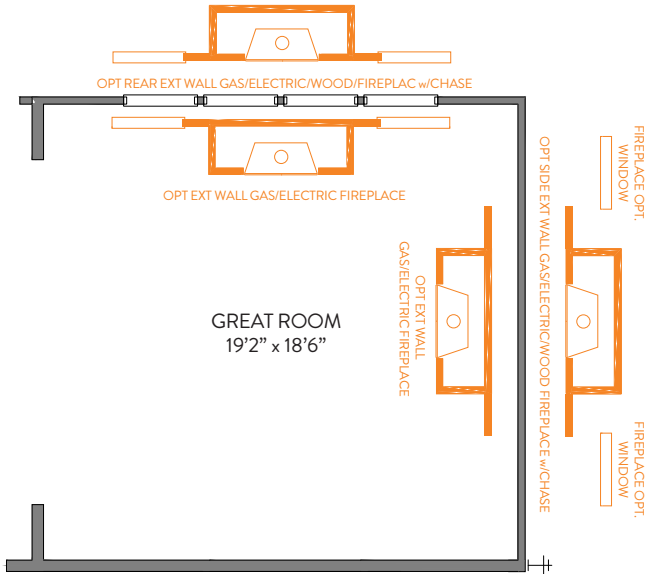

Fireplace

Bedroom 6

BEDROOM 6
ILO STUDY

Porch

SCREENED PORCH

COVERED PORCH

Luxury Primary Bath

LUXURY BATH 1
LOSE 15" FROM LOFT, LOSE 29" FROM W.I.C.

Bath 2

SHOWER

GARDEN TUB/SHOWER

Bath 3

SHOWER

LUXURY BATH 2
LOSE 15" FROM LOFT, LOSE 29" FROM W.I.C.

LUXURY BATH 3
LOSE 15" FROM LOFT, LOSE 29" FROM W.I.C.

Bedroom 5

OPT. BEDROOM 5

Bedroom 3

BEDROOM 3 w/OPT FULL BATH
LOSE 18" FROM LAUNDRY

Primary Bath

GARDEN TUB/SHOWER

LUXURY SHOWER

LUXURY SHOWER 2

Luxury Primary Bath

LUXURY BATH 1
LOSE 15" FROM LOFT

LUXURY BATH 2
LOSE 15" FROM LOFT

LUXURY BATH 3
LOSE 15" FROM LOFT

Bath 2

SHOWER

GARDEN TUB/SHOWER

Bath 3

SHOWER