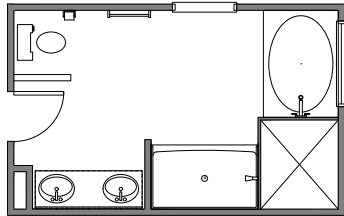

Bath 2

SHOWER

GARDEN TUB/SHOWER

Bath 3

SHOWER

LUXURY BATH 2
LOSE 15" FROM LOFT, LOSE 29" FROM W.I.C.

LUXURY BATH 3
LOSE 15" FROM LOFT, LOSE 29" FROM W.I.C.

Bedroom 5

OPT. BEDROOM 5

Bedroom 3

BEDROOM 3 w/OPT FULL BATH
LOSE 18" FROM LAUNDRY

Primary Bath

GARDEN TUB/SHOWER

LUXURY SHOWER

LUXURY SHOWER 2

Luxury Primary Bath

LUXURY BATH 1
LOSE 15" FROM LOFT

LUXURY BATH 2
LOSE 15" FROM LOFT

LUXURY BATH 3
LOSE 15" FROM LOFT

Bath 2

SHOWER

GARDEN TUB/SHOWER

Bath 3

SHOWER