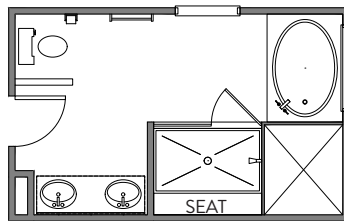

Bath 2

SHOWER

GARDEN TUB/SHOWER

Bath 3

SHOWER

LUXURY BATH 2
LOSE 15" FROM LOFT, LOSE 29" FROM W.I.C.

LUXURY BATH 3
LOSE 15" FROM LOFT, LOSE 29" FROM W.I.C.

Bedroom 5

LUXURY BATH 1
LOSE 15" FROM LOFT

LUXURY BATH 2
LOSE 15" FROM LOFT

LUXURY BATH 3
LOSE 15" FROM LOFT

Bath 2

SHOWER

GARDEN TUB/SHOWER

Bath 3

SHOWER