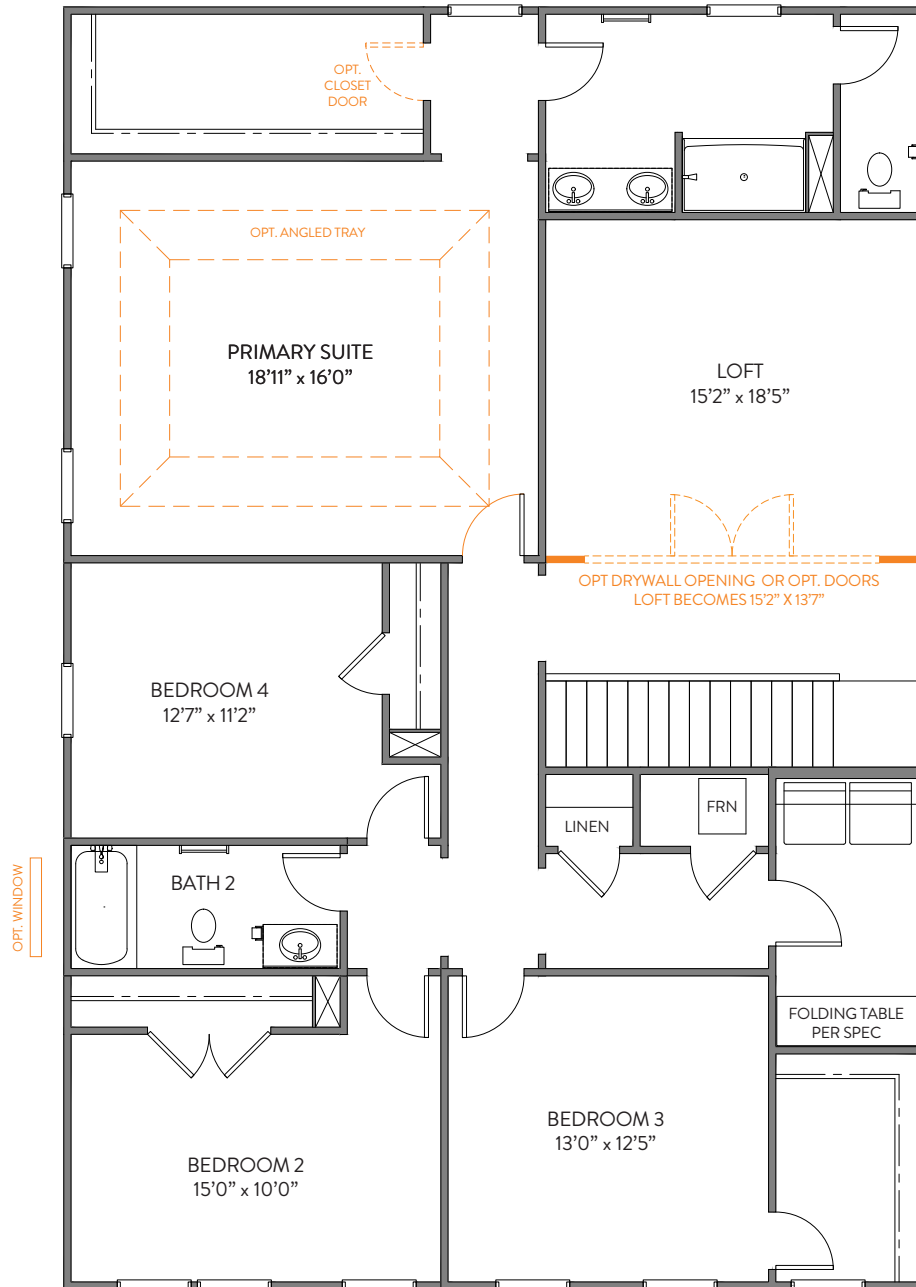

LUXURY BATH 1
LOSE 15" FROM LOFT

LUXURY BATH 2
LOSE 15" FROM LOFT

LUXURY BATH 3
LOSE 15" FROM LOFT

Bath 2

SHOWER

GARDEN TUB/SHOWER

Bath 3

SHOWER

Bedroom 5

OPT. BEDROOM 5

Bedroom 3

BEDROOM 3 w/OPT FULL BATH
LOSE 18" FROM LAUNDRY

Primary Bath

GARDEN TUB/SHOWER

LUXURY SHOWER

LUXURY SHOWER 2

Fireplace

Bedroom 6

Porch

SCREENED PORCH

COVERED PORCH

Luxury Primary Bath

LUXURY BATH 1
LOSE 15" FROM LOFT, LOSE 29" FROM W.I.C.

Bath 2

SHOWER

GARDEN TUB/SHOWER

Bath 3

SHOWER

LUXURY BATH 2
LOSE 15" FROM LOFT, LOSE 29" FROM W.I.C.

LUXURY BATH 3
LOSE 15" FROM LOFT, LOSE 29" FROM W.I.C.

Bedroom 5

OPT. BEDROOM 5