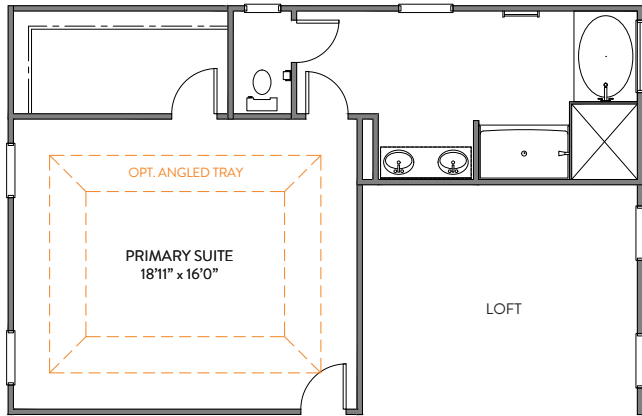

Fireplace

Bedroom 6

Porch

SCREENED PORCH

COVERED PORCH

Luxury Primary Bath

LUXURY BATH 1
LOSE 15" FROM LOFT, LOSE 29" FROM W.I.C.

Bath 2

SHOWER

GARDEN TUB/SHOWER

Bath 3

SHOWER

LUXURY BATH 2
LOSE 15" FROM LOFT, LOSE 29" FROM W.I.C.

LUXURY BATH 3
LOSE 15" FROM LOFT, LOSE 29" FROM W.I.C.

Bedroom 5

OPT. BEDROOM 5