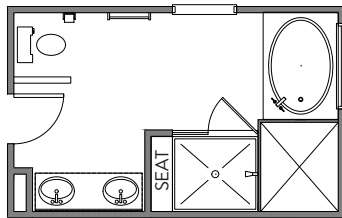

SHOWER

GARDEN TUB/SHOWER

Bath 3

SHOWER

LUXURY BATH 2
LOSE 15" FROM LOFT, LOSE 29" FROM W.I.C.

LUXURY BATH 3
LOSE 15" FROM LOFT, LOSE 29" FROM W.I.C.

Bedroom 5

OPT. BEDROOM 5

Bedroom 3

BEDROOM 3 w/OPT FULL BATH
LOSE 18" FROM LAUNDRY

Primary Bath

GARDEN TUB/SHOWER

LUXURY SHOWER

LUXURY SHOWER 2

Luxury Primary Bath

LUXURY BATH 1
LOSE 15" FROM LOFT

LUXURY BATH 2
LOSE 15" FROM LOFT

LUXURY BATH 3
LOSE 15" FROM LOFT

Bath 2

SHOWER

GARDEN TUB/SHOWER

Bath 3

SHOWER

Bedroom 5