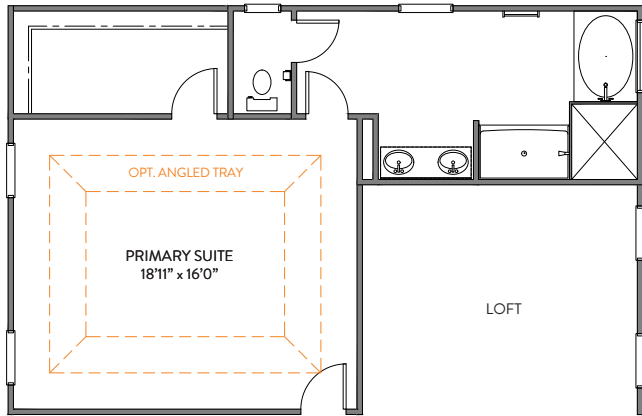

Fireplace

Bedroom 6

BEDROOM 6
ILO STUDY

Porch

SCREENED PORCH

COVERED PORCH

Luxury Primary Bath

LUXURY BATH 1
LOSE 15" FROM LOFT, LOSE 29" FROM W.I.C.

Bath 2

SHOWER

GARDEN TUB/SHOWER

Bath 3

SHOWER

LUXURY BATH 2
LOSE 15" FROM LOFT, LOSE 29" FROM W.I.C.

LUXURY BATH 3
LOSE 15" FROM LOFT, LOSE 29" FROM W.I.C.

Bedroom 5

OPT. BEDROOM 5

Bedroom 3

BEDROOM 3 w/OPT FULL BATH
LOSE 18" FROM LAUNDRY

Primary Bath

GARDEN TUB/SHOWER

LUXURY SHOWER

LUXURY SHOWER 2

Luxury Primary Bath

LUXURY BATH 1
LOSE 15" FROM LOFT

LUXURY BATH 2
LOSE 15" FROM LOFT

LUXURY BATH 3
LOSE 15" FROM LOFT

Bath 2

SHOWER

GARDEN TUB/SHOWER

Bath 3

SHOWER