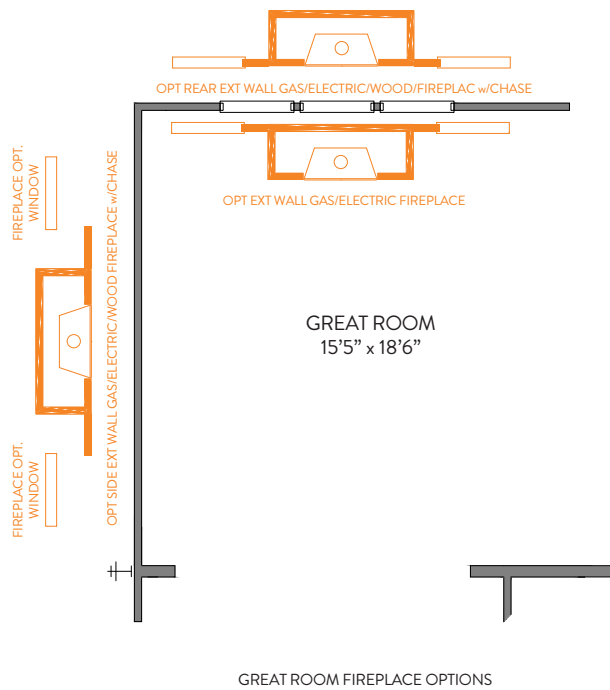

LUXURY BATH 1
LOSE 15" FROM LOFT

LUXURY BATH 2
LOSE 15" FROM LOFT

LUXURY BATH 3
LOSE 15" FROM LOFT

Bath 2

SHOWER

GARDEN TUB/SHOWER

Bath 3

SHOWER

Bedroom 5

OPT. BEDROOM 5

Bedroom 3

BEDROOM 3 w/OPT FULL BATH
LOSE 18" FROM LAUNDRY

Primary Bath

GARDEN TUB/SHOWER

LUXURY SHOWER

LUXURY SHOWER 2

Fireplace

Bedroom 6

Porch

SCREENED PORCH

COVERED PORCH

Luxury Primary Bath

LUXURY BATH 1
LOSE 15" FROM LOFT, LOSE 29" FROM W.I.C.

Bath 2

SHOWER

GARDEN TUB/SHOWER

Bath 3

SHOWER

LUXURY BATH 2
LOSE 15" FROM LOFT, LOSE 29" FROM W.I.C.

LUXURY BATH 3
LOSE 15" FROM LOFT, LOSE 29" FROM W.I.C.

Bedroom 5

OPT. BEDROOM 5