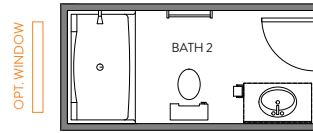

Fireplace

Bedroom 6

BEDROOM 6
ILO STUDY

Porch

SCREENED PORCH

COVERED PORCH

Luxury Primary Bath

LUXURY BATH 1
LOSE 15" FROM LOFT, LOSE 29" FROM W.I.C.

Bath 2

SHOWER

GARDEN TUB/SHOWER

Bath 3

SHOWER

LUXURY BATH 2
LOSE 15" FROM LOFT, LOSE 29" FROM W.I.C.

LUXURY BATH 3
LOSE 15" FROM LOFT, LOSE 29" FROM W.I.C.

Bedroom 5