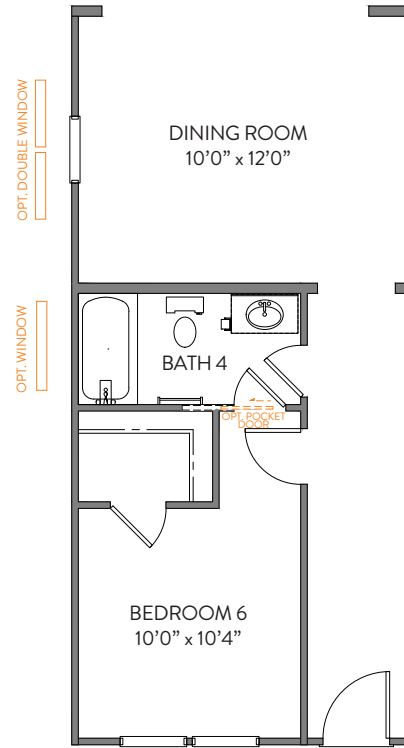

Fireplace

Bedroom 6

BEDROOM 6
ILO STUDY

Porch

SCREENED PORCH

COVERED PORCH

Luxury Primary Bath

LUXURY BATH 1
LOSE 15" FROM LOFT, LOSE 29" FROM W.I.C.

Bath 2

SHOWER

GARDEN TUB/SHOWER

Bath 3

SHOWER

LUXURY BATH 2
LOSE 15" FROM LOFT, LOSE 29" FROM W.I.C.

LUXURY BATH 3
LOSE 15" FROM LOFT, LOSE 29" FROM W.I.C.

Bedroom 5

OPT. BEDROOM 5

Bedroom 3

BEDROOM 3 w/OPT FULL BATH
LOSE 18" FROM LAUNDRY

Primary Bath

GARDEN TUB/SHOWER

LUXURY SHOWER

LUXURY SHOWER 2

Luxury Primary Bath

LUXURY BATH 1
LOSE 15" FROM LOFT

LUXURY BATH 2
LOSE 15" FROM LOFT

LUXURY BATH 3
LOSE 15" FROM LOFT

Bath 2

SHOWER

GARDEN TUB/SHOWER

Bath 3

SHOWER