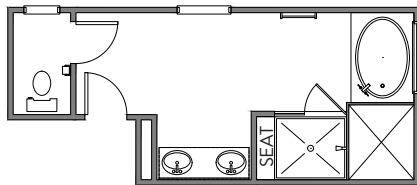

Fireplace

Bedroom 6

BEDROOM 6
ILO STUDY

Porch

SCREENED PORCH

COVERED PORCH

Luxury Primary Bath

LUXURY BATH 1
LOSE 15" FROM LOFT, LOSE 29" FROM W.I.C.

Bath 2

SHOWER

GARDEN TUB/SHOWER

Bath 3

SHOWER

LUXURY BATH 2
LOSE 15" FROM LOFT, LOSE 29" FROM W.I.C.

LUXURY BATH 3
LOSE 15" FROM LOFT, LOSE 29" FROM W.I.C.

Bedroom 5

OPT. BEDROOM 5

Bedroom 3

BEDROOM 3 w/OPT FULL BATH
LOSE 18" FROM LAUNDRY

Primary Bath

GARDEN TUB/SHOWER

LUXURY SHOWER

LUXURY SHOWER 2

Luxury Primary Bath

LUXURY BATH 1
LOSE 15" FROM LOFT

LUXURY BATH 2
LOSE 15" FROM LOFT

LUXURY BATH 3
LOSE 15" FROM LOFT

Bath 2

SHOWER

GARDEN TUB/SHOWER

Bath 3

SHOWER