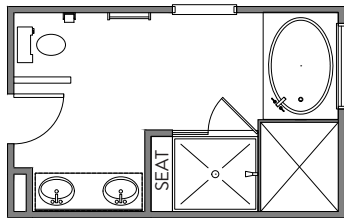

Bath 2

SHOWER

GARDEN TUB/SHOWER

Bath 3

SHOWER

LUXURY BATH 2
LOSE 15" FROM LOFT, LOSE 29" FROM W.I.C.

LUXURY BATH 3
LOSE 15" FROM LOFT, LOSE 29" FROM W.I.C.

Bedroom 5

OPT. BEDROOM 5

Bedroom 3

BEDROOM 3 w/OPT FULL BATH
LOSE 18" FROM LAUNDRY

Primary Bath

GARDEN TUB/SHOWER

LUXURY SHOWER

LUXURY SHOWER 2

Luxury Primary Bath

LUXURY BATH 1
LOSE 15" FROM LOFT

LUXURY BATH 2
LOSE 15" FROM LOFT

LUXURY BATH 3
LOSE 15" FROM LOFT

Bath 2

SHOWER

GARDEN TUB/SHOWER

Bath 3

SHOWER

Bedroom 5

OPT. BEDROOM 5

Bedroom 3

BEDROOM 3 w/OPT FULL BATH
LOSE 18" FROM LAUNDRY

Primary Bath

GARDEN TUB/SHOWER

LUXURY SHOWER

LUXURY SHOWER 2