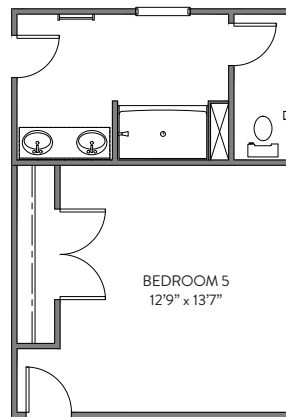

SHOWER

GARDEN TUB/SHOWER

Bath 3

SHOWER

LUXURY BATH 2
LOSE 15" FROM LOFT, LOSE 29" FROM W.I.C.

LUXURY BATH 3
LOSE 15" FROM LOFT, LOSE 29" FROM W.I.C.

Bedroom 5

OPT. BEDROOM 5

Bedroom 3

BEDROOM 3 w/OPT FULL BATH
LOSE 18" FROM LAUNDRY

Primary Bath

GARDEN TUB/SHOWER

LUXURY SHOWER

LUXURY SHOWER 2

Luxury Primary Bath

LUXURY BATH 1
LOSE 15" FROM LOFT

LUXURY BATH 2
LOSE 15" FROM LOFT

LUXURY BATH 3
LOSE 15" FROM LOFT

Bath 2

SHOWER

GARDEN TUB/SHOWER

Bath 3

SHOWER

Bedroom 5

OPT. BEDROOM 5

Bedroom 3

BEDROOM 3 w/OPT FULL BATH
LOSE 18" FROM LAUNDRY

Primary Bath

GARDEN TUB/SHOWER

LUXURY SHOWER

LUXURY SHOWER 2