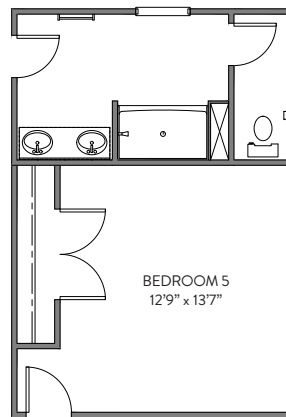

LUXURY BATH 1
LOSE 15" FROM LOFT

LUXURY BATH 2
LOSE 15" FROM LOFT

LUXURY BATH 3
LOSE 15" FROM LOFT

Bath 2

SHOWER

GARDEN TUB/SHOWER

Bath 3

SHOWER

Bedroom 5

OPT. BEDROOM 5

Bedroom 3

BEDROOM 3 w/OPT FULL BATH
LOSE 18" FROM LAUNDRY

Primary Bath

GARDEN TUB/SHOWER

LUXURY SHOWER

LUXURY SHOWER 2

Fireplace

Bedroom 6

Porch

SCREENED PORCH

COVERED PORCH

Luxury Primary Bath

LUXURY BATH 1
LOSE 15" FROM LOFT, LOSE 29" FROM W.I.C.

Bath 2