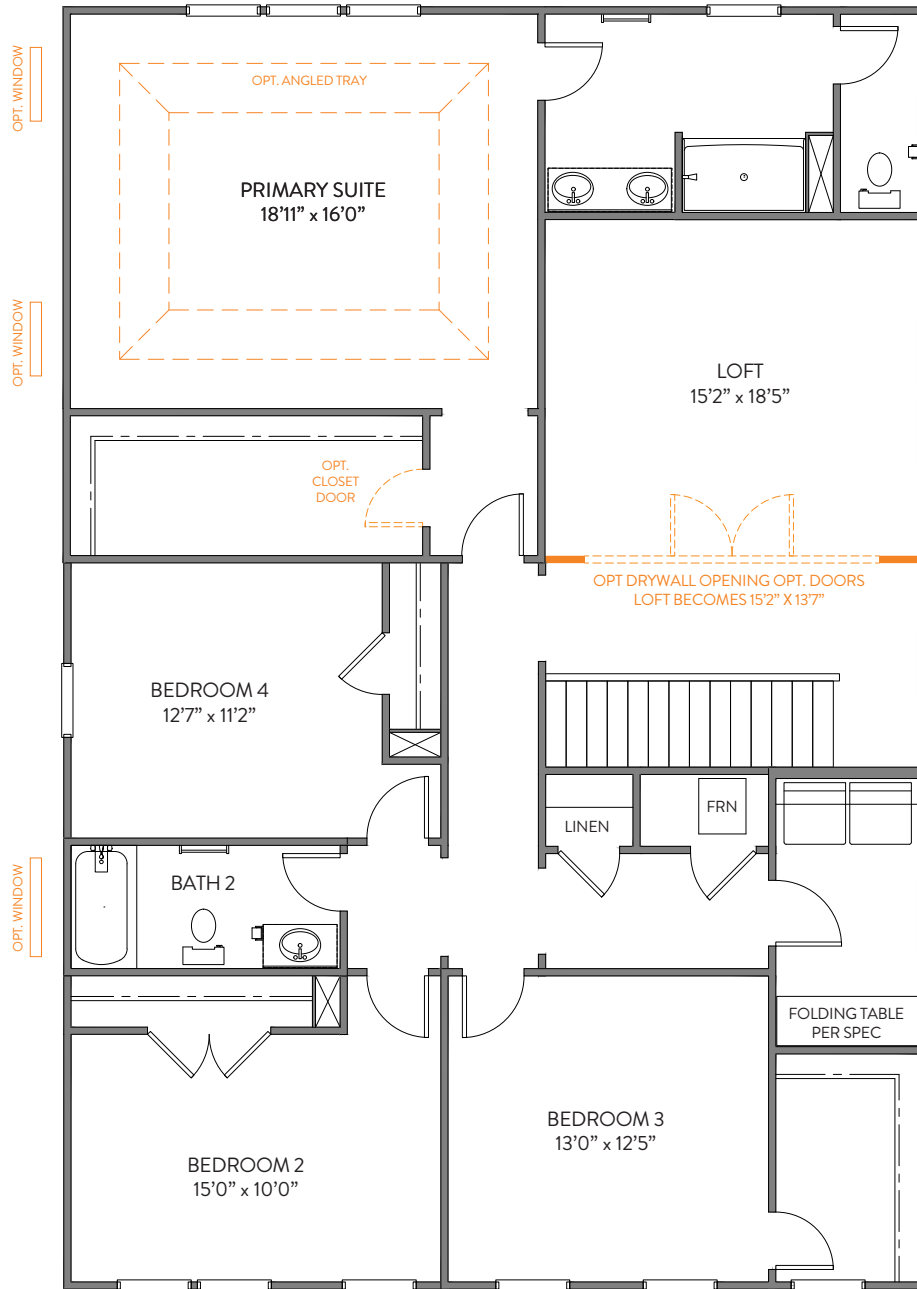

Bath 2

SHOWER

GARDEN TUB/SHOWER

Bath 3

SHOWER

LUXURY BATH 2
LOSE 15" FROM LOFT, LOSE 29" FROM W.I.C.

LUXURY BATH 3
LOSE 15" FROM LOFT, LOSE 29" FROM W.I.C.

Bedroom 5

OPT. BEDROOM 5

Bedroom 3

BEDROOM 3 w/OPT FULL BATH
LOSE 18" FROM LAUNDRY

Primary Bath

GARDEN TUB/SHOWER

LUXURY SHOWER

LUXURY SHOWER 2

Luxury Primary Bath

LUXURY BATH 1
LOSE 15" FROM LOFT

LUXURY BATH 2
LOSE 15" FROM LOFT

LUXURY BATH 3
LOSE 15" FROM LOFT

Bath 2

SHOWER

GARDEN TUB/SHOWER

Bath 3

SHOWER

Bedroom 5

OPT. BEDROOM 5

Bedroom 3

BEDROOM 3 w/OPT FULL BATH
LOSE 18" FROM LAUNDRY

Primary Bath

GARDEN TUB/SHOWER

LUXURY SHOWER

LUXURY SHOWER 2