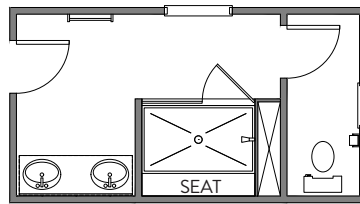

SHOWER

GARDEN TUB/SHOWER

Bath 3

SHOWER

LUXURY BATH 2
LOSE 15" FROM LOFT, LOSE 29" FROM W.I.C.

LUXURY BATH 3
LOSE 15" FROM LOFT, LOSE 29" FROM W.I.C.

Bedroom 5

OPT. BEDROOM 5

Bedroom 3

BEDROOM 3 w/OPT FULL BATH
LOSE 18" FROM LAUNDRY

Primary Bath

GARDEN TUB/SHOWER

LUXURY SHOWER

LUXURY SHOWER 2

Luxury Primary Bath

LUXURY BATH 1
LOSE 15" FROM LOFT

LUXURY BATH 2
LOSE 15" FROM LOFT

LUXURY BATH 3
LOSE 15" FROM LOFT

Bath 2

SHOWER

GARDEN TUB/SHOWER

Bath 3

SHOWER

Bedroom 5