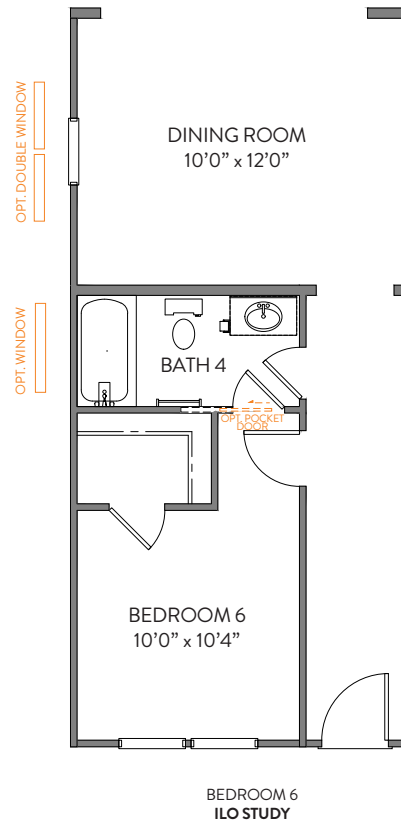

LUXURY BATH 1
LOSE 15" FROM LOFT

LUXURY BATH 2
LOSE 15" FROM LOFT

LUXURY BATH 3
LOSE 15" FROM LOFT

Bath 2

SHOWER

GARDEN TUB/SHOWER

Bath 3

SHOWER

Bedroom 5

OPT. BEDROOM 5

Bedroom 3

BEDROOM 3 w/OPT FULL BATH
LOSE 18" FROM LAUNDRY

Primary Bath

GARDEN TUB/SHOWER

LUXURY SHOWER

LUXURY SHOWER 2

Fireplace

Bedroom 6

Porch

SCREENED PORCH

COVERED PORCH

Luxury Primary Bath

LUXURY BATH 1
LOSE 15" FROM LOFT, LOSE 29" FROM W.I.C.

Bath 2

SHOWER

GARDEN TUB/SHOWER

Bath 3

SHOWER

LUXURY BATH 2
LOSE 15" FROM LOFT, LOSE 29" FROM W.I.C.

LUXURY BATH 3
LOSE 15" FROM LOFT, LOSE 29" FROM W.I.C.

Bedroom 5

OPT. BEDROOM 5