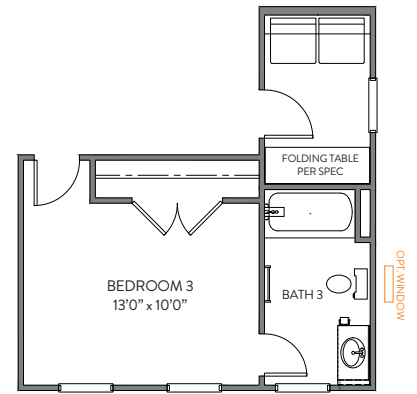

SHOWER

GARDEN TUB/SHOWER

Bath 3

SHOWER

LUXURY BATH 2
LOSE 15" FROM LOFT, LOSE 29" FROM W.I.C.

LUXURY BATH 3
LOSE 15" FROM LOFT, LOSE 29" FROM W.I.C.

Bedroom 5

OPT. BEDROOM 5

LUXURY BATH 2
LOSE 15" FROM LOFT

LUXURY BATH 3
LOSE 15" FROM LOFT

Bath 2

SHOWER

GARDEN TUB/SHOWER

Bath 3

SHOWER

Bedroom 5

OPT. BEDROOM 5

Bedroom 3

BEDROOM 3 w/OPT FULL BATH
LOSE 18" FROM LAUNDRY

Primary Bath

GARDEN TUB/SHOWER

LUXURY SHOWER

LUXURY SHOWER 2