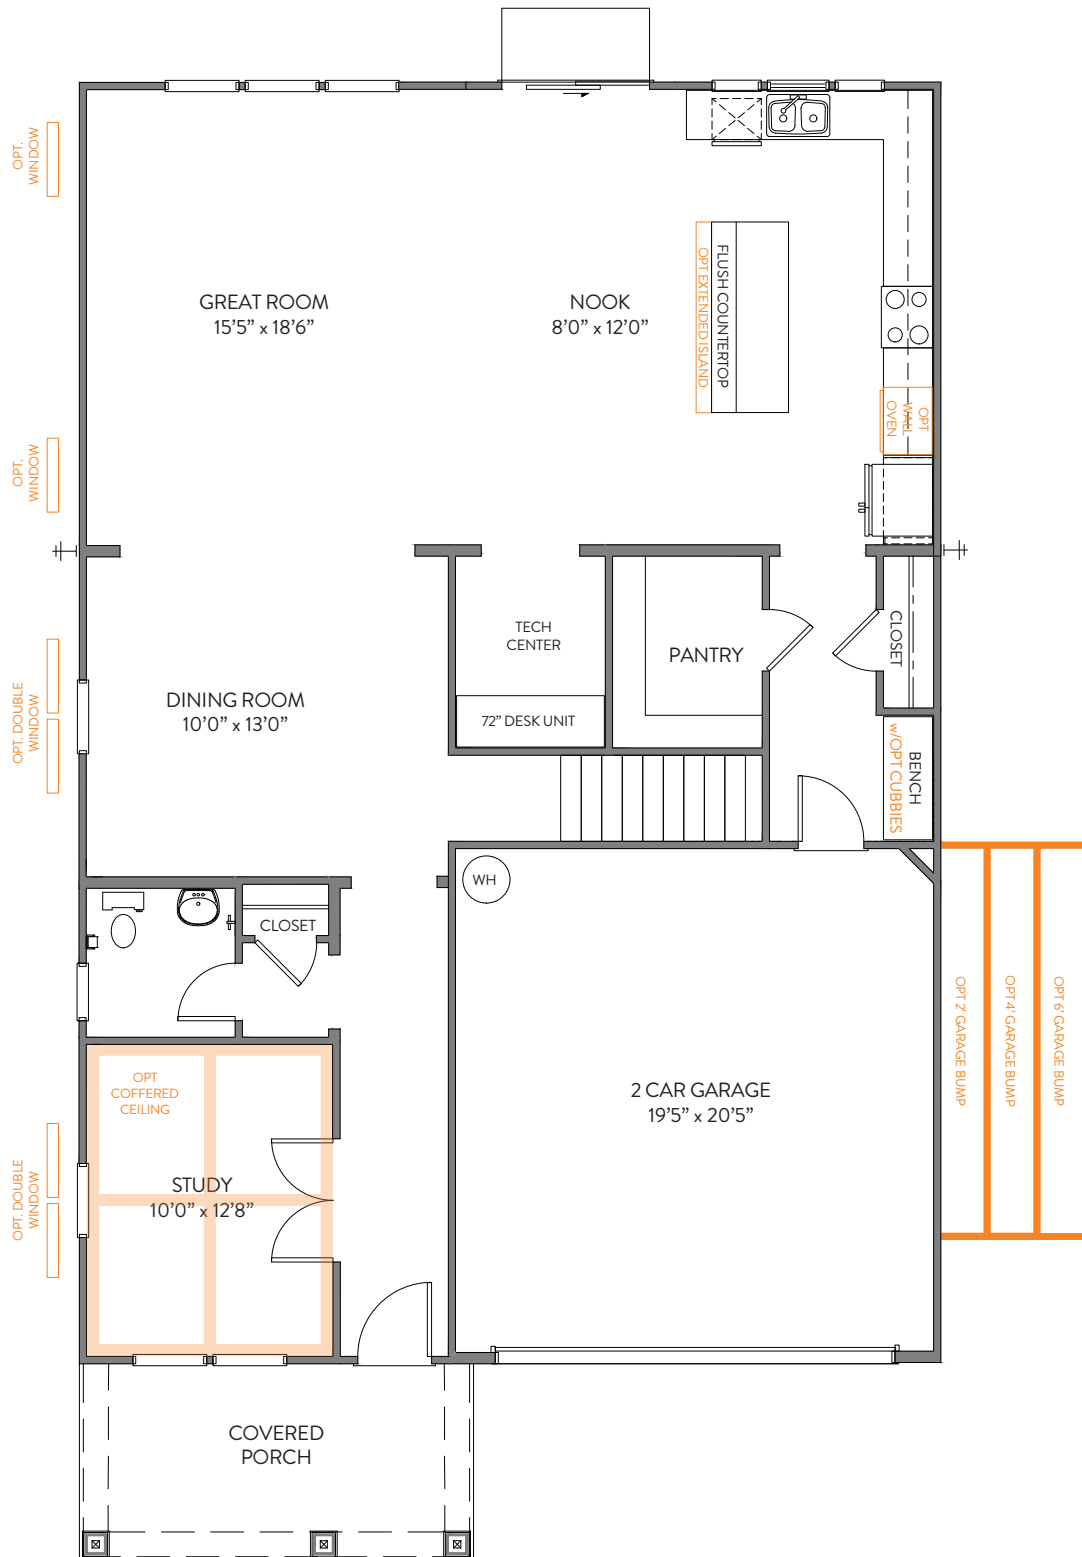

LUXURY BATH 1
LOSE 15" FROM LOFT

LUXURY BATH 2
LOSE 15" FROM LOFT

LUXURY BATH 3
LOSE 15" FROM LOFT

Bath 2

SHOWER

GARDEN TUB/SHOWER

Bath 3

SHOWER

Bedroom 5

OPT. BEDROOM 5

Bedroom 3

BEDROOM 3 w/OPT FULL BATH
LOSE 18" FROM LAUNDRY

Primary Bath

GARDEN TUB/SHOWER

LUXURY SHOWER

LUXURY SHOWER 2

Fireplace

Bedroom 6

Porch

SCREENED PORCH

COVERED PORCH

Luxury Primary Bath

LUXURY BATH 1
LOSE 15" FROM LOFT, LOSE 29" FROM W.I.C.

Bath 2

SHOWER

GARDEN TUB/SHOWER

Bath 3

SHOWER

LUXURY BATH 2
LOSE 15" FROM LOFT, LOSE 29" FROM W.I.C.

LUXURY BATH 3
LOSE 15" FROM LOFT, LOSE 29" FROM W.I.C.

Bedroom 5

OPT. BEDROOM 5