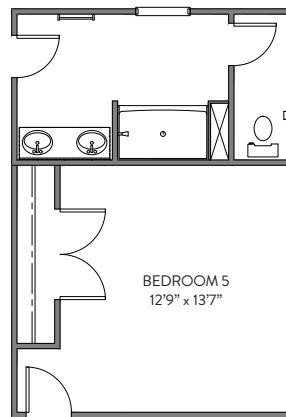

Fireplace

Bedroom 6

Porch

SCREENED PORCH

COVERED PORCH

Luxury Primary Bath

LUXURY BATH 1
LOSE 15" FROM LOFT, LOSE 29" FROM W.I.C.

Bath 2

SHOWER

GARDEN TUB/SHOWER

Bath 3

SHOWER

LUXURY BATH 2
LOSE 15" FROM LOFT, LOSE 29" FROM W.I.C.

LUXURY BATH 3
LOSE 15" FROM LOFT, LOSE 29" FROM W.I.C.

Bedroom 5

OPT. BEDROOM 5

Bedroom 3

BEDROOM 3 w/OPT FULL BATH
LOSE 18" FROM LAUNDRY

Primary Bath

GARDEN TUB/SHOWER

LUXURY SHOWER

LUXURY SHOWER 2

Luxury Primary Bath

LUXURY BATH 1
LOSE 15" FROM LOFT