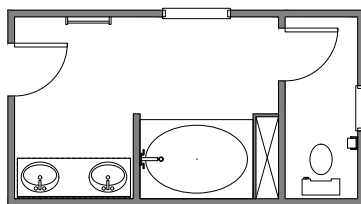

SHOWER

GARDEN TUB/SHOWER

Bath 3

SHOWER

LUXURY BATH 2
LOSE 15" FROM LOFT, LOSE 29" FROM W.I.C.

LUXURY BATH 3
LOSE 15" FROM LOFT, LOSE 29" FROM W.I.C.

Bedroom 5

OPT. BEDROOM 5

Bedroom 3

BEDROOM 3 w/OPT FULL BATH
LOSE 18" FROM LAUNDRY

Primary Bath

GARDEN TUB/SHOWER

LUXURY SHOWER

LUXURY SHOWER 2

Luxury Primary Bath

LUXURY BATH 1
LOSE 15" FROM LOFT