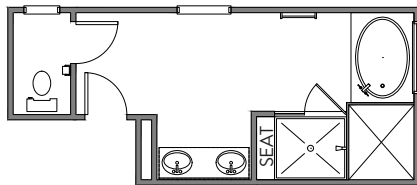

Fireplace

Bedroom 6

Porch

SCREENED PORCH

COVERED PORCH

Luxury Primary Bath

LUXURY BATH 1
LOSE 15" FROM LOFT, LOSE 29" FROM W.I.C.

Bath 2

SHOWER

GARDEN TUB/SHOWER

Bath 3

SHOWER

LUXURY BATH 2
LOSE 15" FROM LOFT, LOSE 29" FROM W.I.C.

LUXURY BATH 3
LOSE 15" FROM LOFT, LOSE 29" FROM W.I.C.

Bedroom 5

OPT. BEDROOM 5

Bedroom 3

BEDROOM 3 w/OPT FULL BATH
LOSE 18" FROM LAUNDRY

Primary Bath

GARDEN TUB/SHOWER

LUXURY SHOWER

LUXURY SHOWER 2

Luxury Primary Bath

LUXURY BATH 1
LOSE 15" FROM LOFT