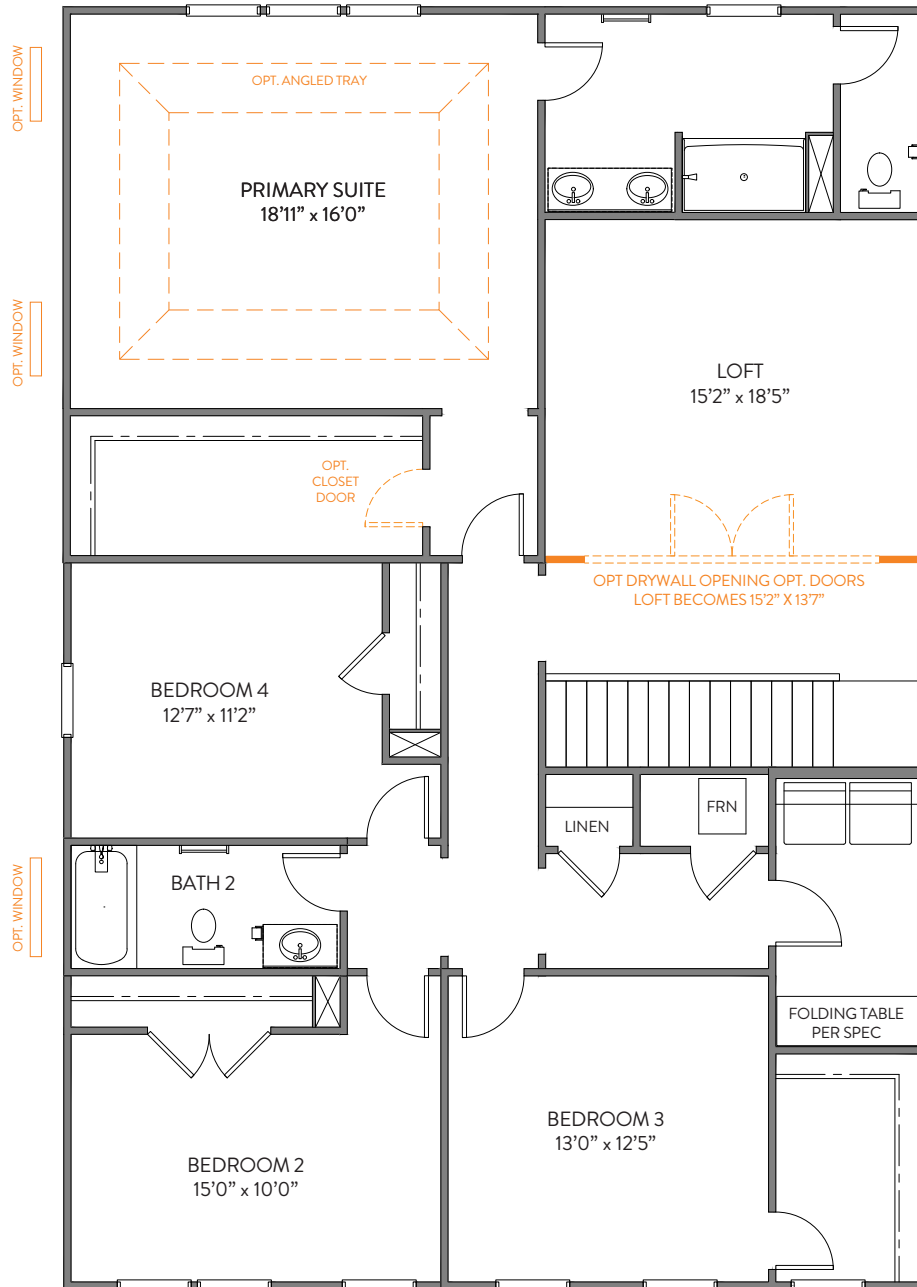

Fireplace

Bedroom 6

BEDROOM 6
ILO STUDY

Porch

SCREENED PORCH

COVERED PORCH

Luxury Primary Bath

LUXURY BATH 1
LOSE 15" FROM LOFT, LOSE 29" FROM W.I.C.

SHOWER

GARDEN TUB/SHOWER

Bath 3

SHOWER

LUXURY BATH 2
LOSE 15" FROM LOFT, LOSE 29" FROM W.I.C.

LUXURY BATH 3
LOSE 15" FROM LOFT, LOSE 29" FROM W.I.C.

Bedroom 5

OPT. BEDROOM 5

Bedroom 3

BEDROOM 3 w/OPT FULL BATH
LOSE 18" FROM LAUNDRY

Primary Bath

GARDEN TUB/SHOWER

LUXURY SHOWER

LUXURY SHOWER 2

Luxury Primary Bath

LUXURY BATH 1
LOSE 15" FROM LOFT

LUXURY BATH 2
LOSE 15" FROM LOFT

LUXURY BATH 3
LOSE 15" FROM LOFT

Bath 2

SHOWER

GARDEN TUB/SHOWER

Bath 3

SHOWER

Bedroom 5