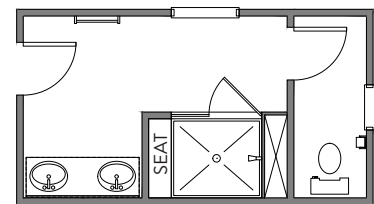

SHOWER

GARDEN TUB/SHOWER

Bath 3

SHOWER

LUXURY BATH 2
LOSE 15" FROM LOFT, LOSE 29" FROM W.I.C.

LUXURY BATH 3
LOSE 15" FROM LOFT, LOSE 29" FROM W.I.C.

Bedroom 5

OPT. BEDROOM 5

Bedroom 3

BEDROOM 3 w/OPT FULL BATH
LOSE 18" FROM LAUNDRY

Primary Bath

GARDEN TUB/SHOWER

LUXURY SHOWER

LUXURY SHOWER 2

Luxury Primary Bath

LUXURY BATH 1
LOSE 15" FROM LOFT

LUXURY BATH 2
LOSE 15" FROM LOFT

LUXURY BATH 3
LOSE 15" FROM LOFT

Bath 2

SHOWER

GARDEN TUB/SHOWER

Bath 3

SHOWER

Bedroom 5