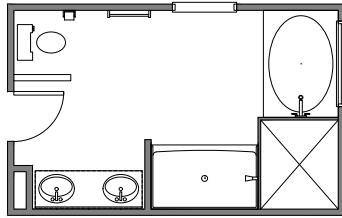

SHOWER

GARDEN TUB/SHOWER

Bath 3

SHOWER

LUXURY BATH 2
LOSE 15" FROM LOFT, LOSE 29" FROM W.I.C.

LUXURY BATH 3
LOSE 15" FROM LOFT, LOSE 29" FROM W.I.C.

Bedroom 5

OPT. BEDROOM 5

Bedroom 3

BEDROOM 3 w/OPT FULL BATH
LOSE 18" FROM LAUNDRY

Primary Bath

GARDEN TUB/SHOWER

LUXURY SHOWER

LUXURY SHOWER 2

Luxury Primary Bath

LUXURY BATH 1
LOSE 15" FROM LOFT

LUXURY BATH 2
LOSE 15" FROM LOFT

LUXURY BATH 3
LOSE 15" FROM LOFT

Bath 2

SHOWER

GARDEN TUB/SHOWER

Bath 3

SHOWER

Bedroom 5