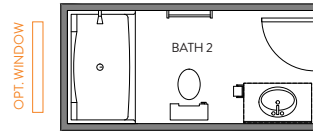

Fireplace

Bedroom 6

Porch

SCREENED PORCH

COVERED PORCH

Luxury Primary Bath

LUXURY BATH 1
LOSE 15" FROM LOFT, LOSE 29" FROM W.I.C.

Bath 2

SHOWER

GARDEN TUB/SHOWER

Bath 3

SHOWER

LUXURY BATH 2
LOSE 15" FROM LOFT, LOSE 29" FROM W.I.C.

LUXURY BATH 3
LOSE 15" FROM LOFT, LOSE 29" FROM W.I.C.

Bedroom 5

OPT. BEDROOM 5