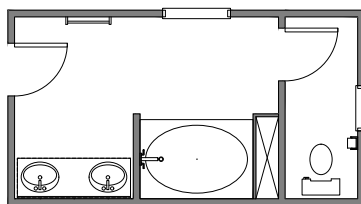

SHOWER

GARDEN TUB/SHOWER

Bath 3

SHOWER

LUXURY BATH 2
LOSE 15" FROM LOFT, LOSE 29" FROM W.I.C.

LUXURY BATH 3
LOSE 15" FROM LOFT, LOSE 29" FROM W.I.C.

Bedroom 5

OPT. BEDROOM 5

Bedroom 3

BEDROOM 3 w/OPT FULL BATH
LOSE 18" FROM LAUNDRY

Primary Bath

GARDEN TUB/SHOWER

LUXURY SHOWER

LUXURY SHOWER 2

Luxury Primary Bath

LUXURY BATH 1
LOSE 15" FROM LOFT

LUXURY BATH 2
LOSE 15" FROM LOFT

LUXURY BATH 3
LOSE 15" FROM LOFT

Bath 2

SHOWER

GARDEN TUB/SHOWER

Bath 3

SHOWER

Bedroom 5

OPT. BEDROOM 5

Bedroom 3

BEDROOM 3 w/OPT FULL BATH
LOSE 18" FROM LAUNDRY

Primary Bath

GARDEN TUB/SHOWER

LUXURY SHOWER

LUXURY SHOWER 2