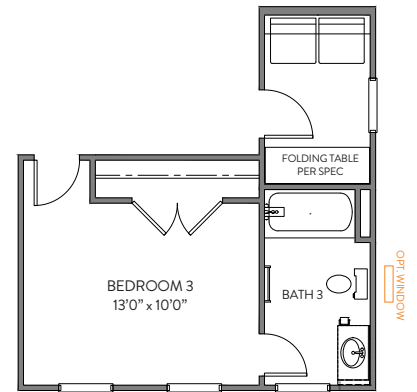

Fireplace

Bedroom 6

BEDROOM 6
ILO STUDY

Porch

SCREENED PORCH

COVERED PORCH

Luxury Primary Bath

LUXURY BATH 1
LOSE 15" FROM LOFT, LOSE 29" FROM W.I.C.

Bath 2

SHOWER

GARDEN TUB/SHOWER

Bath 3

SHOWER

LUXURY BATH 2
LOSE 15" FROM LOFT, LOSE 29" FROM W.I.C.

LUXURY BATH 3
LOSE 15" FROM LOFT, LOSE 29" FROM W.I.C.

Bedroom 5

OPT. BEDROOM 5

Bedroom 3

BEDROOM 3 w/OPT FULL BATH
LOSE 18" FROM LAUNDRY

Primary Bath

GARDEN TUB/SHOWER

LUXURY SHOWER

LUXURY SHOWER 2

Luxury Primary Bath

LUXURY BATH 1
LOSE 15" FROM LOFT

LUXURY BATH 2
LOSE 15" FROM LOFT

LUXURY BATH 3
LOSE 15" FROM LOFT

Bath 2

SHOWER

GARDEN TUB/SHOWER

Bath 3

SHOWER