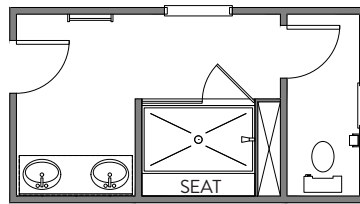

Bath 2

SHOWER

GARDEN TUB/SHOWER

Bath 3

SHOWER

LUXURY BATH 2
LOSE 15" FROM LOFT, LOSE 29" FROM W.I.C.

LUXURY BATH 3
LOSE 15" FROM LOFT, LOSE 29" FROM W.I.C.

Bedroom 5

OPT. BEDROOM 5

Bedroom 3

BEDROOM 3 w/OPT FULL BATH
LOSE 18" FROM LAUNDRY

Primary Bath

GARDEN TUB/SHOWER

LUXURY SHOWER

LUXURY SHOWER 2

Luxury Primary Bath

LUXURY BATH 1
LOSE 15" FROM LOFT

LUXURY BATH 2
LOSE 15" FROM LOFT

LUXURY BATH 3
LOSE 15" FROM LOFT

Bath 2

SHOWER

GARDEN TUB/SHOWER

Bath 3

SHOWER