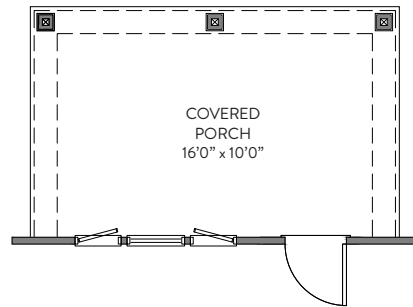

COVERED PORCH