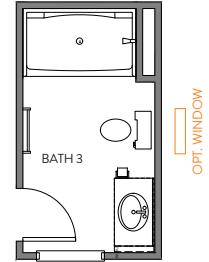

SHOWER

GARDEN TUB/SHOWER

Bath 3

SHOWER

LUXURY BATH 2
LOSE 15" FROM LOFT, LOSE 29" FROM W.I.C.

LUXURY BATH 3
LOSE 15" FROM LOFT, LOSE 29" FROM W.I.C.

Bedroom 5

OPT. BEDROOM 5

Bedroom 3

BEDROOM 3 w/OPT FULL BATH
LOSE 18" FROM LAUNDRY

Primary Bath

GARDEN TUB/SHOWER

LUXURY SHOWER

LUXURY SHOWER 2

Luxury Primary Bath

LUXURY BATH 1
LOSE 15" FROM LOFT

LUXURY BATH 2
LOSE 15" FROM LOFT

LUXURY BATH 3
LOSE 15" FROM LOFT

Bath 2

SHOWER

GARDEN TUB/SHOWER

Bath 3

SHOWER

Bedroom 5

OPT. BEDROOM 5

Bedroom 3

BEDROOM 3 w/OPT FULL BATH
LOSE 18" FROM LAUNDRY

Primary Bath

GARDEN TUB/SHOWER

LUXURY SHOWER

LUXURY SHOWER 2