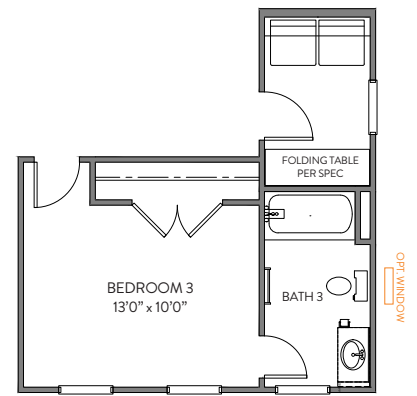

LUXURY BATH 1
LOSE 15" FROM LOFT

LUXURY BATH 2
LOSE 15" FROM LOFT

LUXURY BATH 3
LOSE 15" FROM LOFT

Bath 2

SHOWER

GARDEN TUB/SHOWER

Bath 3

SHOWER

Bedroom 5

OPT. BEDROOM 5

Bedroom 3

BEDROOM 3 w/OPT FULL BATH
LOSE 18" FROM LAUNDRY

Primary Bath

GARDEN TUB/SHOWER

LUXURY SHOWER

LUXURY SHOWER 2

Fireplace

Bedroom 6

Porch

SCREENED PORCH

COVERED PORCH

Luxury Primary Bath

LUXURY BATH 1
LOSE 15" FROM LOFT, LOSE 29" FROM W.I.C.

Bath 2