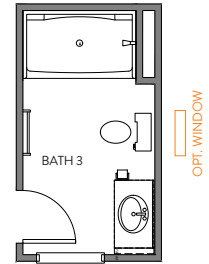

LUXURY BATH 1
LOSE 15" FROM LOFT

LUXURY BATH 2
LOSE 15" FROM LOFT

LUXURY BATH 3
LOSE 15" FROM LOFT

Bath 2

SHOWER

GARDEN TUB/SHOWER

Bath 3

SHOWER

Bedroom 5

OPT. BEDROOM 5

Bedroom 3

BEDROOM 3 w/OPT FULL BATH
LOSE 18" FROM LAUNDRY

Primary Bath

GARDEN TUB/SHOWER

LUXURY SHOWER

LUXURY SHOWER 2

Fireplace

Bedroom 6

Porch

SCREENED PORCH

COVERED PORCH

Luxury Primary Bath

LUXURY BATH 1
LOSE 15" FROM LOFT, LOSE 29" FROM W.I.C.

Bath 2