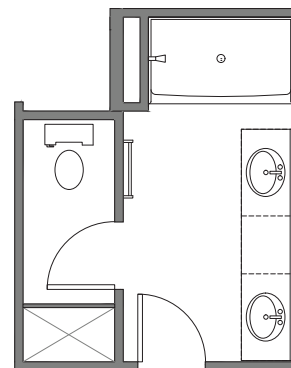

Options

Primary Bath

96" VANITY