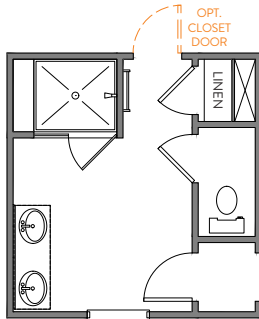

First Floor

SCREENED PORCH

COVERED PORCH
19'0" x 10'0"

GREAT ROOM FIREPLACE OPTIONS

3 CAR GARAGE
29'0" x 19'6"

3 CAR GARAGE

SHOWER
BATH 3

Bath 2

DUAL BOWL VANITY

SHOWER

GARDEN TUB/SHOWER

Primary Bath

LUXURY SHOWER 2

LUXURY SHOWER

GARDEN TUB/SHOWER

LUXURY BATH 1

LUXURY BATH 2

LUXURY BATH 3

Second Floor

BEDROOM 4
ILO LOFT

First Floor

SCREENED PORCH

COVERED PORCH

GREAT ROOM FIREPLACE OPTIONS