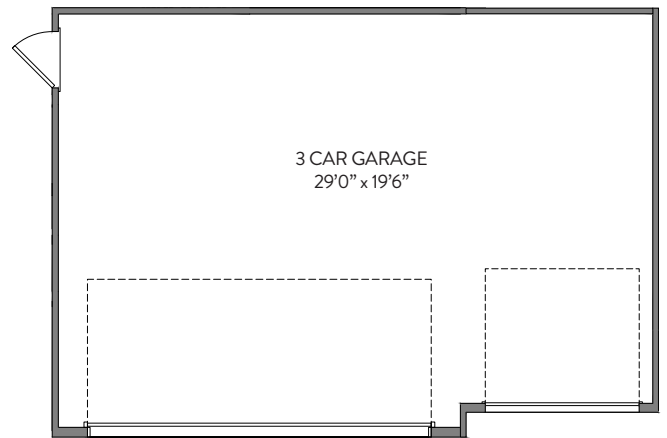

First Floor

SCREENED PORCH

COVERED PORCH
19'0" x 10'0"

GREAT ROOM FIREPLACE OPTIONS

3 CAR GARAGE
29'0" x 19'6"

3 CAR GARAGE

SHOWER
BATH 3

Bath 2

DUAL BOWL VANITY

SHOWER

GARDEN TUB/SHOWER

Primary Bath

LUXURY SHOWER 2

LUXURY SHOWER

GARDEN TUB/SHOWER

LUXURY BATH 1