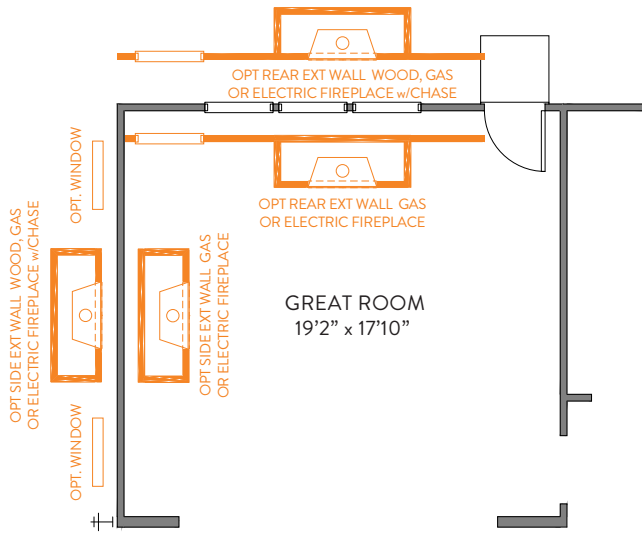

First Floor

SCREENED PORCH

COVERED PORCH
19'0" x 10'0"

GREAT ROOM FIREPLACE OPTIONS

3 CAR GARAGE
29'0" x 19'6"

3 CAR GARAGE

SHOWER
BATH 3

Bath 2

DUAL BOWL VANITY

SHOWER

GARDEN TUB/SHOWER

Primary Bath

LUXURY SHOWER 2

LUXURY SHOWER

GARDEN TUB/SHOWER

LUXURY BATH 1