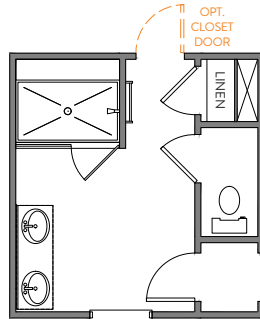

DUAL BOWL VANITY

SHOWER

GARDEN TUB/SHOWER

Primary Bath

LUXURY SHOWER 2

LUXURY SHOWER

GARDEN TUB/SHOWER

LUXURY BATH 1

LUXURY BATH 2

LUXURY BATH 3

Second Floor

BEDROOM 4
ILO LOFT

First Floor

SCREENED PORCH

COVERED PORCH

GREAT ROOM FIREPLACE OPTIONS

3 CAR GARAGE

SHOWER
BATH 3

Bath 2

DUAL BOWL VANITY

SHOWER

GARDEN TUB/SHOWER

Primary Bath

LUXURY SHOWER 2

LUXURY SHOWER

GARDEN TUB/SHOWER

LUXURY BATH 1

LUXURY BATH 2

LUXURY BATH 3

Second Floor

BEDROOM 4
ILO LOFT