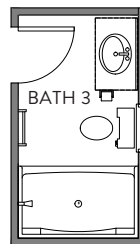

First Floor

SCREENED PORCH

COVERED PORCH
19'0" x 10'0"

GREAT ROOM FIREPLACE OPTIONS

3 CAR GARAGE
29'0" x 19'6"

3 CAR GARAGE

SHOWER
BATH 3

Bath 2

DUAL BOWL VANITY

SHOWER

GARDEN TUB/SHOWER

Primary Bath

LUXURY SHOWER 2

LUXURY SHOWER

GARDEN TUB/SHOWER

LUXURY BATH 1

LUXURY BATH 2

LUXURY BATH 3

Second Floor

BEDROOM 4
ILO LOFT

First Floor

SCREENED PORCH

COVERED PORCH

GREAT ROOM FIREPLACE OPTIONS

3 CAR GARAGE

SHOWER
BATH 3

Bath 2

DUAL BOWL VANITY

SHOWER

GARDEN TUB/SHOWER

Primary Bath

LUXURY SHOWER 2