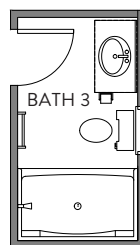

DUAL BOWL VANITY

SHOWER

GARDEN TUB/SHOWER

Primary Bath

LUXURY SHOWER 2

LUXURY SHOWER

GARDEN TUB/SHOWER

LUXURY BATH 1

LUXURY BATH 2

LUXURY BATH 3

Second Floor

BEDROOM 4
ILO LOFT

First Floor

SCREENED PORCH

COVERED PORCH

GREAT ROOM FIREPLACE OPTIONS

3 CAR GARAGE

SHOWER
BATH 3

Bath 2

DUAL BOWL VANITY

SHOWER

GARDEN TUB/SHOWER

Primary Bath

LUXURY SHOWER 2

LUXURY SHOWER

GARDEN TUB/SHOWER

LUXURY BATH 1

LUXURY BATH 2

LUXURY BATH 3

Second Floor

BEDROOM 4
ILO LOFT