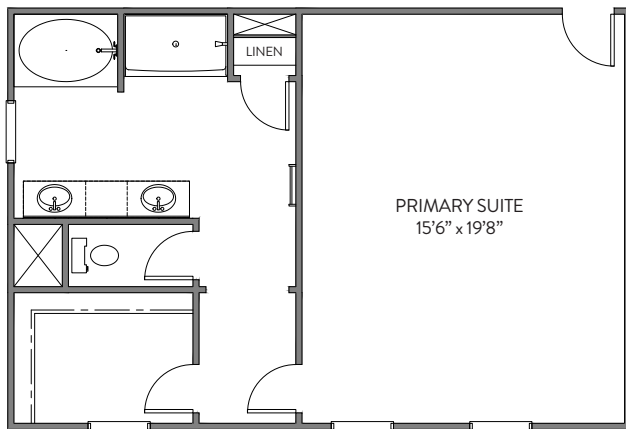

First Floor

SCREENED PORCH

COVERED PORCH
19'0" x 10'0"

GREAT ROOM FIREPLACE OPTIONS

3 CAR GARAGE
29'0" x 19'6"

3 CAR GARAGE

SHOWER
BATH 3

Bath 2

DUAL BOWL VANITY

SHOWER

GARDEN TUB/SHOWER

Primary Bath

LUXURY SHOWER 2

LUXURY SHOWER

GARDEN TUB/SHOWER

LUXURY BATH 1

LUXURY BATH 2

LUXURY BATH 3

Second Floor

BEDROOM 4
ILO LOFT

First Floor

SCREENED PORCH

COVERED PORCH

GREAT ROOM FIREPLACE OPTIONS