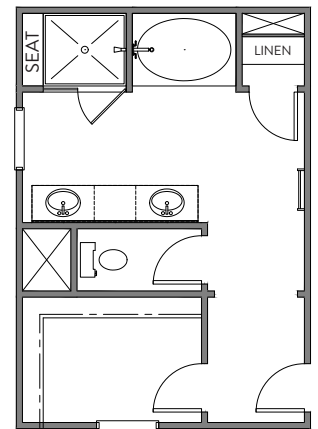

DUAL BOWL VANITY

SHOWER

GARDEN TUB/SHOWER

Primary Bath

LUXURY SHOWER 2

LUXURY SHOWER

GARDEN TUB/SHOWER

LUXURY BATH 1

LUXURY BATH 2

LUXURY BATH 3

Second Floor

BEDROOM 4
ILO LOFT

First Floor

SCREENED PORCH

COVERED PORCH

GREAT ROOM FIREPLACE OPTIONS

LUXURY SHOWER

GARDEN TUB/SHOWER

LUXURY BATH 1

LUXURY BATH 2

LUXURY BATH 3

Second Floor

BEDROOM 4
ILO LOFT