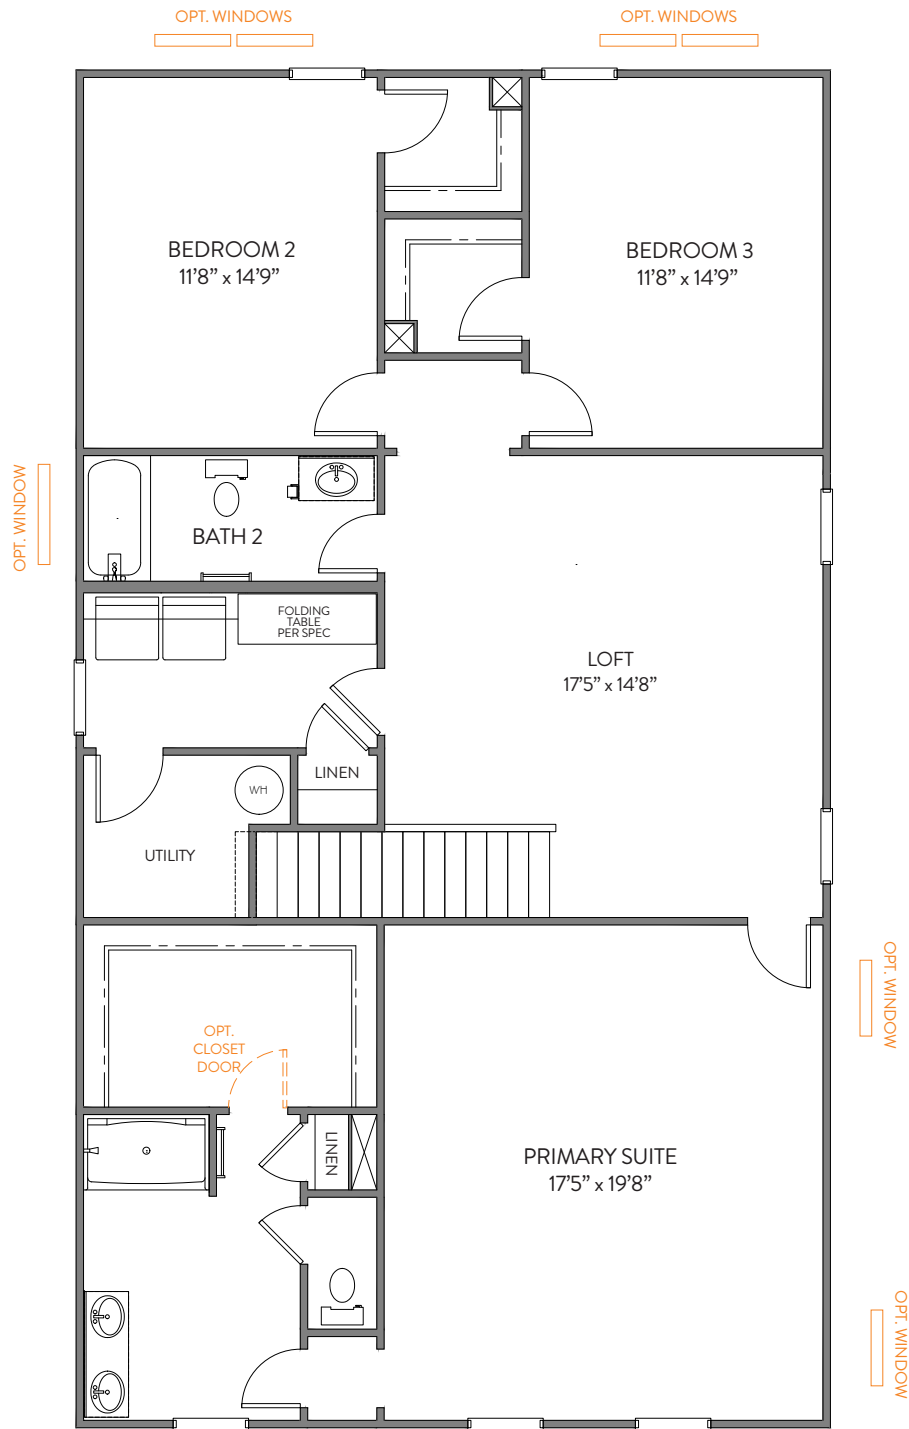

First Floor

SCREENED PORCH

COVERED PORCH
19'0" x 10'0"

GREAT ROOM FIREPLACE OPTIONS

3 CAR GARAGE
29'0" x 19'6"

3 CAR GARAGE

SHOWER
BATH 3

Bath 2

DUAL BOWL VANITY

SHOWER

GARDEN TUB/SHOWER

Primary Bath

LUXURY SHOWER 2

LUXURY SHOWER

GARDEN TUB/SHOWER

LUXURY BATH 1

LUXURY BATH 2

LUXURY BATH 3

Second Floor

BEDROOM 4
ILO LOFT

First Floor

SCREENED PORCH

COVERED PORCH

GREAT ROOM FIREPLACE OPTIONS

LUXURY SHOWER

GARDEN TUB/SHOWER

LUXURY BATH 1

LUXURY BATH 2

LUXURY BATH 3

Second Floor

BEDROOM 4
ILO LOFT