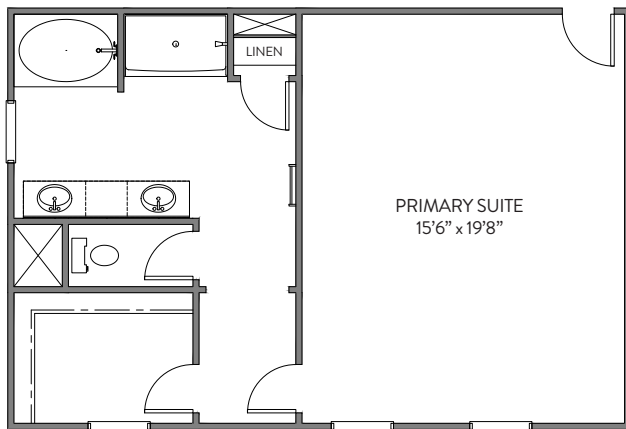

DUAL BOWL VANITY

SHOWER

GARDEN TUB/SHOWER

Primary Bath

LUXURY SHOWER 2

LUXURY SHOWER

GARDEN TUB/SHOWER

LUXURY BATH 1

LUXURY BATH 2

LUXURY BATH 3

Second Floor

BEDROOM 4
ILO LOFT

First Floor

SCREENED PORCH

COVERED PORCH

GREAT ROOM FIREPLACE OPTIONS

3 CAR GARAGE

SHOWER
BATH 3

Bath 2

DUAL BOWL VANITY

SHOWER

GARDEN TUB/SHOWER

Primary Bath

LUXURY SHOWER 2

LUXURY SHOWER

GARDEN TUB/SHOWER

LUXURY BATH 1

LUXURY BATH 2

LUXURY BATH 3

Second Floor

BEDROOM 4
ILO LOFT