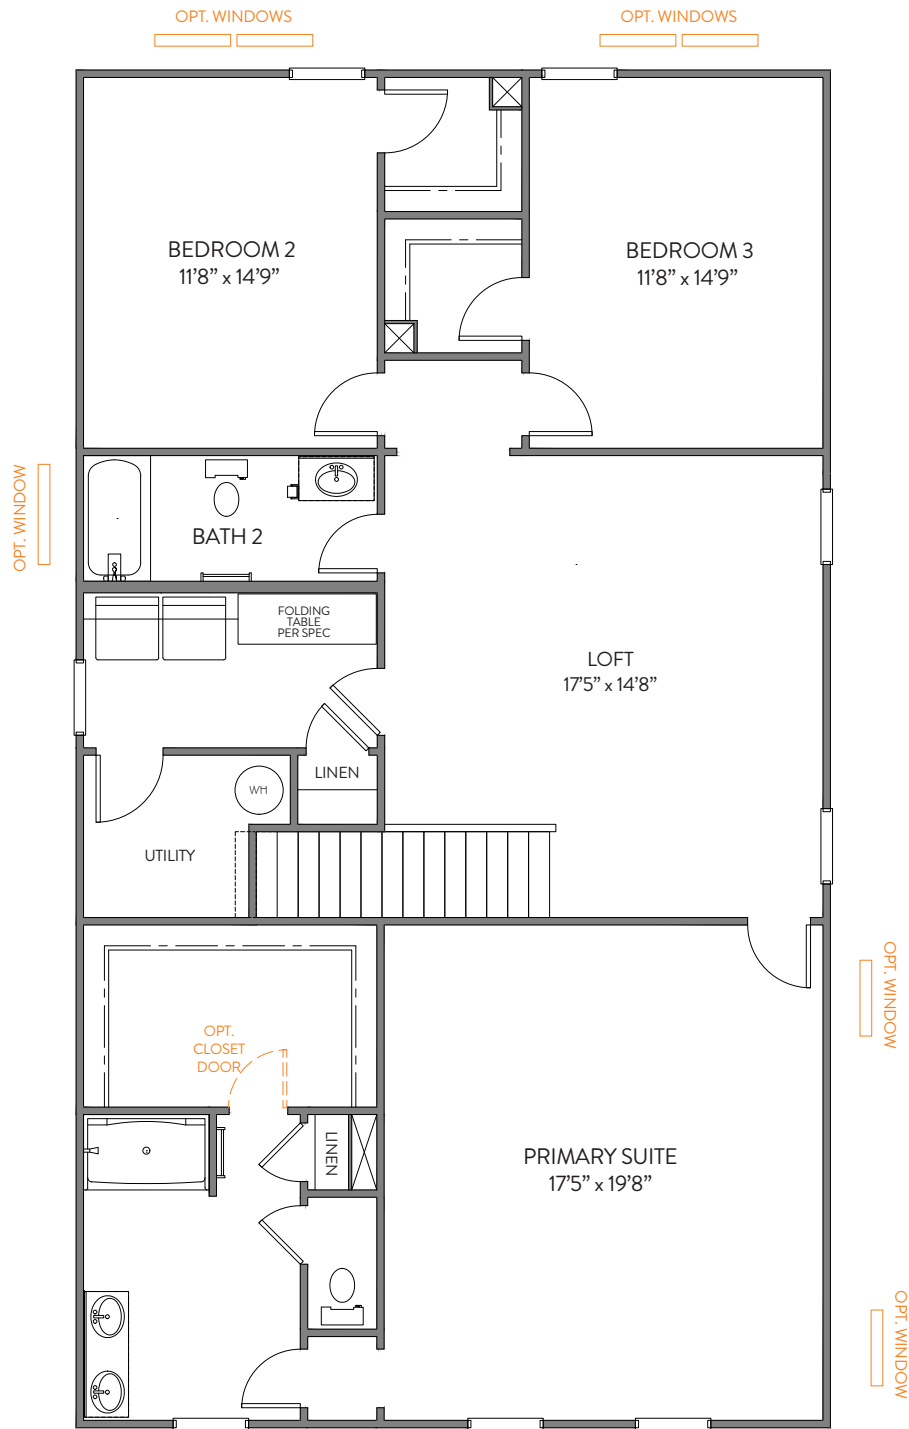

GREAT ROOM FIREPLACE OPTIONS