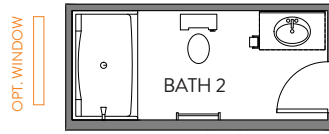

First Floor

SCREENED PORCH

COVERED PORCH
19'0" x 10'0"

GREAT ROOM FIREPLACE OPTIONS

3 CAR GARAGE
29'0" x 19'6"

3 CAR GARAGE

SHOWER
BATH 3

Bath 2

DUAL BOWL VANITY

SHOWER

GARDEN TUB/SHOWER

Primary Bath

LUXURY SHOWER 2

LUXURY SHOWER

GARDEN TUB/SHOWER

LUXURY BATH 1

LUXURY BATH 2

LUXURY BATH 3

Second Floor

BEDROOM 4
ILO LOFT

First Floor

SCREENED PORCH

COVERED PORCH

GREAT ROOM FIREPLACE OPTIONS