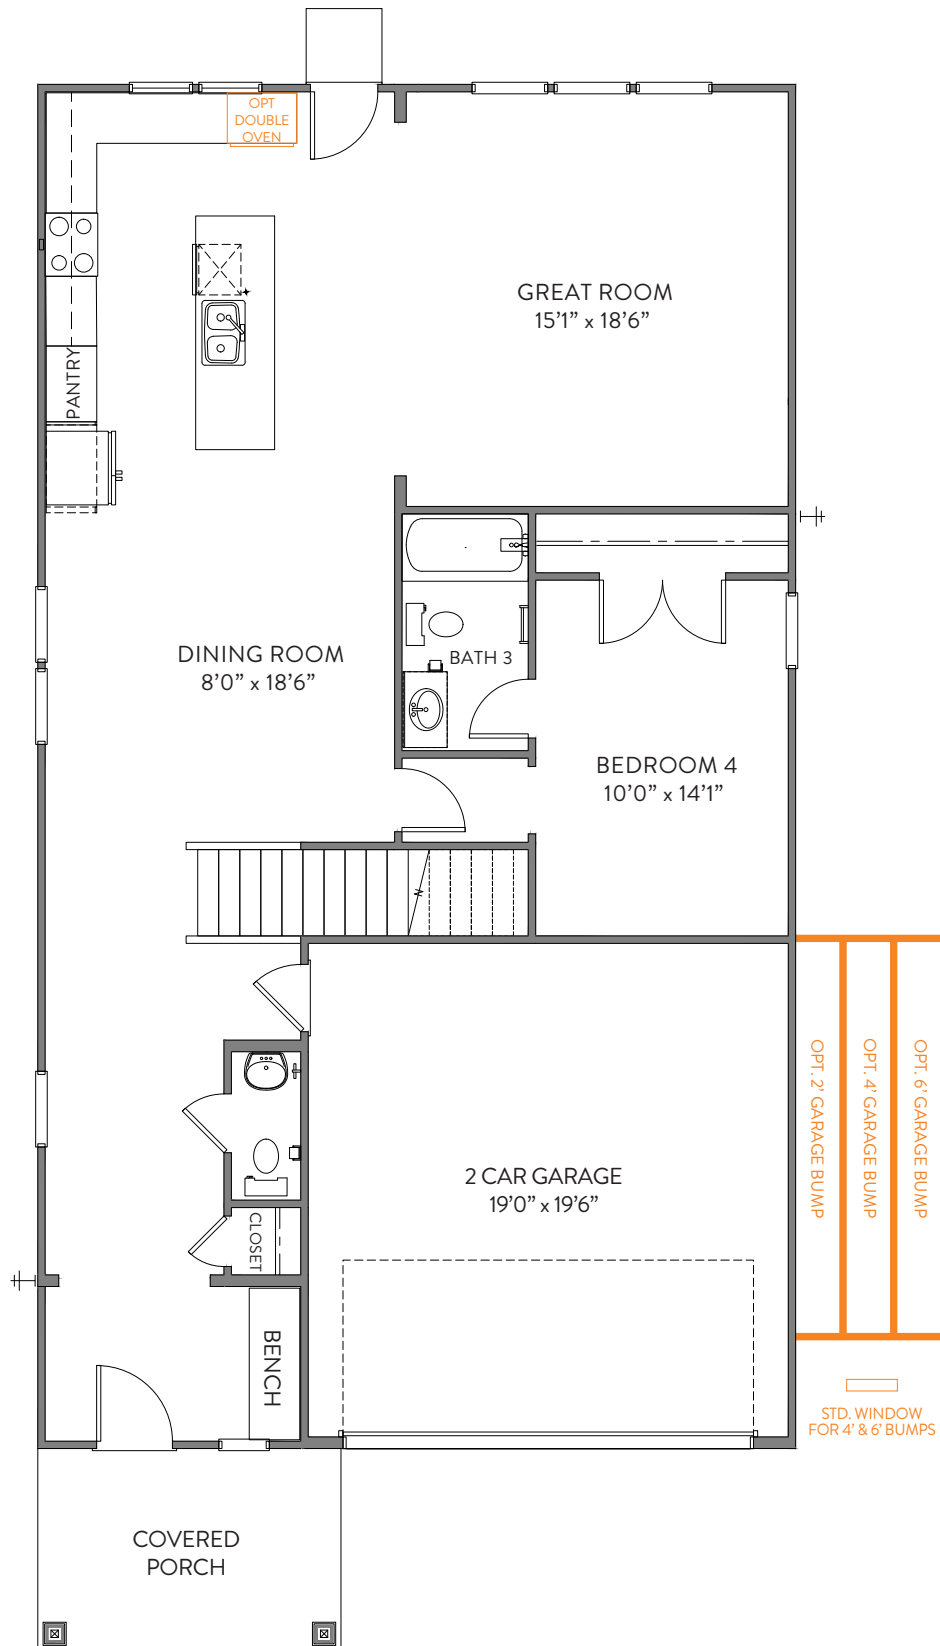

First Floor

SCREENED PORCH

COVERED PORCH
19'0" x 10'0"

GREAT ROOM FIREPLACE OPTIONS

3 CAR GARAGE
29'0" x 19'6"

3 CAR GARAGE

SHOWER
BATH 3

Bath 2

DUAL BOWL VANITY

SHOWER

GARDEN TUB/SHOWER

Primary Bath

LUXURY SHOWER 2

LUXURY SHOWER

GARDEN TUB/SHOWER

LUXURY BATH 1

LUXURY BATH 2

LUXURY BATH 3

Second Floor

BEDROOM 4
ILO LOFT

First Floor

SCREENED PORCH

COVERED PORCH

GREAT ROOM FIREPLACE OPTIONS

3 CAR GARAGE

SHOWER
BATH 3

Bath 2

DUAL BOWL VANITY

SHOWER

GARDEN TUB/SHOWER

Primary Bath

LUXURY SHOWER 2