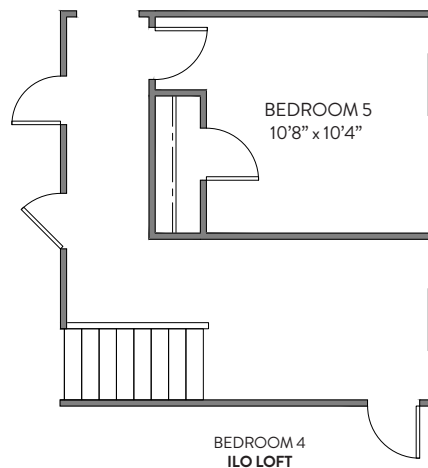

First Floor

SCREENED PORCH

COVERED PORCH
19'0" x 10'0"

GREAT ROOM FIREPLACE OPTIONS

3 CAR GARAGE
29'0" x 19'6"

3 CAR GARAGE

SHOWER
BATH 3

Bath 2

DUAL BOWL VANITY

SHOWER

GARDEN TUB/SHOWER

Primary Bath

LUXURY SHOWER 2

LUXURY SHOWER

GARDEN TUB/SHOWER

LUXURY BATH 1

LUXURY BATH 2

LUXURY BATH 3

Second Floor

BEDROOM 4
ILO LOFT

First Floor

SCREENED PORCH

COVERED PORCH

GREAT ROOM FIREPLACE OPTIONS