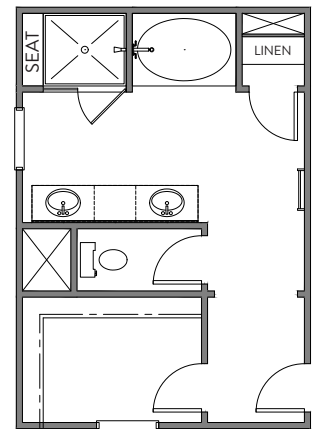

First Floor

SCREENED PORCH

COVERED PORCH
19'0" x 10'0"

GREAT ROOM FIREPLACE OPTIONS

3 CAR GARAGE
29'0" x 19'6"

3 CAR GARAGE

SHOWER
BATH 3

Bath 2

DUAL BOWL VANITY

SHOWER

GARDEN TUB/SHOWER

Primary Bath

LUXURY SHOWER 2

LUXURY SHOWER

GARDEN TUB/SHOWER

LUXURY BATH 1

LUXURY BATH 2

LUXURY BATH 3

Second Floor

BEDROOM 4
ILO LOFT

First Floor

SCREENED PORCH

COVERED PORCH

GREAT ROOM FIREPLACE OPTIONS