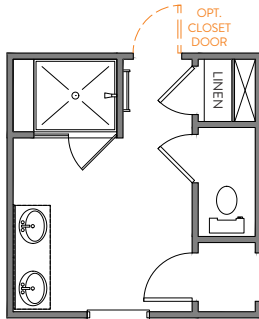

DUAL BOWL VANITY

SHOWER

GARDEN TUB/SHOWER

Primary Bath

LUXURY SHOWER 2

LUXURY SHOWER

GARDEN TUB/SHOWER

LUXURY BATH 1

LUXURY BATH 2

LUXURY BATH 3

Second Floor

BEDROOM 4
ILO LOFT

First Floor

SCREENED PORCH

COVERED PORCH

GREAT ROOM FIREPLACE OPTIONS

3 CAR GARAGE

SHOWER
BATH 3

Bath 2

DUAL BOWL VANITY

SHOWER

GARDEN TUB/SHOWER

Primary Bath

LUXURY SHOWER 2

LUXURY SHOWER

GARDEN TUB/SHOWER

LUXURY BATH 1

LUXURY BATH 2

LUXURY BATH 3

Second Floor

BEDROOM 4
ILO LOFT