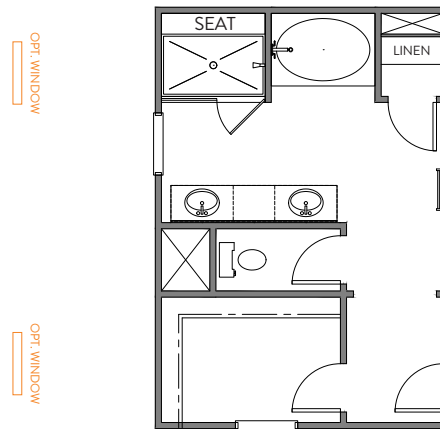

LUXURY BATH 2

LUXURY BATH 3

Second Floor

BEDROOM 4
ILO LOFT

First Floor

SCREENED PORCH

COVERED PORCH

GREAT ROOM FIREPLACE OPTIONS

3 CAR GARAGE

SHOWER
BATH 3

Bath 2

DUAL BOWL VANITY

SHOWER

GARDEN TUB/SHOWER

Primary Bath

LUXURY SHOWER 2

LUXURY SHOWER

GARDEN TUB/SHOWER

LUXURY BATH 1

LUXURY BATH 2

LUXURY BATH 3

Second Floor

BEDROOM 4
ILO LOFT