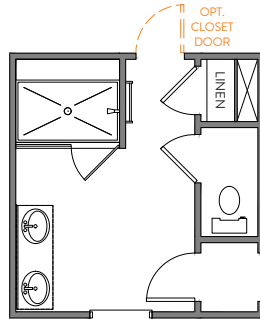

First Floor

SCREENED PORCH

COVERED PORCH
19'0" x 10'0"

GREAT ROOM FIREPLACE OPTIONS

3 CAR GARAGE
29'0" x 19'6"

3 CAR GARAGE

SHOWER
BATH 3

Bath 2

DUAL BOWL VANITY

SHOWER

GARDEN TUB/SHOWER

Primary Bath

LUXURY SHOWER 2

LUXURY SHOWER

GARDEN TUB/SHOWER

LUXURY BATH 1

LUXURY BATH 2

LUXURY BATH 3

Second Floor

BEDROOM 4
ILO LOFT

First Floor

SCREENED PORCH

COVERED PORCH

GREAT ROOM FIREPLACE OPTIONS