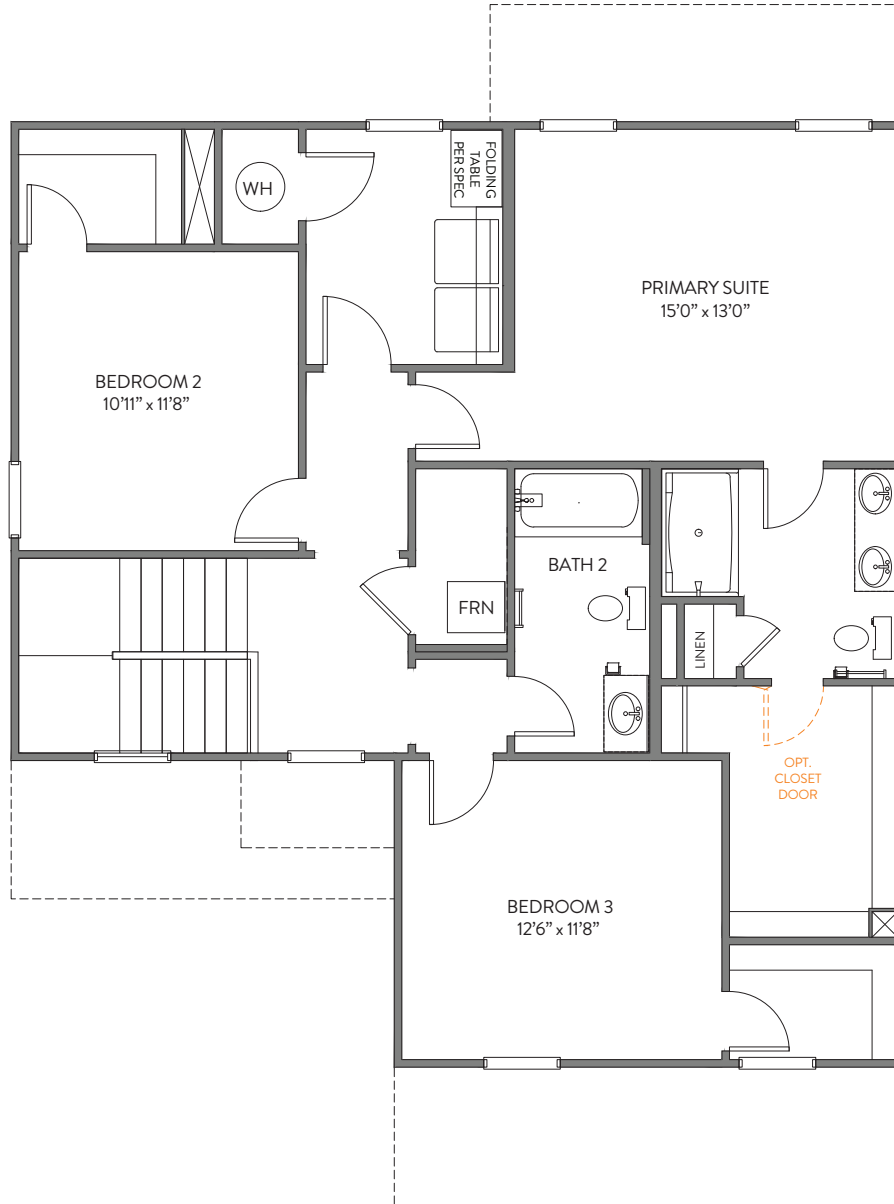

Options

Options

Primary Bath

Bath 2

GARDEN TUB/
SHOWER
NA w/DUAL
BOWL VANITY

SHOWER
NA w/DUAL
BOWL VANITY

DUAL BOWL
VANITY