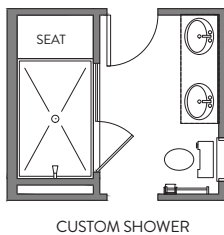

Options

Options

Primary Bath

Bath 2

GARDEN TUB/
SHOWER
NA w/DUAL
BOWL VANITY

SHOWER
NA w/DUAL
BOWL VANITY

DUAL BOWL
VANITY