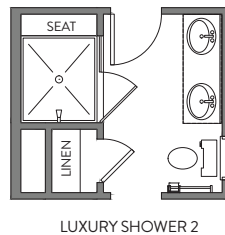

Options

Options

Primary Bath

Bath 2

GARDEN TUB/
SHOWER
NA w/DUAL
BOWL VANITY

SHOWER
NA w/DUAL
BOWL VANITY

DUAL BOWL
VANITY