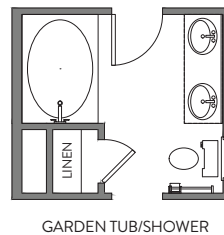

Options

Options

Primary Bath

Bath 2

GARDEN TUB/
SHOWER
NA w/DUAL
BOWL VANITY

SHOWER
NA w/DUAL
BOWL VANITY

DUAL BOWL
VANITY