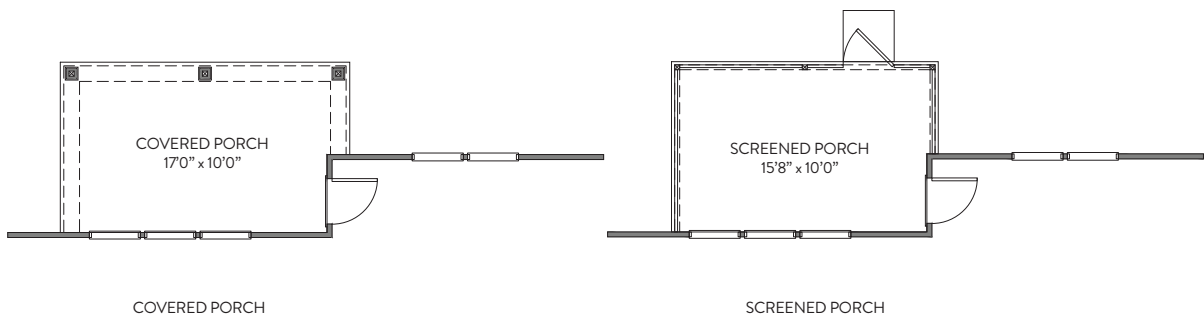

Options

Options

Primary Bath

Bath 2

GARDEN TUB/
SHOWER
NA w/DUAL
BOWL VANITY

SHOWER
NA w/DUAL
BOWL VANITY

DUAL BOWL
VANITY