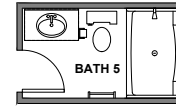

Opt. Third Floor

Add 845 Sq. Ft.

Options

Bath 5 Options

Opt. 5 Shower