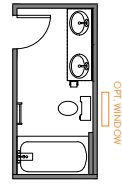

Options

Primary Bath

GARDEN TUB/SHOWER TAKES 9" FROM LAUNDRY

LUXURY SHOWER TAKES 9" FROM LAUNDRY

LUXURY SHOWER 2 TAKES 9" FROM LAUNDRY

Bath 2

SHOWER

DUAL BOWL

LINEN CLOSET NA w/GARDEN TUB

GARDEN TUB/SHOWER NA w/LINEN CLOSET

Options

Primary Bath

GARDEN TUB/SHOWER TAKES 9" FROM LAUNDRY

LUXURY SHOWER TAKES 9" FROM LAUNDRY

LUXURY SHOWER 2 TAKES 9" FROM LAUNDRY

Bath 2