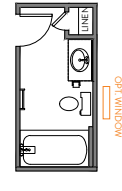

Options

Primary Bath

GARDEN TUB/SHOWER TAKES 9" FROM LAUNDRY

LUXURY SHOWER TAKES 9" FROM LAUNDRY

LUXURY SHOWER 2 TAKES 9" FROM LAUNDRY

Bath 2

SHOWER

DUAL BOWL

LINEN CLOSET NA w/GARDEN TUB

GARDEN TUB/SHOWER NA w/LINEN CLOSET

Options

Primary Bath

GARDEN TUB/SHOWER TAKES 9" FROM LAUNDRY

LUXURY SHOWER TAKES 9" FROM LAUNDRY

LUXURY SHOWER 2 TAKES 9" FROM LAUNDRY

Bath 2