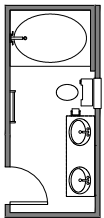

Options

Primary Bath

GARDEN TUB/SHOWER TAKES 9" FROM LAUNDRY

LUXURY SHOWER TAKES 9" FROM LAUNDRY

LUXURY SHOWER 2 TAKES 9" FROM LAUNDRY

Bath 2

SHOWER

DUAL BOWL

LINEN CLOSET NA w/GARDEN TUB

GARDEN TUB/SHOWER NA w/LINEN CLOSET

Options

Primary Bath

GARDEN TUB/SHOWER TAKES 9" FROM LAUNDRY

LUXURY SHOWER TAKES 9" FROM LAUNDRY

LUXURY SHOWER 2 TAKES 9" FROM LAUNDRY

Bath 2

SHOWER

DUAL BOWL

LINEN CLOSET NA w/GARDEN TUB

GARDEN TUB/SHOWER NA w/LINEN CLOSET