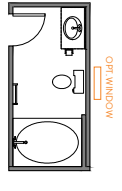

Options

Primary Bath

GARDEN TUB/SHOWER TAKES 9" FROM LAUNDRY

LUXURY SHOWER TAKES 9" FROM LAUNDRY

LUXURY SHOWER 2 TAKES 9" FROM LAUNDRY

Bath 2

SHOWER

DUAL BOWL

LINEN CLOSET NA w/GARDEN TUB

GARDEN TUB/SHOWER NA w/LINEN CLOSET

Options

Primary Bath

GARDEN TUB/SHOWER TAKES 9" FROM LAUNDRY

LUXURY SHOWER TAKES 9" FROM LAUNDRY

LUXURY SHOWER 2 TAKES 9" FROM LAUNDRY

Bath 2