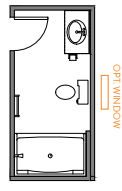

Options

Primary Bath

GARDEN TUB/SHOWER TAKES 9" FROM LAUNDRY

LUXURY SHOWER TAKES 9" FROM LAUNDRY

LUXURY SHOWER 2 TAKES 9" FROM LAUNDRY

Bath 2

SHOWER

DUAL BOWL

LINEN CLOSET NA w/GARDEN TUB

GARDEN TUB/SHOWER NA w/LINEN CLOSET

Options

Primary Bath

GARDEN TUB/SHOWER TAKES 9" FROM LAUNDRY

LUXURY SHOWER TAKES 9" FROM LAUNDRY

LUXURY SHOWER 2 TAKES 9" FROM LAUNDRY

Bath 2