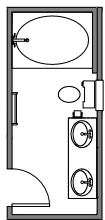

Options

First Floor

OPT COVERED PORCH 1

OPT COVERED PORCH 2

OPT SCREENED PORCH 1

OPT SCREENED PORCH 2

ALT KITCHEN 1

OPT EXT WALL GAS OR ELEC. FIREPLACE

Options

Primary Bath

GARDEN TUB/SHOWER TAKES 9" FROM LAUNDRY

LUXURY SHOWER TAKES 9" FROM LAUNDRY

LUXURY SHOWER 2 TAKES 9" FROM LAUNDRY

Bath 2

SHOWER

DUAL BOWL

LINEN CLOSET NA w/GARDEN TUB

GARDEN TUB/SHOWER NA w/LINEN CLOSET

Options

Primary Bath

GARDEN TUB/SHOWER TAKES 9" FROM LAUNDRY

LUXURY SHOWER TAKES 9" FROM LAUNDRY

LUXURY SHOWER 2 TAKES 9" FROM LAUNDRY

Bath 2