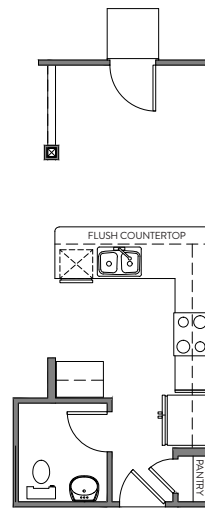

Options

First Floor

OPT COVERED PORCH 1

OPT COVERED PORCH 2

OPT SCREENED PORCH 1

OPT SCREENED PORCH 2

ALT KITCHEN 1

OPT EXT WALL GAS OR ELEC. FIREPLACE

Options

Primary Bath

GARDEN TUB/SHOWER TAKES 9" FROM LAUNDRY

LUXURY SHOWER TAKES 9" FROM LAUNDRY

LUXURY SHOWER 2 TAKES 9" FROM LAUNDRY

Bath 2

SHOWER

DUAL BOWL

LINEN CLOSET NA w/GARDEN TUB

GARDEN TUB/SHOWER NA w/LINEN CLOSET

Options

Primary Bath

GARDEN TUB/SHOWER TAKES 9" FROM LAUNDRY

LUXURY SHOWER TAKES 9" FROM LAUNDRY

LUXURY SHOWER 2 TAKES 9" FROM LAUNDRY

Bath 2

SHOWER

DUAL BOWL

LINEN CLOSET NA w/GARDEN TUB

GARDEN TUB/SHOWER NA w/LINEN CLOSET