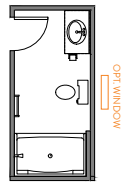

Options

Primary Bath

GARDEN TUB/SHOWER TAKES 9" FROM LAUNDRY

LUXURY SHOWER TAKES 9" FROM LAUNDRY

LUXURY SHOWER 2 TAKES 9" FROM LAUNDRY

Bath 2

SHOWER

DUAL BOWL

LINEN CLOSET NA w/GARDEN TUB

GARDEN TUB/SHOWER NA w/LINEN CLOSET

Options

Primary Bath

GARDEN TUB/SHOWER TAKES 9" FROM LAUNDRY

LUXURY SHOWER TAKES 9" FROM LAUNDRY

LUXURY SHOWER 2 TAKES 9" FROM LAUNDRY

Bath 2

SHOWER

DUAL BOWL

LINEN CLOSET NA w/GARDEN TUB

GARDEN TUB/SHOWER NA w/LINEN CLOSET