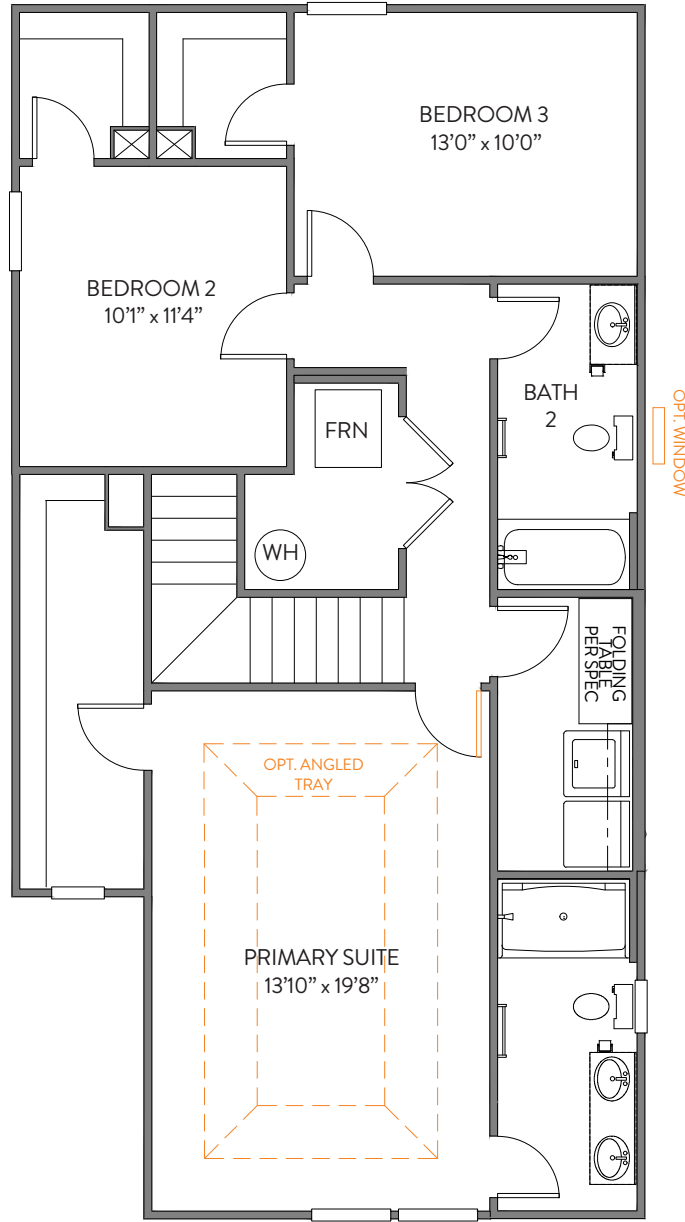

Options

First Floor

OPT COVERED PORCH 1

OPT COVERED PORCH 2

OPT SCREENED PORCH 1

OPT SCREENED PORCH 2

ALT KITCHEN 1

OPT EXT WALL GAS OR ELEC. FIREPLACE

Options

Primary Bath

GARDEN TUB/SHOWER TAKES 9" FROM LAUNDRY

LUXURY SHOWER TAKES 9" FROM LAUNDRY

LUXURY SHOWER 2 TAKES 9" FROM LAUNDRY

Bath 2

SHOWER

DUAL BOWL

LINEN CLOSET NA w/GARDEN TUB

GARDEN TUB/SHOWER NA w/LINEN CLOSET

Options

Primary Bath

GARDEN TUB/SHOWER TAKES 9" FROM LAUNDRY

LUXURY SHOWER TAKES 9" FROM LAUNDRY

LUXURY SHOWER 2 TAKES 9" FROM LAUNDRY

Bath 2

SHOWER

DUAL BOWL

LINEN CLOSET NA w/GARDEN TUB

GARDEN TUB/SHOWER NA w/LINEN CLOSET