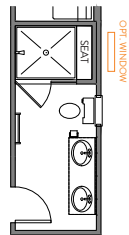

Options

Primary Bath

GARDEN TUB/SHOWER TAKES 9" FROM LAUNDRY

LUXURY SHOWER TAKES 9" FROM LAUNDRY

LUXURY SHOWER 2 TAKES 9" FROM LAUNDRY

Bath 2

SHOWER

DUAL BOWL

LINEN CLOSET NA w/GARDEN TUB

GARDEN TUB/SHOWER NA w/LINEN CLOSET

Options

Primary Bath

GARDEN TUB/SHOWER TAKES 9" FROM LAUNDRY

LUXURY SHOWER TAKES 9" FROM LAUNDRY

LUXURY SHOWER 2 TAKES 9" FROM LAUNDRY

Bath 2

SHOWER

DUAL BOWL

LINEN CLOSET NA w/GARDEN TUB

GARDEN TUB/SHOWER NA w/LINEN CLOSET