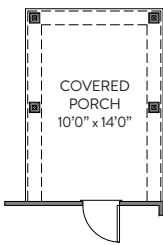

Options

First Floor

OPT COVERED PORCH 1

OPT COVERED PORCH 2

OPT SCREENED PORCH 1

OPT SCREENED PORCH 2

ALT KITCHEN 1

OPT EXT WALL GAS OR ELEC. FIREPLACE

Options

Primary Bath

GARDEN TUB/SHOWER TAKES 9" FROM LAUNDRY

LUXURY SHOWER TAKES 9" FROM LAUNDRY

LUXURY SHOWER 2 TAKES 9" FROM LAUNDRY

Bath 2

SHOWER

DUAL BOWL