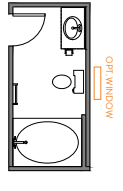

Options

Primary Bath

GARDEN TUB/SHOWER TAKES 9" FROM LAUNDRY

LUXURY SHOWER TAKES 9" FROM LAUNDRY

LUXURY SHOWER 2 TAKES 9" FROM LAUNDRY

Bath 2

SHOWER

DUAL BOWL

LINEN CLOSET NA w/GARDEN TUB

GARDEN TUB/SHOWER NA w/LINEN CLOSET

Options

Primary Bath

GARDEN TUB/SHOWER TAKES 9" FROM LAUNDRY

LUXURY SHOWER TAKES 9" FROM LAUNDRY

LUXURY SHOWER 2 TAKES 9" FROM LAUNDRY

Bath 2

SHOWER

DUAL BOWL

LINEN CLOSET NA w/GARDEN TUB

GARDEN TUB/SHOWER NA w/LINEN CLOSET