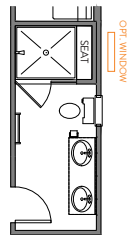

Options

Primary Bath

GARDEN TUB/SHOWER TAKES 9" FROM LAUNDRY

LUXURY SHOWER TAKES 9" FROM LAUNDRY

LUXURY SHOWER 2 TAKES 9" FROM LAUNDRY

Bath 2

SHOWER

DUAL BOWL

LINEN CLOSET NA w/GARDEN TUB

GARDEN TUB/SHOWER NA w/LINEN CLOSET

Options

Primary Bath

GARDEN TUB/SHOWER TAKES 9" FROM LAUNDRY

LUXURY SHOWER TAKES 9" FROM LAUNDRY

LUXURY SHOWER 2 TAKES 9" FROM LAUNDRY

Bath 2