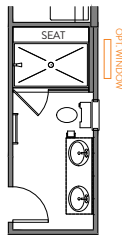

Options

First Floor

OPT COVERED PORCH 1

OPT COVERED PORCH 2

OPT SCREENED PORCH 1

OPT SCREENED PORCH 2

ALT KITCHEN 1

OPT EXT WALL GAS OR ELEC. FIREPLACE

Options

Primary Bath

GARDEN TUB/SHOWER TAKES 9" FROM LAUNDRY

LUXURY SHOWER TAKES 9" FROM LAUNDRY

LUXURY SHOWER 2 TAKES 9" FROM LAUNDRY

Bath 2

SHOWER

DUAL BOWL

LINEN CLOSET NA w/GARDEN TUB

GARDEN TUB/SHOWER NA w/LINEN CLOSET

Options

Primary Bath

GARDEN TUB/SHOWER TAKES 9" FROM LAUNDRY

LUXURY SHOWER TAKES 9" FROM LAUNDRY

LUXURY SHOWER 2 TAKES 9" FROM LAUNDRY

Bath 2