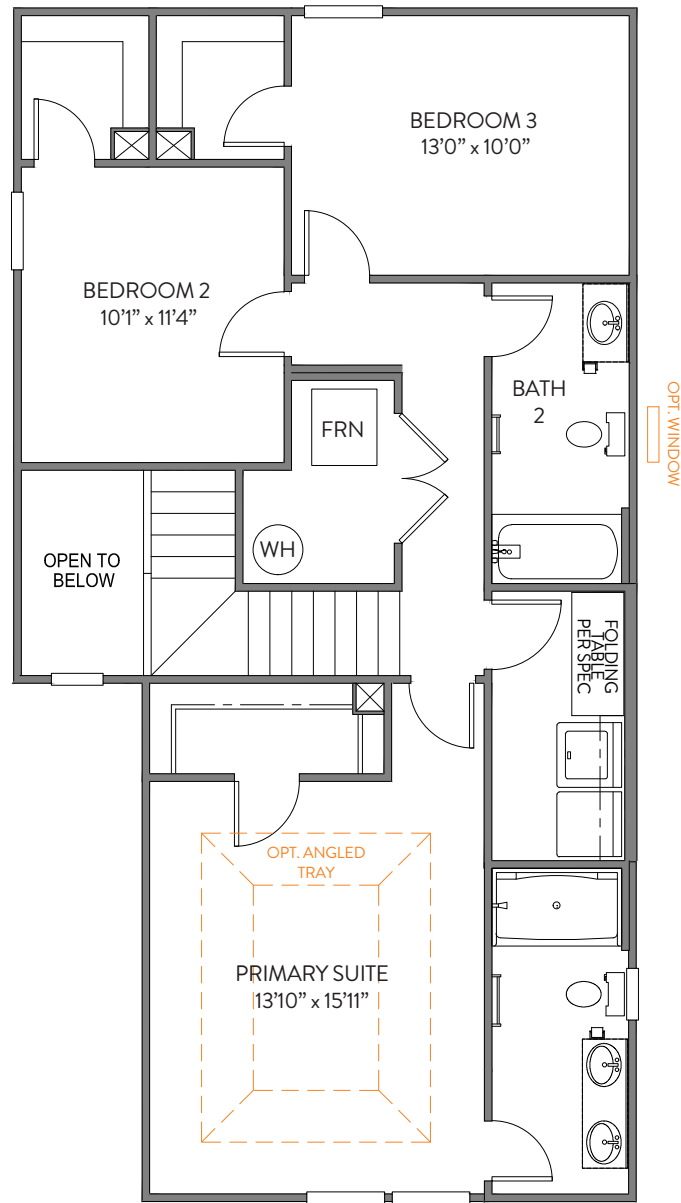

Options

First Floor

OPT COVERED PORCH 1

OPT COVERED PORCH 2

OPT SCREENED PORCH 1

OPT SCREENED PORCH 2

ALT KITCHEN 1

OPT EXT WALL GAS OR ELEC. FIREPLACE

Options

Primary Bath

GARDEN TUB/SHOWER TAKES 9" FROM LAUNDRY

LUXURY SHOWER TAKES 9" FROM LAUNDRY

LUXURY SHOWER 2 TAKES 9" FROM LAUNDRY

Bath 2

SHOWER

DUAL BOWL

LINEN CLOSET NA w/GARDEN TUB

GARDEN TUB/SHOWER NA w/LINEN CLOSET

Options

Primary Bath

GARDEN TUB/SHOWER TAKES 9" FROM LAUNDRY

LUXURY SHOWER TAKES 9" FROM LAUNDRY

LUXURY SHOWER 2 TAKES 9" FROM LAUNDRY

Bath 2

SHOWER

DUAL BOWL

LINEN CLOSET NA w/GARDEN TUB

GARDEN TUB/SHOWER NA w/LINEN CLOSET