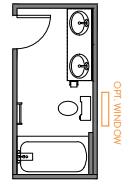

Options

Primary Bath

GARDEN TUB/SHOWER TAKES 9" FROM LAUNDRY

LUXURY SHOWER TAKES 9" FROM LAUNDRY

LUXURY SHOWER 2 TAKES 9" FROM LAUNDRY

Bath 2

SHOWER

DUAL BOWL

LINEN CLOSET NA w/GARDEN TUB

GARDEN TUB/SHOWER NA w/LINEN CLOSET

Options

Primary Bath

GARDEN TUB/SHOWER TAKES 9" FROM LAUNDRY

LUXURY SHOWER TAKES 9" FROM LAUNDRY

LUXURY SHOWER 2 TAKES 9" FROM LAUNDRY

Bath 2

SHOWER

DUAL BOWL

LINEN CLOSET NA w/GARDEN TUB

GARDEN TUB/SHOWER NA w/LINEN CLOSET