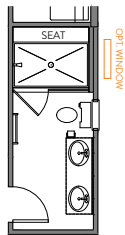

Options

Primary Bath

GARDEN TUB/SHOWER TAKES 9" FROM LAUNDRY

LUXURY SHOWER TAKES 9" FROM LAUNDRY

LUXURY SHOWER 2 TAKES 9" FROM LAUNDRY

Bath 2

SHOWER

DUAL BOWL

LINEN CLOSET NA w/GARDEN TUB

GARDEN TUB/SHOWER NA w/LINEN CLOSET

Options

Primary Bath

GARDEN TUB/SHOWER TAKES 9" FROM LAUNDRY

LUXURY SHOWER TAKES 9" FROM LAUNDRY

LUXURY SHOWER 2 TAKES 9" FROM LAUNDRY

Bath 2

SHOWER

DUAL BOWL

LINEN CLOSET NA w/GARDEN TUB

GARDEN TUB/SHOWER NA w/LINEN CLOSET