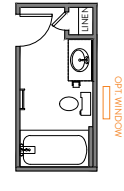

Options

Primary Bath

GARDEN TUB/SHOWER TAKES 9" FROM LAUNDRY

LUXURY SHOWER TAKES 9" FROM LAUNDRY

LUXURY SHOWER 2 TAKES 9" FROM LAUNDRY

Bath 2

SHOWER

DUAL BOWL

LINEN CLOSET NA w/GARDEN TUB

GARDEN TUB/SHOWER NA w/LINEN CLOSET

Options

Primary Bath

GARDEN TUB/SHOWER TAKES 9" FROM LAUNDRY

LUXURY SHOWER TAKES 9" FROM LAUNDRY

LUXURY SHOWER 2 TAKES 9" FROM LAUNDRY

Bath 2

SHOWER

DUAL BOWL

LINEN CLOSET NA w/GARDEN TUB

GARDEN TUB/SHOWER NA w/LINEN CLOSET