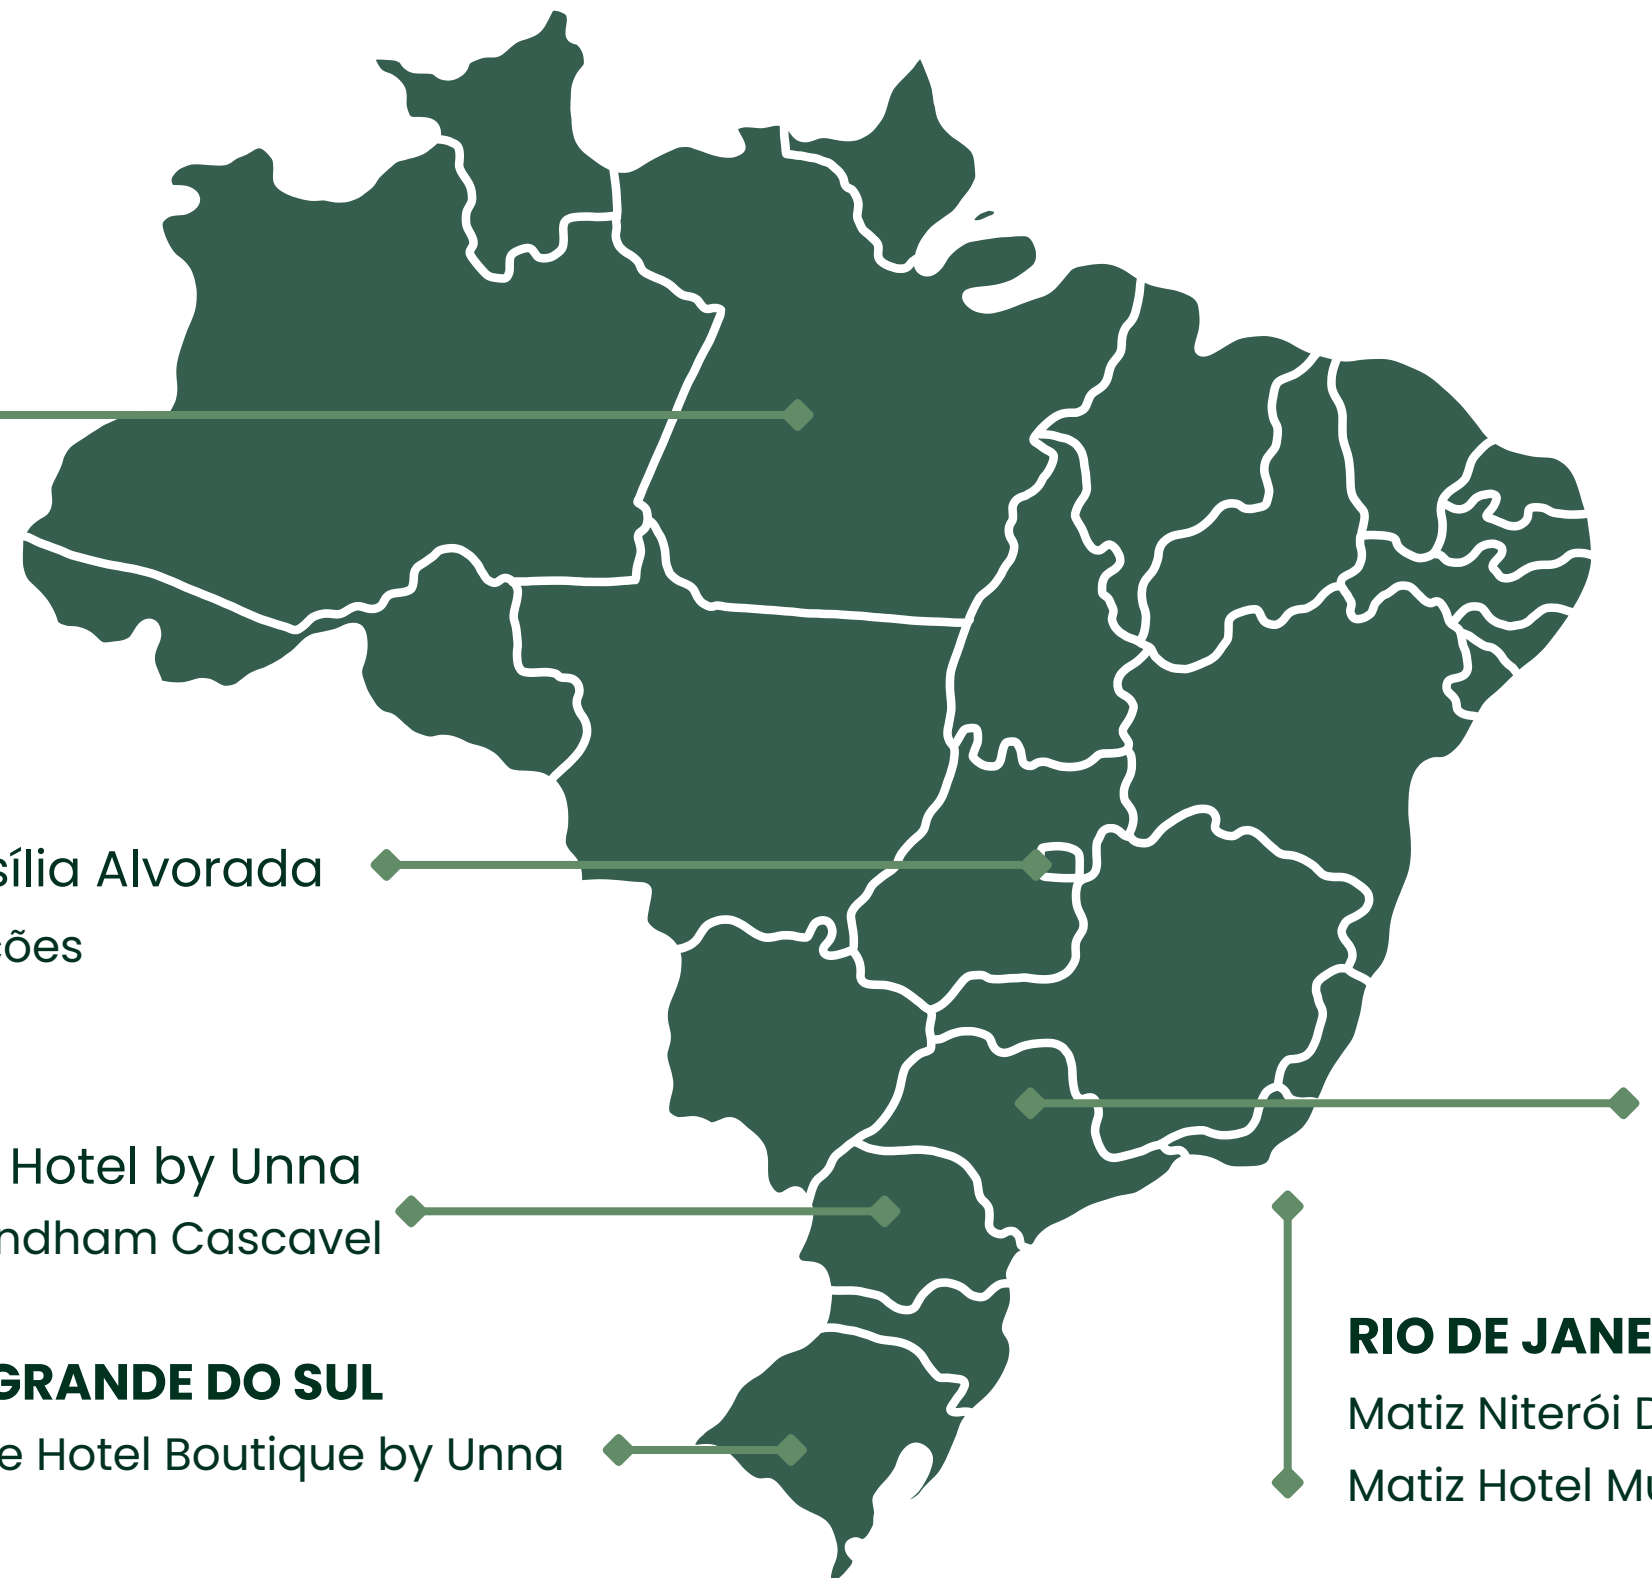

NOSSA PRESENÇA

PARÁ

Hotel Ilha do Marajó

DF

Ramada by Wyndham Brasília Alvorada

Tryp by Wyndham Brasília Nações

PARANÁ

Trento Guaíra Hotel by Unna

Days Inn by Wyndham Cascavel

RIO GRANDE DO SUL

Flame Hotel Boutique by Unna

SÃO PAULO

Matiz Manhattan São Paulo Hotel

The Landmark Residence

Hampton by Hilton Guarulhos Airport

Matiz Vilaboim Ribeirão Preto Hotel

Hotel Matiz Jaguariúna

Matiz Barão Geraldo Express Hotel - Campinas

I am Design Hotel Campinas by Hotelaria Brasil

Matiz Igaratá Resort, Spa e Eventos

Hampton by Hilton Caraguatatuba Serramar

RIO DE JANEIRO

Matiz Niterói Design Hotel

Matiz Hotel Multi Suítes Duque de Caxias