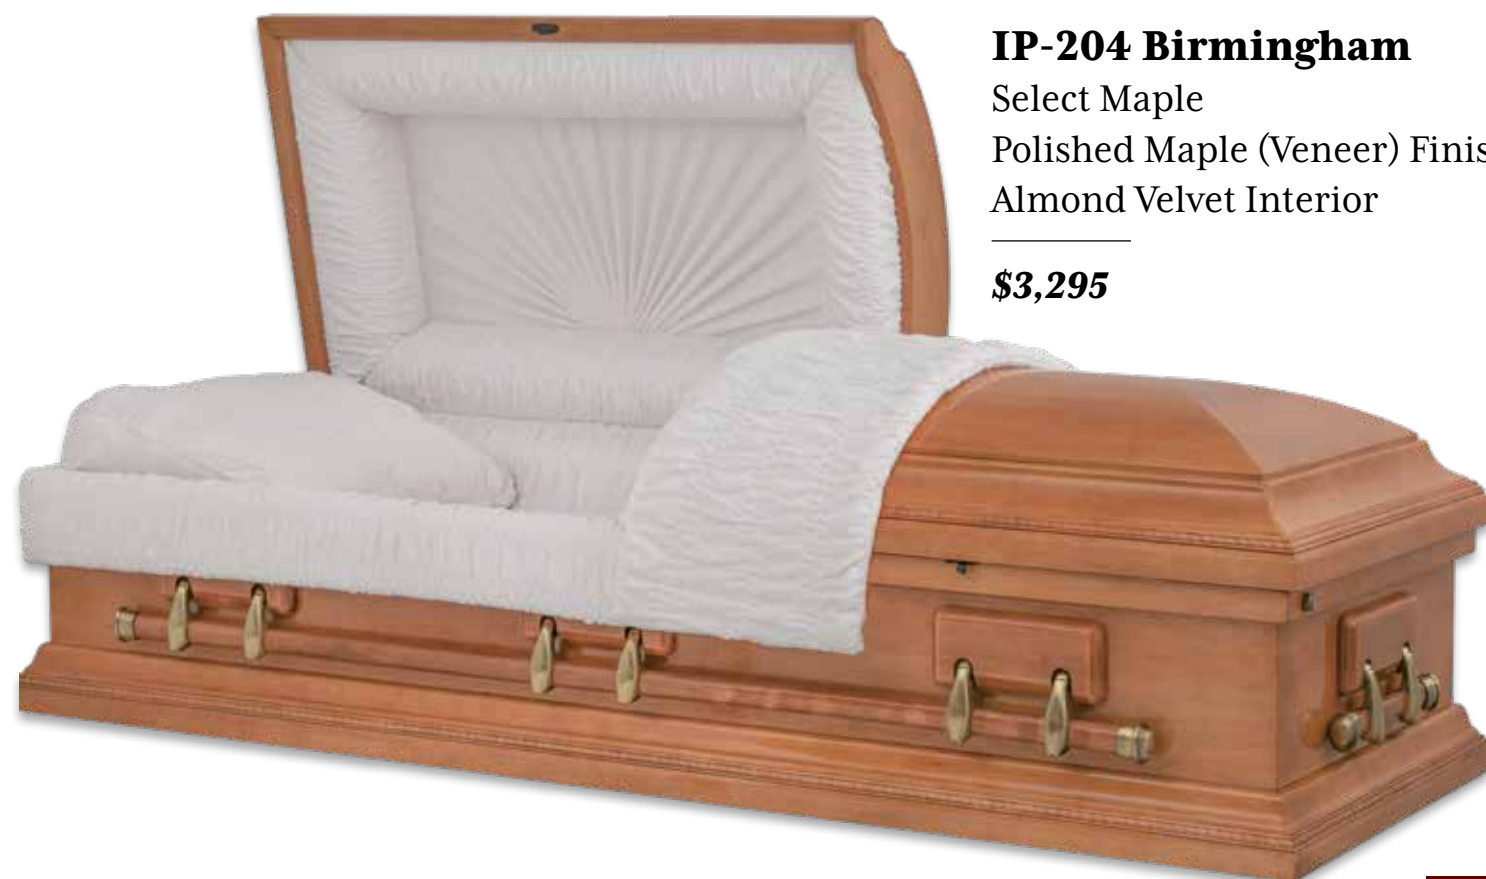

SELECT PECAN

IP-103 Princeton
Select Pecan
Satin Pecan (Veneer) Finish
Beige Velvet Interior

\$3,295

SELECT MAPLE

IP-104 Rosevine
Select Maple
Polished Maple (Veneer) Finish
Pink Crepe Interior

\$3,295

IP-204 Birmingham
Select Maple
Polished Maple (Veneer) Finish
Almond Velvet Interior