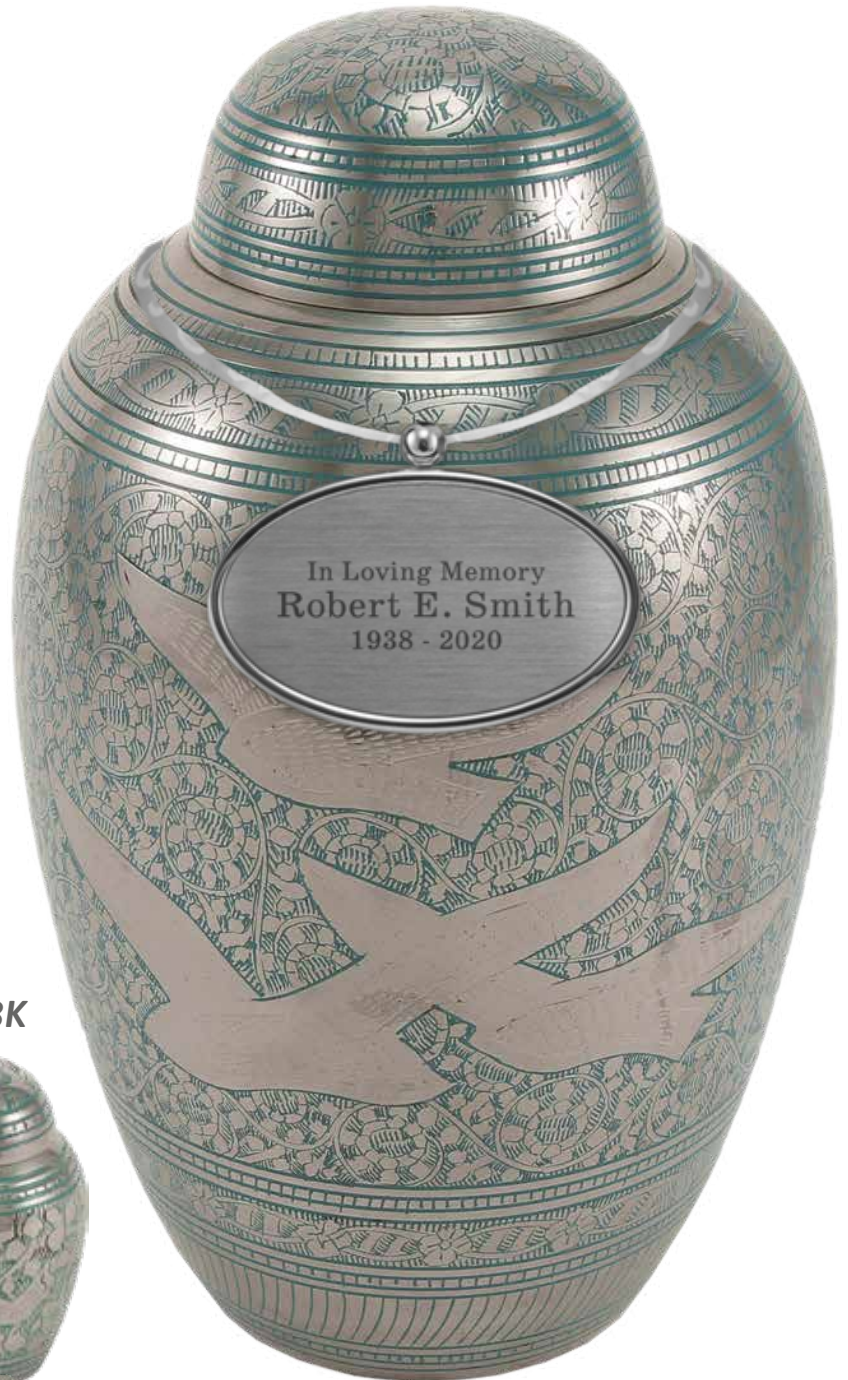

2688L - Going Home Urn

10.6" x 6.3" x 6.3" 200ci

$375.00

2688K - Going Home Keepsake

2.4" x 1.7" x 1.7" up to 5ci

$50.00

2688H - Going Home Heart Keepsake

2.7" x 2.9" x 1.6" up to 3ci

$150.00

Z5271 - Pewter Heart Keepsake Stand

$25.00

2751 - Pewter Rose Keepsake

13.9" x 2.9" nominal ci

$175.00

Personalization available on pendant

2688L