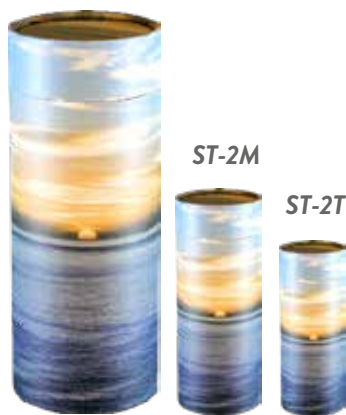

MS-117 Freedom Scattering
Fiberboard
4.0" x 10.1" x 8.3" 225ci
\$195.00

MS-119 Misty Autumn Scattering
Fiberboard
4.0" x 10.1" x 8.3" 225ci
\$195.00

ST-1 Dove

Qty. of 6 only

ST-2 Sunset

Qty. of 6 only

ST-3 Pond