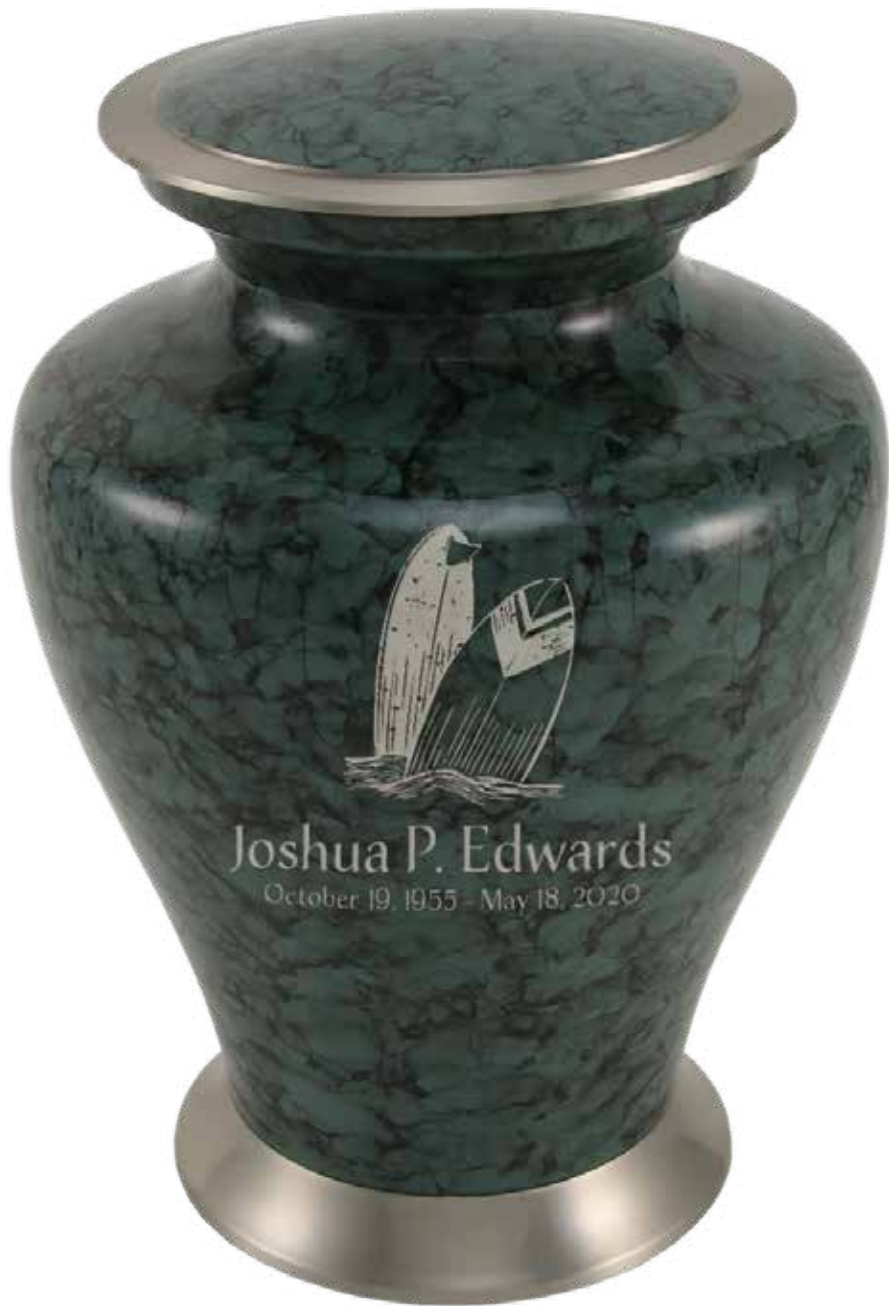

\$150.00

Z5271 - Pewter Heart Keepsake Stand

\$25.00

2751 - Pewter Rose Keepsake

13.9" x 2.9" nominal ci

\$175.00

4502L

2802H