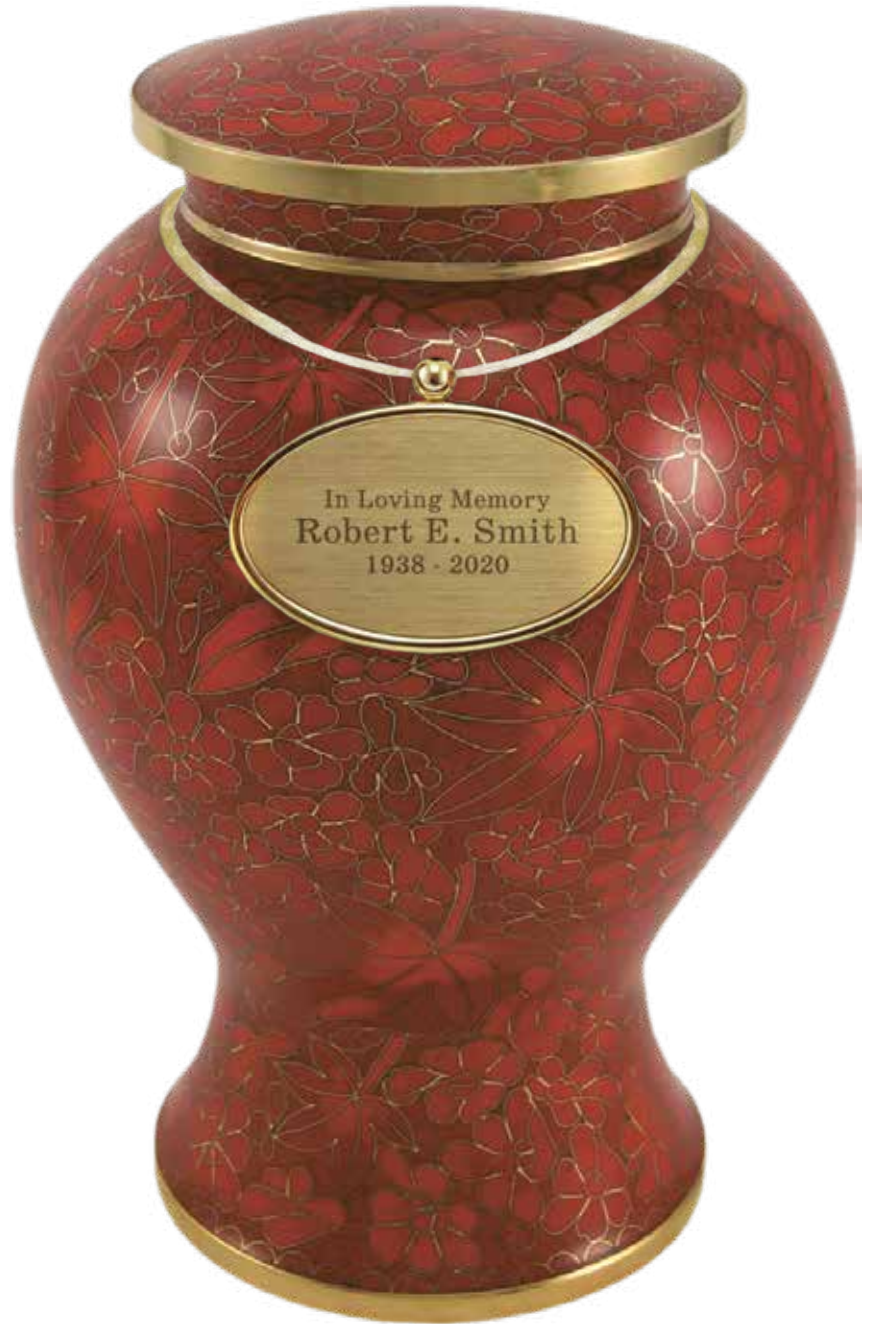

C161L - Autumn Leaves Urn

10.7" x 7.2" x 7.2" 200ci

$595.00

2750 - Bronze Rose Keepsake

13.9" x 2.9" Nominal ci

$175.00

Personalization available on pendant

C161L

2750

Each Rose includes a space for personalization