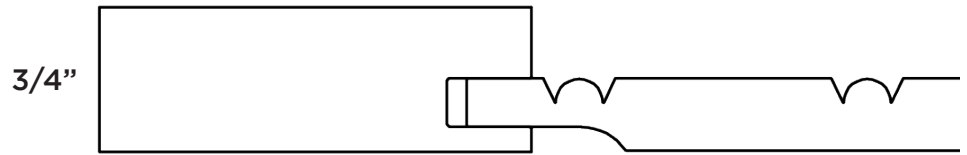

RENEGADE MINNESOTA
• 3/4" solid MDF panel - 1 piece

OPTION: 3" Stile and Rail
5-Piece Drawer Front

Minnesota

Renegade Minnesota

PRAIRIE

Door Name	PRAIRIE
Price Group	Price Group 4
Stile Profile	SR5
Rail Profile	SR5
Panel Profile	PP5
Outside Edge	EP8