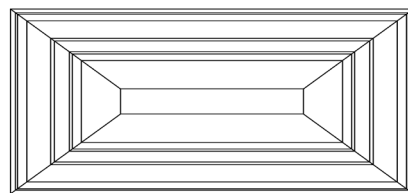

OPTION: 5-Piece Drawer Front

Tuscan