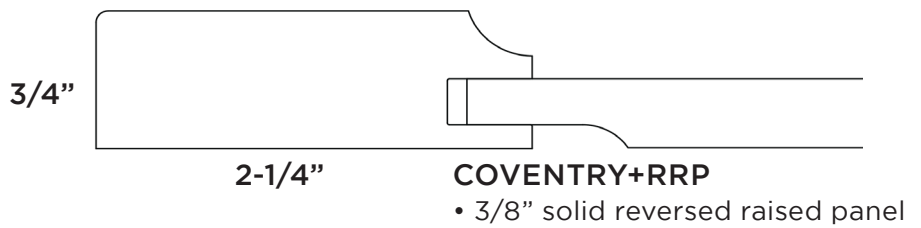

RENEGADE CONTEMPO
• 3/4" solid MDF panel - 1 piece

DOOR STYLES

COVENTRY

COVENTRY
COVENTRY+RRP

COVENTRY+RP

Door Name	COVENTRY	COVENTRY+RRP	COVENTRY+RP
Price Group	Price Group 4	Price Group 5	Price Group 5
Stile Profile	M125	M125	M125
Rail Profile	M125	M125	M125
Panel Profile	1/4" Flat	PP7	PP9
Outside Edge	EP8	EP8	EP8