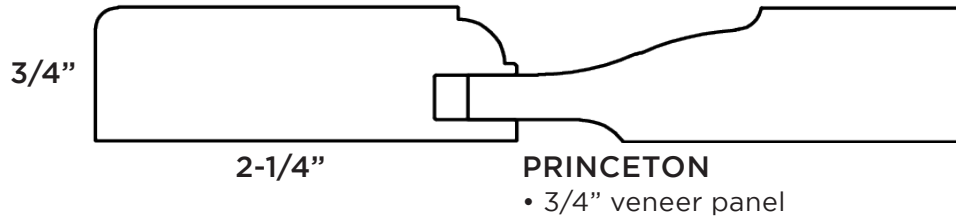

2-1/4"

PRAIRIE

- 3/8" Solid Panel
- Space Centered (1-1/2" spacing)

OPTION: 5-Piece Drawer Front
 *Grain Direction is Vertical to Match Door

Prairie

PRINCETON

Door Name	PRINCETON
Price Group	Price Group 2
Stile Profile	SR3
Rail Profile	SR3
Panel Profile	PP3
Outside Edge	EP1