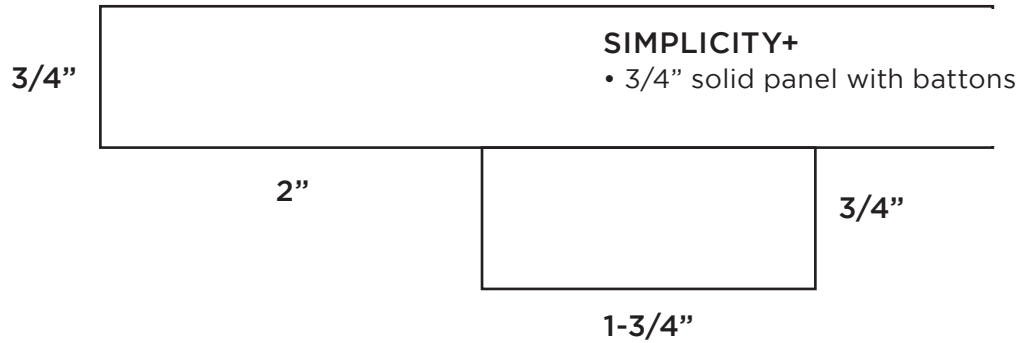

DOOR STYLES

SIMPLICITY

SIMPLICITY
SIMPLICITY+

Door Name	SIMPLICITY	SIMPLICITY+
Price Group	Price Group 1	Price Group 4
Stile Profile	N/A	N/A
Rail Profile	N/A	N/A
Panel Profile	FL3/4V	SL75
Outside Edge	EB.5	EP8