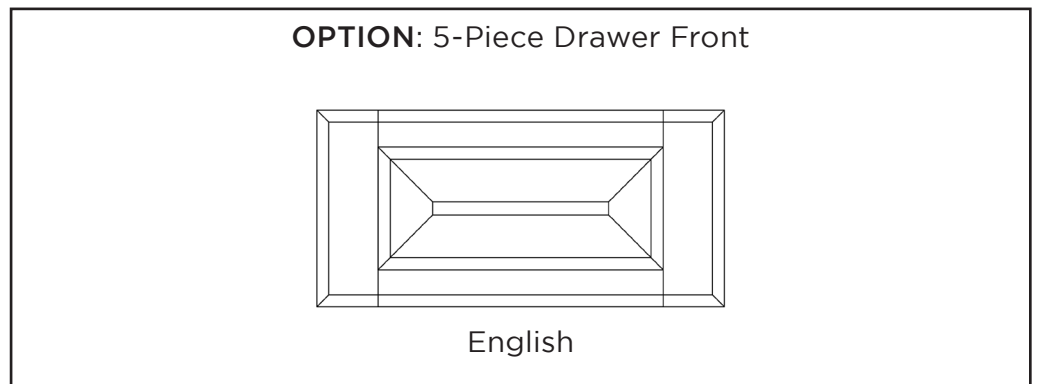

• 3/4" solid raised panel

DOOR STYLES

FARMHOUSE

Door Name	FARMHOUSE
Price Group	Price Group 2
Stile Profile	SR3
Rail Profile	SR3
Panel Profile	1/4" Flat - 11F
Outside Edge	EP3

FARMHOUSE

FARMHOUSE
• 1/4" veneer panel