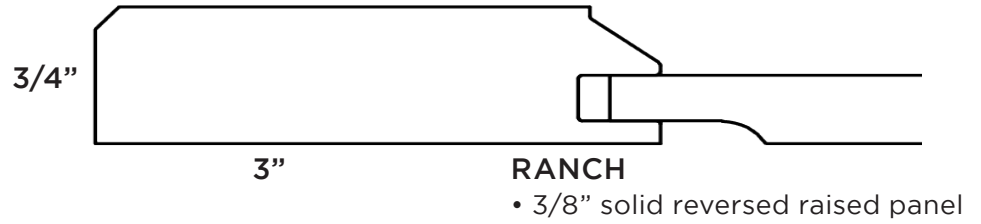

Door Name	RANCH
Price Group	Price Group 3
Stile Profile	SR6
Rail Profile	SR6
Panel Profile	PP7
Outside Edge	EP5