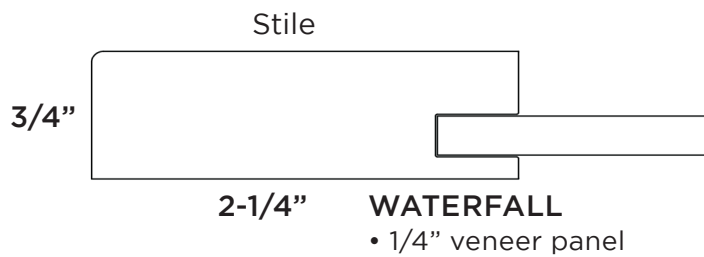

OPTION: 5-Piece Drawer Front

Tuscan

WATERFALL

Door Name	WATERFALL
Price Group	Price Group 5
Stile Profile	S5
Rail Profile	R13
Panel Profile	1/4" Flat
Outside Edge	EP8

WATERFALL
• 1/4" veneer panel

OPTION: 3" Stile and Rail | 5-Piece Drawer Front