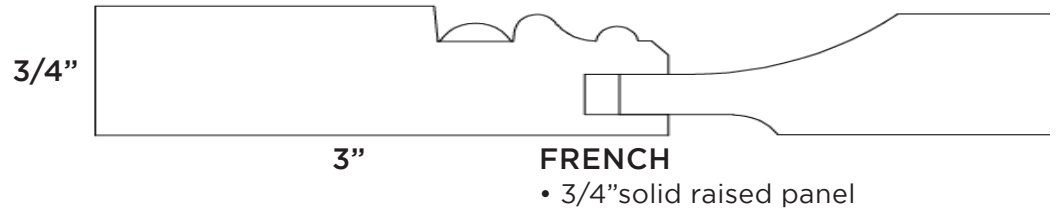

DOOR STYLES

HANOVER

**HANOVER
HANOVER+RRP**

RENEGADE HANOVER

Door Name	HANOVER	HANOVER +RRP	RENEGADE HANOVER
Price Group	Price Group 2	Price Group 3	Price Group 2
Stile Profile	SR9	SR9	RT9
Rail Profile	SR9	SR9	RT9
Panel Profile	1/4" Flat	PP7	3/4" solid MDF
Outside Edge	EP1	EP1	EP1