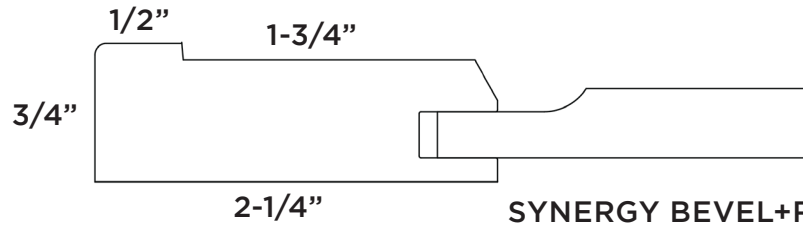

SYNERGY BEVEL+RP
• 3/8" solid raised panel

OPTION: 3" Stile and Rail
5-Piece Drawer Front

Synergy Bevel+RRP

Synergy Bevel+RP