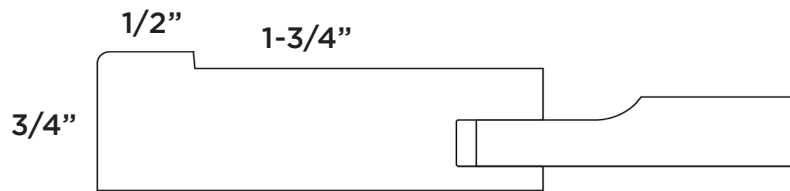

SYNERGY+RRP

SYNERGY+RP

Door Name	SYNERGY+RRP	SYNERGY+RP
Price Group	Price Group 5	Price Group 5
Stile Profile	M126	M126
Rail Profile	M126	M126
Panel Profile	PP7	PP9
Outside Edge	EP8	EP8

SYNERGY+RRP

• 3/8" solid reversed raised panel