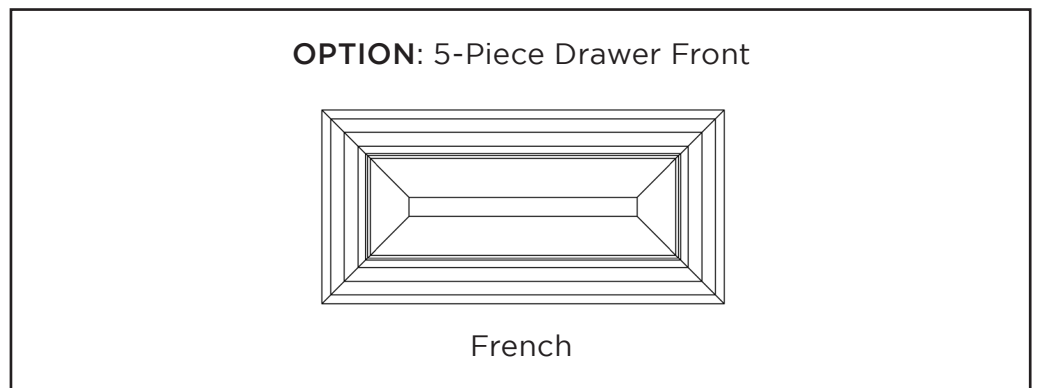

DOOR STYLES

HANOVER

**HANOVER
HANOVER+RRP**

RENEGADE HANOVER

Door Name	HANOVER	HANOVER +RRP	RENEGADE HANOVER
Price Group	Price Group 2	Price Group 3	Price Group 2
Stile Profile	SR9	SR9	RT9
Rail Profile	SR9	SR9	RT9
Panel Profile	1/4" Flat	PP7	3/4" solid MDF
Outside Edge	EP1	EP1	EP1