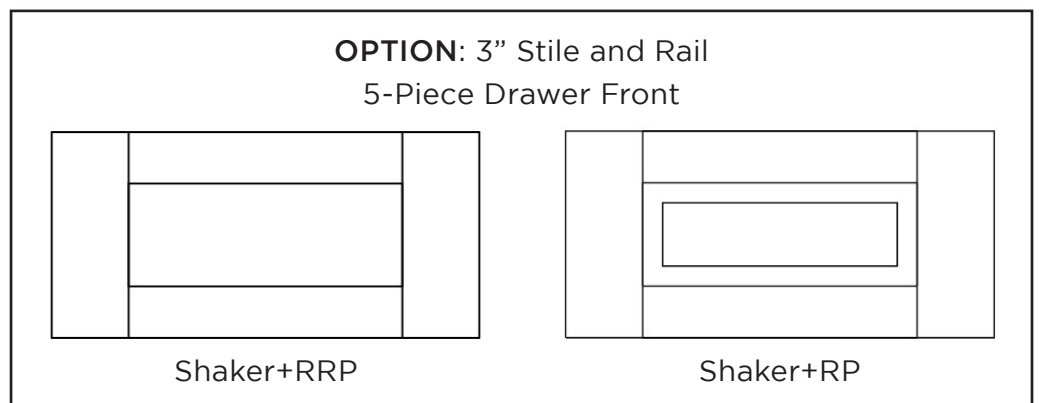

DOOR STYLES

SIMPLICITY

SIMPLICITY
SIMPLICITY+

Door Name	SIMPLICITY	SIMPLICITY+
Price Group	Price Group 1	Price Group 4
Stile Profile	N/A	N/A
Rail Profile	N/A	N/A
Panel Profile	FL3/4V	SL75
Outside Edge	EB.5	EP8