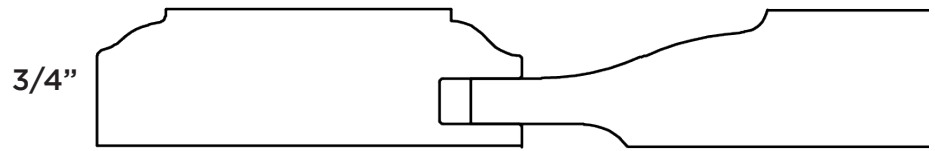

2-1/4"

ENGLISH

• 3/4" solid raised panel