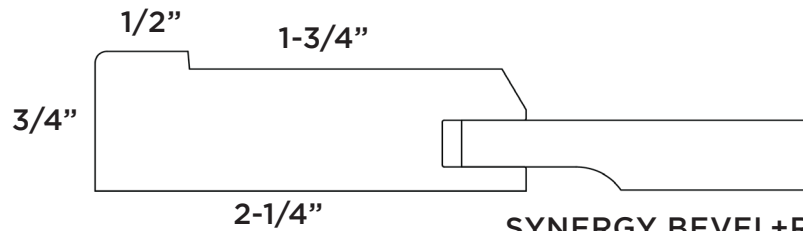

SYNERGY BEVEL+RRP
• 3/8" solid reversed raised panel