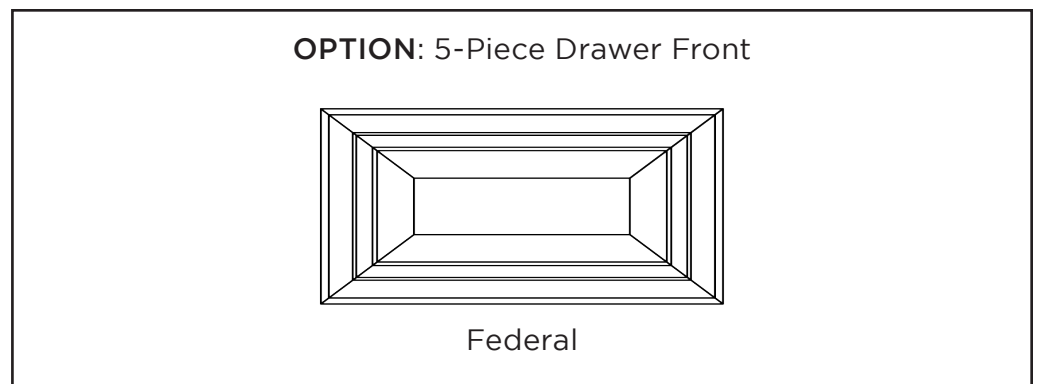

Door Name	FEDERAL
Price Group	Price Group 5
Stile Profile	M101
Rail Profile	M101
Panel Profile	PP1
Outside Edge	EPES