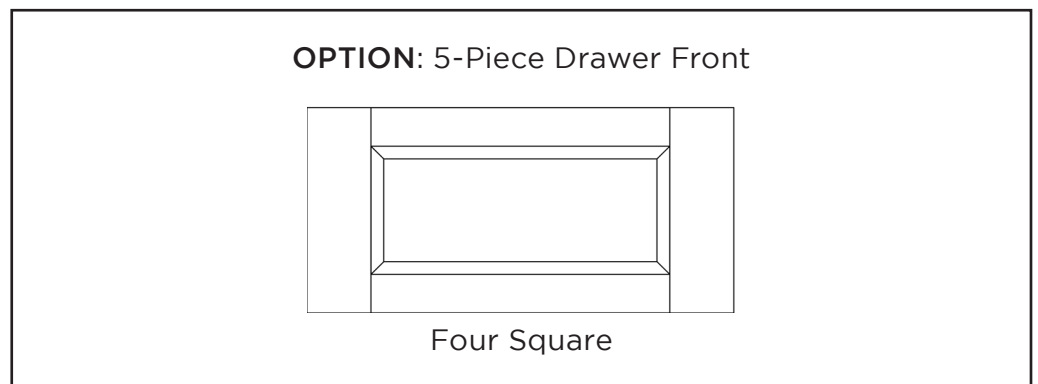

DOOR STYLES

FOUR SQUARE

Door Name	FOUR SQUARE
Price Group	Price Group 3
Stile Profile	SR6
Rail Profile	SR6
Panel Profile	PP7
Outside Edge	EP8