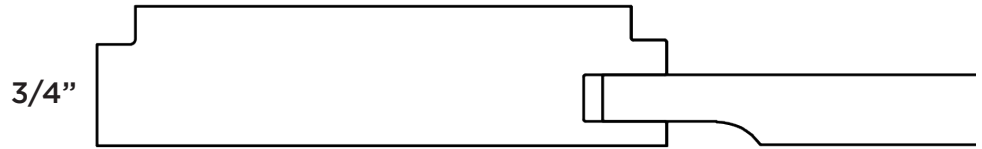

BUNGALOW

• 3/8" solid reverse raised