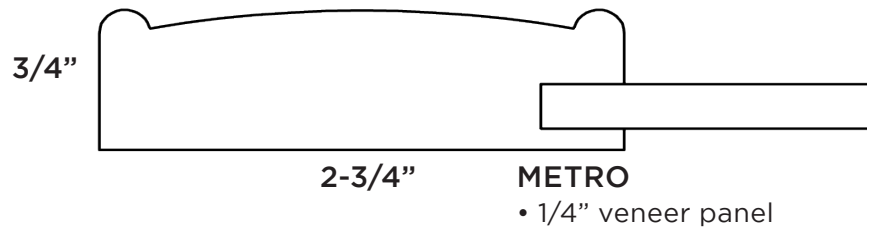

OPTION: 3" Stile and Rail
5-Piece Drawer Front

Matterhorn+RRP

Matterhorn+RP

METRO

Door Name	METRO
Price Group	Price Group 4
Stile Profile	M109
Rail Profile	M109
Panel Profile	1/4" Flat
Outside Edge	EPES

DOOR STYLES