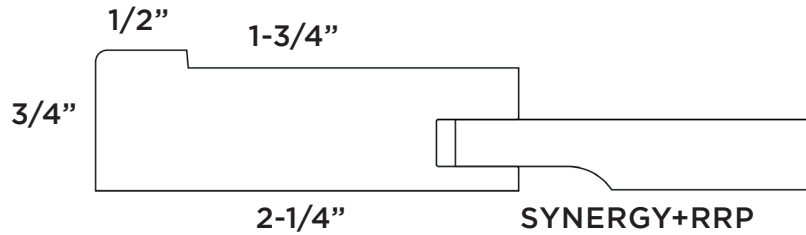

Door Name	SYNERGY+RRP	SYNERGY+RP
Price Group	Price Group 5	Price Group 5
Stile Profile	M126	M126
Rail Profile	M126	M126
Panel Profile	PP7	PP9
Outside Edge	EP8	EP8

SYNERGY+RRP

• 3/8" solid reversed raised panel