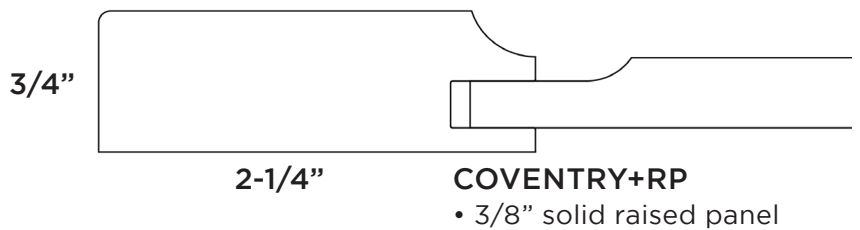

RENEGADE CONTEMPO
• 3/4" solid MDF panel - 1 piece

DOOR STYLES

COVENTRY

COVENTRY
COVENTRY+RRP

COVENTRY+RP

Door Name	COVENTRY	COVENTRY+RRP	COVENTRY+RP
Price Group	Price Group 4	Price Group 5	Price Group 5
Stile Profile	M125	M125	M125
Rail Profile	M125	M125	M125
Panel Profile	1/4" Flat	PP7	PP9
Outside Edge	EP8	EP8	EP8