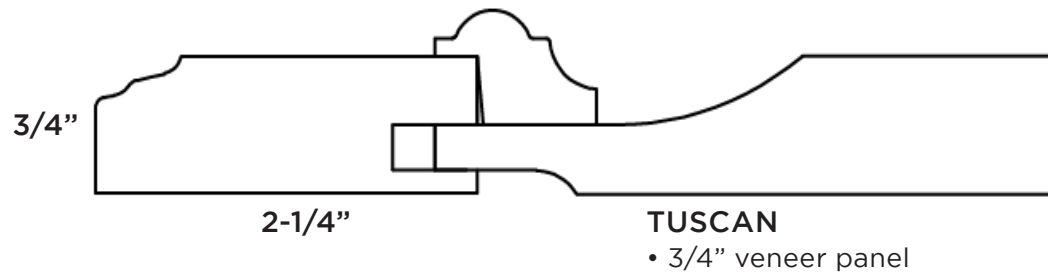

SYNERGY BEVEL+RP
• 3/8" solid raised panel

OPTION: 3" Stile and Rail
5-Piece Drawer Front

Synergy Bevel+RRP

Synergy Bevel+RP

TUSCAN

Door Name	TUSCAN
Price Group	Price Group 6
Stile Profile	M5
Rail Profile	M5
Panel Profile	PP13
Outside Edge	EP9
Applied Moulding	APM1