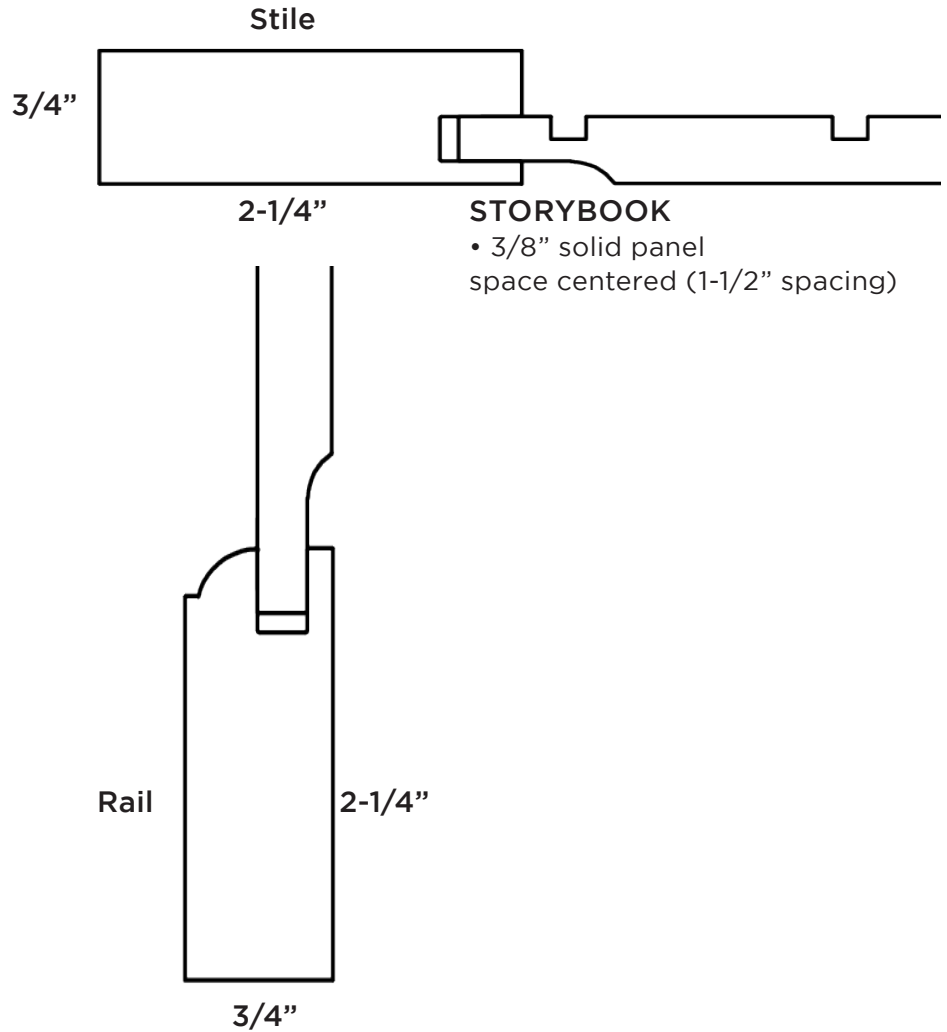

Door Name	STORYBOOK
Price Group	Price Group 4
Stile Profile	S5
Rail Profile	R4
Panel Profile	PP10
Outside Edge	EP8