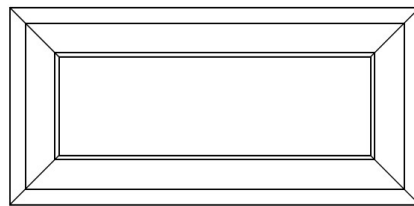

Synergy Bevel