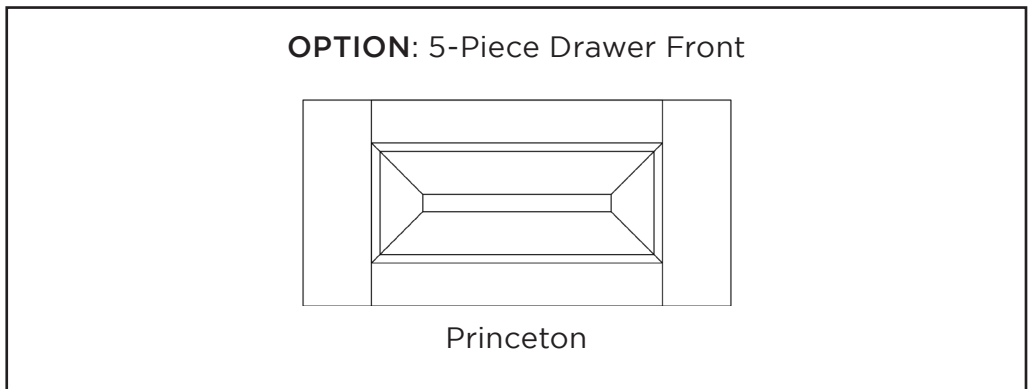

2-1/4"

PRAIRIE

- 3/8" Solid Panel
- Space Centered (1-1/2" spacing)

OPTION: 5-Piece Drawer Front
 *Grain Direction is Vertical to Match Door

Prairie

PRINCETON

Door Name	PRINCETON
Price Group	Price Group 2
Stile Profile	SR3
Rail Profile	SR3
Panel Profile	PP3
Outside Edge	EP1