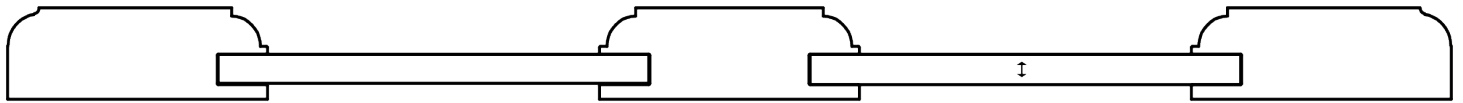

• 3/4" solid raised panel

DOOR STYLES

FARMHOUSE

Door Name	FARMHOUSE
Price Group	Price Group 2
Stile Profile	SR3
Rail Profile	SR3
Panel Profile	1/4" Flat - 11F
Outside Edge	EP3

FARMHOUSE

FARMHOUSE
• 1/4" veneer panel