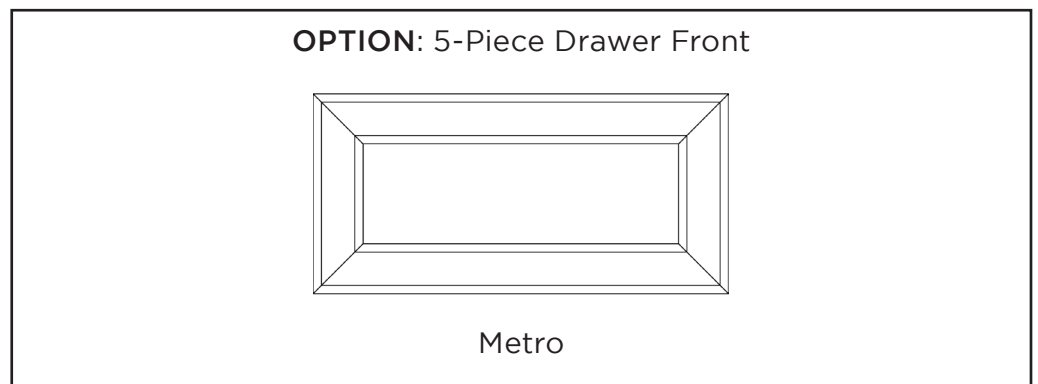

OPTION: 3" Stile and Rail
5-Piece Drawer Front

Matterhorn+RRP

Matterhorn+RP

METRO

Door Name	METRO
Price Group	Price Group 4
Stile Profile	M109
Rail Profile	M109
Panel Profile	1/4" Flat
Outside Edge	EPES

DOOR STYLES