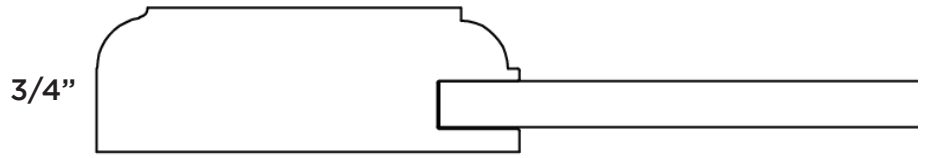

• 3/4" solid raised panel

DOOR STYLES

FARMHOUSE

Door Name	FARMHOUSE
Price Group	Price Group 2
Stile Profile	SR3
Rail Profile	SR3
Panel Profile	1/4" Flat - 11F
Outside Edge	EP3

FARMHOUSE

FARMHOUSE
• 1/4" veneer panel