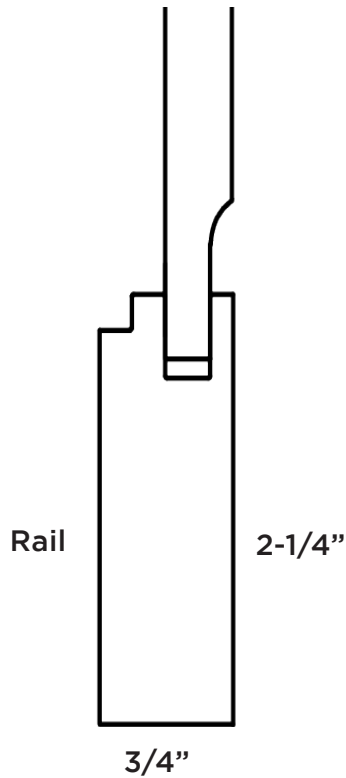

Door Name	SOUTHWEST
Price Group	Price Group 3
Stile Profile	S5
Rail Profile	R7
Panel Profile	PP7
Outside Edge	EP8