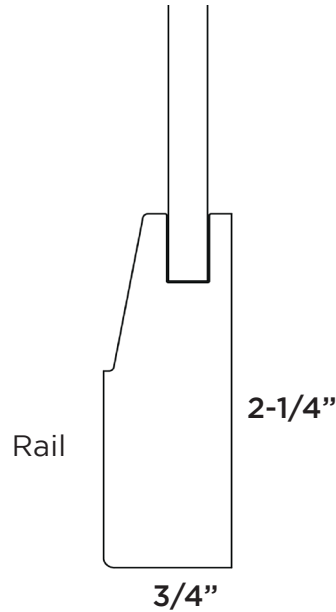

OPTION: 5-Piece Drawer Front

Tuscan

WATERFALL

Door Name	WATERFALL
Price Group	Price Group 5
Stile Profile	S5
Rail Profile	R13
Panel Profile	1/4" Flat
Outside Edge	EP8

WATERFALL
• 1/4" veneer panel

OPTION: 3" Stile and Rail | 5-Piece Drawer Front