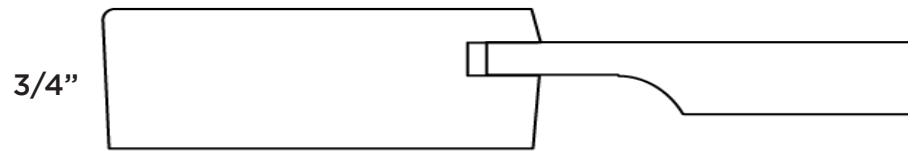

HANOVER+RRP
• 3/8" solid reversed raised panel