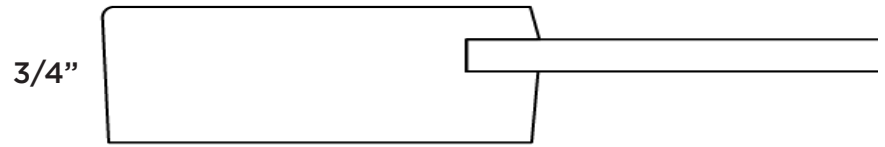

DOOR STYLES

HANOVER

**HANOVER
HANOVER+RRP**

RENEGADE HANOVER

Door Name	HANOVER	HANOVER +RRP	RENEGADE HANOVER
Price Group	Price Group 2	Price Group 3	Price Group 2
Stile Profile	SR9	SR9	RT9
Rail Profile	SR9	SR9	RT9
Panel Profile	1/4" Flat	PP7	3/4" solid MDF
Outside Edge	EP1	EP1	EP1