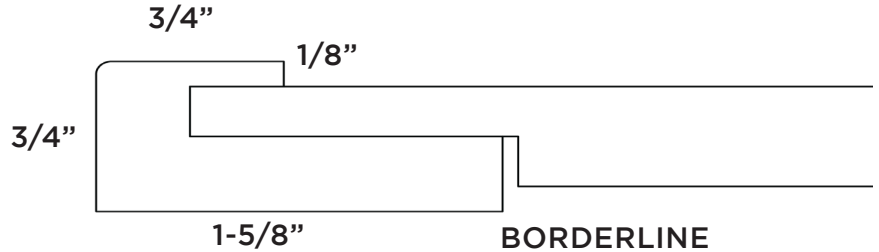

OPTION: 3" Stile and Rail
5-Piece Drawer Front

Beverly
Beverly+RRP

Beverly+RP

DOOR STYLES

BORDERLINE

BORDERLINE

RENEGADE BORDERLINE

Door Name	BORDERLINE	RENEGADE BORDERLINE
Price Group	Price Group 4	Price Group 2
Stile Profile	M123	M123
Rail Profile	M123	M123
Panel Profile	1/2" Flat	3/4" Solid MDF
Outside Edge	EP8	