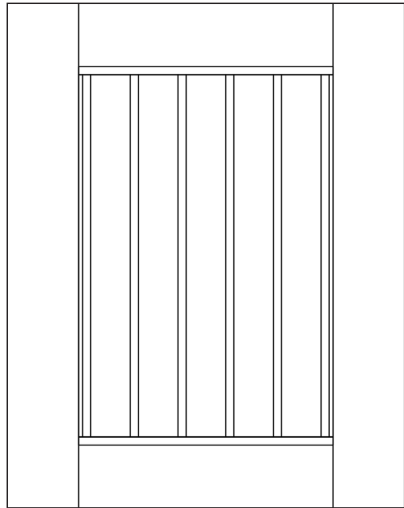

STEP SHAKER+RRP

• 3/8" solid reversed raised panel

STEP SHAKER+RP

• 3/8" solid raised panel

OPTION: 3" Stile and Rail
5-Piece Drawer Front

Step Shaker+RRP

Step Shaker+RP

STORYBOOK