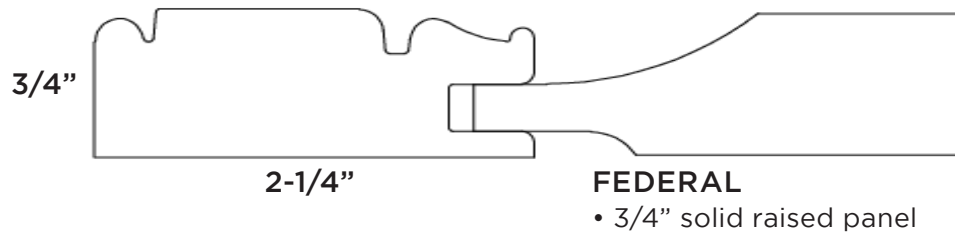

Door Name	FEDERAL
Price Group	Price Group 5
Stile Profile	M101
Rail Profile	M101
Panel Profile	PP1
Outside Edge	EPES