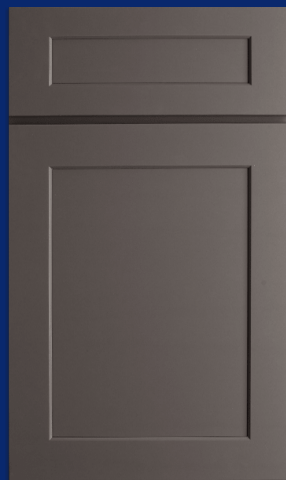

SAMANTHA DOOR STYLES

Shaker Door Style

- 2 Stain Colors
- 3 Paint Colors

Black Coffee

Beach Sand

Deep Marine Blue

Stormy Grey

Bright White

Slim Shaker Door Style

- 1 Stain Color
- 1 Paint Color

Ice Cream

Beach Sand

SAMANTHA STOCK CABINETRY

Fill your home with the timeless beauty of Samantha Cabinets. Find your complimenting millwork from our Mainstreet Millwork line to complete the look throughout your home.