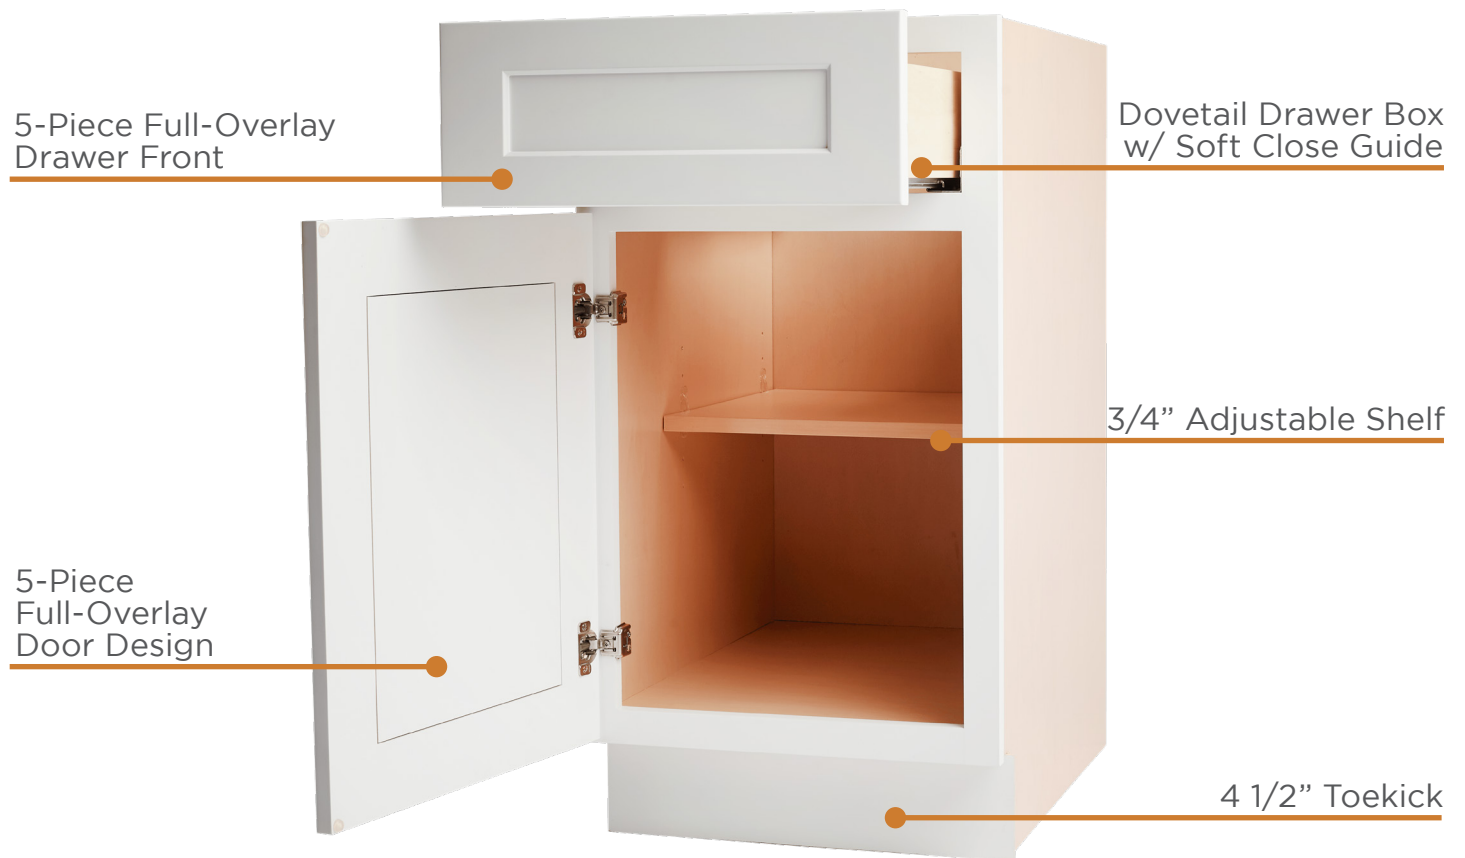

Samantha

STOCK CABINETS

760 Beltline Road
Sauk Centre, MN 56378
bayerinteriorwoods.com
320.352.5404

Interior Woods
Bayer

SAMANTHA STOCK CABINETY

A stock cabinetry line with true value and quality. Our Samantha cabinet line uses the highest quality construction specifications in the industry. Assembled in our Minnesota facility by our skilled cabinet makers and available in select stock sizes with limited modifications. Samantha Cabinetry provides a modern kitchen at an affordable price.

CABINET CONSTRUCTION

FEATURES

1/2" Birch Plywood Cabinet Box	5-Piece Door & Drawer Front
5/8" Solid Wood Dovetail Drawerbox	6-Way Adjustable Soft Close Hinge
3/4" Birch Plywood Adjustable Shelf	Full Overlay
Full Extension Under Mount Soft-Close Guides	4 1/2" Toe Kick
3/4" Solid Birch Face Frame	3/8" Center Door & Drawer Panel

SAMANTHA DOOR STYLES

Shaker Door Style

- 2 Stain Colors
- 3 Paint Colors

Black Coffee

Beach Sand

Deep Marine Blue

Stormy Grey

Bright White

Slim Shaker Door Style

- 1 Stain Color
- 1 Paint Color

Ice Cream

Beach Sand

SAMANTHA STOCK CABINETRY

Fill your home with the timeless beauty of Samantha Cabinets. Find your complimenting millwork from our Mainstreet Millwork line to complete the look throughout your home.