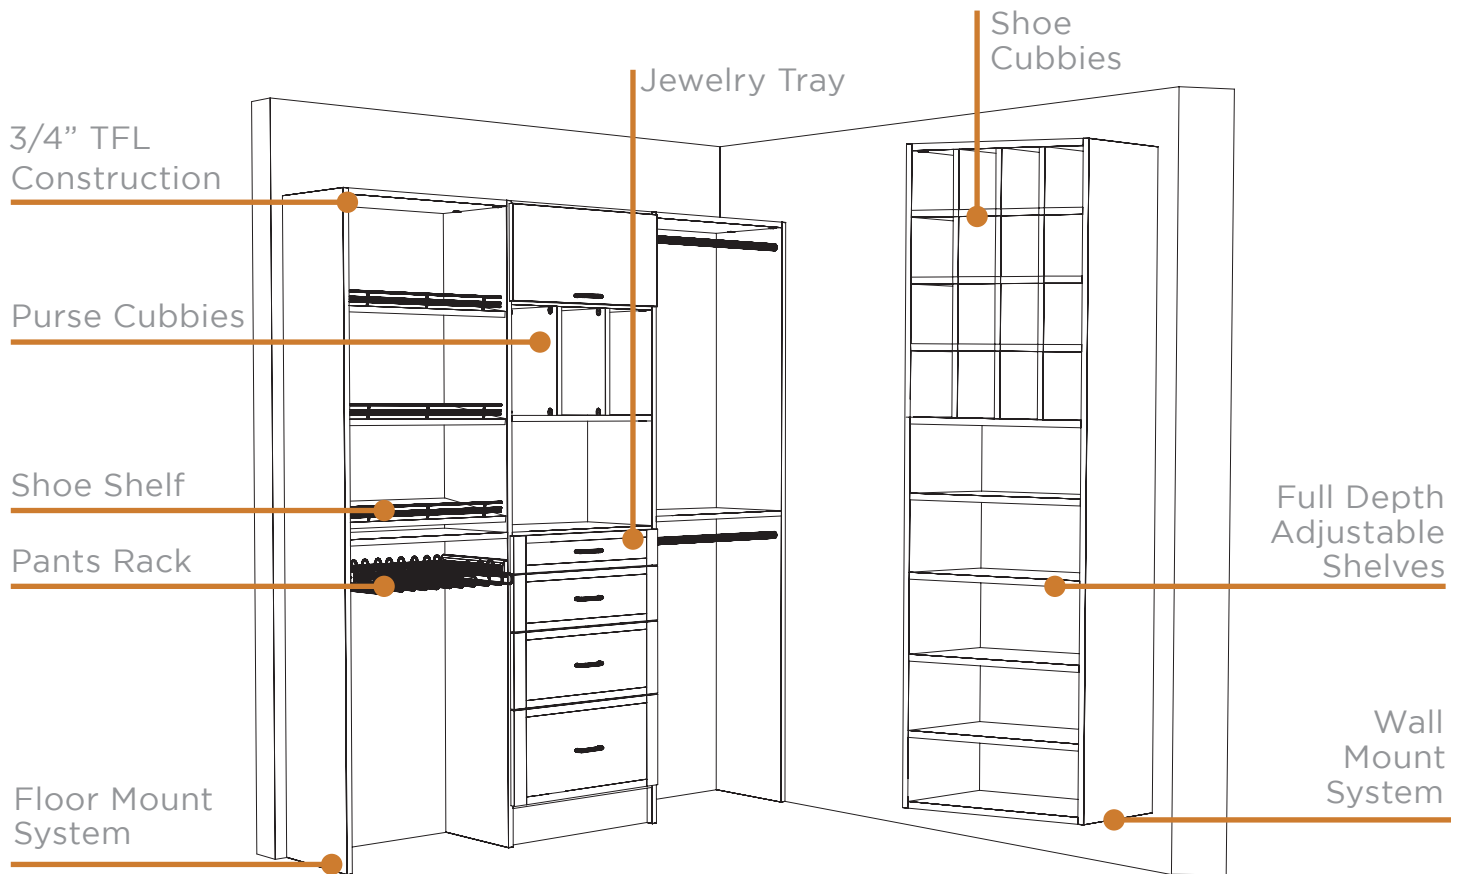

Let exceptional quality and elegant design grace your master closet with distinctive ShelVi organizational solutions. Custom-crafted from an array of wood grain and color selections, this extensive collection of components enables you to organize and store your essentials exactly the way you want them in your closet, office, pantry and more.

## ACCESSORY OPTIONS

We offer a variety of accessory options to customize the space for your needs.

|                   |                     |                        |                 |
|-------------------|---------------------|------------------------|-----------------|
| Deluxe Round Pole | Belt Rack           | Jewelry Drawer Inserts | Knobs & Pulls   |
| Pants Rack        | Hamper              | Pull-Out Ironing Board | 3-Way Hook      |
| Tie Rack          | Wire Baskets        | Telescopic Valet Rod   | Pull-Out Mirror |
| Scarf Rack        | Standard Round Pole | Angled Shoe Shelves    | Oval Pole       |

VALET ROD & TIE RACK

ANGLED SHOE SHELVES

BELT RACK

JEWELRY TRAY

Elevate your organization with a truly unique storage design. Our Tidy Joe storage systems offer floor mounted support with a variety of accessory and storage options. Available in any of our standard or special order TFL material. Customize the look and function of your next garage, mudroom, laundry, or utility storage system.

## ACCESSORY OPTIONS

We offer a variety of accessory options to customize the space for your needs.

|                    |                              |
|--------------------|------------------------------|
| Hanging Rod        | Wire Baskets                 |
| 3-Way Hook         | Knobs & Pulls                |
| Rod Rack           | Wire Baskets                 |
| Adjustable Shelves | Multi-Purpose Accessory Hook |