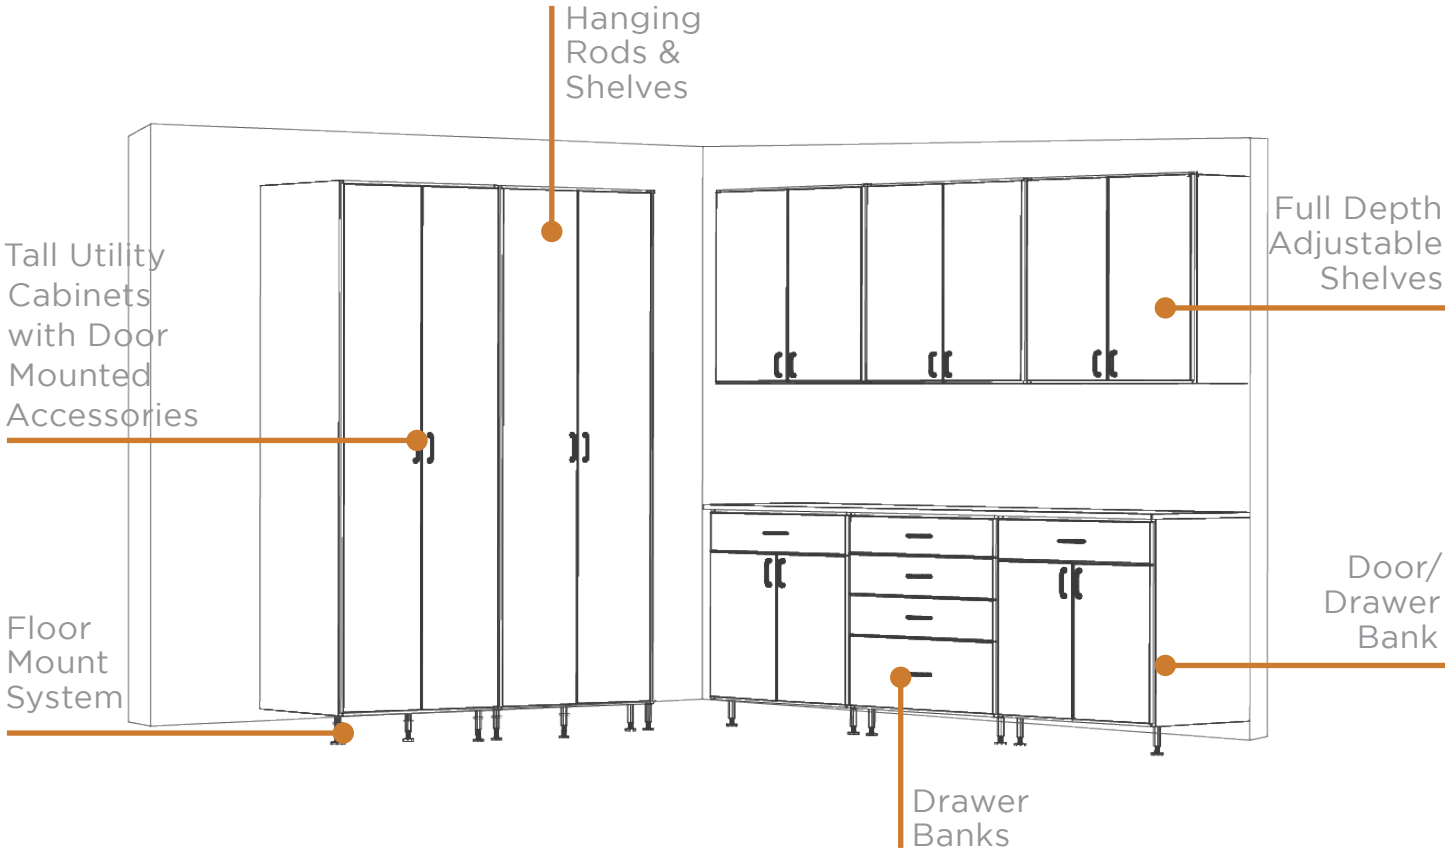

## ACCESSORY OPTIONS

We offer a variety of accessory options to customize the space for your needs.

|                   |                     |                        |                 |
|-------------------|---------------------|------------------------|-----------------|
| Deluxe Round Pole | Belt Rack           | Jewelry Drawer Inserts | Knobs & Pulls   |
| Pants Rack        | Hamper              | Pull-Out Ironing Board | 3-Way Hook      |
| Tie Rack          | Wire Baskets        | Telescopic Valet Rod   | Pull-Out Mirror |
| Scarf Rack        | Standard Round Pole | Angled Shoe Shelves    | Oval Pole       |

VALET ROD & TIE RACK

ANGLED SHOE SHELVES

BELT RACK

JEWELRY TRAY

Elevate your organization with a truly unique storage design. Our Tidy Joe storage systems offer floor mounted support with a variety of accessory and storage options. Available in any of our standard or special order TFL material. Customize the look and function of your next garage, mudroom, laundry, or utility storage system.

## ACCESSORY OPTIONS

We offer a variety of accessory options to customize the space for your needs.

|                    |                              |
|--------------------|------------------------------|
| Hanging Rod        | Wire Baskets                 |
| 3-Way Hook         | Knobs & Pulls                |
| Rod Rack           | Wire Baskets                 |
| Adjustable Shelves | Multi-Purpose Accessory Hook |