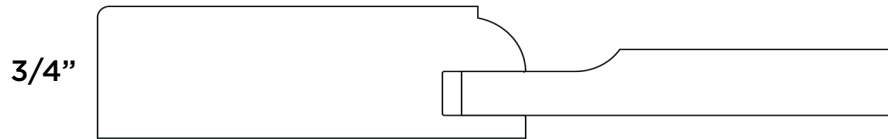

**MATTERHORN
MATTERHORN+RRP**

2-1/4"

MATTERHORN
• 1/4" veneer panel

2-1/4"

MATTERHORN+RRP
• 3/8" solid reversed raised panel

2-1/4"

MATTERHORN+RP
• 3/8" solid raised panel

MATTERHORN+RP