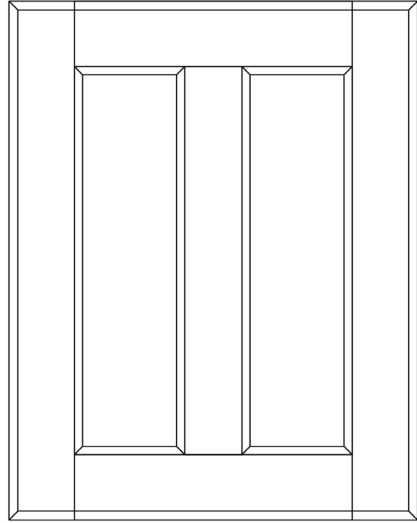

DOOR STYLES

FARMHOUSE

Door Name	FARMHOUSE
Price Group	Price Group 2
Stile Profile	SR3
Rail Profile	SR3
Panel Profile	1/4" Flat - 11F
Outside Edge	EP3

FARMHOUSE

FARMHOUSE
• 1/4" veneer panel

OPTION: 5-Piece Drawer Front