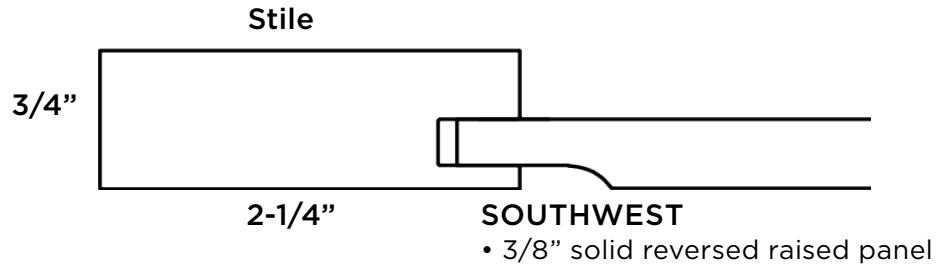

Slim Shaker+RRP

DOOR STYLES

SOUTHWEST

SOUTHWEST

Door Name	SOUTHWEST
Price Group	Price Group 3
Stile Profile	S5
Rail Profile	R7
Panel Profile	PP7
Outside Edge	EP8

DOOR STYLES

STEP SHAKER

STEP SHAKER