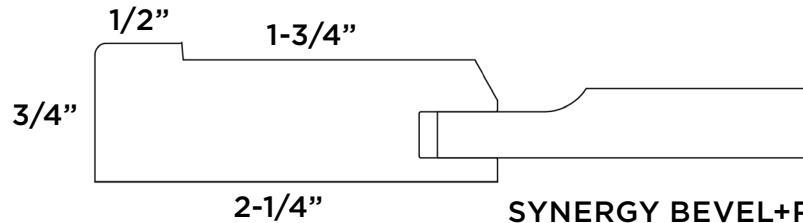

SYNERGY BEVEL+RP
• 3/8" solid raised panel