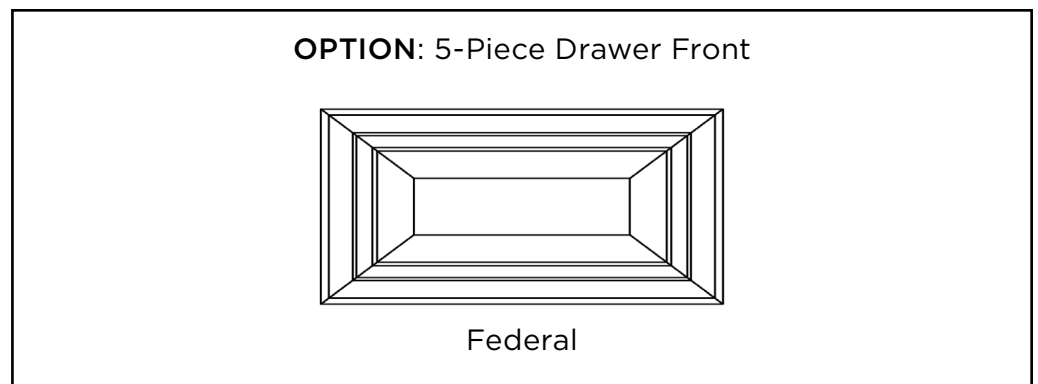

Farmhouse

FEDERAL

Door Name	FEDERAL
Price Group	Price Group 5
Stile Profile	M101
Rail Profile	M101
Panel Profile	PP1
Outside Edge	EPES

FEDERAL
• 3/4" solid raised panel

DOOR STYLES

FOREST HILL

**FOREST HILL
FOREST HILL+RRP**