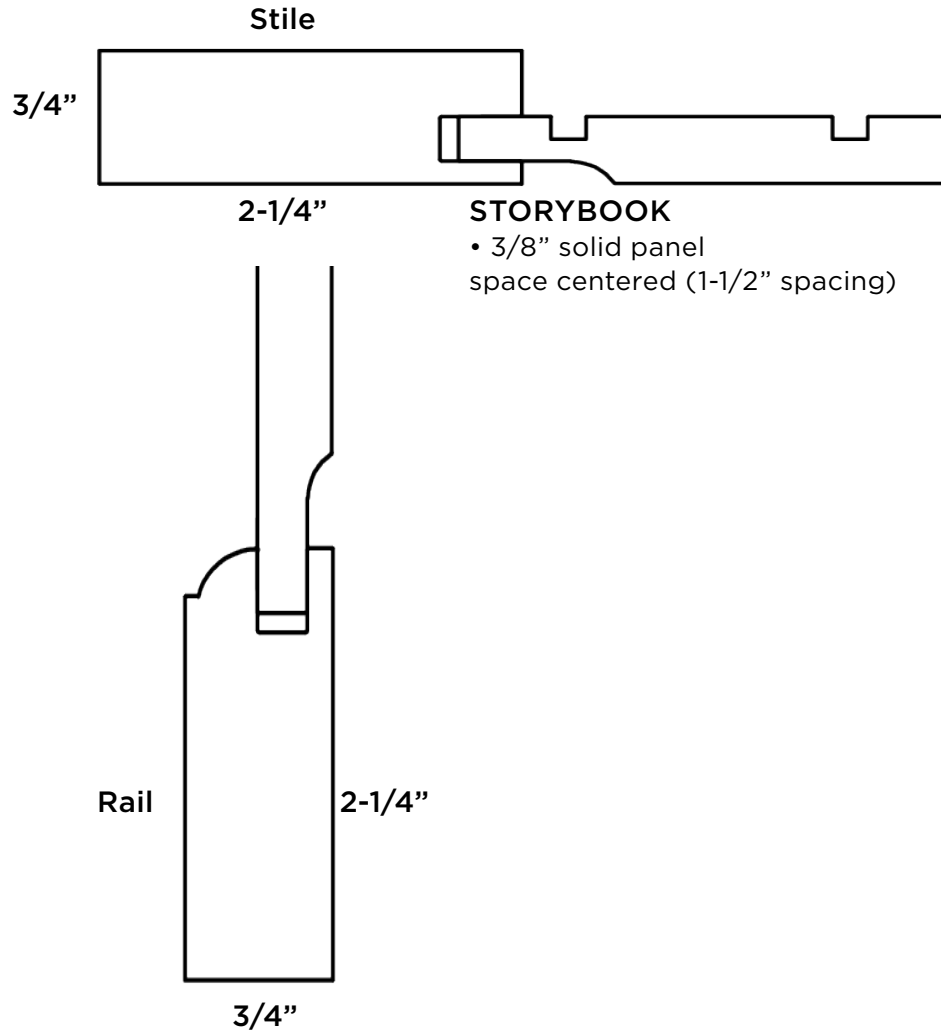

Door Name	STORYBOOK
Price Group	Price Group 4
Stile Profile	S5
Rail Profile	R4
Panel Profile	PP10
Outside Edge	EP8