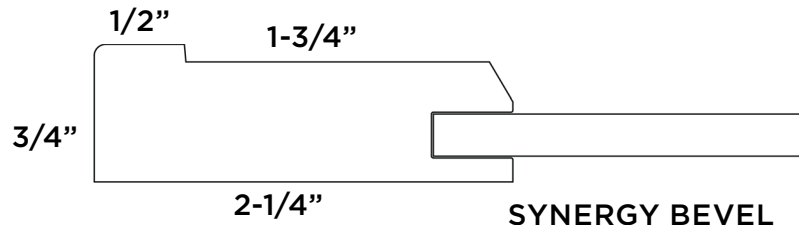

SYNERGY BEVEL
• 1/4" veneer panel