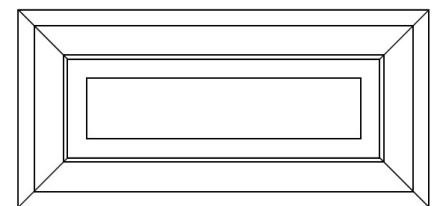

Synergy Bevel+RP