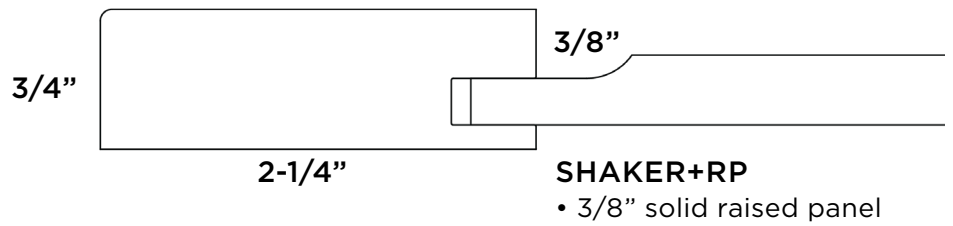

Renegade Shaker

DOOR STYLES

SHAKER

SHAKER+RRP

Door Name	SHAKER+RRP	SHAKER+RP
Price Group	Price Group 3	Price Group 3
Stile Profile	SR5	SR5
Rail Profile	SR5	SR5
Panel Profile	PP7	PP9
Outside Edge	EP8	EP8

SHAKER+RP