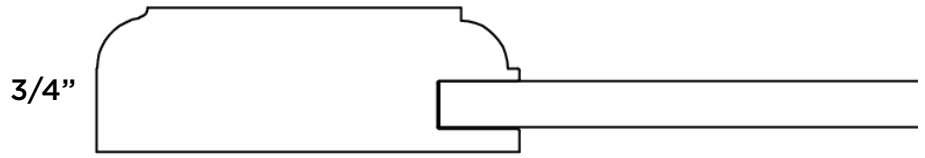

DOOR STYLES

FARMHOUSE

Door Name	FARMHOUSE
Price Group	Price Group 2
Stile Profile	SR3
Rail Profile	SR3
Panel Profile	1/4" Flat - 11F
Outside Edge	EP3

FARMHOUSE

FARMHOUSE
• 1/4" veneer panel

OPTION: 5-Piece Drawer Front