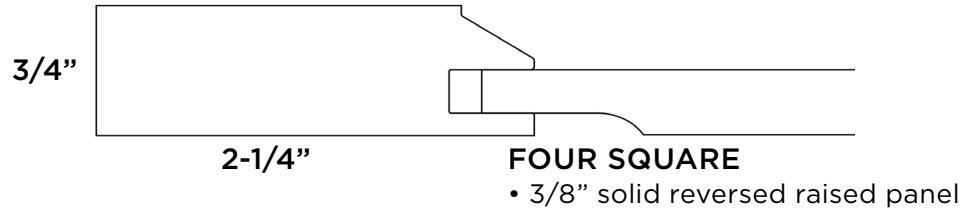

OPTION: 3" Stile and Rail
5-Piece Drawer Front

Forest Hill+RRP

Forest Hill+RP

DOOR STYLES

FOUR SQUARE

FOUR SQUARE

Door Name	FOUR SQUARE
Price Group	Price Group 3
Stile Profile	SR6
Rail Profile	SR6
Panel Profile	PP7
Outside Edge	EP8