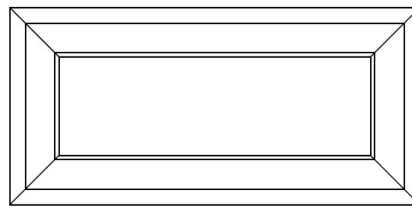

Synergy Bevel