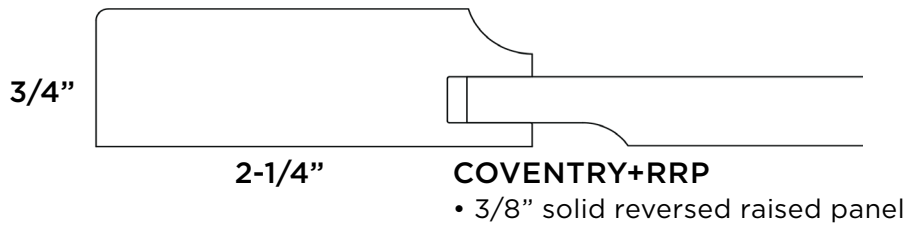

RENEGADE CONTEMPO

DOOR STYLES

COVENTRY

COVENTRY
COVENTRY+RRP

COVENTRY+RP

Door Name	COVENTRY	COVENTRY+RRP	COVENTRY+RP
Price Group	Price Group 4	Price Group 5	Price Group 5
Stile Profile	M125	M125	M125
Rail Profile	M125	M125	M125
Panel Profile	1/4" Flat	PP7	PP9
Outside Edge	EP8	EP8	EP8