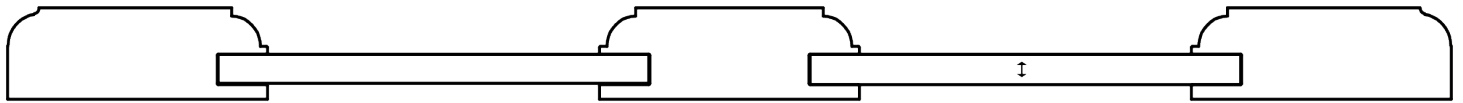

DOOR STYLES

FARMHOUSE

Door Name	FARMHOUSE
Price Group	Price Group 2
Stile Profile	SR3
Rail Profile	SR3
Panel Profile	1/4" Flat - 11F
Outside Edge	EP3

FARMHOUSE

FARMHOUSE
• 1/4" veneer panel

OPTION: 5-Piece Drawer Front