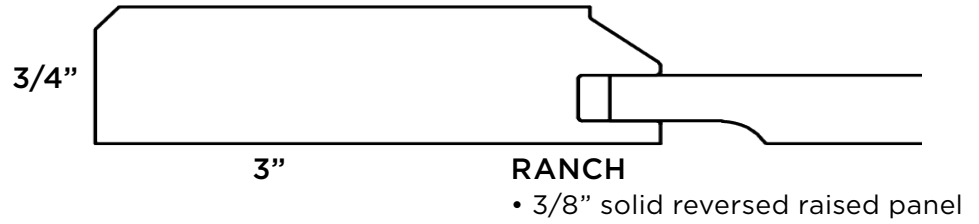

Door Name	RANCH
Price Group	Price Group 3
Stile Profile	SR6
Rail Profile	SR6
Panel Profile	PP7
Outside Edge	EP5