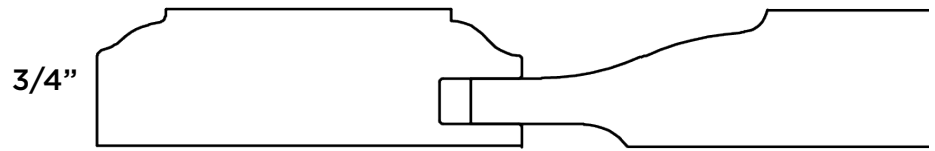

ENGLISH

• 3/4" solid raised panel