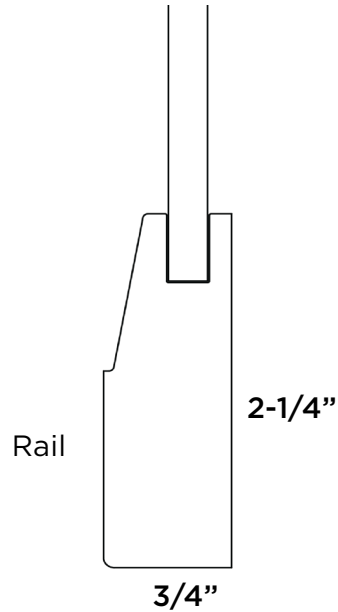

Door Name	WATERFALL
Price Group	Price Group 5
Stile Profile	S5
Rail Profile	R13
Panel Profile	1/4" Flat
Outside Edge	EP8

WATERFALL
• 1/4" veneer panel

OPTION: 3" Stile and Rail | 5-Piece Drawer Front