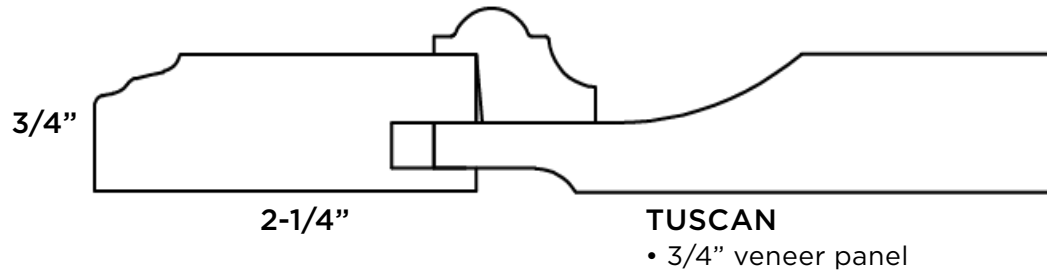

SYNERGY BEVEL+RP
• 3/8" solid raised panel

OPTION: 3" Stile and Rail
5-Piece Drawer Front

Synergy Bevel+RRP

Synergy Bevel+RP

TUSCAN

Door Name	TUSCAN
Price Group	Price Group 6
Stile Profile	M5
Rail Profile	M5
Panel Profile	PP13
Outside Edge	EP9
Applied Moulding	APM1