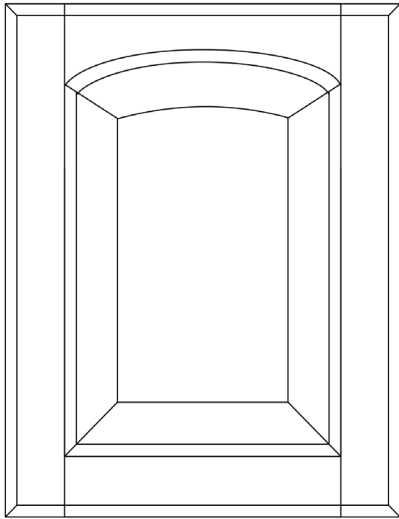

ENGLISH

Door Name	ENGLISH
Price Group	Price Group 4
Stile Profile	SR2
Rail Profile	SR2
Panel Profile	PP3
Outside Edge	EP23