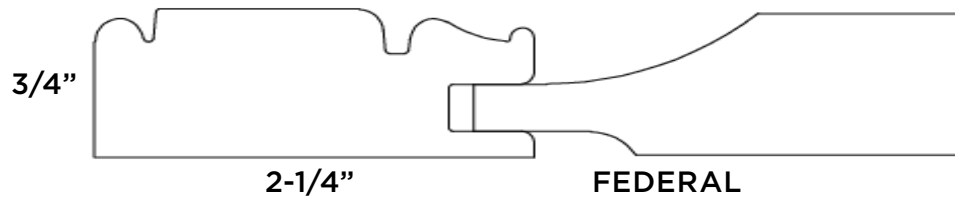

FEDERAL
• 3/4" solid raised panel