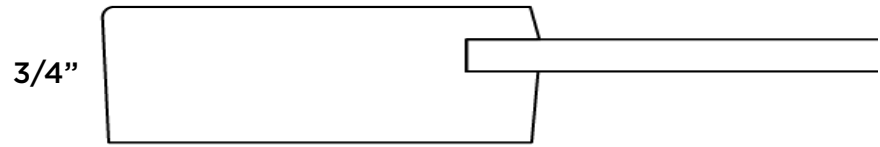

DOOR STYLES

HANOVER

**HANOVER
HANOVER+RRP**

RENEGADE HANOVER

Door Name	HANOVER	HANOVER +RRP	RENEGADE HANOVER
Price Group	Price Group 2	Price Group 3	Price Group 2
Stile Profile	SR9	SR9	RT9
Rail Profile	SR9	SR9	RT9
Panel Profile	1/4" Flat	PP7	3/4" solid MDF
Outside Edge	EP1	EP1	EP1