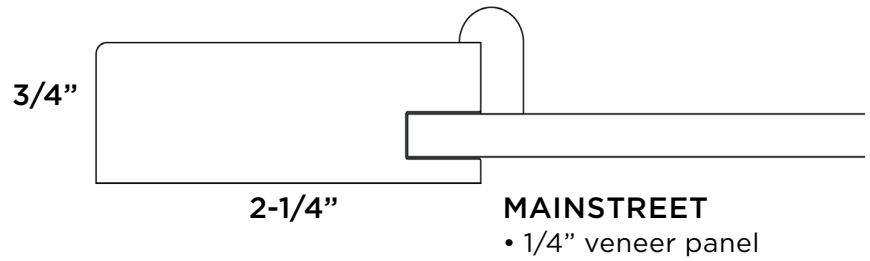

LAKE FRONT

Door Name	LAKE FRONT
Price Group	Price Group 3
Stile Profile	SR5
Rail Profile	SR5
Panel Profile	PP9
Outside Edge	EP5

3"

LAKE FRONT

• 3/8" solid raised panel

MAINSTREET

Door Name	MAINSTREET
Price Group	Price Group 5
Stile Profile	SR5
Rail Profile	SR5
Panel Profile	1/4" Flat
Outside Edge	EP8
Applied Moulding	APM12