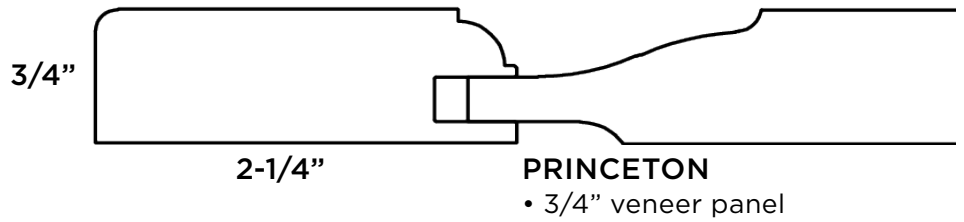

- 3/8" Solid Panel
- Space Centered (1-1/2" spacing)

OPTION: 5-Piece Drawer Front
 *Grain Direction is Vertical to Match Door

Prairie

DOOR STYLES

PRINCETON

PRINCETON

Door Name	PRINCETON
Price Group	Price Group 2
Stile Profile	SR3
Rail Profile	SR3
Panel Profile	PP3
Outside Edge	EP1