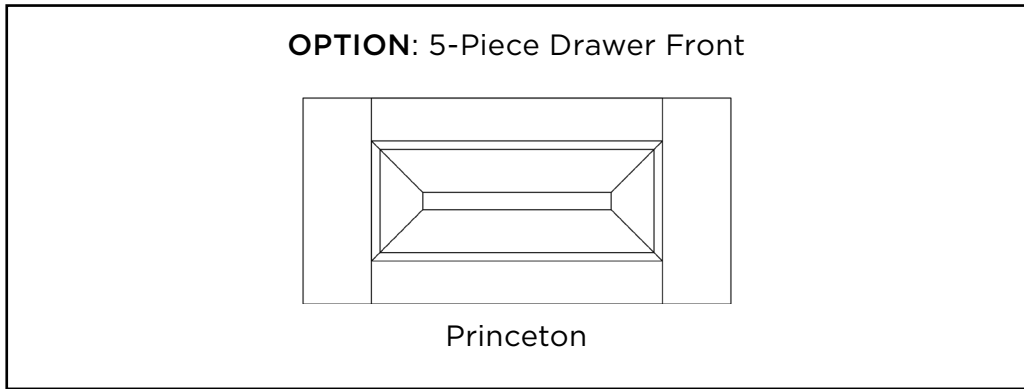

- 3/8" Solid Panel
- Space Centered (1-1/2" spacing)

OPTION: 5-Piece Drawer Front
 *Grain Direction is Vertical to Match Door

Prairie

DOOR STYLES

PRINCETON

PRINCETON

Door Name	PRINCETON
Price Group	Price Group 2
Stile Profile	SR3
Rail Profile	SR3
Panel Profile	PP3
Outside Edge	EP1