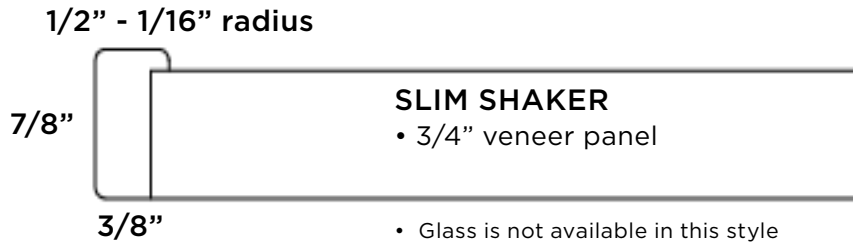

OPTION: 5-Piece Drawer Front

Slim Shaker+RRP