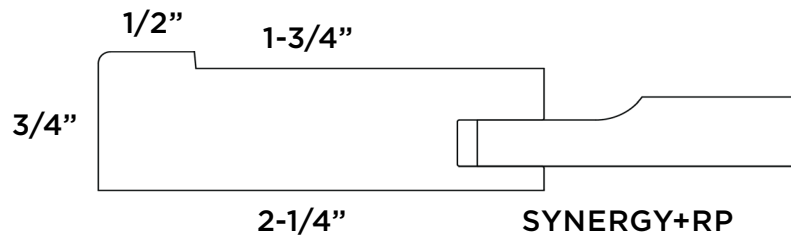

SYNERGY+RP

• 3/8" solid raised panel