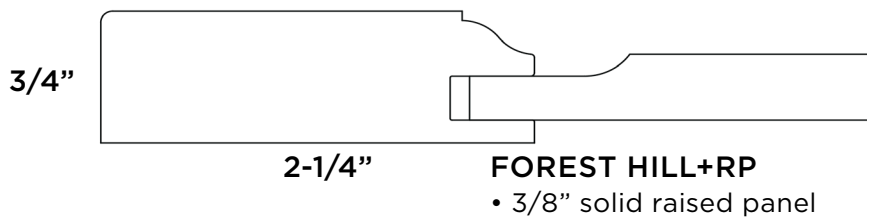

OPTION: 3" Stile and Rail
5-Piece Drawer Front

Forest Hill+RRP

Forest Hill+RP