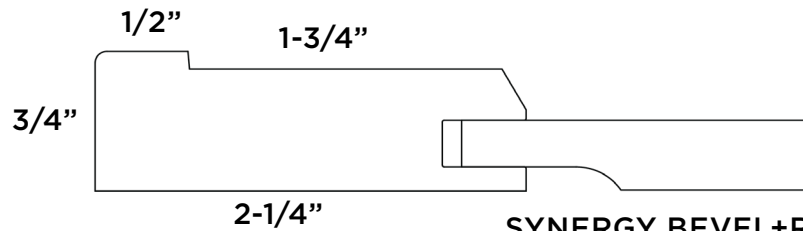

SYNERGY BEVEL+RRP
• 3/8" solid reversed raised panel