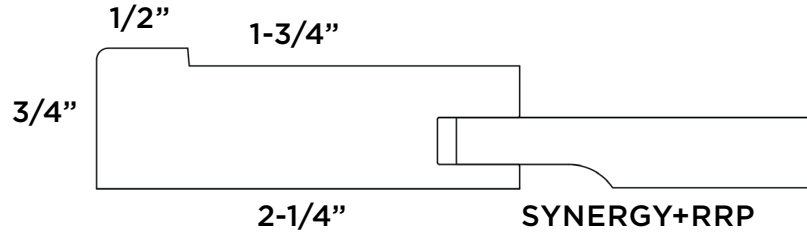

Door Name	SYNERGY+RRP	SYNERGY+RP
Price Group	Price Group 5	Price Group 5
Stile Profile	M126	M126
Rail Profile	M126	M126
Panel Profile	PP7	PP9
Outside Edge	EP8	EP8

SYNERGY+RRP

• 3/8" solid reversed raised panel