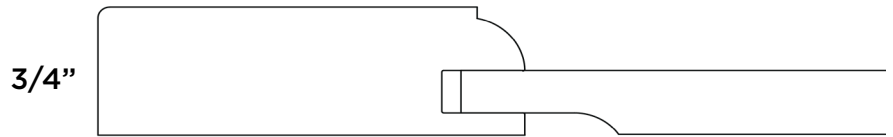

MATTERHORN
• 1/4" veneer panel

2-1/4"