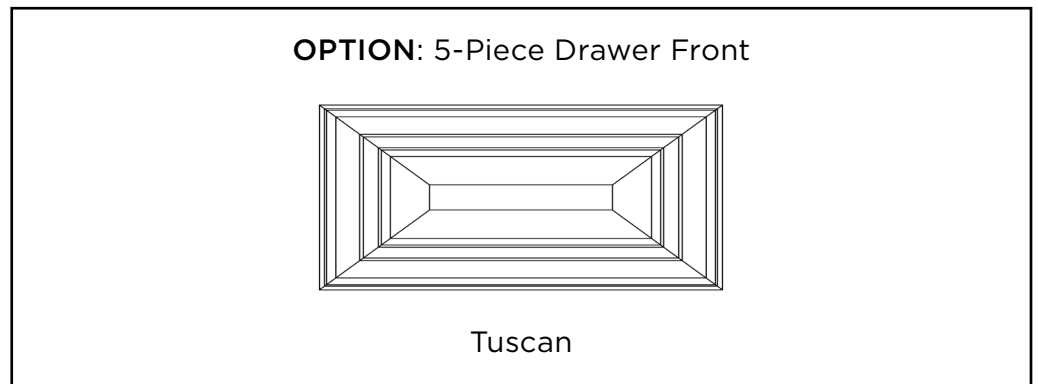

SYNERGY BEVEL+RP
• 3/8" solid raised panel

OPTION: 3" Stile and Rail
5-Piece Drawer Front

Synergy Bevel+RRP

Synergy Bevel+RP

TUSCAN

Door Name	TUSCAN
Price Group	Price Group 6
Stile Profile	M5
Rail Profile	M5
Panel Profile	PP13
Outside Edge	EP9
Applied Moulding	APM1