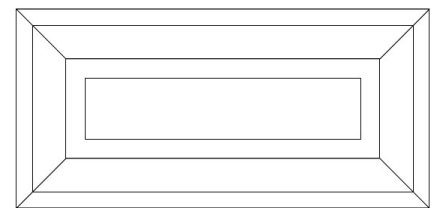

SYNERGY+RP

• 3/8" solid raised panel

SYNERGY+RP

OPTION: 3" Stile and Rail
5-Piece Drawer Front

Synergy+RRP

Synergy+RP

DOOR STYLES

SYNERGY BEVEL