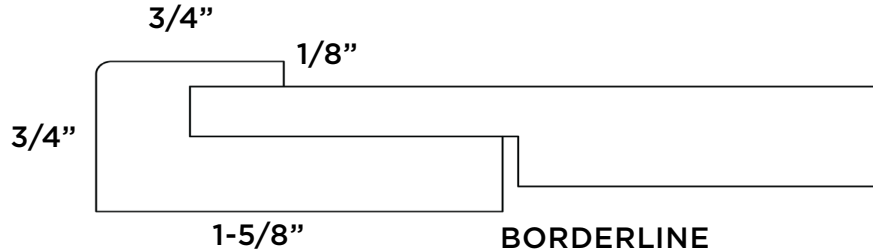

OPTION: 3" Stile and Rail
5-Piece Drawer Front

Beverly
Beverly+RRP

Beverly+RP

DOOR STYLES

BORDERLINE

BORDERLINE

RENEGADE BORDERLINE

Door Name	BORDERLINE	RENEGADE BORDERLINE
Price Group	Price Group 4	Price Group 2
Stile Profile	M123	RT123
Rail Profile	M123	RT123
Panel Profile	1/2" Flat	3/4" Solid MDF
Outside Edge	EP8	