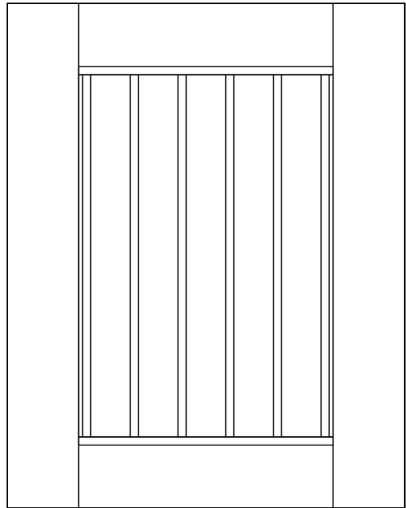

STEP SHAKER+RRP

• 3/8" solid reversed raised panel

STEP SHAKER+RP

• 3/8" solid raised panel

OPTION: 3" Stile and Rail
5-Piece Drawer Front

Step Shaker+RRP

Step Shaker+RP

STORYBOOK