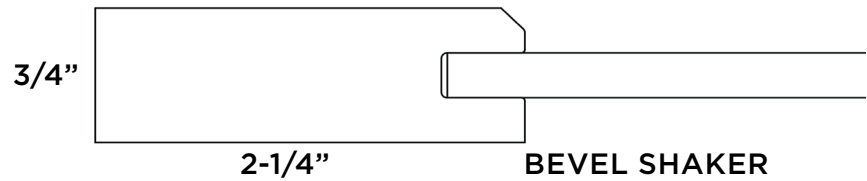

DOOR STYLES

BEVEL SHAKER

BEVEL SHAKER

RENEGADE BEVEL SHAKER

Door Name	BEVEL SHAKER	RENEGADE BEVEL SHAKER
Price Group	Price Group 1	Price Group 2
Stile Profile	SR10	RT10
Rail Profile	SR10	RT10
Panel Profile	1/4" Flat	3/4" MDF Flat Panel
Outside Edge	EP8	EP8