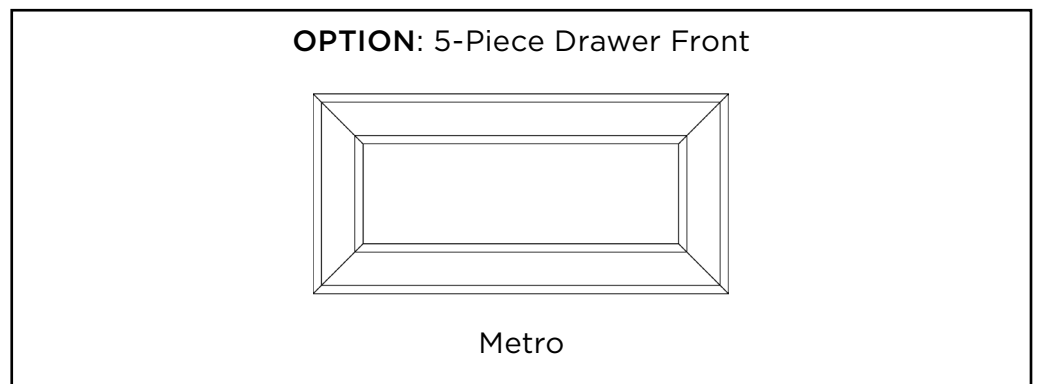

OPTION: 3" Stile and Rail
5-Piece Drawer Front

Matterhorn+RRP

Matterhorn+RP

METRO

Door Name	METRO
Price Group	Price Group 4
Stile Profile	M109
Rail Profile	M109
Panel Profile	1/4" Flat
Outside Edge	EPES

DOOR STYLES