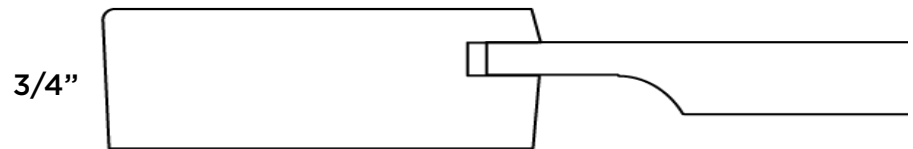

3/4"

2-1/4"

HANOVER+RRP

• 3/8" solid reversed raised panel