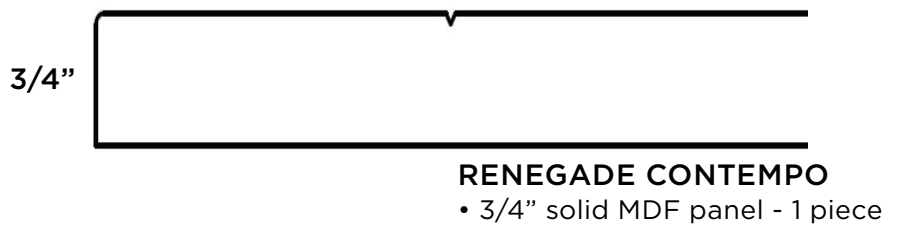

BUNGALOW

Door Name	BUNGALOW
Price Group	Price Group 5
Stile Profile	M7
Rail Profile	M7
Panel Profile	PP7
Outside Edge	EP36

3"

BUNGALOW

• 3/8" solid reverse raised

DOOR STYLES

CONTEMPO

Door Name	CONTEMPO	RENEGADE CONTEMPO
Price Group	Price Group 6	Price Group 2
Stile Profile	S5	RTC
Rail Profile	R0	N/A
Panel Profile	3/4" Flat	3/4" Solid MDF
Outside Edge	EP8-EB	EP8