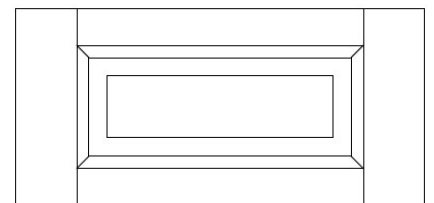

SUBURBAN
• 1/4" veneer panel

SUBURBAN+RRP
• 3/8" solid reversed raised panel

SUBURBAN+RP
• 3/8" solid raised panel

SUBURBAN+RP

OPTION: 3" Stile and Rail
5-Piece Drawer Front

Suburban+RRP

Suburban+RP

DOOR STYLES