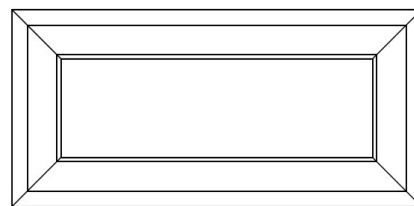

OPTION: 3" Stile and Rail
5-Piece Drawer Front

Synergy Bevel+RRP