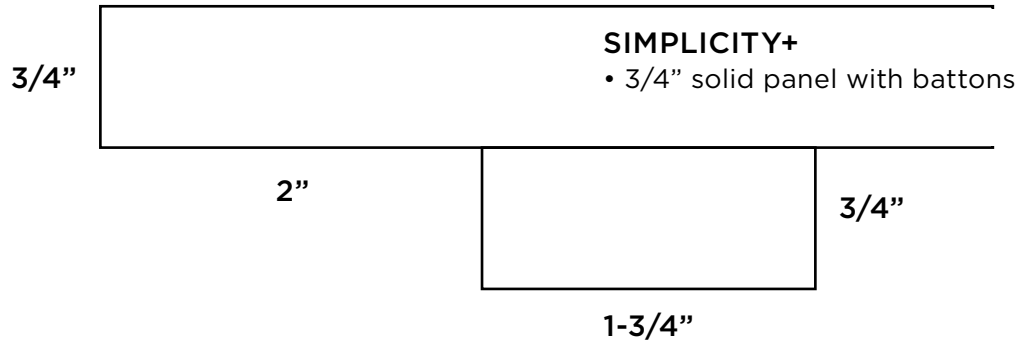

OPTION: 3" Stile and Rail
5-Piece Drawer Front

Shaker+RRP Shaker+RP

DOOR STYLES

SIMPLICITY

SIMPLICITY
SIMPLICITY+

Door Name	SIMPLICITY	SIMPLICITY+
Price Group	Price Group 1	Price Group 4
Stile Profile	N/A	N/A
Rail Profile	N/A	N/A
Panel Profile	FL3/4V	SL75
Outside Edge	EB.5	EP8