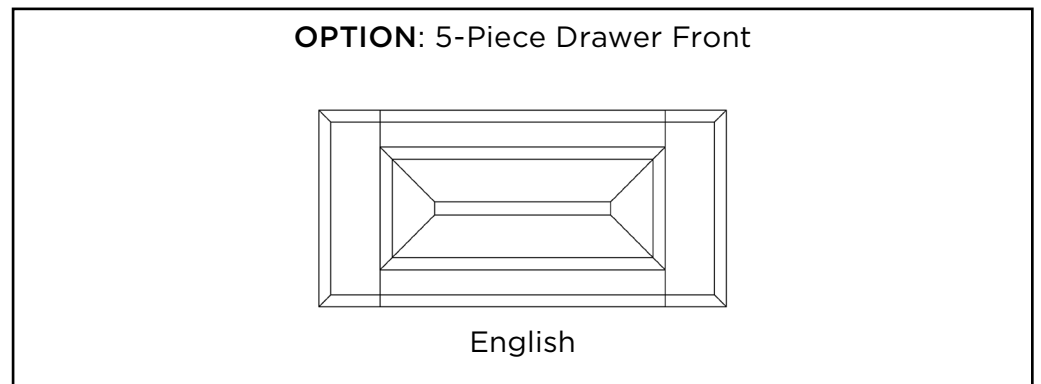

DOOR STYLES

FARMHOUSE

Door Name	FARMHOUSE
Price Group	Price Group 2
Stile Profile	SR3
Rail Profile	SR3
Panel Profile	1/4" Flat - 11F
Outside Edge	EP3

FARMHOUSE

FARMHOUSE
• 1/4" veneer panel

OPTION: 5-Piece Drawer Front