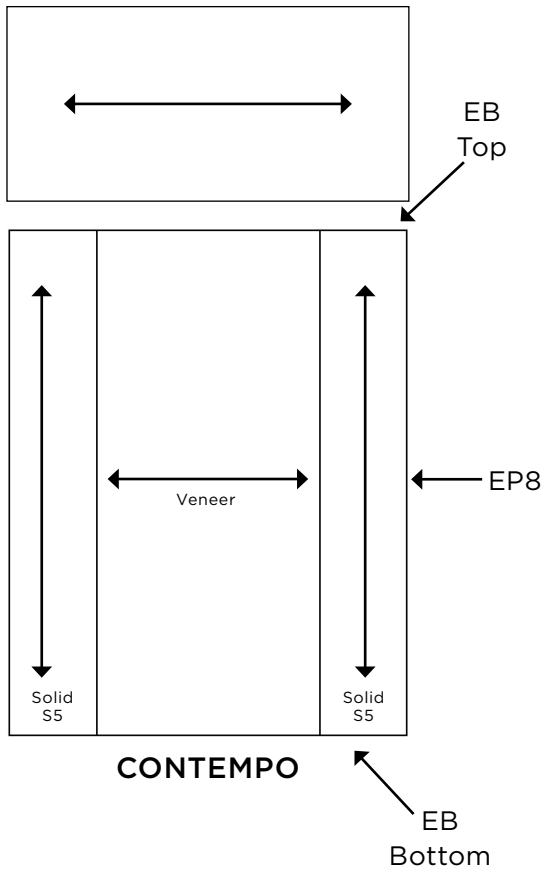

BUNGALOW

Door Name	BUNGALOW
Price Group	Price Group 5
Stile Profile	M7
Rail Profile	M7
Panel Profile	PP7
Outside Edge	EP36

3"

BUNGALOW

• 3/8" solid reverse raised

DOOR STYLES

CONTEMPO

Door Name	CONTEMPO	RENEGADE CONTEMPO
Price Group	Price Group 6	Price Group 2
Stile Profile	S5	RTC
Rail Profile	R0	N/A
Panel Profile	3/4" Flat	3/4" Solid MDF
Outside Edge	EP8-EB	EP8