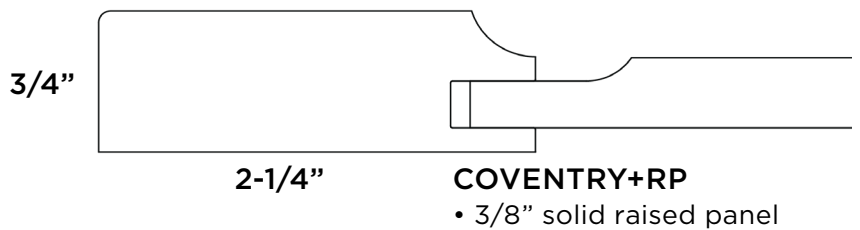

RENEGADE CONTEMPO

DOOR STYLES

COVENTRY

COVENTRY
COVENTRY+RRP

COVENTRY+RP

Door Name	COVENTRY	COVENTRY+RRP	COVENTRY+RP
Price Group	Price Group 4	Price Group 5	Price Group 5
Stile Profile	M125	M125	M125
Rail Profile	M125	M125	M125
Panel Profile	1/4" Flat	PP7	PP9
Outside Edge	EP8	EP8	EP8