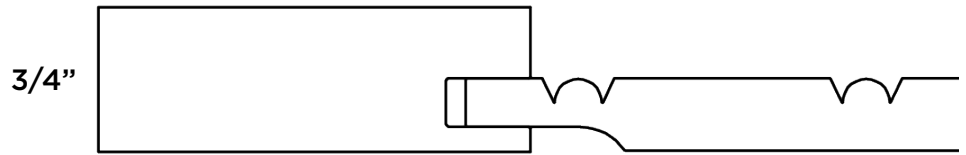

OPTION: 3" Stile and Rail
5-Piece Drawer Front

Minnesota

Renegade Minnesota

PRAIRIE

Door Name	PRAIRIE
Price Group	Price Group 4
Stile Profile	SR5
Rail Profile	SR5
Panel Profile	PP5
Outside Edge	EP8

2-1/4"

PRAIRIE