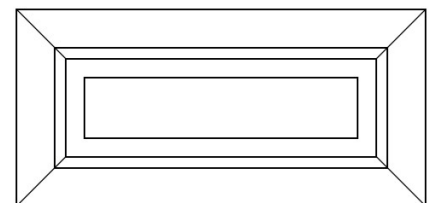

Coventry+RP