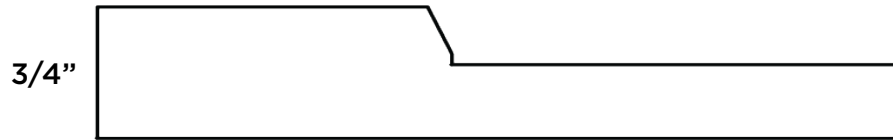

RENEGADE ASCENDER
• 3/4" solid MDF panel - 1 piece