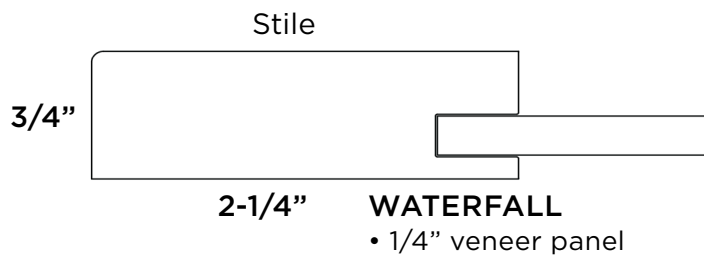

Door Name	WATERFALL
Price Group	Price Group 5
Stile Profile	S5
Rail Profile	R13
Panel Profile	1/4" Flat
Outside Edge	EP8

WATERFALL
• 1/4" veneer panel

OPTION: 3" Stile and Rail | 5-Piece Drawer Front