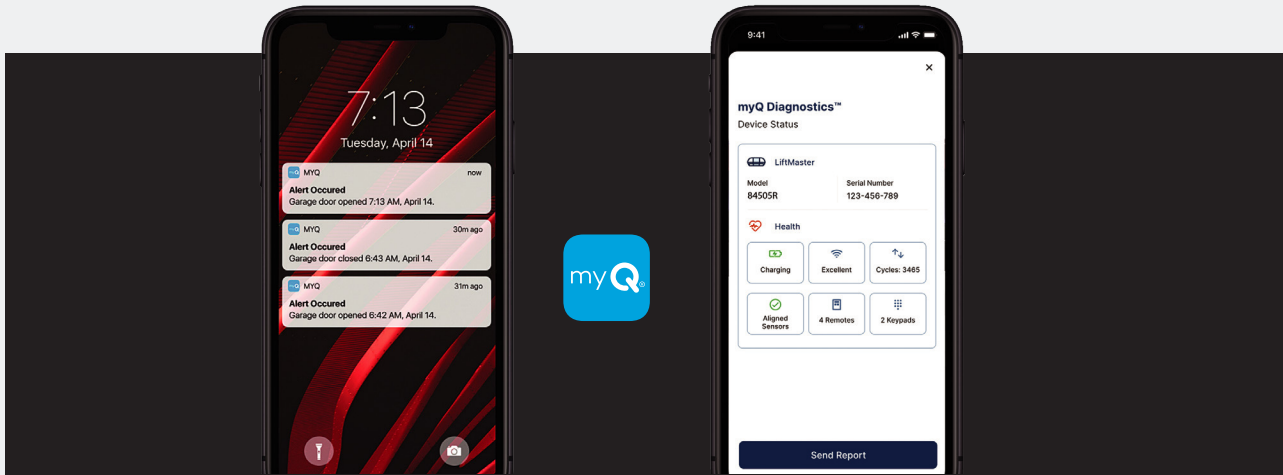

New Wall Mount Opener. No more Cable Tension Monitor.

Space Saving, Ultra Quiet.

98022

PRODUCT GUIDE

LiftMaster

POWERED BY myQ.

Improved DC Battery Backup Wall Mount Wi-Fi Garage Door Opener, Space-Saving, no Cable Tension Monitor, Heavy Lifting, LED Lighting System.

98022

Popular features

Smart

- Space-saving design opens up the ceiling.
- Built-in Wi-Fi and Bluetooth for the easiest way to connect the garage.
- myQ Remote LED Light provides maintenance-free illumination.
- myQ Mobile App lets users receive alerts and control the opener from anywhere

Safe and Secure

- Time-to-Close automatically closes the door after a user defined amount of time: 1min, 5min, 10min or custom.
- Security+ 2.0 safeguards garage access by sending a new code to your garage door opener with every click.
- Motion Detector automatically turns on the light.
- The Protector System Auto-Reverses the Door if there's an obstruction.

Do more with myQ

Use the myQ app to control, secure, and monitor your garage, and conveniently share and manage access to your home without sharing passcodes or keys. Also, take the hassle out of service repair and easily connect to a trusted Dealer through the myQ app.