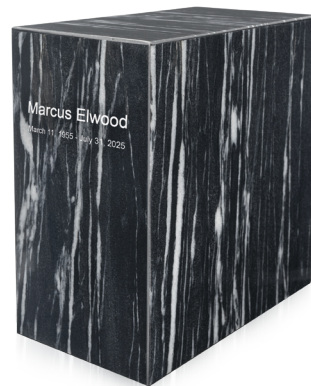

NERO MARQUINA NICHE				
Natural Marble				
				MSRP
285017	Full Size	5"W x 9.25"L x 9.25"H	270 cu. in.	$295