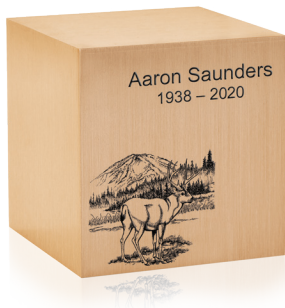

ASHEN PEWTER KEEPSAKE
Brass MSRP
205400 4.56" dia. x 5.94"H 50 cu. in. \$250

CHESTNUT BRONZE KEEPSAKE
Brass MSRP
205405 4.56" dia. x 5.94"H 50 cu. in. \$250

DELPHIA WINGS KEEPSAKE
Brass MSRP
235717 4.38" dia. x 5.69"H 50 cu. in. \$250

CRIMSON DELPHIA KEEPSAKE
Brass MSRP
235710 4.38" dia. x 5.69"H 50 cu. in. \$250

BLUE DELPHIA KEEPSAKE
Brass MSRP
235706 4.38" dia. x 5.69"H 50 cu. in. \$250

PAINTED BRONZE CUBE KEEPSAKE

Bronze					MSRP
148362	Pink	Keepsake	3.75"w x 3.75"d x 3.814"h	45 cu. in.	\$395
148360	Blue	Keepsake	3.75"w x 3.75"d x 3.814"h	45 cu. in.	\$395

BRUSHED BRONZE CUBE KEEPSAKE

Bronze					MSRP
148361	Keepsake		3.75"w x 3.75"d x 3.814"h	45 cu. in.	\$395

CLOISSONNÉ KEEPSAKE

Time-honored Cloisonné products are handcrafted by applying colored enamel to copper containers. They are available in multiple shapes and designs. These keepsake sizes may hold an infant or child's cremated remains.