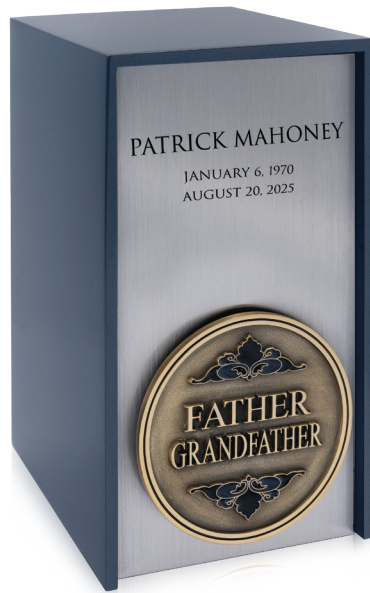

Brushed stainless steel center with an aluminum outer frame available in three beautiful colors.

Make the memory even more personal

Your choice of a medallion or LifeSymbols® is a free accessory with the Alcove urn. Compatible with LifeSymbols® designs (with magnetic adapter) and display medallions for meaningful personalization.

MSRP

285877 Full Size 5.25"L x 7"W x 9.5"H 330 cu. in. $395

Medallions are adhered directly to the stainless steel metal. Foam pads are provided with each urn to prevent magnets from scratching the surface of the urn.