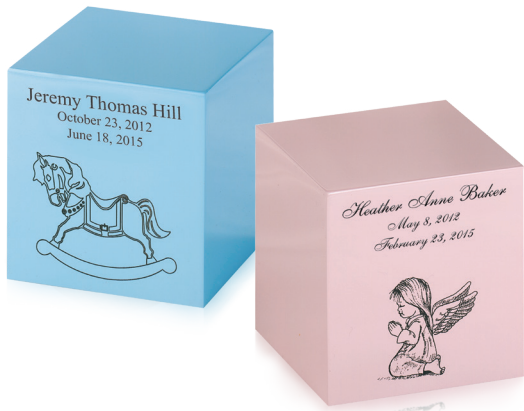

ASHEN PEWTER KEEPSAKE
Brass MSRP
205400 4.56" dia. x 5.94"H 50 cu. in. \$250

CHESTNUT BRONZE KEEPSAKE
Brass MSRP
205405 4.56" dia. x 5.94"H 50 cu. in. \$250

DELPHIA WINGS KEEPSAKE
Brass MSRP
235717 4.38" dia. x 5.69"H 50 cu. in. \$250

CRIMSON DELPHIA KEEPSAKE
Brass MSRP
235710 4.38" dia. x 5.69"H 50 cu. in. \$250

BLUE DELPHIA KEEPSAKE
Brass MSRP
235706 4.38" dia. x 5.69"H 50 cu. in. \$250

PAINTED BRONZE CUBE KEEPSAKE

Bronze					MSRP
148362	Pink	Keepsake	3.75"w x 3.75"d x 3.814"h	45 cu. in.	\$395
148360	Blue	Keepsake	3.75"w x 3.75"d x 3.814"h	45 cu. in.	\$395