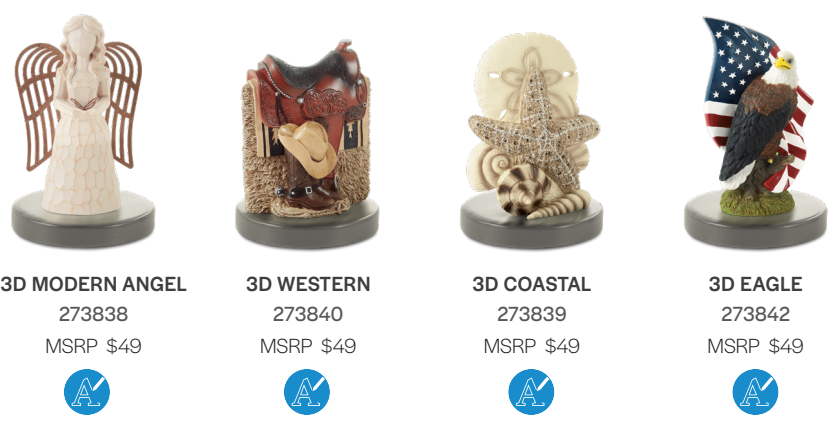

* Chains sold separately

FAMILY CHOICES® PERSONALIZATION

Our exclusive Family Choices® personalization offers many ways to celebrate your loved one's extraordinary life. Detailed LifeSymbols® designs, display medallions, and engraving create a unique and meaningful tribute.

LifeSymbols® 3D Collection

Including a base and clear acrylic adapter, the LifeSymbols® 3D collection may be displayed on a casket or urn and then placed on the base to take home as a keepsake. The base can hold cremated remains, flower petals or earth from the gravesite. Can be engraved on the bottom plate.

3D MODERN ANGEL
273838
MSRP \$49

3D WESTERN
273840
MSRP \$49

3D COASTAL
273839
MSRP \$49

3D EAGLE
273842
MSRP \$49

Image Medallions

Image medallions allow you to create unique mementos with personal photos or supplied images. Engraving options are available for Image medallion keepsakes.