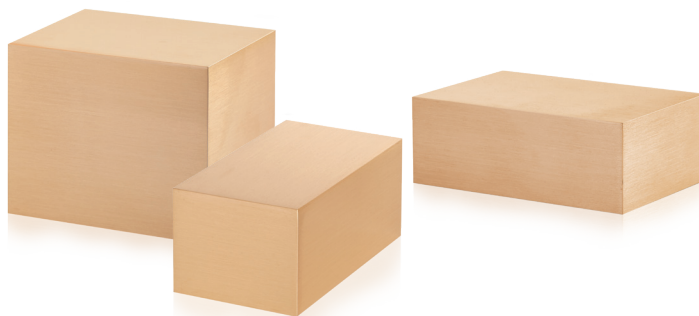

SHEET BRONZE CHEST

64 Oz. Sheet Bronze Urn		MSRP
148341	Full Size 8.94" w x 5.94" d x 4.56" h 220 cu. in.	\$595

Trigard appliques available.

A classic design and brushed, bronze finish makes this urn an excellent choice for a personal memorial to honor a life well-lived—whether in a niche or at home.

SHEET BRONZE CUBE

64 Oz. Sheet Bronze Urn		MSRP
148352	Full Size 5.94" w x 5.94" d x 7" h 225 cu. in.	\$595
148361	Keepsake 3.75" w x 3.75" d x 3.81" h 45 cu. in.	\$395

With two different sizes, the Bronze Cube features a classic design perfect for personalization.

— Sheet Bronze Niche Urns —

Designed to fit a broad range of niche sizes, these products feature a brushed, bronze finish ideal for personalization.

SHEET BRONZE NICHE URN

Sheet Bronze Urn		MSRP
148367	Full Size 7" w x 5.5" d x 5.63" h 194 cu. in.	\$695
148369	Full Size 5" w x 9" d x 4.06" h 164 cu. in.	\$695
148368	Full Size 9" w x 6" d x 3.06" h 146 cu. in.	\$695