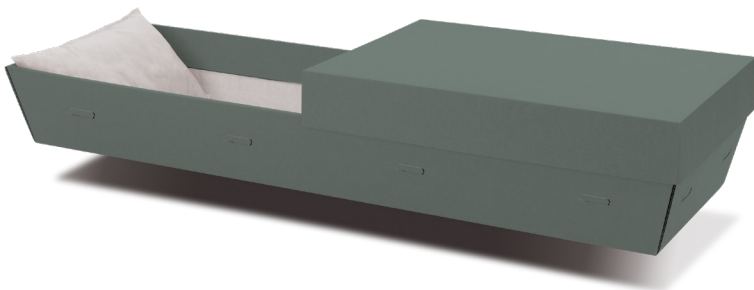

Baden

Cardboard with Optional Ivory Crepe Interior

252321