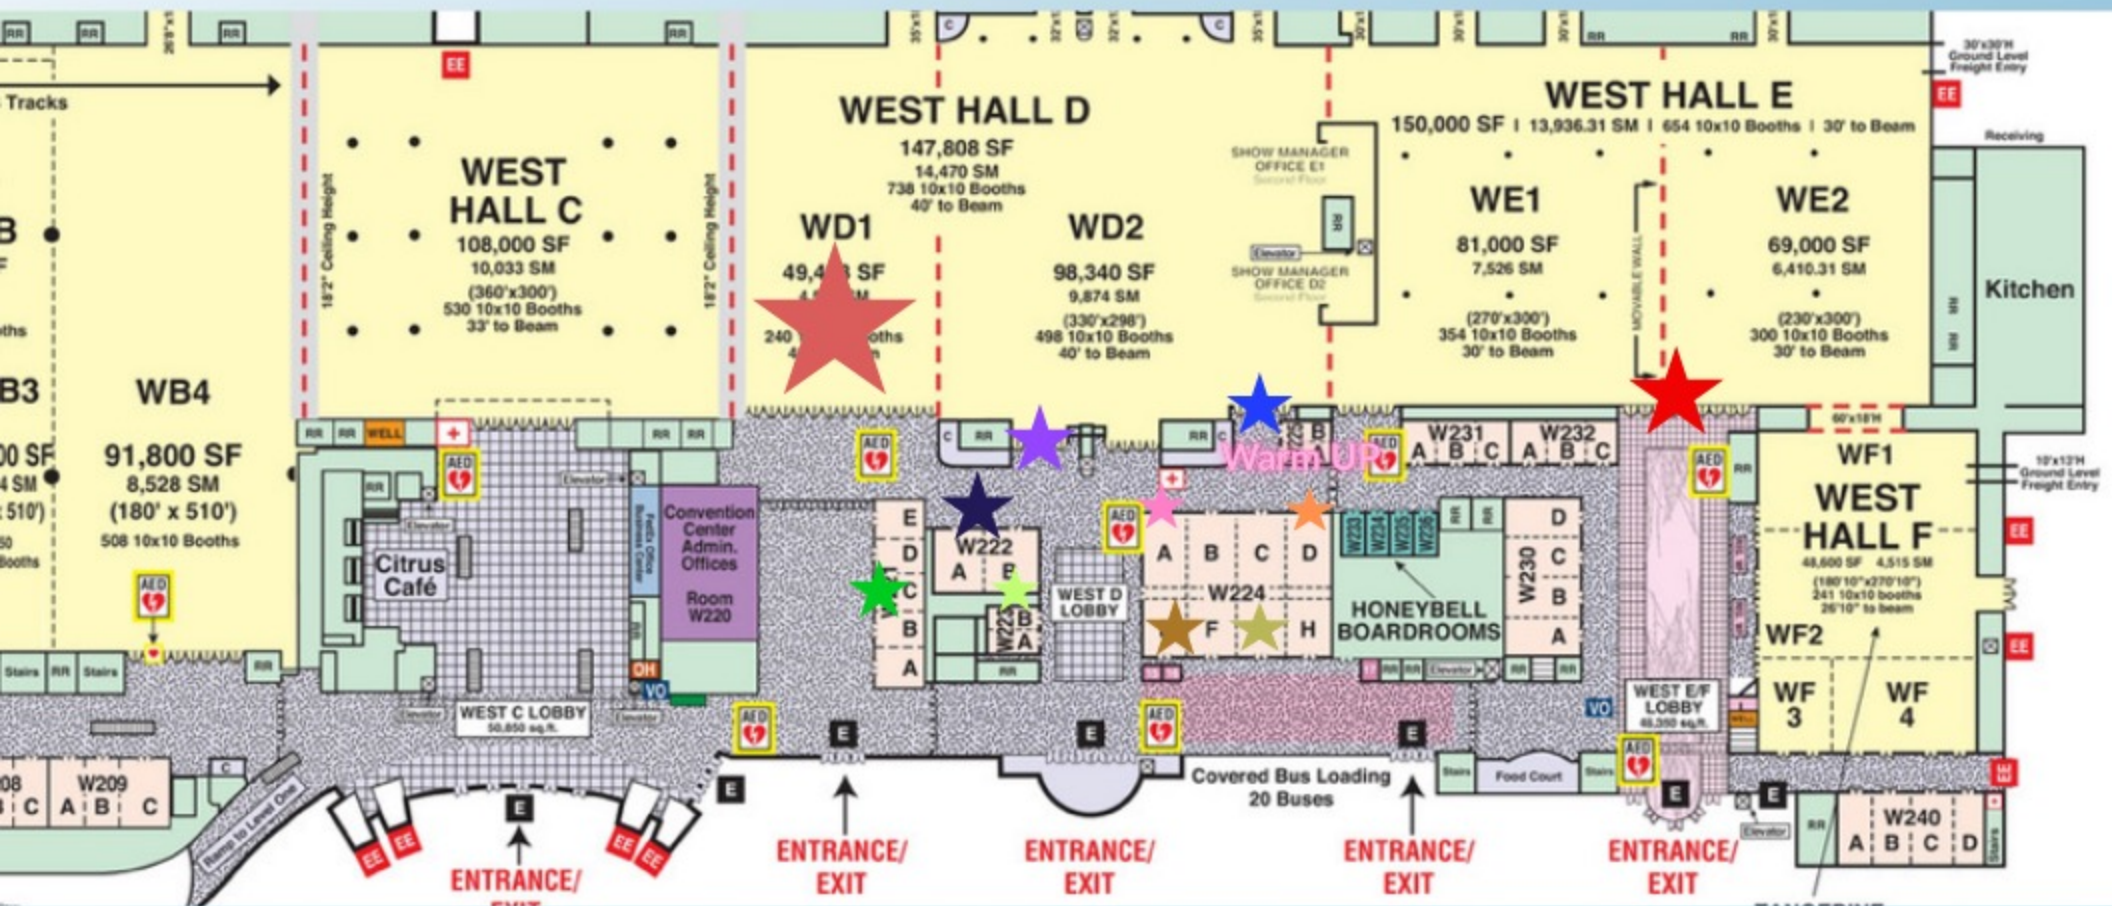

Book rooms now for Orlando at
https://www.teamtravelsource.com/cdg/the_one

THINGS TO DO NEAR THE CONVENTION CENTER

- **Disney & Universal Parks**
 - **Disney World**
 - **Universal Studios (get tickets)**
 - **Island of Adventure, SeaWorld, and more**
- **International Drive**
- **Museums**
- **Kennedy Space Center**
- **WonderWorks Orlando**
- **Icon Park**
- **Top Golf Orlando**

EATERIES NEARBY:

- **B-Line Diner**
- **Fiorenzo Italian Steakhouse**
- **Jack's Place**
- **Café Matisse**
- **Maggiano's Little Italy**
- **Rodizio Grill Brazilian Steakhouse**
- **The Capital Grille**
- **Trabucco**
- **Cafe Tu Tu Tango**
- **Taverna Opa**
- **The Hampton Social**
- **Bahama Breeze**
- **Señor Frog's**
- **Chili's Grill & Bar**
- **TGI Fridays**
- **IHOP**
- **Denny's**
- **Red Lobster**
- **Buffalo Wild Wings**
- **Outback Steakhouse**
- **Carrabba's Italian Grill**

CONVENTION CENTER MAP

- 

SPECTATOR ENTRANCE (WD2A)

WARMUP CHECK IN (WD2B)
- 

SPECTATOR ENTRANCE (WE1/WE2)

COACH/PROGRAM CHECK-IN (W224A)
- 

GATHERING HALL/CONCESSIONS (WD1)

SCORE REVIEW (W224D)
- 