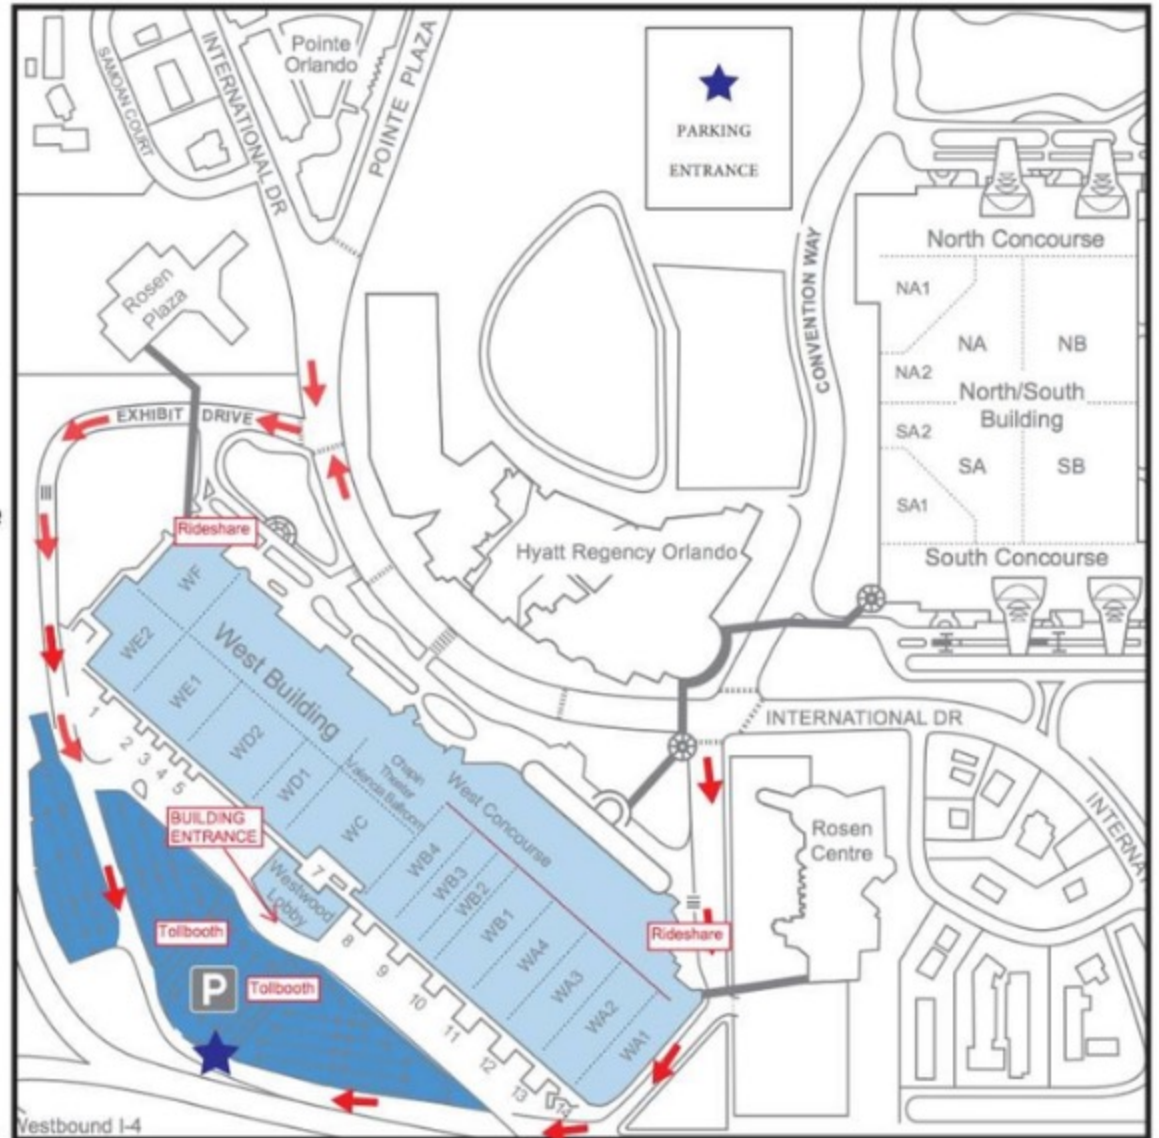

Directions From Orlando International Airport / East Orlando:

- Take FL-528 West;
- Take exit 1 – International Drive;
- Stay to the right and continue onto International Drive;
- Continue on International Drive to Exhibit Drive;
- Turn left onto Exhibit Drive;
- Follow the road to the West Building's Loading Dock Entrance.

Directions From Tampa:

- Take I-4 East toward Orlando;
- Take exit 72 for FL-528 E toward International Airport/Cape Canaveral;
- Take exit 1 – International Drive;
- Stay to the right and continue onto International Drive;
- Continue on International Drive to Exhibit Drive;
- Turn left onto Exhibit Drive;
- Follow the road to the West Building's Loading Dock Entrance.