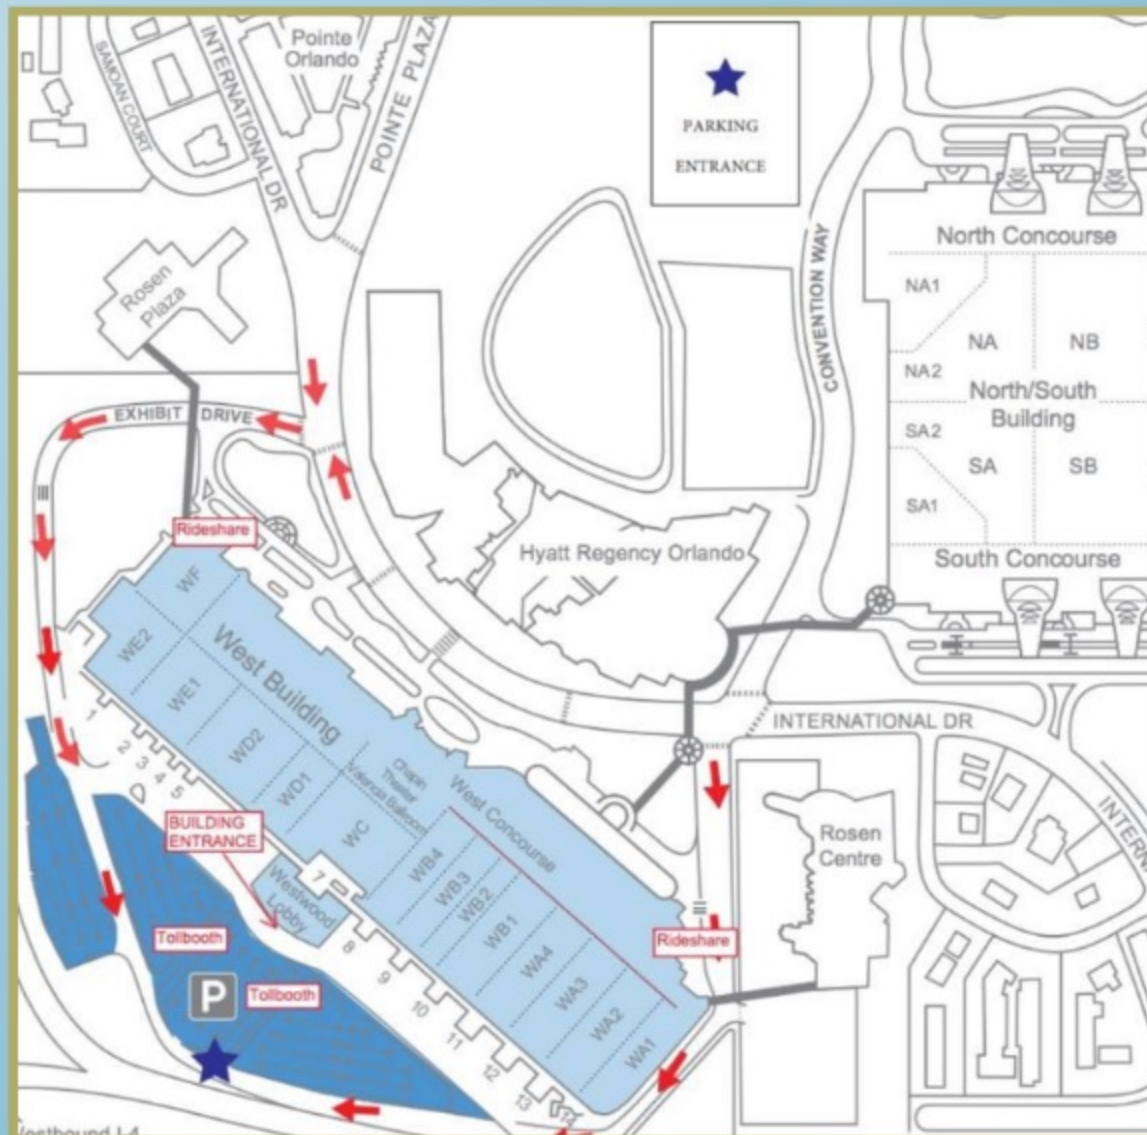

**VISIT THE SPONSORS AND OTHER VENDORS AT
THE ONE PRIME FINALS ORLANDO**

PARKING INFORMATION

The event will be held on the West Side of the Convention Center. We recommend parking in the NORTH/SOUTH Lot. Complimentary shuttle service will be available to transport guests from the parking lot to the West Side of the building.

Please note that the West Lot is expected to fill up early each day. We strongly encourage parking in the NORTH/SOUTH Lot and utilizing the shuttle service.

Ride sharing is highly encouraged.

PARKING INFORMATION

Ride sharing is HIGHLY recommended.

This venue will be holding additional events and parking may take time. Please plan on arriving EARLY.

The OCCC has eight on-site electric vehicle (EV) charging stations:

Four stations are located outside of Hall D in the West Building. Three stations are located outside of the North-South Parking Lot on Tradeshow Blvd.

Two stations are located outside of Hall A in the South Concourse.