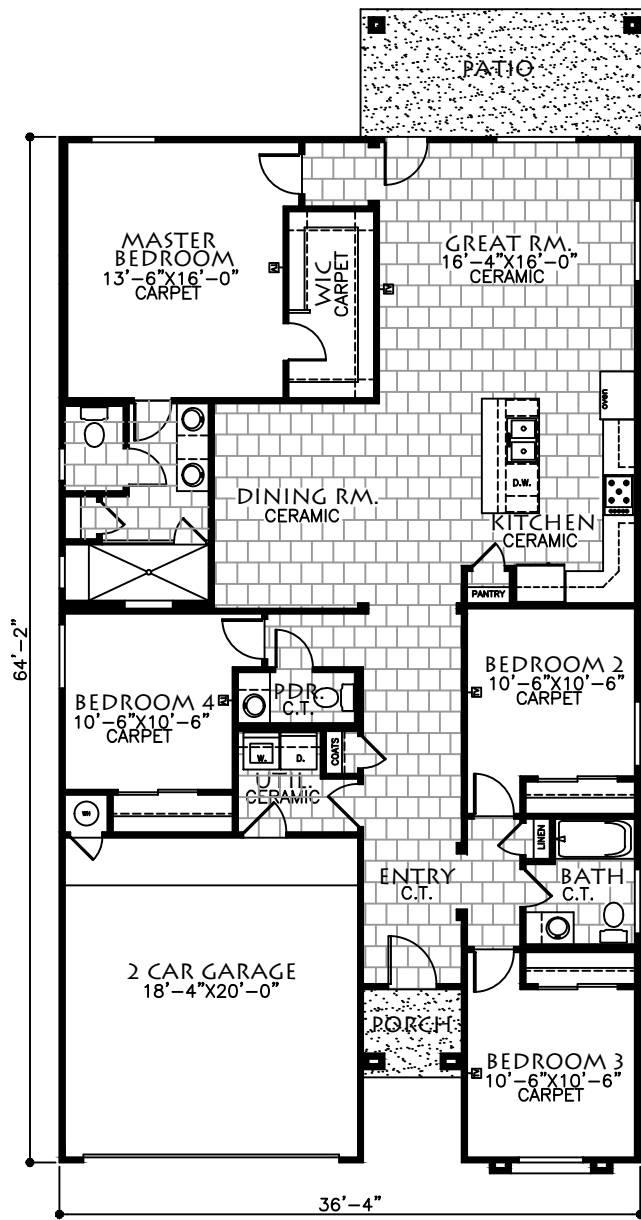

CLASSIC
★ AMERICAN ★
 HOMES

FLOOR PLAN

THE VERMONT
R8731
1,873 SQ. FT.

PRESENTATION PLAN

In the interest of continuous improvements, Classic American Homes reserves the right to modify any interior and exterior aspects of this plan including design, specifications, size, location, products, features, and price. These modifications may vary by plan and/or community and are subject to change without notice. Please contact your sales representative for details.
 EFFECTIVE DATE: FEB. 2023