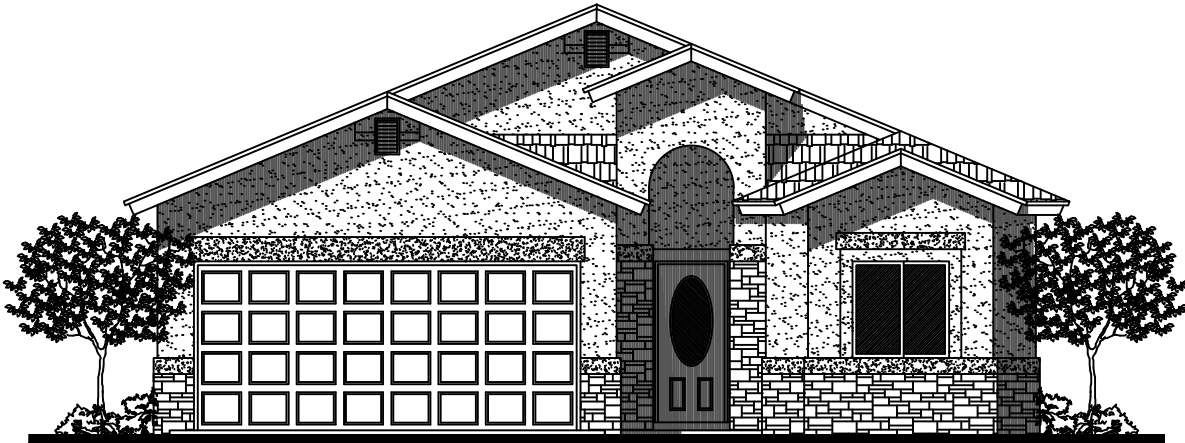

CLASSIC
★ AMERICAN ★
 HOMES

FLOOR PLAN

THE VERMONT
R8731
1,873 SQ. FT.

PRESENTATION PLAN

In the interest of continuous improvements, Classic American Homes reserves the right to modify any interior and exterior aspects of this plan including design, specifications, size, location, products, features, and price. These modifications may vary by plan and/or community and are subject to change without notice. Please contact your sales representative for details.
 EFFECTIVE DATE: FEB. 2023

EQUAL HOUSING
 OPPORTUNITY

SUBDIVISION:

This presentation constitutes intellectual property of Classic American Homes. Any copying, reproduction or use of this information without written authorization from Classic American Homes is prohibited.
 Copyright © 2023

THE VERMONT

R8731

S - ELEVATION (STUCCO)

C - ELEVATION (CULT. STONE)

Building the American Dream...

CLASSIC AMERICAN HOMES ★ 12770 EDGEMERE ★ EL PASO, TX 79938 ★ (915) 593-7707 ★ WWW.CLASSICAMERICAN.COM