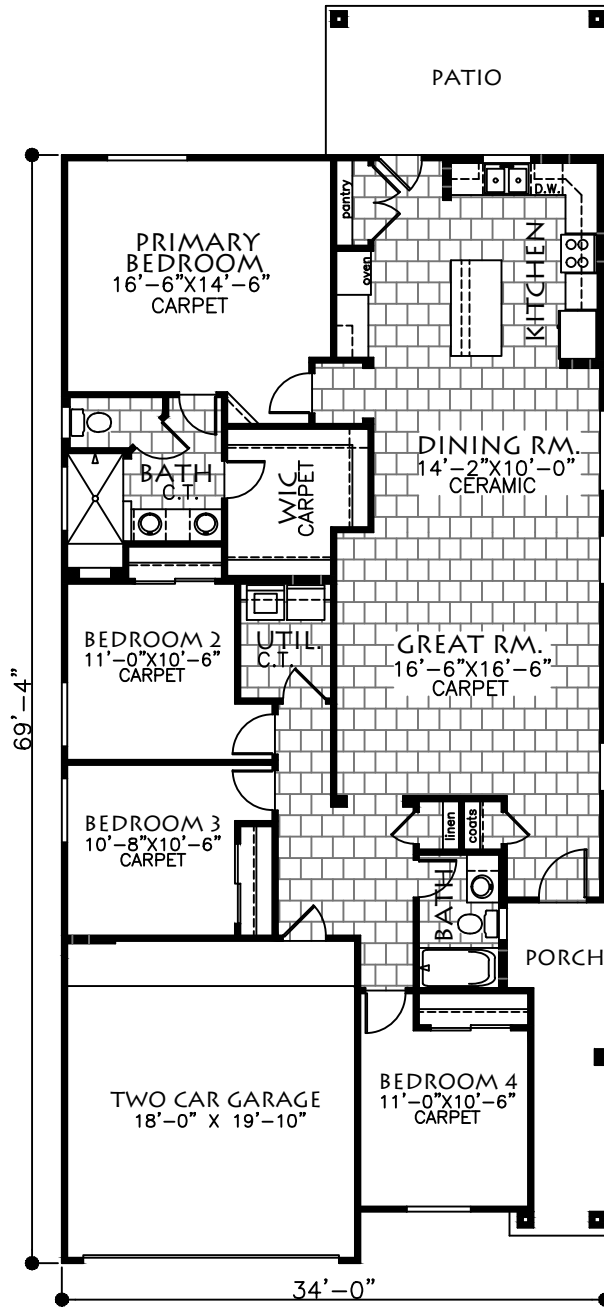

CLASSIC
★ AMERICAN ★
 HOMES

FLOOR PLAN
THE ARKANSAS
 R841
 1,841 SQ. FT.

PRESENTATION PLAN

In the interest of continuous improvements, Classic American Homes reserves the right to modify any interior and exterior aspects of this plan including design, specifications, size, location, products, features, and price. These modifications may vary by plan and/or community and are subject to change without notice. Please contact your sales representative for details.
 EFFECTIVE DATE: FEB. 2023