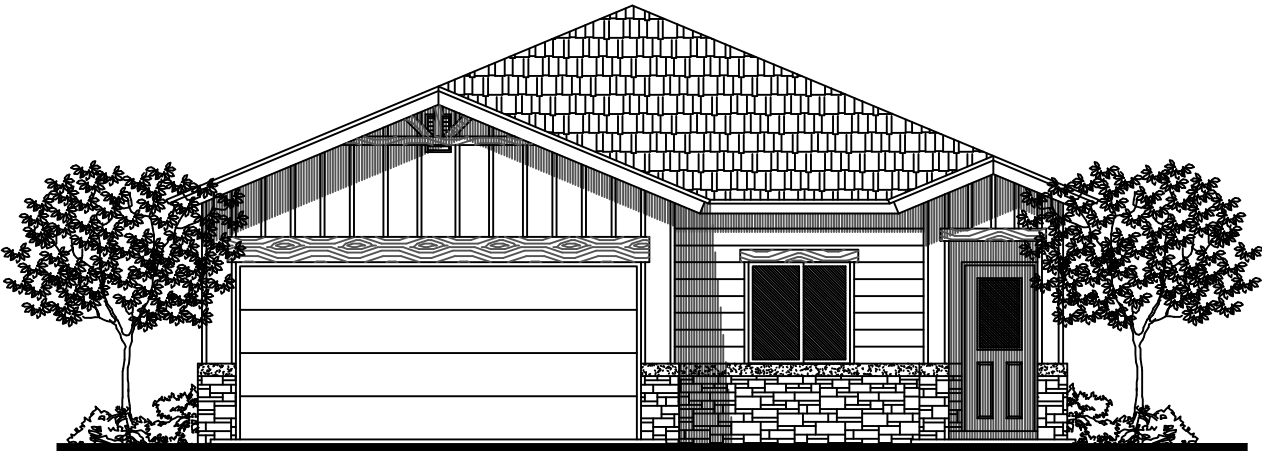

CLASSIC
★ AMERICAN ★
 HOMES

FLOOR PLAN
THE ARKANSAS
 R841
 1,841 SQ. FT.

PRESENTATION PLAN

In the interest of continuous improvements, Classic American Homes reserves the right to modify any interior and exterior aspects of this plan including design, specifications, size, location, products, features, and price. These modifications may vary by plan and/or community and are subject to change without notice. Please contact your sales representative for details.
 EFFECTIVE DATE: FEB. 2023

EQUAL HOUSING
 OPPORTUNITY

SUBDIVISION:

This presentation constitutes intellectual property of Classic American Homes. Any copying, reproduction or use of this information without written authorization from Classic American Homes is prohibited.
 Copyright © 2023

THE ARKANSAS

R8411

C ELEVATION

M ELEVATION

Building the American Dream...

CLASSIC AMERICAN HOMES ★ 12770 EDGEMERE ★ EL PASO, TX 79938 ★ (915) 593-7707 ★ WWW.CLASSICAMERICAN.COM