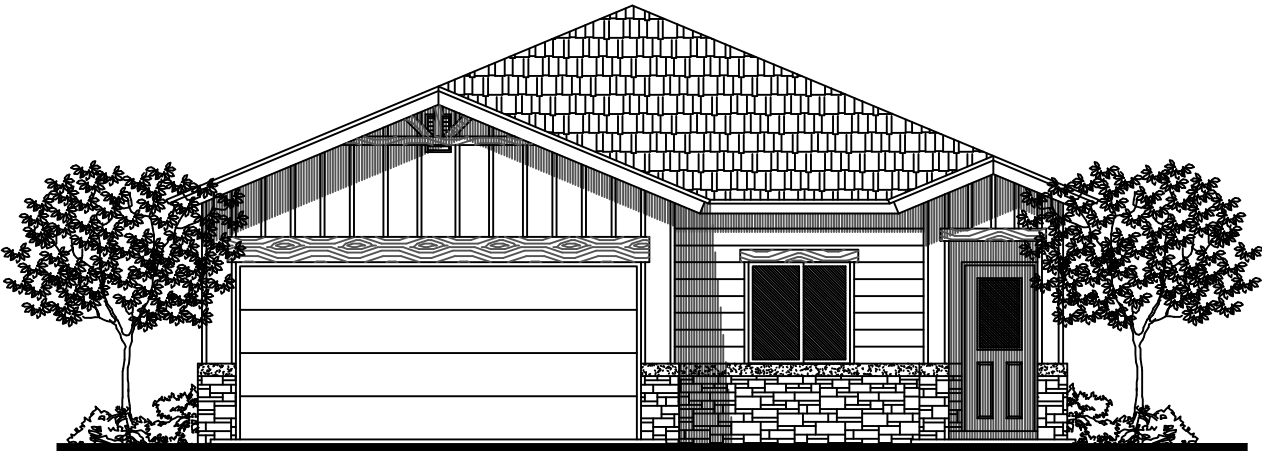

M ELEVATION