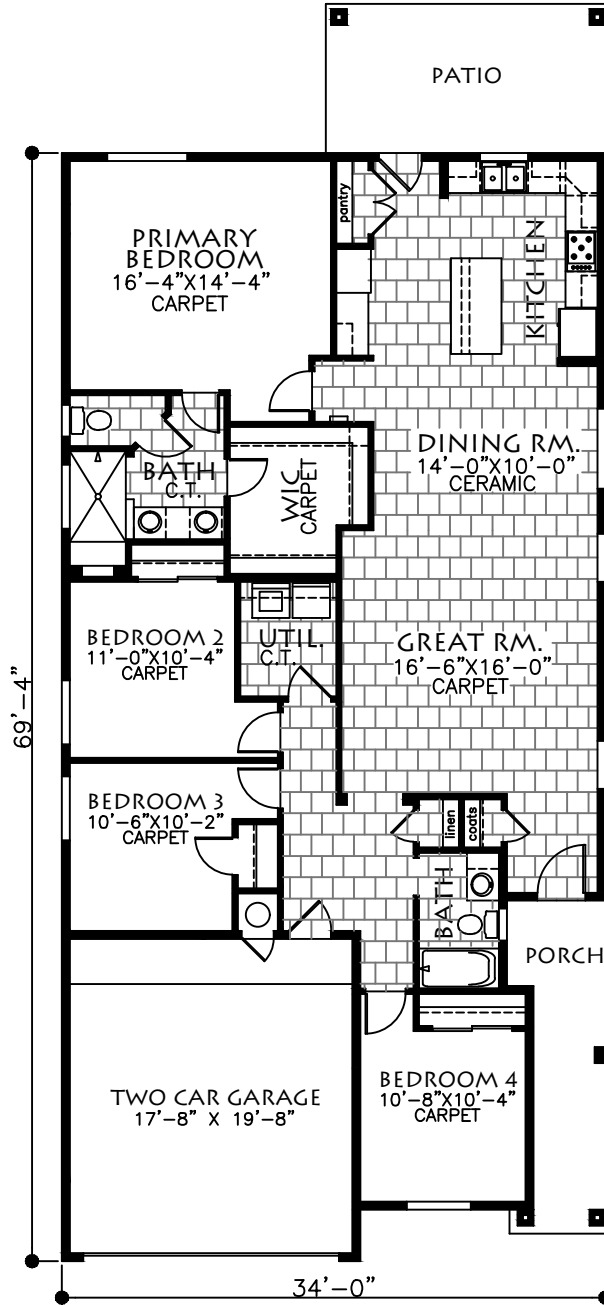

CLASSIC  
**★ AMERICAN ★**  
 HOMES

FLOOR PLAN  
**THE ARKANSAS**  
**R841**  
**1,841 SQ. FT.**

**PRESENTATION PLAN**

In the interest of continuous improvements, Classic American Homes reserves the right to modify any interior and exterior aspects of this plan including design, specifications, size, location, products, features, and price. These modifications may vary by plan and/or community and are subject to change without notice. Please contact your sales representative for details.